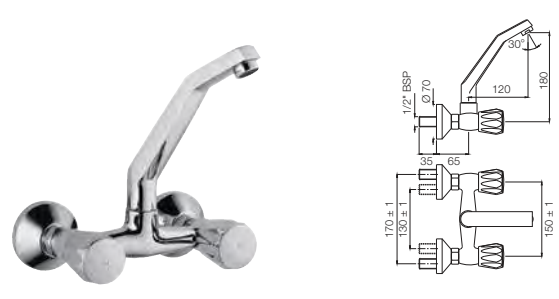

CON-319KN

Sink Mixer with Raised 'J' Shaped Swinging Spout (Wall Mounted Model) with Connecting Legs & Wall Flanges