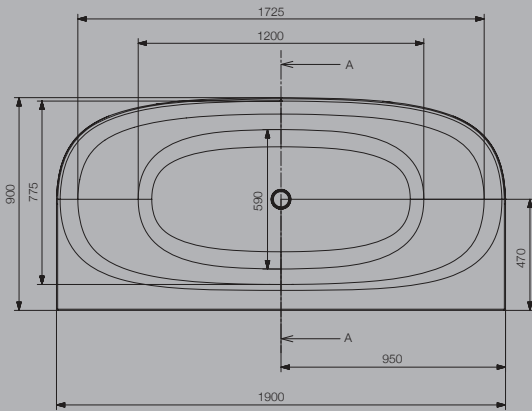

Air Regulator

Disinfection

Headrests

Chromotherapy

Slim Suction Cover

Arc 1900 X 900 X 470 mm
NEW

JWP-WHT-ARC190WX (Water System)

Specifications