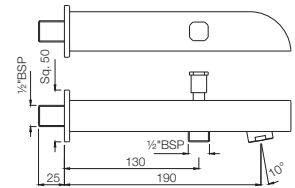

SPJ-85463

Bathtub Spout with Button Attachment for Hand Shower
with Wall Flange
Flow rate: 21.14 l/min*