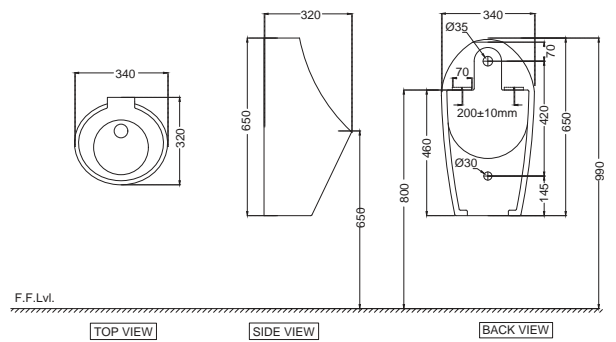

URS-WHT-13263
Urinal with Fixing Accessories,
Size: 340x320x650 mm