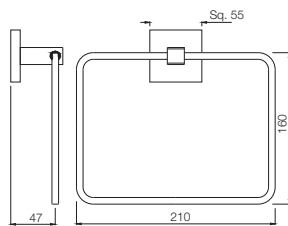

ACN-1177N
Shower Basket Small

Bath Accessories

ACN-1179N
Shower Basket Large

Kubix Prime

AKP-35701PS
Grab Bar 300mm Long, Stainless Steel

AKP-35711PS
Single Towel Rail 600mm Long, Stainless Steel

AKP-35715PS
Swivel Towel Holder Twin Type, Stainless Steel