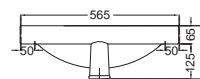

Florentine

NEW

BACK VIEW