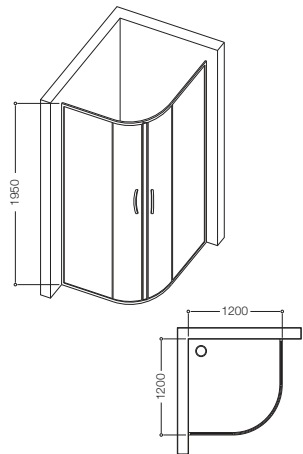

Delta

Model: Delta

Description: Corner entry half round shower enclosure with curved sliding door - 4 parts

Finish: Chrome

Glass: 6mm

Sizes: (in mm)

Height	Width	Code
1950	900 x 900	JSE-CHR-DEL9090X
1950	1000 x 1000	JSE-CHR-DEL1010X
1950	1200 x 1200	JSE-CHR-DEL1212X