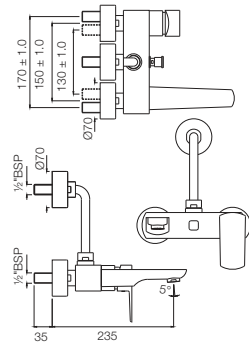

Kubix Prime

KUP-35117PM

Single Lever Wall Mixer with Provision For Overhead Shower with 115mm Long Bend Pipe On Upper Side, Connecting Legs & Wall Flanges
Flow rate: 21.89 l/min*