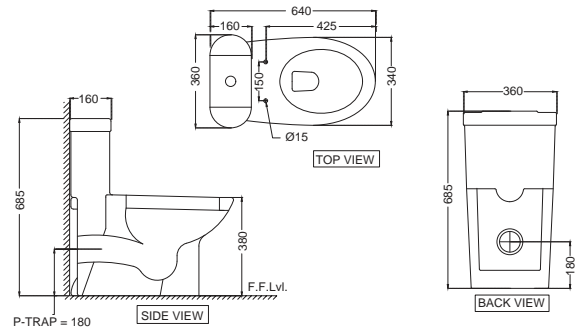

SLS-WHT-6851P

Single piece-WC with PP soft close seat cover, Hinges, Fixing Accessories, Accessories Set and Cistern fittings, Size: 360x640x685 mm, P trap-180mm