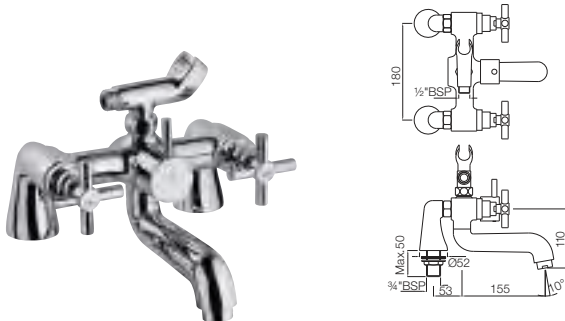

Solo

SOL-6271

Bath Tub Mixer (Exposed Adjustable Legs) with Telephone Shower Arrangement & Crutch
Flow rate: 39.42 l/min*