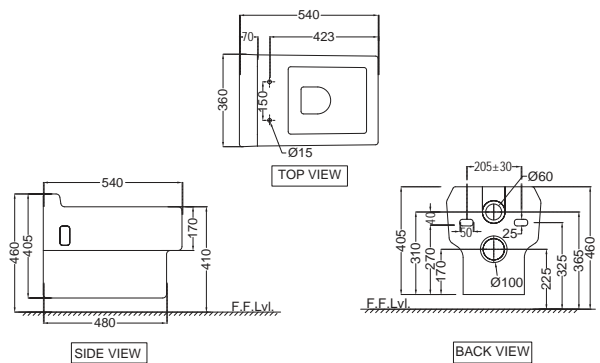

FNS-WHT-40951
Wall Hung WC with UF soft
close seat cover, Hinges,
Accessories Set,
Size: 360x 540x405 mm