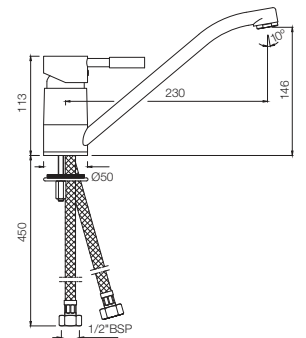

SOL-6173B

Single Lever Sink Mixer with Swinging Spout (Table Mounted) with 450mm Long Braided Hoses
Flow rate: 14.45 l/min*

*at 3 bar pressure