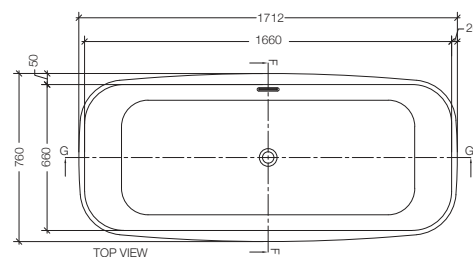

Alaska 1712 x 760 x 440/580 mm

Disclaimer: Pictures shown are for illustration purpose only

JBT-WHT-FSBT177542X: Free Standing Bath Tub with Over Flow & Drain

Specifications

Free standing bathtub

Lucite acrylic sheet

Overflow & drain