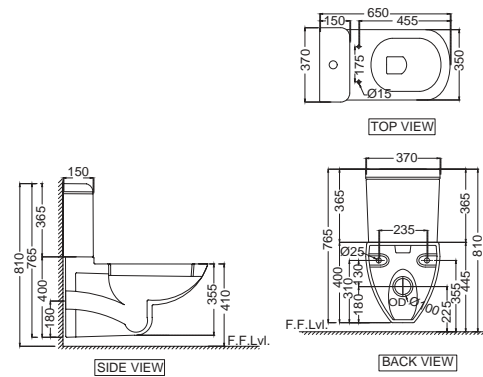

Florentine

FLS-WHT-5801
Wall Hung Basin with Fixing
Accessories,
Size: 565x440x210 mm
FLS-WHT-5301
Full pedestal for FLS-WHT-5801

NEW

NEW

FLS-WHT-5351
Bowl for Extended
Wall Hung WC
with PP soft close seat cover,
Hinges, Accessories Set,
Size: 370x650x765 mm
FLS-WHT-5201
Cistern with cistern fittings
for 5351