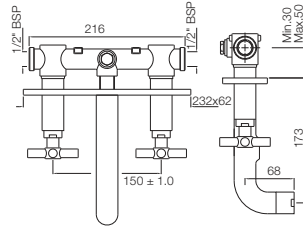

Solo

SOL-6435

Two Concealed Stop Cocks with Bath Spout (Composite One Piece Body)
Flow rate: 29.94 l/min*