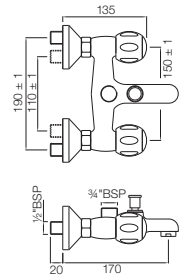

Clarion

CQT-23217UPR

Wall Mixer with Telephone Shower Arrangement, Connecting Legs & Wall Flanges but without Crutch & Telephone Shower