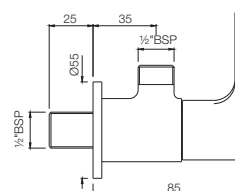

VGP-81053

Angular Stop Cock with Wall Flange
Flow rate: 50.44 l/min*

*at 3 bar pressure