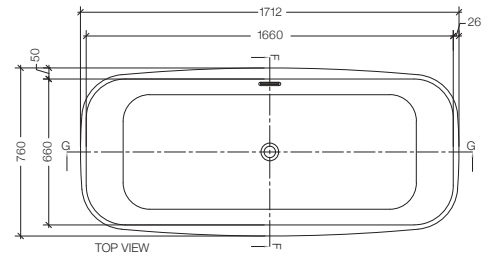

Saipan 1690 x 800 x 446/565 mm

Disclaimer: Pictures shown are for illustration purpose only

JBT-WHT-FSBT177544X: Free Standing Bath Tub with Over Flow & Drain

Specifications

Free standing bathtub

Lucite acrylic sheet

Overflow & drain