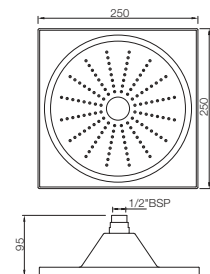

OHS-1743

LED Overhead Shower 250X250mm Square Shape Single Flow (ABS Body Chrome Plated With Gray Face Plate) With Rubit Cleaning System (without shower arm)
Flow rate: 15.51 ℓ/min*

*at 3 bar pressure