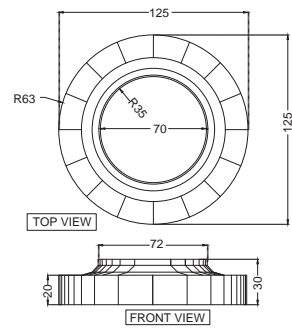

Accessories

ZPS-WHT-GK01
Inlet and Outlet Gasket

ZPS-WHT-1401
Wax Seal for S Trap Monoblock
WC & S Trap Couple Closet WC