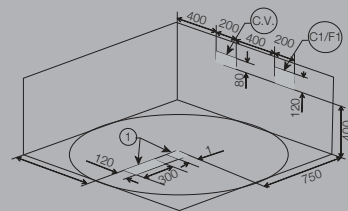

FONTE - R 1500 X 1500 X 470 mm

JWP-WHT-POINT150WX (Water System)

Specifications

PMMA Sheet

PU Green Reinforcement

SS Frame

Level Sensor

Safety Vacuum Breaker

Keypad control

Overflow with drain & filler

Water Pump 1.4 HP

Slim water Jets 8

Air Regulator

Disinfection

Chromotherapy