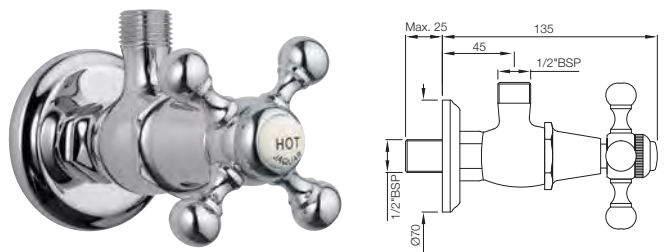

Quarter Turn | Taps

QQT-7347

Sink Cock with Regular Swinging Spout (Wall Mounted Model) With Wall Flange
Flow rate: 22.13 l/min*

QQT-7037

Bib Cock with Wall Flange
Flow rate: 22.17 l/min*

QQT-7041

2-Way Bib Cock with Wall Flange
Flow rate: 19.45 l/min*