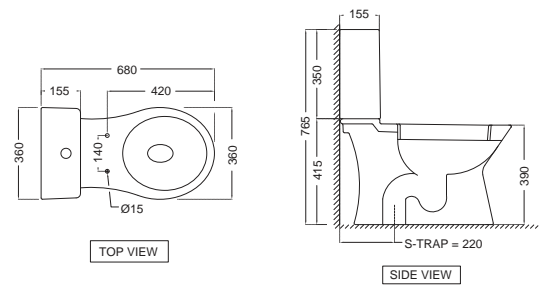

TOP VIEW

SIDE VIEW

CNS-WHT-755SN

Bowl for **Coupled WC** with PP normalclose seat cover, Hinges, Fixing Accessories and Accessories Set, Size: 360 x 680 x 765mm, S trap- 220mm

CNS-WHT-207

Cistern with cistern fittings for 755SN, 755SS