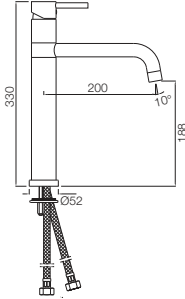

Florentine

FLR-5009B

Single Lever Sink Mixer with 210mm Extension Body Swinging Spout without popup Waste (Table Mounted) with 600mm Long Braided Hoses
Flow rate: 13.46 l/min*