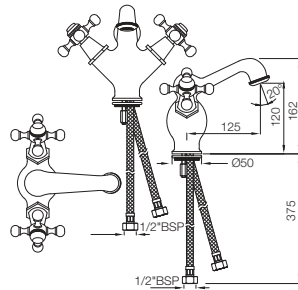

The finishes depicted here are only indicative and may differ from that on the actual product.

Queen's

Quarter Turn | Basin

QQT-7167B

Central Hole Basin Mixer with Regular Spout without Popup Waste System with 450mm Long Braided Hoses
Flow rate: 21.32 l/min*