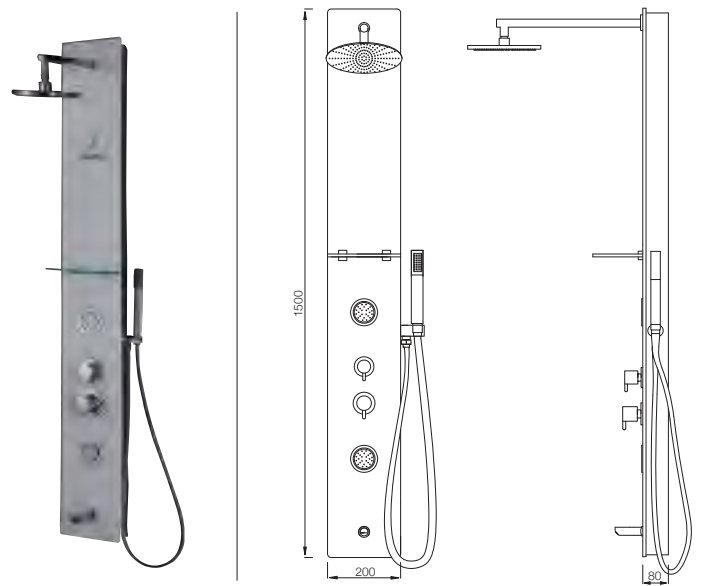

JPL-BLK-G0843JAX

Specifications

White tempered glass body

2 ABS body massage jet

Hand shower with flexible hose

Brass Spout

Minimum water pressure required 2 bar

Shelf