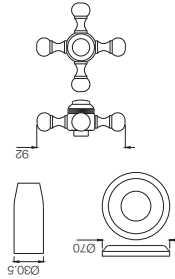

Queen's

QQT-7083K

Exposed Part Kit of Concealed Stop Cock & Flush Cock with Fitting Sleeve, Operating Lever & Adjustable Wall Flange with Seal (compatible with ALD-083, ALD-089 & ALD-081)