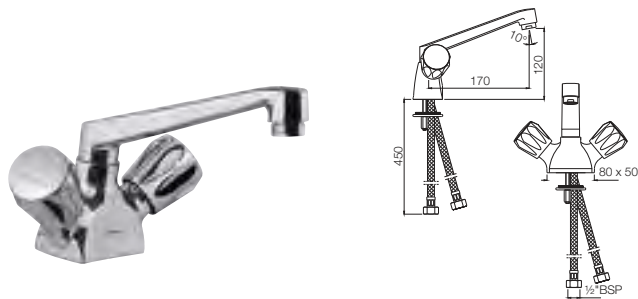

Continental

Full Turn | Bidet

CON-613KNB

1-Hole Bidet Mixer with Popup Waste System with 375mm Long Braided Hoses

Full Turn | Kitchen

CON-309KNM

Sink Mixer with Swinging Spout (Wall Mounted Model) With Connecting Legs & Wall Flanges