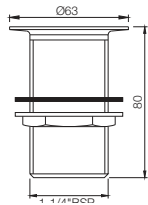

ALD-727

Click Clack Waste 32mm Size Full Thread With 80mm Height

ALD-709

Waste coupling 32mm Size Half Thread with 80mm height
Also available

ALD-709L130

Waste Coupling 32mm Size Half Thread with 130mm height