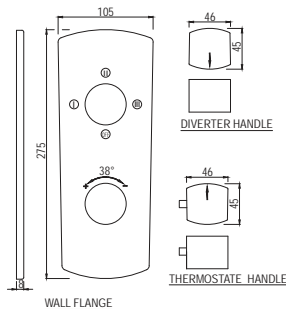

KUP-35683KPM

Aquamax Exposed Part Kit of Thermostatic Shower Mixer with 3-way diverter (Suitable for ALD-683)

*at 3 bar pressure