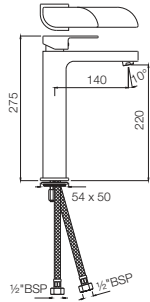

ALI-85005B

Single Lever Tall Boy with 125mm Extension Body Fixed Spout without Popup Waste System with 600mm Long Braided Hoses
Flow rate: 12.34 l/min*