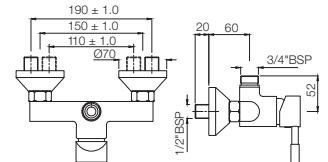

SOL-6147

Single Lever Exposed Shower Mixer With Provision For Connection to Exposed Shower Pipe (SHA-1211) With Connecting Legs & Wall Flanges
Flow rate: 33.26 l/min*