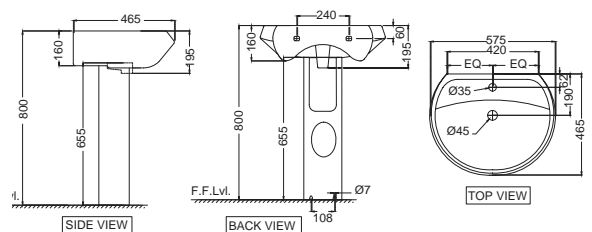

Full pedestal basin
SLS-WHT-6801
Wall Hung Basin with Fixing
Accessories,
Size: 575x465x195 mm
SLS-WHT-6301
Full pedestal for
SLS-WHT-6801