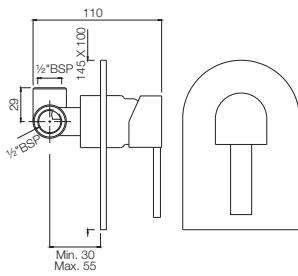

DRC-37227

Single Lever Concealed Deusch Mixer with Provision for Connection to Overhead Shower only
Flow rate: 35 l/min*