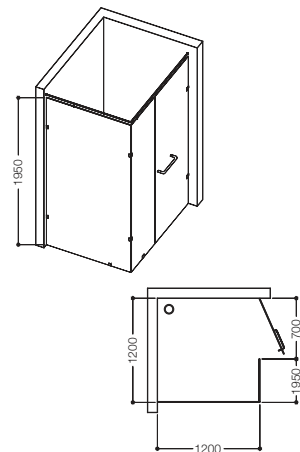

Model: 1840-W / 1140-W

Description: Corner shower enclosure with two fixed glass and openable door fixed on the wall - 3 part

Finish: Chrome

Glass: 8mm / 10mm

8mm

Size: (in mm)

Height	Width	Code
1950	1600 - 2000	JSE-CHR-840W1620H19X
1950	2001 - 2400	JSE-CHR-840W2024H19X
1950	2401 - 2800	JSE-CHR-840W2428H19X
1950	2801 - 3200	JSE-CHR-840W2832H19X

10mm

Size: (in mm)

Height	Width	Code
1950	1601 - 2000	JSE-CHR-140W1620H19X
1950	2001 - 2400	JSE-CHR-140W2024H19X
1950	2401 - 2800	JSE-CHR-140W2428H19X
1950	2801 - 3200	JSE-CHR-140W2832H19X