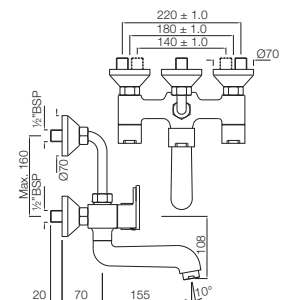

FUS-29273UPR

Wall Mixer with Provision for Overhead Shower with 115mm Long Bend Pipe on Upper Side, Connecting Legs & Wall Flanges
Flow rate: 39.42 l/min*

*at 3 bar pressure