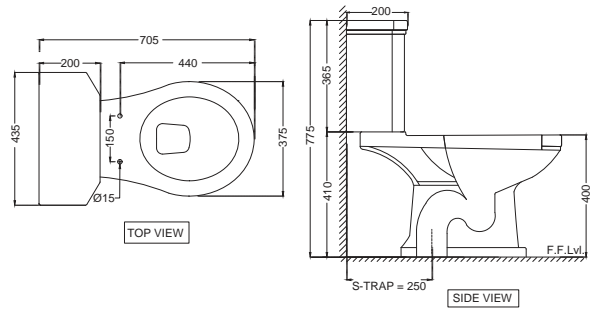

QNS-WHT-7201

Cistern with cistern fittings for 7751S & 7751P