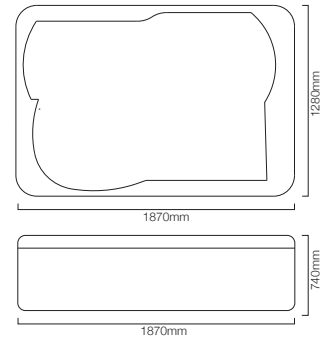

Avante Top 1870 x 1280 x 740 (2 Seater)

Disclaimer: Pictures shown are for illustration purpose only

ASP-SLV-SPA AVANTE

Spa Avante Top Hard Cover

JETS:

3" Directional Jets	8
2" Directional Jets	8
Total	16

Key features