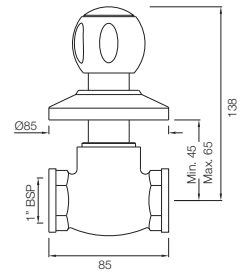

CQT-24081

Flush Cock with Wall Flange 25mm (Ceramic Disc Cartridge) with Plain Knob

Also available

CQT-24081A

Flush Cock with Wall Flange 25mm (Ceramic Disc Cartridge) with Lever Knob