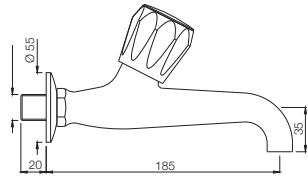

CON-359KN
Sink Cock with Raised 'J' Shaped Swinging Spout (Table Mounted Model)

Full Turn | Taps

CON-037KN
Bib Cock

CON-047KN
Bib Cock with Wall Flange

Continental

CON-107KN

Long Body Bib Cock with Wall Flange