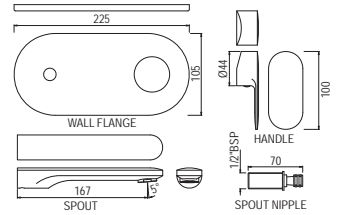

OPP-15233KPM

Exposed Part Kit of Single Lever Basin Mixer Wall Mounted Consisting of Operating Lever, Wall Flange, Nipple & Spout (Suitable For Item ALD-233 & ALD-235)
Flow rate: 14.86 l/min*