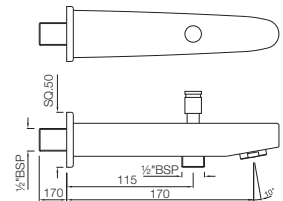

SPJ-81463

Bathtub Spout with Button Attachment for Hand Shower
with Wall Flange
Flow rate: 20.83 l/min*

*at 3 bar pressure