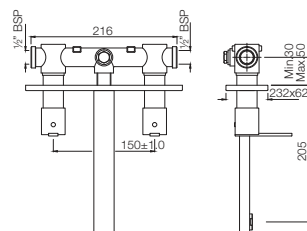

Quarter Turn | Basin

FON-40011

Pillar Cock
Flow rate: 15.15 l/min*

FON-40021

Pillar Cock with 140mm Extension Body
Flow rate: 15.15 l/min*

FON-40433

Two Concealed Stop Cocks with Basin Spout (Composite One Piece Body)
Flow rate: 15.84 l/min*