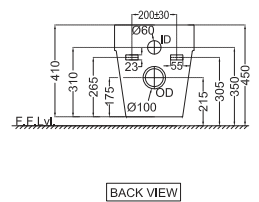

NEW

OPS-WHT-15905
Thin Rim Table Top Basin,
Shape - Round,
Size: 420x420x140 mm

Half pedestal basin
OPS-WHT-15801
Wall Hung Basin with Fixing
Accessories,
Size: 575x475x195 mm
OPS-WHT-15305
Half pedestal with Fixing
Accessories for
OPS-WHT-15801

OPS-WHT-15951
Wall Hung WC with UF soft
close seat cover, Hinges,
Accessories Set,
Size: 355x585x410 mm