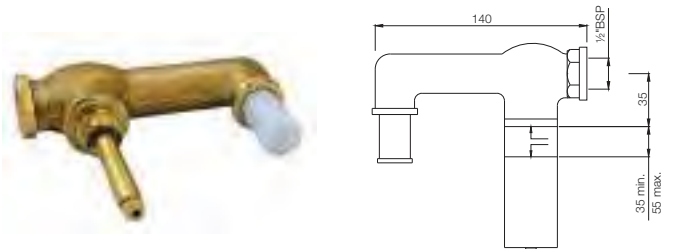

ALD-441

Regular Body of Single Concealed Stop Cock (Composite One Piece Body) with Cartridge, but without Exposed Parts
Flow rate: 14.44 l/min*