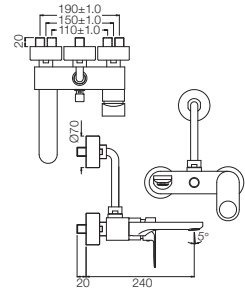

ORP-10125PM

Single Lever Wall Mixer 3-in-1 System with Provision for both Hand Shower and Overhead Shower Complete with 115mm Long Bend Pipe, Connecting Legs & Wall Flange (without Hand & Overhead Shower)
Flow rate: 19.82 l/min*
Registered design no.276013