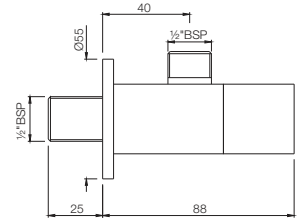

ARI-39053

Angular Stop Cock with Wall Flange
Flow rate: 47.38 l/min*

Aquamax Thermostatic Mixer