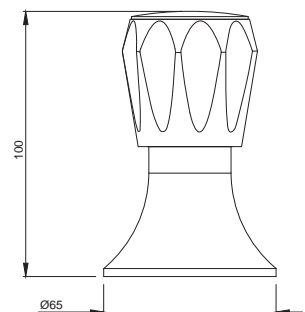

CON-069FTK

Exposed Part Kit of Concealed Stop Cock with Operating Lever, Collor Bush & Adjustable Wall Flange (Compatible with ALD-069FT)