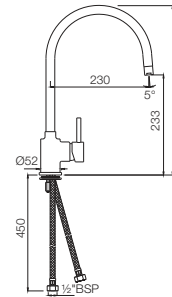

FLR-5179B

Side Single Lever Sink Mixer with Swinging Spout (Table Mounted) with 450mm Long Braided Hoses
Flow rate: 13.9 l/min*