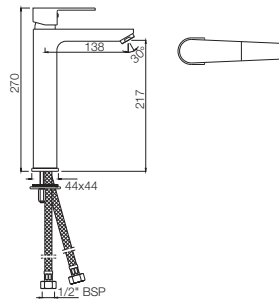

*at 3 bar pressure

ARIA

Aria

Single Lever | Basin

ARI-39001B

Single Lever Basin Mixer without Pop-up Waste and 450mm Long Braided Hoses
Flow rate: 15 l/min*

ARI-39051B

Single Lever Basin Mixer with Pop-up Waste and 450mm Long Braided Hoses