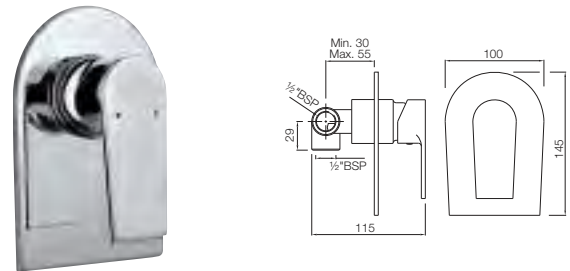

ARI-39229

Single Lever Concealed Deusch Mixer with Provision for Connection to Spout only
Flow rate: 34.98 l/min*