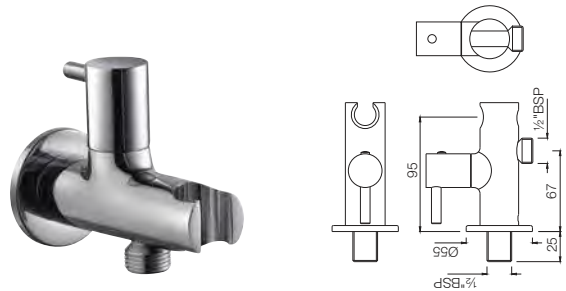

ALD-CHR-591R

Round Wall Outlet with Shower Hook and Shutoff Valve

*at 3 bar pressure