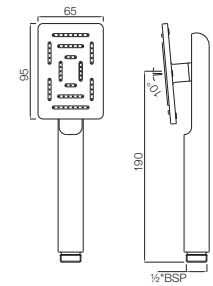

HSB-1657

Maze Hand Shower 65X95mm Rectangular Shape Single Flow (Face Plate Stainless Steel & ABS Body in Chrome finish) with Rubit Cleaning System

Flow rate: 22.52 l/min*

Registered design no.283937

*at 3 bar pressure