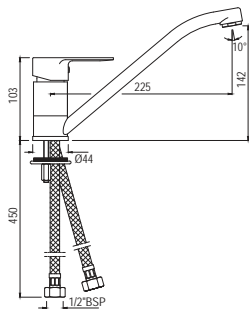

Single Lever | Kitchen

ORP-10173BPM

Single Lever Sink Mixer with Swinging Spout (Table Mounted) with 450mm Long Braided Hoses Flow rate: 14.25 l/min*