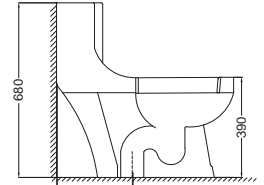

SIDE SECTION

NEW