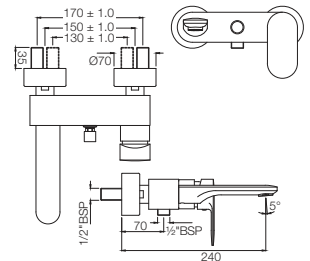

OPP-15119PM

Single Lever Wall Mixer with Provision of Hand Shower but without Hand Shower
Flow rate: 20.46 l/min*

*at 3 bar pressure