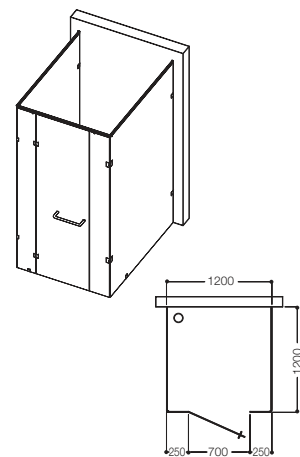

Tempered Glass