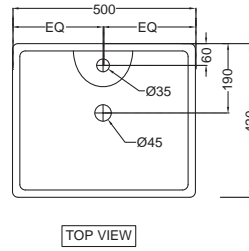

ARS-WHT-39955
Rimless Back To Wall WC, with UF soft close slim seat cover, Hinges, Accessories set,
 Size: 360x605x410mm, P-trap:180mm

ARS-WHT-39151
Wall Hung-Bidet,
 Size: 360x570x345 mm

FONTE

Fonte

FNS-WHT-40931
Table Top Basin,
Size: 500x420x200 mm