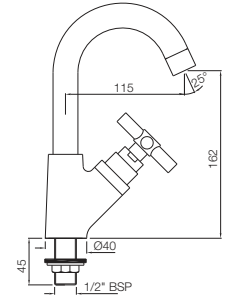

SOL-6359

Sink Cock (Table Mounted) with Angular Knob
Flow rate: 17.88 l/min*

Quarter Turn | Taps

SOL-6037

Bib Cock (Angular Shape) With Wall Flange
Flow rate: 18.18 l/min*

SOL-6047

Bib Cock (Straight Line Model) With Wall Flange
Flow rate: 18.21 l/min*