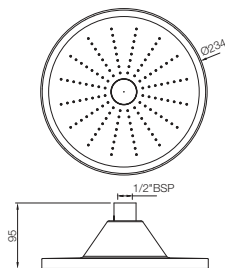

OHS-1741

LED Overhead Shower 234mm dia Round Shape Single Flow (ABS Body Chrome Plated With Gray Face Plate) With Rubit Cleaning System
Flow rate: 14.93 ℓ/min*