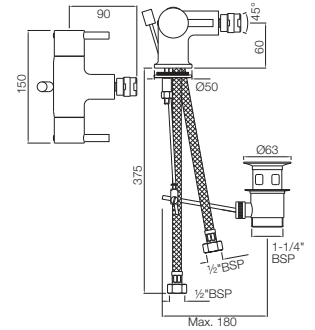

*at 3 bar pressure

Florentine

FLR-5095N

Bath Tub Filler Consisting of 2 Control Cocks and one Spout, 20mm Cartridge Size
Flow rate: 58.91 l/min*

Quarter Turn | Bidet

FLR-5613NB

1-Hole Bidet Mixer with Pop-up Waste System with 375mm Long Braided Hoses
Flow rate: 7 l/min*