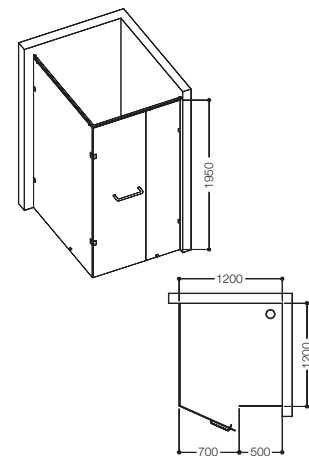

Tempered Glass