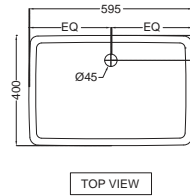

FNS-WHT-40701
Under Counter Basin with
Fixing Accessories,
Size: 595x400x195mm,
Shape: Rectangular