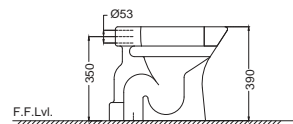

Continental

NEW

CNS-WHT-851
Single Piece WC with PP soft close seat cover, Hinges, Fixing Accessories and Accessories Set, Cistern fittings, Size:370x690x680 mm, S trap-300mm

NEW

CNS-WHT-851P
Single Piece WC with PP Soft Seat cover, Hinges, Fixing Accessories, Accessories Set, and Cistern fittings, Size:370x685x675mm, P trap-180mm

NEW

CNS-WHT-551PN
EWC with PP normalclose seat cover, Hinges, Fixing Accessories Set, Size: 365 x 550 x 400 mm, P Trap

CNS-WHT-551PS
EWC with PP soft close seat cover, Hinges, Fixing Accessories Set, Size: 365x550x400 mm, P Trap

CNS-WHT-553SN
EWC with PP normal close seat cover, Hinges, Fixing Accessories Set, S-Trap, Size: 350 x 475 x 390mm

SIDE VIEW