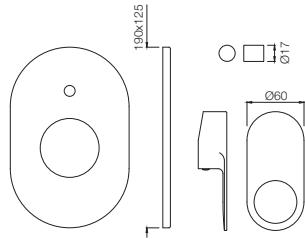

Ornamix Prime

ORP-10079KPM

Single Lever Exposed Parts Kit of Hi-flow Divertor Consisting of Operating Lever, Wall Flange (with Seals) & Button Only (Suitable For Item ALD-079)