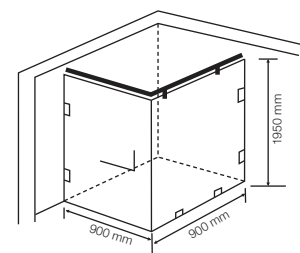

Tempered Glass

EZEE KLEEN