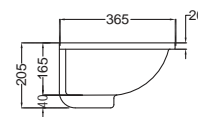

Continental

BACK VIEW

CNS-WHT-701
Under Counter Basin with Fixing
Accessories,
Size: 480 x 365 x 205mm,
Shape: Rectangular

SIDE VIEW