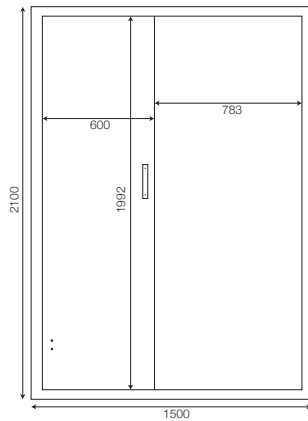

JSA-NAW-MD3150

Specifications

Wood finish
hemlock

Stove heater
4.5 kW with frame

On heater
control panel

Chromotherapy

2 pcs.
s shape backrest

Mp3 player

Thermometer

Hygrometer

Sandglass
timer