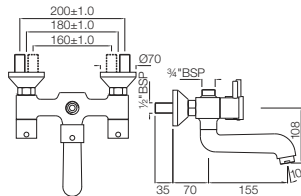

FLR-5217N

Wall Mixer with Telephone Shower Arrangement, Connecting Legs & Wall Flanges but without Crutch & Telephone Shower
Flow rate: 39.42 l/min*