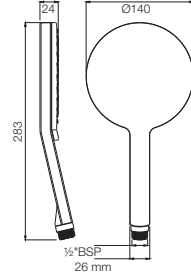

HSH-1727

Hand Shower ø140mm Round Shape Single Flow with Air Effect (ABS Body & Face Plate Chrome Plated) with Rubit Cleaning System
Flow rate: 13.16 l/min*