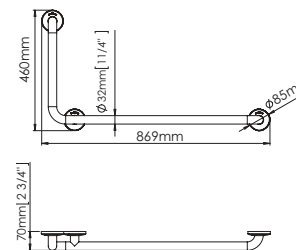

White Epoxy

WAC-SAP-BG0800CS
Grab Bar Vertical Swing, Satin

WAC-WHT-BR0600
Grab Bar 692 mm Long, White

Accessories (For Disabled-Friendly Bathroom)

Stainless Steel

WAC-WHT-BR0750
Grab Bar 842 mm Long, White