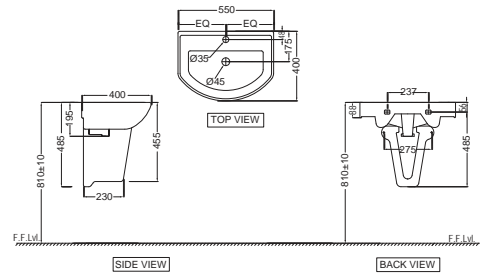

Continental

Full pedestal wash basin
CNS-WHT-801
Wall Hung Basin with Fixing
Accessories,
Size: 550 x 400 x 195mm
CNS-WHT-301
Full Pedestal for
CNS-WHT-801

Full pedestal wash basin
CNS-WHT-811
Wall Hung Basin with Fixing
Accessories,
Size : 560 x 430 x 195mm
CNS-WHT-303
Full Pedestal for
CNS-WHT-811

Half pedestal wash basin
CNS-WHT-801
Wall Hung Basin with
Fixing Accessories Set,
Size: 550 x 400 x 195mm
CNS-WHT-305
Half Pedestal with Fixing
Accessories for CNS-WHT-801

NEW

CNS-WHT-813
Wall Hung Basin with
fixing accessories,
Size : 425 x 425 x 150mm