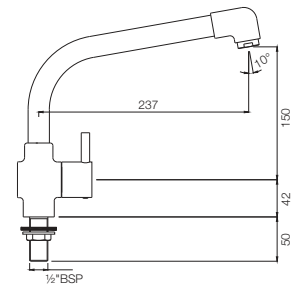

FLR-5357SD

Sink Cock with Extended Swinging Spout (Table Mounted Model)