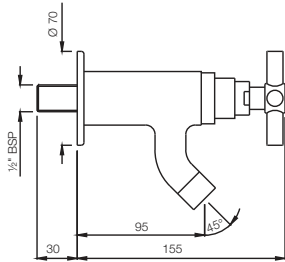

SOL-6359

Sink Cock (Table Mounted) with Angular Knob
Flow rate: 17.88 l/min*

Quarter Turn | Taps

SOL-6037

Bib Cock (Angular Shape) With Wall Flange
Flow rate: 18.18 l/min*

SOL-6047

Bib Cock (Straight Line Model) With Wall Flange
Flow rate: 18.21 l/min*