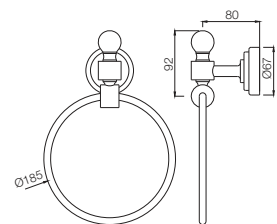

AKP-35781PFS
Towel Rack 600mm long without Lower hangers, Stainless Steel

AKP-35791P
Robe Hook

Queen's

AQN-7711
Single Towel Rail 600mm Long
Also available

AQN-7711A
Single Towel Rail 450mm Long

AQN-7711B
Single Towel Rail 300mm Long