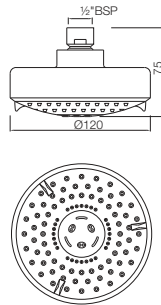

OHS-1799

Overhead Shower ϕ 120mm Round Shape Multi Flow (ABS Body Chrome Plated with Gray Face Plate) with Rubit Cleaning System
Flow rate: 15.84 ℓ /min*