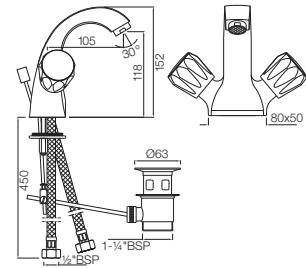

Also available

CQT-24081A

Flush Cock with Wall Flange 25mm (Ceramic Disc Cartridge) with Lever Knob

CONTINENTAL

Continental

Full Turn | Basin

CON-167KNB

Central Hole Basin Mixer without Popup Waste System with 450mm Long Braided Hoses