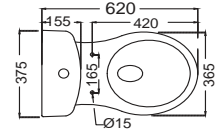

CNS-WHT-203

Cistern with cistern fittings for CNS-WHT-353N & 353S

SIDE VIEW

BACK VIEW

TOP VIEW

NEW

CNS-WHT-751PN

Bowl for **Coupled WC** with PP normal close seat cover, Hinges, Fixing Accessories and Accessories Set, Size: 410x665x810 mm, P Trap-180mm