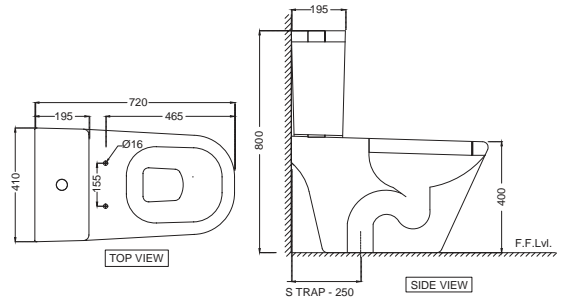

Floor mounted coupled WC
VGS-WHT-81751S
Bowl for **Coupled WC** with PP
soft close seat cover, Hinges,
Fixing Accessories and
Accessories Set,
Size: 410x720x800mm,
S trap-250mm
VGS-WHT-81201
Cistern with cistern fittings for
81751P & 81751S