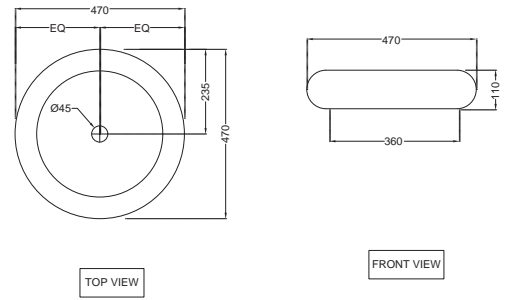

KUS-WHT-35851SN
 Single Piece WC with UF soft close seat cover, Hinges, Fixing Accessories, Accessories Set and Cistern fittings, Size: 370x690x795 mm, S trap-300mm

FUSION

Fusion

FSS-WHT-29901
 Table Top Basin,
 Size:470x470x110 mm