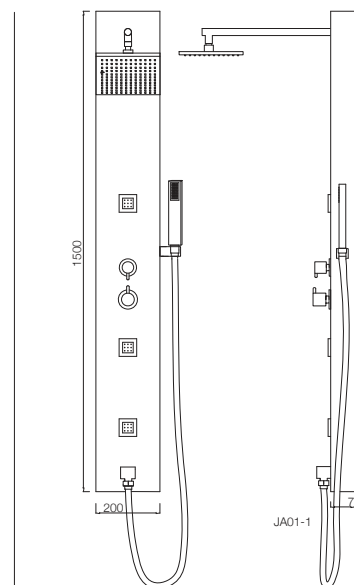

Specifications

Stainless steel structure

3 adjustable vertical jets (Square)

Moveable ABS top shower

Thermostatic mixer with diverter

Hand shower with flexible hose

Button spout

Minimum water pressure required 2 bar