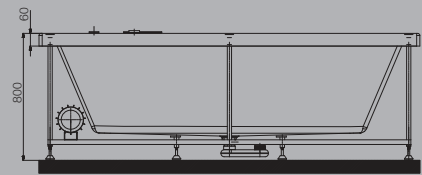

Slim water Jets 6

Back Jets-4

0.9 HP Air Blower

Air Jets 12

Air Regulator

Headrests

Chromotherapy

FONTE 1800 X 800 X 450 mm