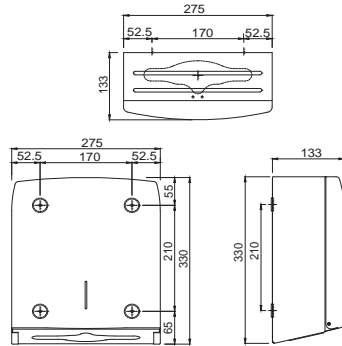

Washroom Accessories

Paper Towel Dispenser - Towels
with c/z Folds - Wall Mounted

PTD-SAP-DT0106CS

capacity: 400-600 C/Z towels
material: AISI 304 stainless steel
finish: satin