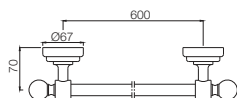

AKP-35781PFS
Towel Rack 600mm long without Lower hangers, Stainless Steel

AKP-35791P
Robe Hook

Queen's

AQN-7711
Single Towel Rail 600mm Long
Also available

AQN-7711A
Single Towel Rail 450mm Long

AQN-7711B
Single Towel Rail 300mm Long