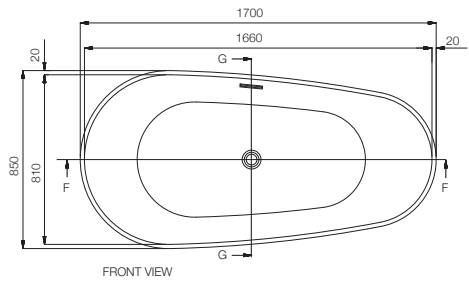

Free standing bathtub

Lucite acrylic sheet

Overflow & drain

FRONT VIEW

Cross Section F-F

Cross Section G-G

Julia 1715 x785 x 400/560 mm

Disclaimer: Pictures shown are for illustration purpose only