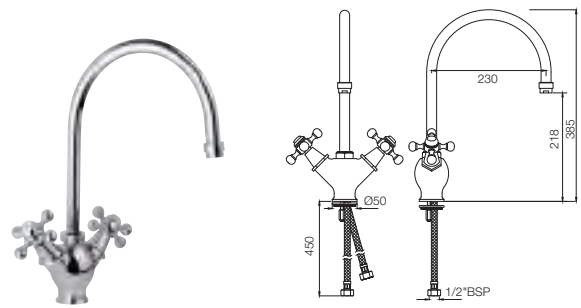

*at 3 bar pressure

Queen's

Quarter Turn | Kitchen

QQT-7309

Sink Mixer with Regular Swinging Spout (Wall Mounted Model) With Connecting Legs & Wall Flanges
Flow rate: 23.25 l/min*

QQT-7319B

Sink Mixer, 1-Hole with Regular Spout (Table Mounted Model) with 450mm Long Braided Hoses
Flow rate: 23.3 l/min*