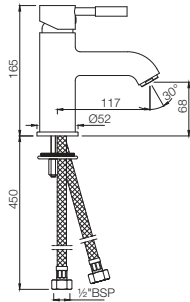

Solo

Single Lever | Basin

SOL-6001B

Single Lever Basin Mixer without Popup Waste System with 450mm Long Braided Hoses Also available
Flow rate: 15.53 l/min*

SOL-6051B

Single Lever Basin Mixer with Popup Waste System & 450mm Long Braided Hoses
Flow rate: 15.2 l/min*