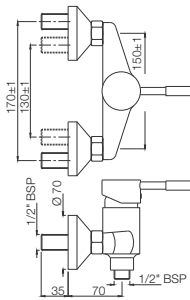

SOL-6149

Single Lever Exposed Shower Mixer for Connection to Hand Shower With Connecting Legs & Wall Flanges
Flow rate: 34.3 l/min*