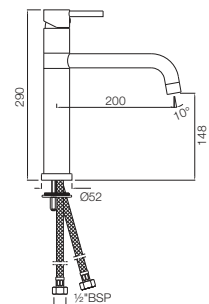

FLR-5007B

Single Lever Sink Mixer with 170mm Extension Body Swinging Spout without popup Waste (Table Mounted) with 600mm Long Braided Hoses
Flow rate: 13.52 l/min*

*at 3 bar pressure