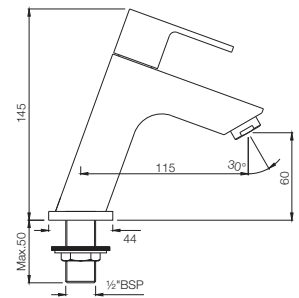

LYR-38021

Pillar Cock with 140mm Extension Body
Flow rate: 15.41 l/min*