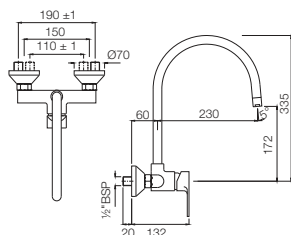

Single Lever | Kitchen

VGP-81165

Single Lever Sink Mixer With Swinging Spout on Upper Side (Wall Mounted Model) With Connecting Legs & Wall Flanges
Flow rate: 14.29 l/min*