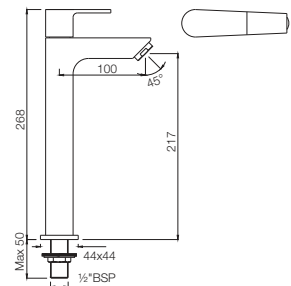

ARI-39173B

Single Lever Sink Mixer with Swinging Spout (Table Mounted) with 450mm Long Braided Hoses
Flow rate: 14.45 l/min*

Quarter Turn | Basin

ARI-39011

Pillar Cock
Flow rate: 15.14 l/min*

ARI-39021

Pillar Cock with 140mm Extension Body
Flow rate: 14.88 l/min*