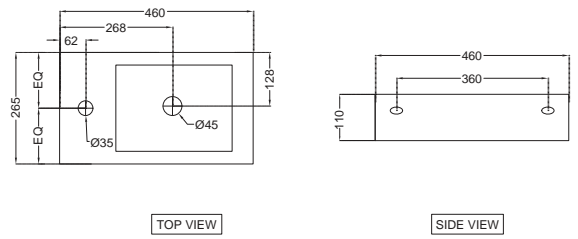

JDS-WHT-25801
Table Top Basin,
Size: 460x265x110 mm