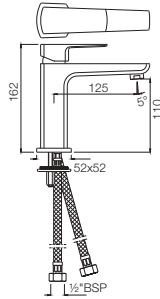

The finishes depicted here are only indicative and may differ from that on the actual product.

Kubix Prime

Single Lever | Basin

KUP-35011BPM

Single Lever Basin Mixer without Popup Waste with 450mm Long Braided Hoses
Flow rate: 13.1 l/min*