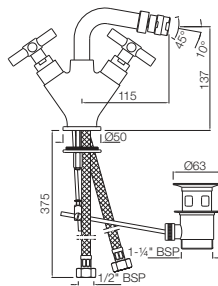

SOL-6437

Two Concealed Stop Cocks with Bath Spout Button Attachment (Composite One Piece Body)
Flow rate: 26.86 l/min*

Quarter Turn | Bidet

SOL-6613B

1-Hole Bidet Mixer with Popup Waste System with 375mm Long Braided Hoses
Flow rate: 6.97 l/min*