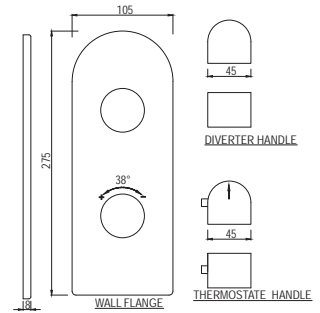

Aria

ARI-39041

Two Way Bib Cock with Wall Flange
Flow rate: 14.68 l/min*

ARI-39053

Angular Stop Cock with Wall Flange
Flow rate: 47.38 l/min*

Aquamax Thermostatic Mixer

ARI-39083K

Exposed Part Kit of Concealed Stop Cock & Flush Cock with Fitting Sleeve, Operating Lever & Adjustable Wall Flange with Seal (compatible with ALD-083, ALD-089 & ALD-081)