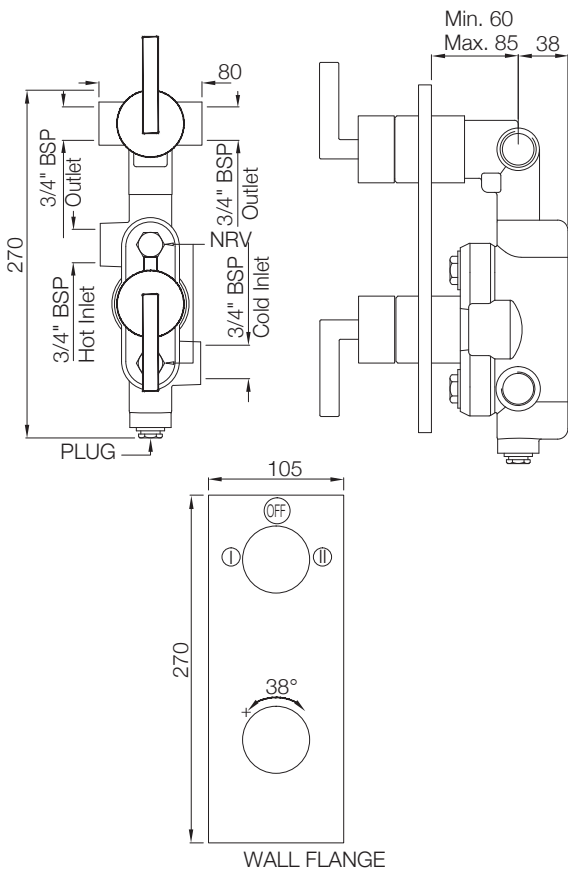

LIN-71681N