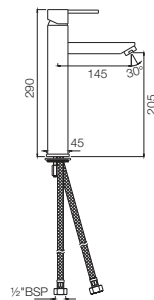

D'Arc

Single Lever | Basin

DRC-37011B

Single Lever Basin Mixer without Popup Waste System with 450mm Long Braided Hoses
Flow rate: 15.57 l/min*

DRC-37051B

Single Lever Basin Mixer with Popup Waste & 450mm Long Braided Hoses
Flow rate: 16 l/min*