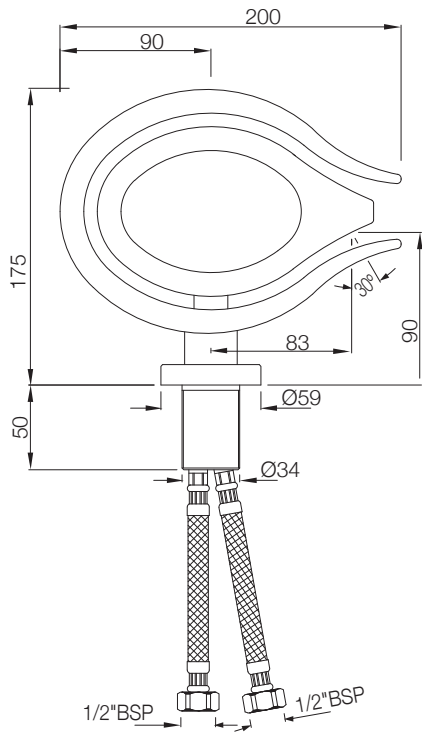

TIA-73011B