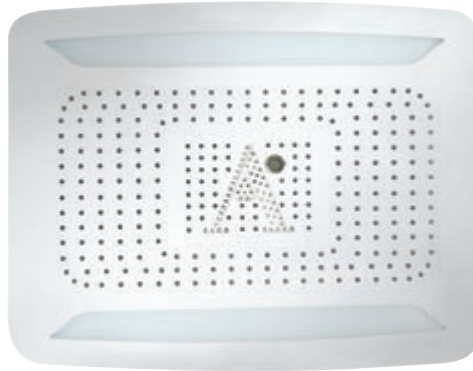

OSA-70007

RAINJOY 600X472mm AISI 304 stainless steel with RGB LED lights remote control & with installation kit for false ceiling

- Chromo therapy (RGB): LED x 0.23W with 12V Power Supply (SMPS) Including Controller, connecting to AC 100-240V, 50-60Hz
  - 3-functions • Rain
  - Intense • Water Column