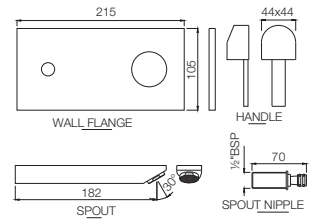

DRC-37233K

Exposed Part Kit of Single Lever Basin Mixer Wall Mounted Consisting of Operating Lever, Wall Flange, Nipple & Spout (Suitable For Item ALD-233 & ALD-235)
Flow rate: 14.79 l/min*