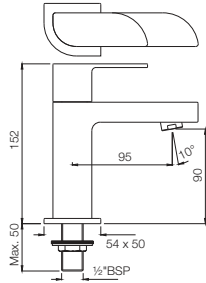

*at 3 bar pressure

Alive

Quarter Turn | Basin

ALI-85001
Pillar Cock
Flow rate: 15 l/min*

Quarter Turn | Basin

ALI-85021
Pillar Cock with 135mm Extension Body
Flow rate: 15 l/min*

Quarter Turn | Taps

ALI-85441K
Exposed Part Kit of Single Concealed Stop Cock Consisting of Operating Lever, Cartridge Sleeve of Wall Flange (with Seals) & Basin Spout (Compatible with ALD-441)