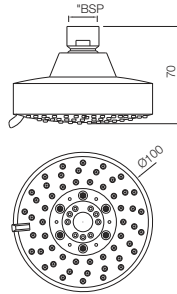

Showers | Multi-Function Showers

Overhead Showers

OHS-1999

Overhead Shower ϕ 100mm Round Shape Multi Flow (ABS Body Chrome Plated with Gray Face Plate) with Rubit Cleaning System
Flow rate: 14.59 ℓ /min*