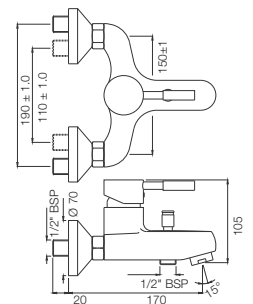

SOL-6119

Single Lever Wall Mixer With Provision of Hand Shower, But W/O Hand Shower
Flow rate: 22.9 l/min*