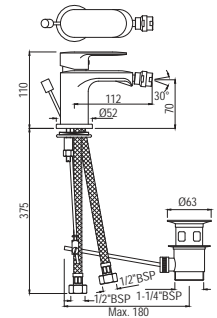

OPP-15213BPM

Single Lever 1-Hole Bidet Mixer with Popup Waste System with 375mm Long Braided Hoses
Flow rate: 7.15 l/min*