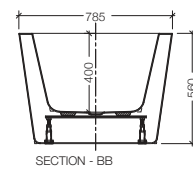

*560 mm is the outer size

406