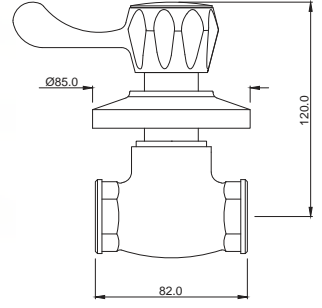

Continental

CON-1081KN

Flush Cock with Wall Flange 25mm with Plain Knob

CON-1081A

Flush Cock with Wall Flange 25mm with Lever Knob

SENSOR TAPS

Sensor Taps

Aquisense | Basin