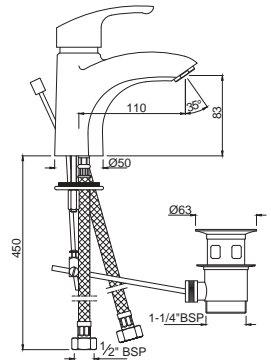

EKO-33052B

Single Lever Extended Basin Mixer (Height-83mm) with Pop-up Waste 450mm Long Braided Hoses
Flow rate: 17.4 l/min*

Single Lever | Bath & Shower