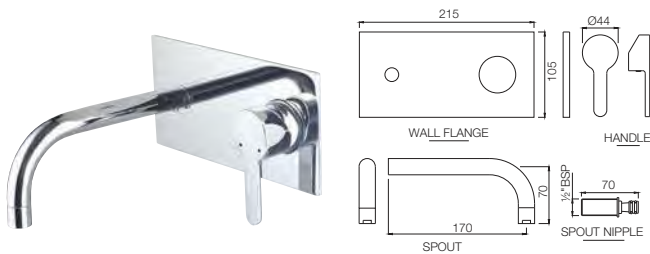

Single Lever | Bath & Shower

FUS-29233K

Exposed Part Kit of Single Lever Basin Mixer Wall Mounted Consisting of Operating Lever, Wall Flange, Nipple & Spout (Suitable For Item ALD-233 & ALD-235)
Flow rate: 15 l/min*