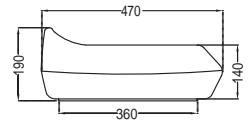

TOP VIEW

SIDE VIEW

JDS-WHT-25903
Table Top Basin,
Size: 480x470x190 mm

TOP VIEW

SIDE VIEW

JDS-WHT-25905
Table Top Basin,
Size: 455x455x170 mm

TOP VIEW

SIDE VIEW