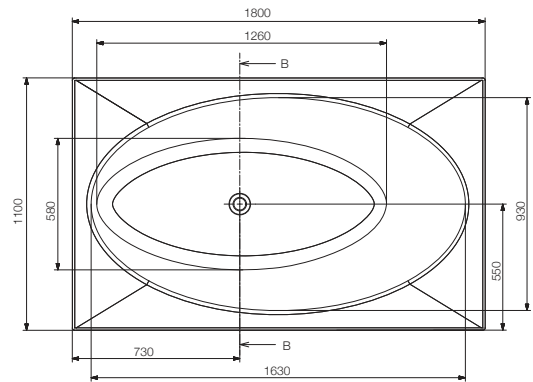

Note: Drain pipe/Europa kit are mandatory products for installation of all the bathtubs. Accessories shown in the image are not a part of the product