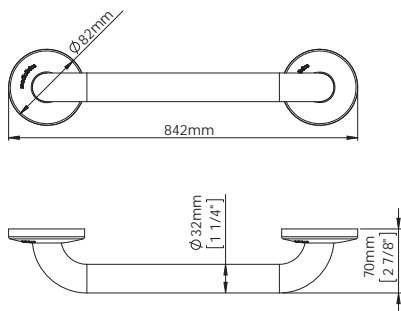

White Epoxy

WAC-SAP-BG0800CS
Grab Bar Vertical Swing, Satin

WAC-WHT-BR0600
Grab Bar 692 mm Long, White

Accessories (For Disabled-Friendly Bathroom)

Stainless Steel

WAC-WHT-BR0750
Grab Bar 842 mm Long, White