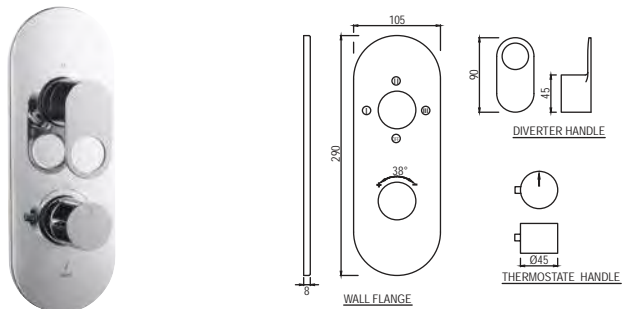

ORP-10683KPM

Aquamax Exposed Part Kit of Thermostatic Shower Mixer with 3-way diverter (Suitable for ALD-683)