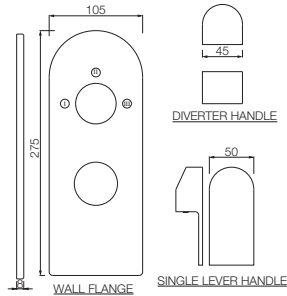

Single Lever | Kitchen

LYR-38165

Single Lever Sink Mixer With Swinging Spout on Upper Side (Wall Mounted Model) With Connecting Legs & Wall Flanges
Flow rate: 13.95 l/min*

Quarter Turn | Basin

LYR-38173B

Single Lever Sink Mixer with Swinging Spout (Table Mounted) with 450mm Long Braided Hoses
Flow rate: 15.12 l/min*