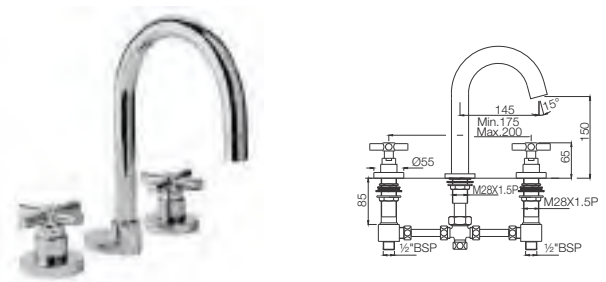

SOL-6095

Bath Tub Filler Consisting of 2 Control Cocks and One Spout, 20mm Cartridge Size
Flow rate: 58.91 l/min*