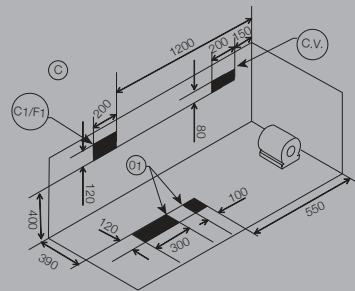

JWP-WHT-VGNT190WX (Water System)

Specifications

PMMA Sheet

PU Green Reinforcement

SS Frame

Level Sensor

Safety Vacuum Breaker

Keypad control

Overflow with drain & filler

Water Pump 1.4 HP

Slim water Jets 8

Back Jets-4

Air Regulator

Disinfection

Headrests

Chromotherapy

JWA-WHT-VGNTPPFX (Front Panel)

JWA-WHT-VGNTPSPX (Side Panel)