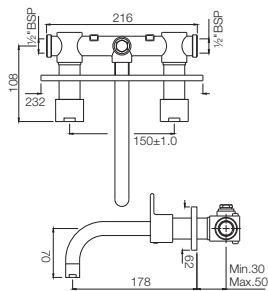

FUS-29433

Two Concealed Stop Cocks with Basin Spout (Composite One Piece Body)
Flow rate: 15.1 l/min*