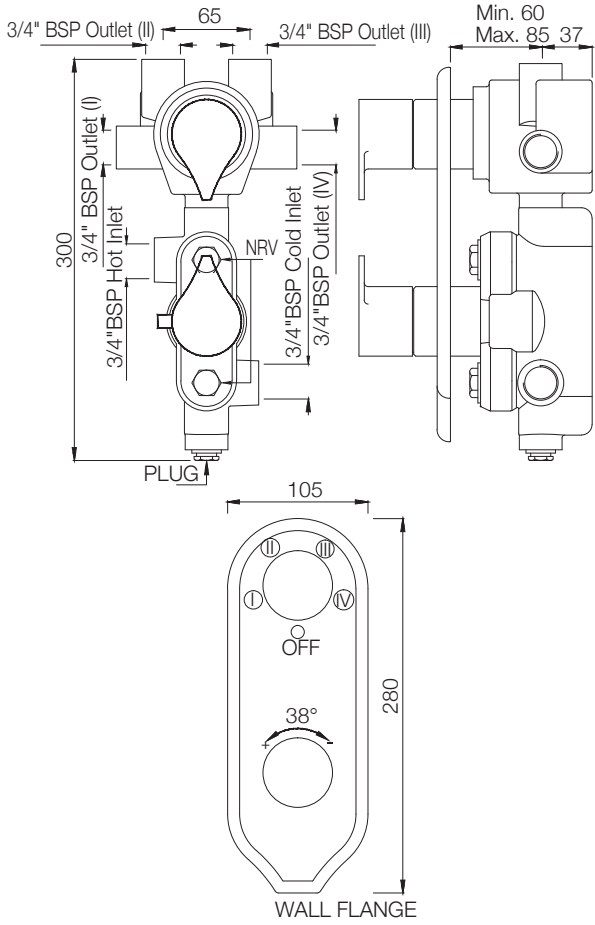

TIA-73685N