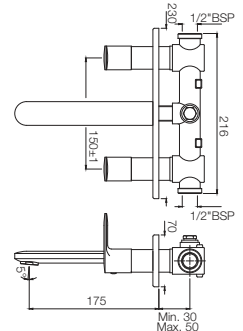

OPP-15433PM

Two Concealed Stop Cocks with Basin Spout (Composite One Piece Body)
Flow rate: 16.34 l/min*

Quarter Turn | Taps