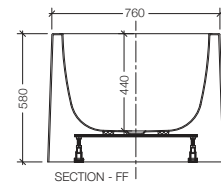

Saipan 1690 x 800 x 446/565 mm

Disclaimer: Pictures shown are for illustration purpose only

JBT-WHT-FSBT177544X: Free Standing Bath Tub with Over Flow & Drain

Specifications

Free standing bathtub

Lucite acrylic sheet

Overflow & drain