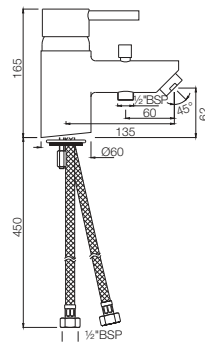

FLR-5107B

Single Lever 1- Hole Bath & Shower Mixer (High Flow) Tub Mounted With Exposed Provision For Connection to Hand Shower With 450mm Long Braided Hoses