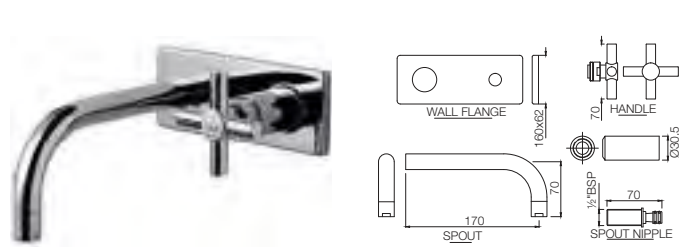

SOL-6441K

Exposed Part Kit of Single Concealed Stop Cock Consisting of Operating Lever, Cartridge Sleeve, Wall Flange (with Seals) & Basin Spout (Compatible with ALD-441)
Flow rate: 14.31 l/min*

Quarter Turn | Bath & Shower