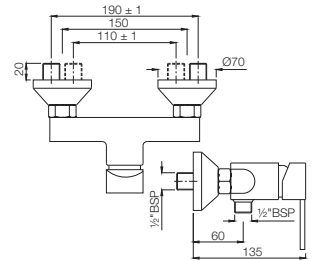

DRC-37149

Single Lever Exposed Shower Mixer for Connection to Hand Shower with Connecting Legs & Wall Flanges
Flow rate: 34.9 l/min*