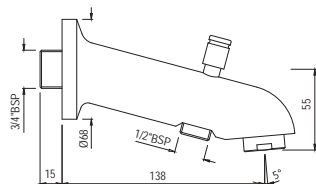

Allied

SPJ-461

Bathtub Spout with Button Attachment with Built-in Flange
with Inclined Shape