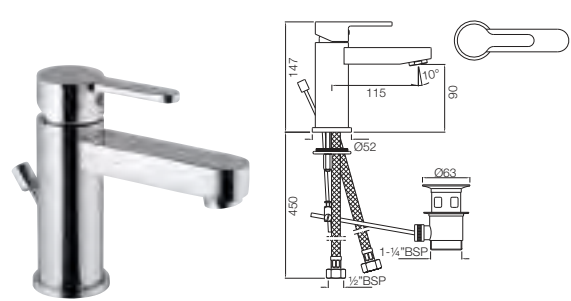

VGP-81683K

Aquamax Exposed Part Kit of Thermostatic Shower Mixer with 3-way diverter (Suitable for ALD-683)

FUSION

Fusion

Single Lever | Basin

FUS-29023B

Single Lever Extended Basin Mixer (Height 85mm) without Popup Waste System with 450mm Long Braided Hoses
Flow rate: 15.89 l/min*