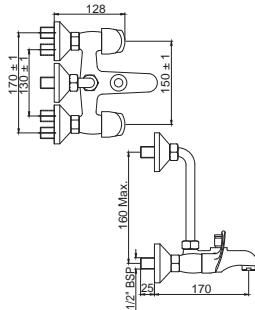

Eko

Quarter Turn | Bath & Shower

EKO-33273UPR

Wall Mixer with Provision for Overhead Shower with 115mm Long Bend Pipe On Upper Side, Connecting Legs & Wall Flanges
Flow rate: 18.5 l/min*