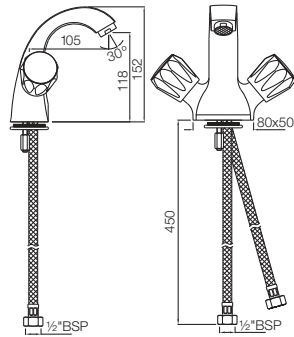

Also available

CQT-24081A

Flush Cock with Wall Flange 25mm (Ceramic Disc Cartridge) with Lever Knob

CONTINENTAL

Continental

Full Turn | Basin

CON-167KNB

Central Hole Basin Mixer without Popup Waste System with 450mm Long Braided Hoses