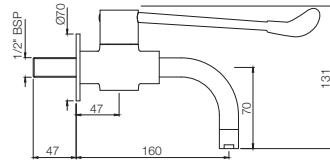

Taps

FLR-5043N

Florentine Bib Cock with Extended Lever Handle and Wall Flange
Flow rate: 17.96 l/min*