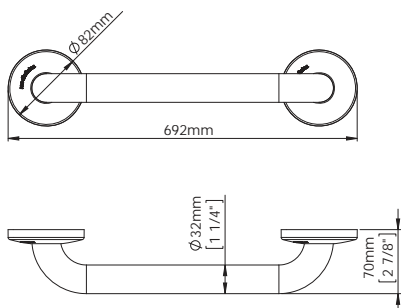

Accessories (For Disabled-Friendly Bathroom)

Stainless Steel

WAC-SAP-BR0600CS
Grab Bar 692 mm Long, Satin