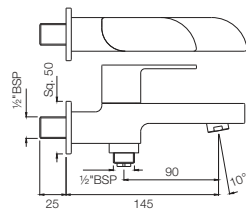

ALI-85041
2 Way Bib Cock with Wall Flange
Flow rate: 14.78 l/min*