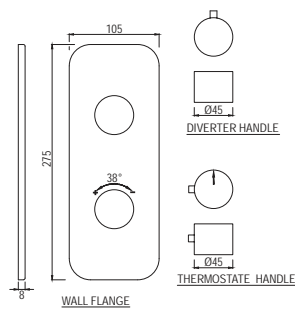

Aquamax Thermostatic Mixer

FLR-5661K

Aquamax Exposed Part Kit of Thermostatic Shower Mixer (Suitable for ALD-661)