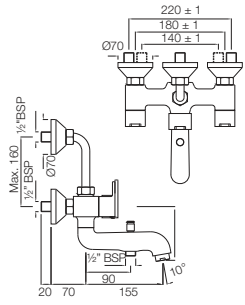

Fusion

FUS-29281

Wall Mixer 3-in-1 System with Provision for both Hand Shower and Overhead Shower Complete with 115mm Long Bend Pipe, Connecting Legs & Wall Flange (without Hand & Overhead Shower)
Flow rate: 31.55 l/min*