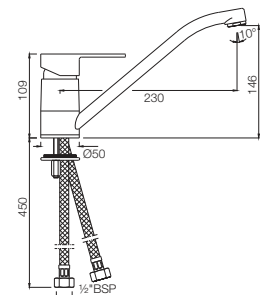

FUS-29173B

Single Lever Sink Mixer with Swinging Spout (Table Mounted Model) with 450mm Long Braided Hoses
Flow rate: 14.45 l/min*

*at 3 bar pressure