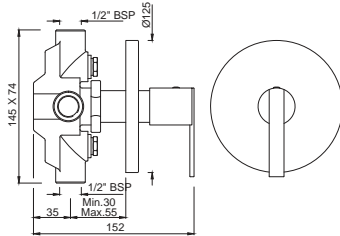

Fonte

Quarter Turn | Bath & Shower

FON-40421

4-Way Divertor for Concealed Fitting with Built-in Non-Return Valves with Divertor Handle
Flow rate: 52.82 l/min*