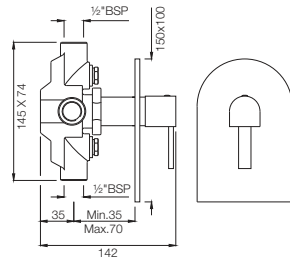

D'Arc

Quarter Turn | Bath & Shower

DRC-37421

4-Way Divertor for Concealed Fitting with Built-in Non-Return Valves with Divertor Handle
Flow rate: 52.82 l/min*