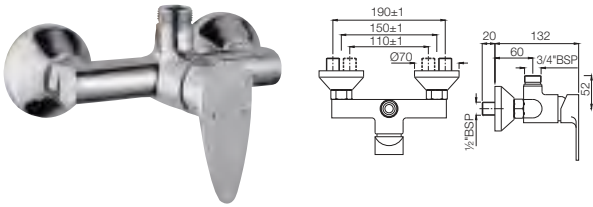

Vignette Prime

VGP-81147

Single Lever Exposed Shower Mixer With Provision For Connection to Exposed Shower Pipe (SHA-1211) With Connecting Legs & Wall Flanges
Flow rate: 33.26 l/min*