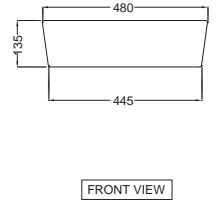

NEW

OPS-WHT-15905
Thin Rim Table Top Basin,
Shape - Round,
Size: 420x420x140 mm

Half pedestal basin
OPS-WHT-15801
Wall Hung Basin with Fixing
Accessories,
Size: 575x475x195 mm
OPS-WHT-15305
Half pedestal with Fixing
Accessories for
OPS-WHT-15801

OPS-WHT-15951
Wall Hung WC with UF soft
close seat cover, Hinges,
Accessories Set,
Size: 355x585x410 mm