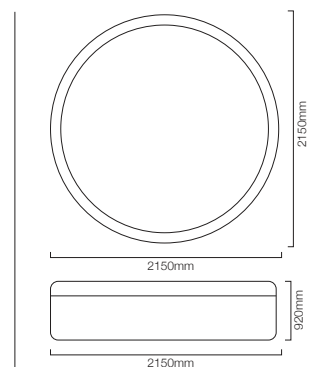

Key features

- Thermoclad cabinet
- Perimeter insulation
- Thermobond 4 layer shell construction
- Duraflex Plumbing
- Uv sterilising system
- Set & forget control system
- Multi-colour spa light
- Ozone filtration
- Micro filtration
- Individual seat pressure control
- Steps

Specifications

- Dry weight 320kg
- Filled weight 1320kg
- Water capacity 1000 litres
- Spa controller sv2
- Jet pump(s) 2.5x1 hp
- Variable speed air blower 700w
- Electrical requirements max 15 amps
- Programmable circulation pump 250w
- Variable output heater 3kW