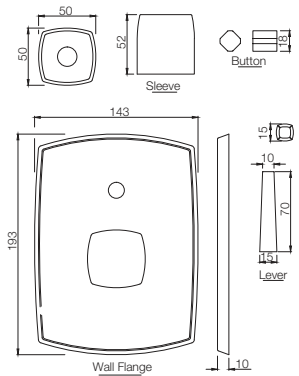

ARC-87065K

Exposed Parts Kit of Joystick Concealed Diverter Consisting of Operating Lever, Cartridge Sleeve Set, Wall Flange (with Seals), Button Assembly Sleeve & Button (Suitable For Item ARC-87065C)