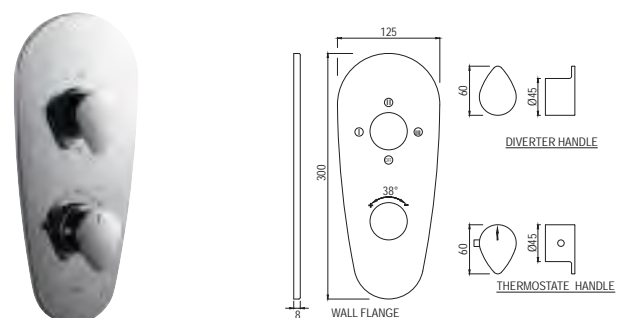

VGP-81683K

Aquamax Exposed Part Kit of Thermostatic Shower Mixer with 3-way diverter (Suitable for ALD-683)