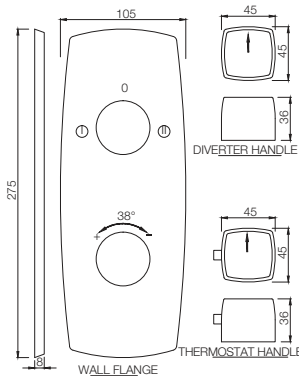

ARC-87681K
Aquamax Exposed Part Kit of Thermostatic Shower Mixer with 2-way diverter (Suitable for ALD-681)