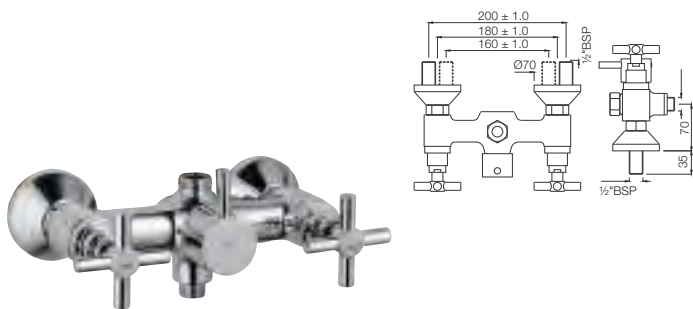

Quarter Turn | Bath & Shower

SOL-6215

Exposed Wall Mixer With Provision for Overhead Shower & Hand Shower with Connecting Legs & Wall Flanges
Flow rate: 52.61 l/min*