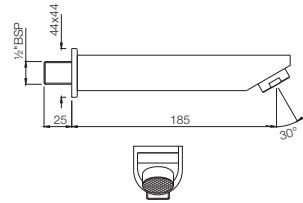

Bathtub Spouts

D-Shape

SPJ-37429

Bathtub Spout with Wall Flange
Flow rate: 34.84 l/min*