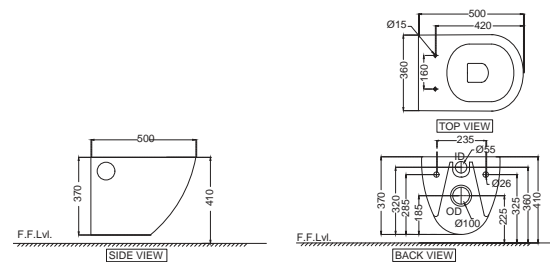

CNS-WHT-963NN

Rimless Wall Hung WC with PP normal close seat cover, Hinges, Accessories set,

Size: 360X500X370mm