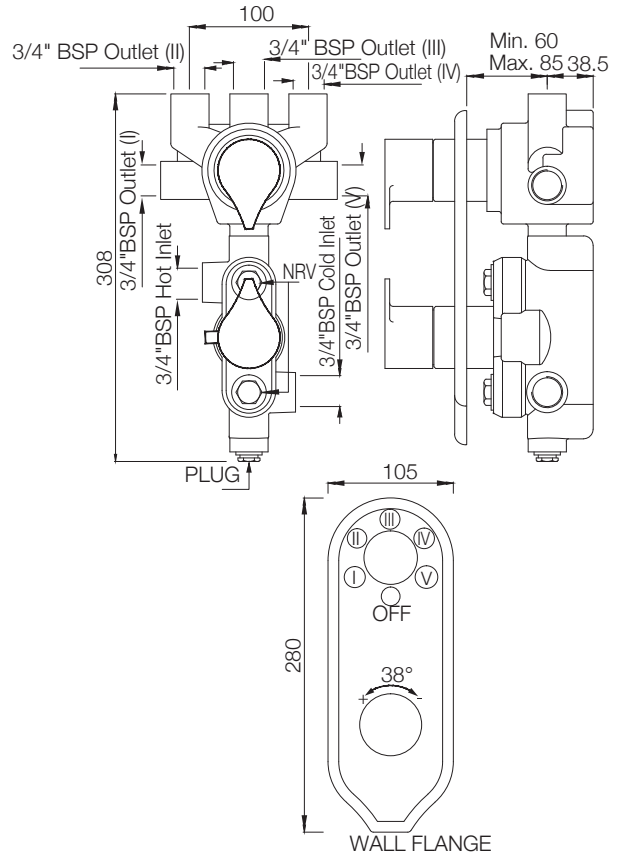

TIA-73687N