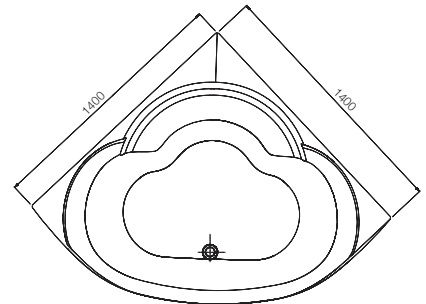

Fusion 1400 x 1400 x 450 mm

JBT-WHT-FUSN140X: Built-in Bathtub

Specifications

PMMA Sheet

PU Green Reinforcement

JWA-WHT-FUSNCPX: Angular Panel & Fitting

JWA-CHR-132201: Drain Pipe with Overflow & Filler

JWA-CHR-DRNPIPE80: Drain Pipe 800 mm with Overflow

IWA-CHR-ACC00510X: Base Europa Kit

JWA-BLK-FFUSN140 x 140: Powder Coated MS Frame

Note: Drain pipe/Europa kit are mandatory products for installation of all the bathtubs. Accessories shown in the image are not a part of the product