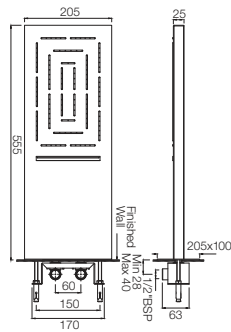

OHS-1649

Water Fall Overhead Shower 552x205x25mm Flat Shape Dual Flow (Maze Rain & Cascade) with Concealed Installation Kit & Wall Flange (Shower Body & Face Plate of SS Chrome Plated) with Rubit Cleaning System
Flow rate: 26.16 l/min*