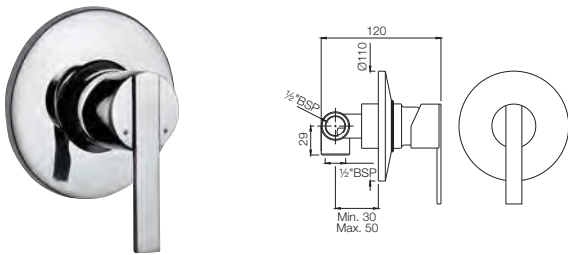

FON-40229

Single Lever Concealed Deusch Mixer with Provision for Connection to Spout only
Flow rate: 34.63 l/min*