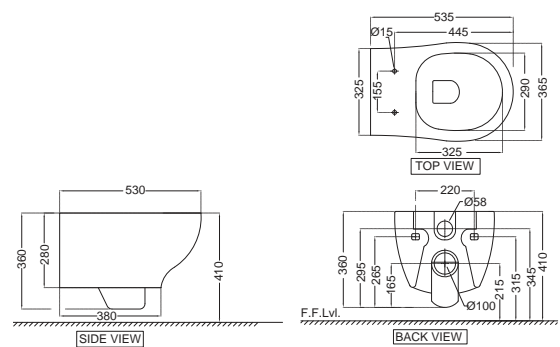

CNS-WHT-961N

Wall Hung-WC with PP normal close seat cover, Hinges, Accessories Set,

Size: 365 x 535 x 360mm