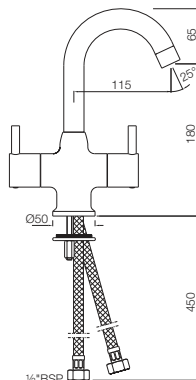

Quarter Turn | Basin

FLR-5167NB

Central Hole Basin Mixer with Regular Spout without Popup Waste System with 450mm Long Braided Hoses, 20mm Cartridge Size
Also available

FLR-5169NB

Central Hole Basin Mixer with Round Spout with Popup Waste System with 450mm Long Braided Hoses, 20mm Cartridge Size
Flow rate: 16.83 l/min*