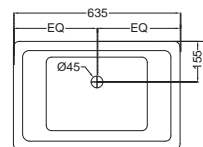

Aria

ARS-WHT-39901
Table Top Basin,
Size:420x420x135 mm

TOP VIEW