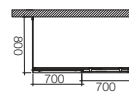

Finish: Chrome

Glass: 8mm

Sizes: (in mm)

Height	Width	Code
1950	1200 x 800	JSE-CHR-FUSP1280X
1950	1200 x 900	JSE-CHR-USP1290X
1950	1200 x 1000	JSE-CHR-FUSP1210X

Isometric View

Side View

Top View

Front View