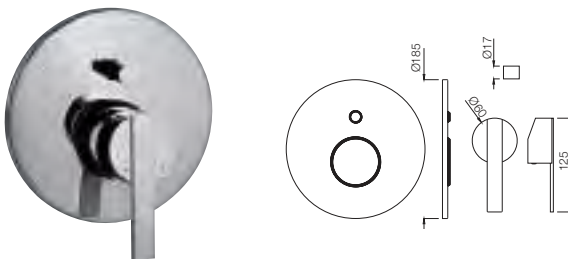

FON-40079K

Single Lever Exposed Parts Kit of Hi-flow Divertor Consisting Of Operating Lever, Wall Flange (With Seals) & Button Only (Suitable For Item ALD-079)