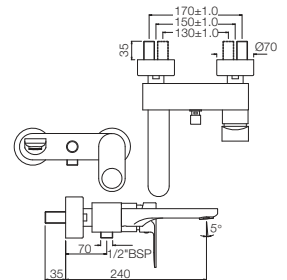

ORP-10119PM

Single Lever Wall Mixer with Provision of Hand Shower, but without Hand Shower
Flow rate: 15.1 l/min*

*at 3 bar pressure