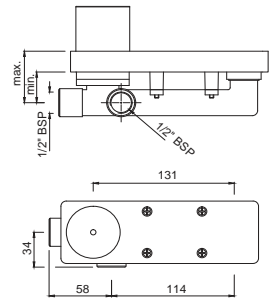

ALD-235

Left Hand Side Operated Concealed Body for Single Lever Basin Mixer Wall Mounted with Cartridge Sleeve but without Exposed Parts
Flow rate: 32 ℓ/min*