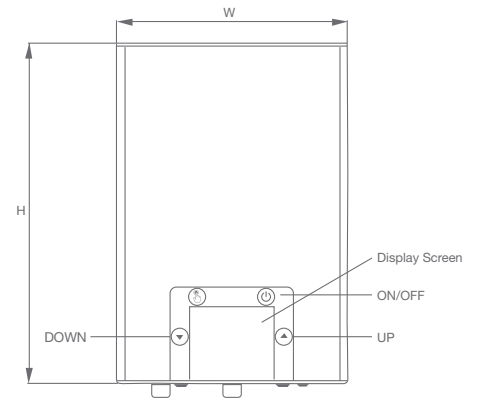

INSTA PRIME (Digital)