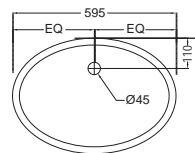

CNS-WHT-705
Under Counter Basin with Fixing
Accessories,
Size: 595x420x200mm,
Shape: Oval

TOP VIEW