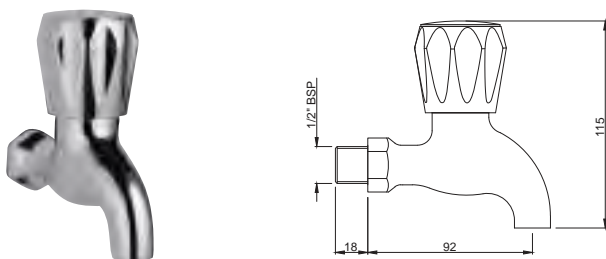

Full Turn | Taps

CON-037KN
Bib Cock