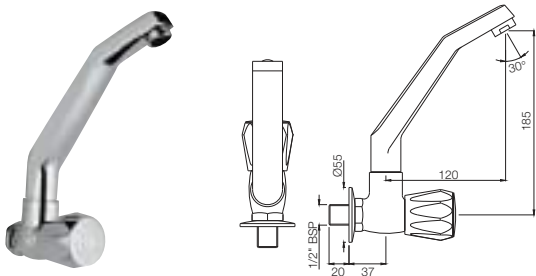

CON-357KN
Sink Cock with Raised 'J' Shaped Swinging Spout (Wall Mounted Model)