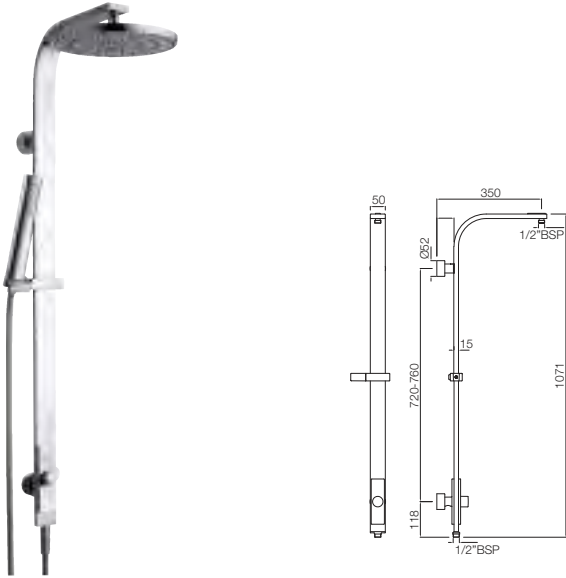

BSH-1751

Body Shower Wall Mounted 100X100mm
Square Shape (ABS Chrome plated face
plate) with rubit cleaning system
Flow rate: 13.19 l/min*

*at 3 bar pressure

SHOWERS ACCESSORIES

Showers | Accessories

Exposed Shower Pipes