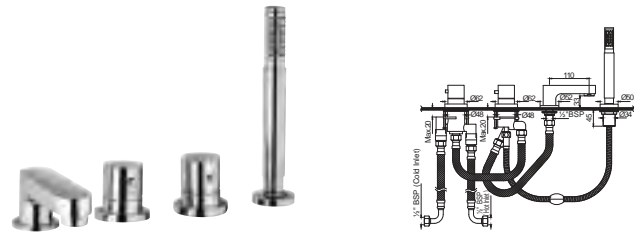

FLR-5677

4-Hole Thermostatic Bath & Shower Mixer, Deck Mounted