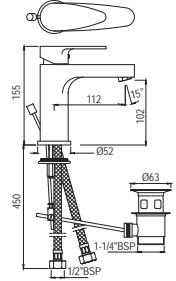

VGP-81051B

Single Lever Basin Mixer with PopUp Waste System & 450mm Long Braided Hoses
Flow rate: 13.52 l/min*