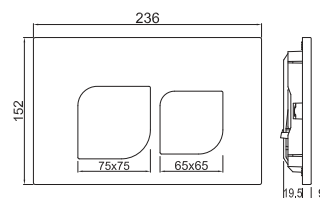

JCP-CHR-852415
Control Plate Alive