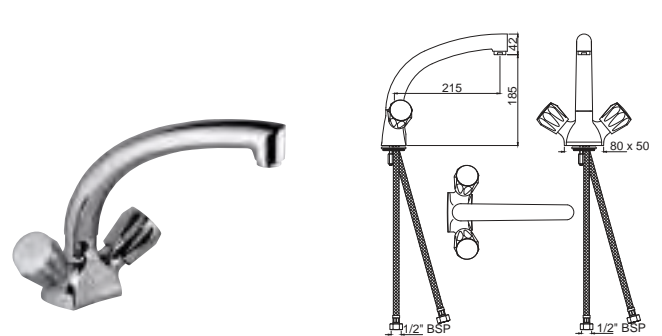

CON-321KNB

Sink Mixer with Extended Spout (Table Mounted Model) with 450mm Long Braided Hoses