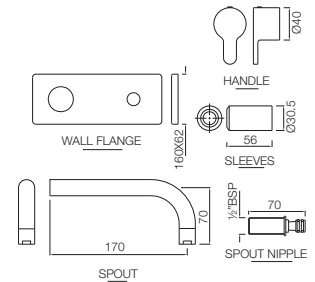

FUS-29441K

Exposed Part Kit of Single Concealed Stop Cock Consisting of Operating Lever, Cartridge Sleeve, Wall Flange (with Seals) & Basin Spout (Compatible with ALD-441)
Flow rate: 14.22 l/min*