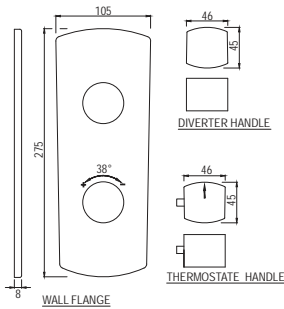

Aquamax Thermostatic Mixer

KUP-35661KPM

Aquamax Exposed Part Kit of Thermostatic Shower Mixer (Suitable for ALD-661)