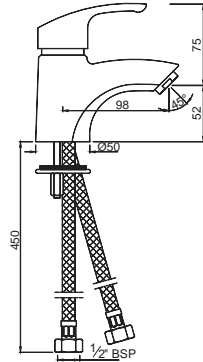

Eko

Single Lever | Basin

EKO-33001B

Single Lever Basin Mixer without Pop-up Waste System with 450mm Long Braided Hoses
Flow rate: 16.2 l/min*