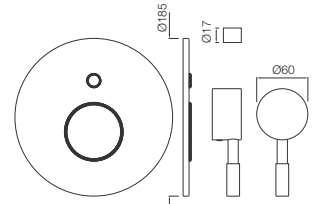

SOL-6079K

Single Lever Exposed Parts Kit of Hi-flow Diverter Consisting Of Operating Lever, Wall Flange (With Seals) & Button Only (Suitable For Item ALD-079)

Single Lever | Kitchen