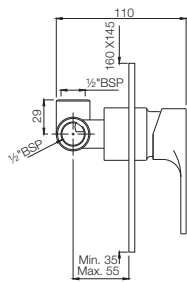

VGP-81227

Single Lever Concealed Deusch Mixer with Provision for Connection to Overhead Shower only
Flow rate: 35.02 l/min*

Also available

VGP-81229

Single Lever Concealed Deusch Mixer with Provision for Connection to Spout only
Flow rate: 34.98 l/min*