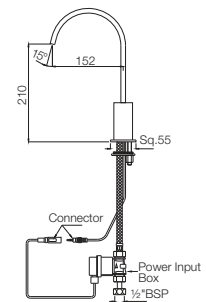

Sensotronic | Basin

SNR-CHR-51033

Sensotronic Sensor Faucet for Wash Basin in Rectangular Shape