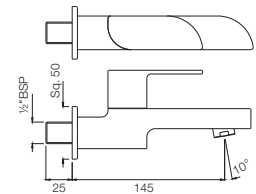

*at 3 bar pressure

Alive

Quarter Turn | Basin

ALI-85001
Pillar Cock
Flow rate: 15 l/min*

Quarter Turn | Basin

ALI-85021
Pillar Cock with 135mm Extension Body
Flow rate: 15 l/min*

Quarter Turn | Taps

ALI-85441K
Exposed Part Kit of Single Concealed Stop Cock Consisting of Operating Lever, Cartridge Sleeve of Wall Flange (with Seals) & Basin Spout (Compatible with ALD-441)