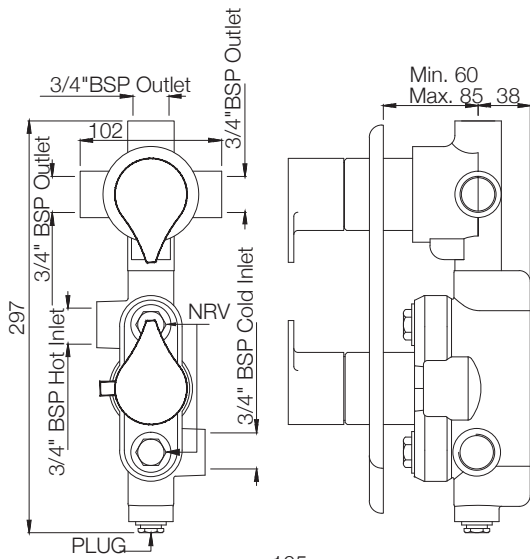

TIA-73683N