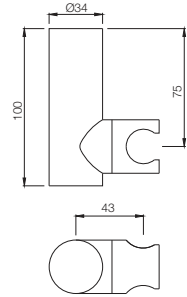

Showers | Accessories

Showers Tubes

SHA-571

Easy Flex Tube in Chrome Finish 1.5m Long with Nuts

Wall Bracket

SHA-555

Premium Wall Bracket for Hand Shower, ø35mm & 100mm Long Round Shape

Wall Outlet with Shower Hook