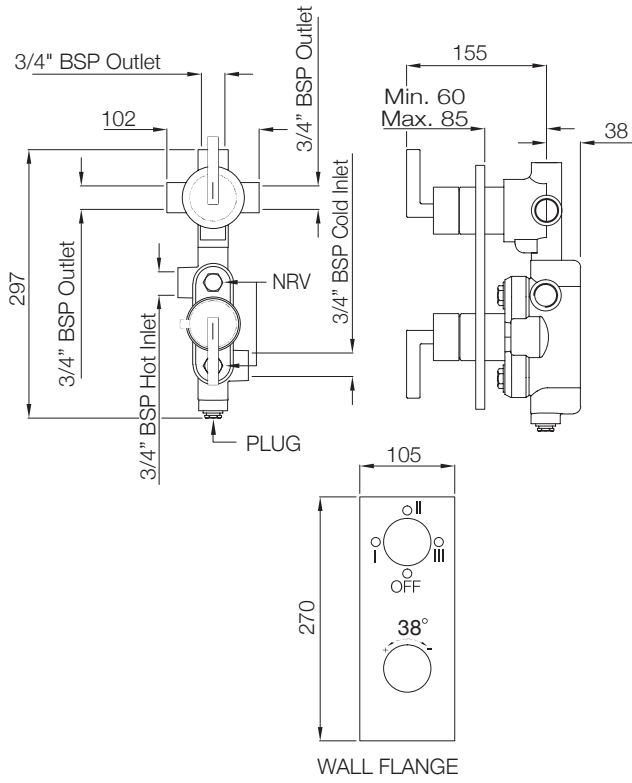

LIN-71683N