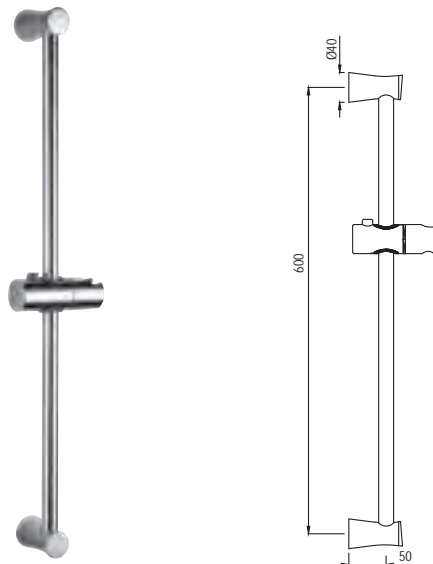

Showers | Accessories

Sliding Rails

SHA-1183

Sliding Rail 700X30X10mm Flat Shape with Hand Shower Holder

SHA-1187N

Sliding Rail ϕ 19mm & 600mm Long Round Shape with Hand Shower Holder & Soap Dish

SHA-1189N

Sliding Rail ϕ 24mm & 600mm Long Round Shape with Hand Shower Holder & Soap Dish