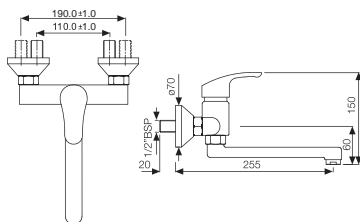

Eko

Single Lever | Kitchen

EKO-33163

Single Lever Sink Mixer Swinging Spout (Wall Mounted Model) with Connecting Legs & Wall Flanges
Flow rate: 16.44 l/min*