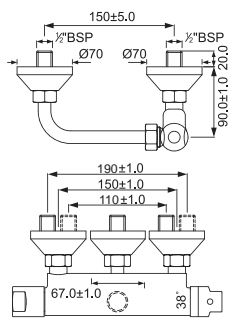

Eko

EKO-33673LWR

Eko Exposed Shower Mixer (Wall Mounted) with Thermostatic Control Cartridge, 115mm Long Bend Pipe on Lower Side, Connecting Legs & Wall Flanges
Flow rate: 26.54 l/min*