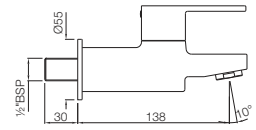

FUS-29421

4-Way Divertor for Concealed Fitting with Built-in Non-Return Valves with Divertor Handle
Flow rate: 45.55 l/min*

Quarter Turn | Taps

FUS-29427

Concealed 4-Way Divertor Set with Hot & Cold Concealed Stop Cock with Built-in Non-Return Valves (Composite One Piece Body)
Flow rate: 42.24 l/min*