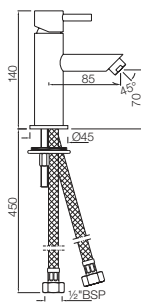

FLR-5005NB

Single Lever Tall Boy with 150mm Extension Body Fixed Spout without Popup Waste System with 600mm Long Braided Hoses
Flow rate: 16 l/min*

FLR-5025B

Single Lever Mini Basin Mixer Without Popup Waste System With 450mm Long Braided Hoses
Flow rate: 10.75 l/min*