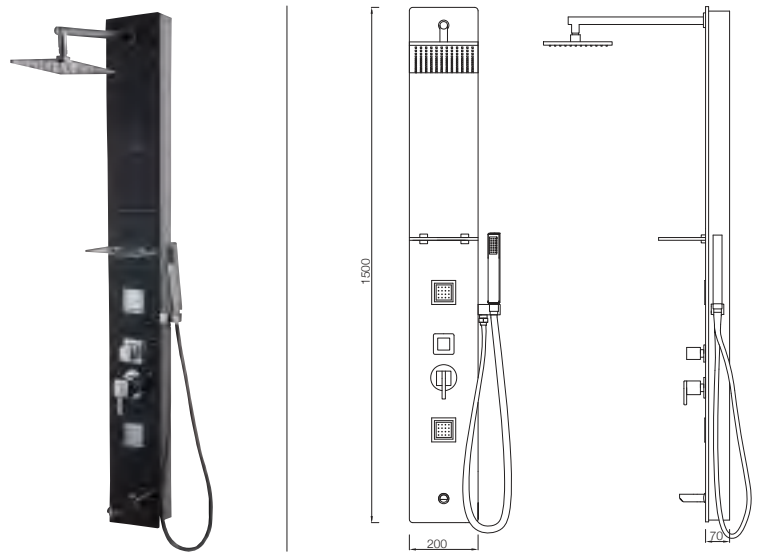

Specifications

Black tempered
Glass body

2 ABS body
massage jet

Hand Shower
with flexible hose

Brass Spout

Minimum
water pressure
required 2 bar

Shelf