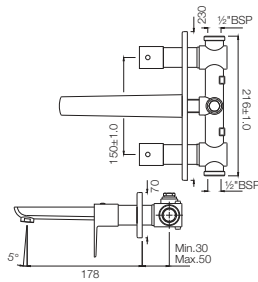

*at 3 bar pressure

Kubix Prime

KUP-35189PM

3-Hole Basin Mixer without Popup Waste System, 15mm Cartridge Size

KUP-35191PM

3-Hole Basin Mixer with Popup Waste System, 15mm Cartridge Size

KUP-35433PM

Two Concealed Stop Cocks with Basin Spout (Composite One Piece Body)
Flow rate: 13.22 l/min*