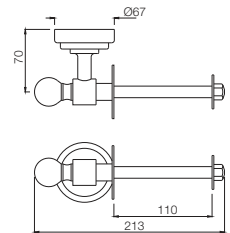

AQN-7751
Toilet Roll Holder