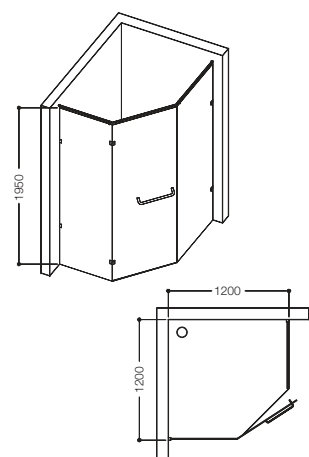

Model: 1840-P / 1140-P

Description: Pentagonal shaped corner entry shower enclosure with two fixed glass and door in between - 3 part

Finish: Chrome

Glass: 8mm / 10mm

8mm

Size: (in mm)

Height	Width	Code
1950	1600 - 2000	JSE-CHR-40P1620H19X
1950	2001 - 2400	JSE-CHR-40P2024H19X
1950	2401 - 2800	JSE-CHR-40P2428H19X
1950	2801 - 3200	JSE-CHR-40P2832H19X

10mm

Size: (in mm)

Height	Width	Code
1950	1601 - 2000	JSE-CHR-40P1620H19X
1950	2001 - 2400	JSE-CHR-40P2024H19X
1950	2401 - 2800	JSE-CHR-40P2428H19X
1950	2801 - 3200	JSE-CHR-40P2832H19X