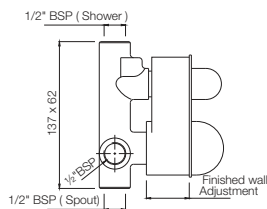

ALD-055
Concealed Body for Single Lever Diverter 35mm Cartridge with Button Assembly, Cartridge Sleeve (Button on Top) But without Exposed Part
Flow rate: 27.77 l/min*