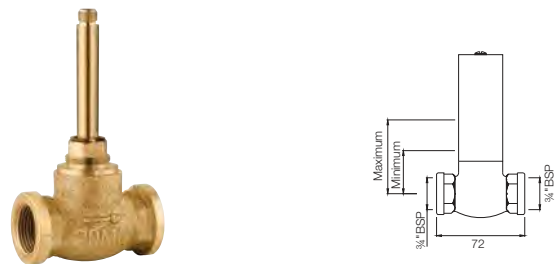

ALD-089

Regular Body of Concealed Stop Cock Suitable For 20 mm Pipe Line with Protection Cap (without Exposed Parts)

*at 3 bar pressure