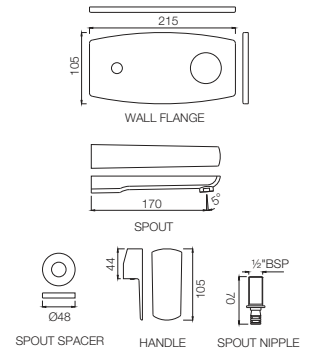

KUP-35233KPM

Exposed Part Kit of Single Lever Basin Mixer Wall Mounted Consisting of Operating Lever, Wall Flange, Nipple & Spout (Suitable For Item ALD-233 & ALD-235)
Flow rate: 13.3 l/min*