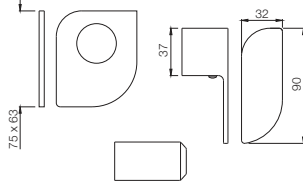

Alive

ALI-85083K

Exposed Part Kit of Concealed Stop Cock & Flush Cock with Fitting Sleeve, Operating Lever & Adjustable Wall Flange with Seal (compatible with ALD-083, ALD-089 & ALD-081)