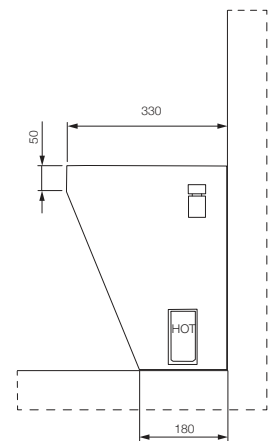

Features

4.5 kW
Single phase
connection

Press
button Start

Vapour Sealed
Chromotherapy

Aroma
therapy

Built in
seating area

Quadrilateral
Design

Inspired by
straight lines

Auto
Drain – 20 min.

Overheat
protection

IP 44
Rating