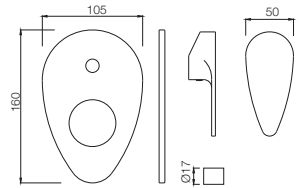

VGP-81065K

Single Lever Exposed Parts Kit of Divertor Consisting Of Operating Lever, Wall Flange (With Seals) & Button Only (Suitable For Item ALD-065)