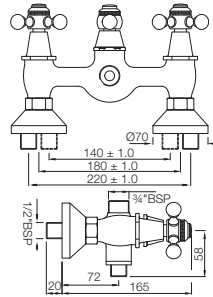

Queen's

QQT-7215

Exposed Wall Mixer with Provision Only for Overhead Shower & Hand Shower with Connecting Legs & Wall Flanges
Flow rate: 52.72 l/min*