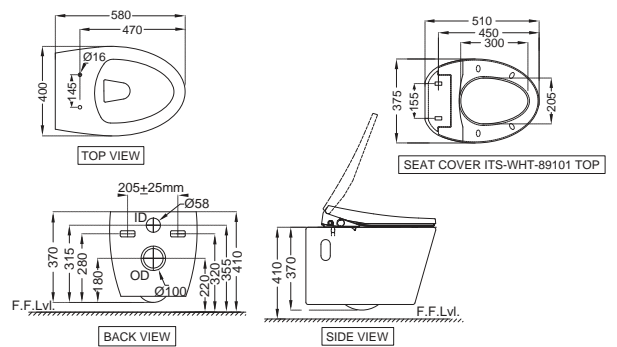

NEW

ITS-WHT-89851S300
Bidspa **Single Piece-WC** with Electronic seat cover, Hinges, Fixing Accessories, Accessories Set and Cistern fittings, Size:360x725x735 mm,
S Trap-300 mm

NEW

ITS-WHT-89953
Bidspa Rimless **Wall Hung WC** with Electronic Seat Cover, Hinges, Accessories Set,
Size:400x580x370 mm