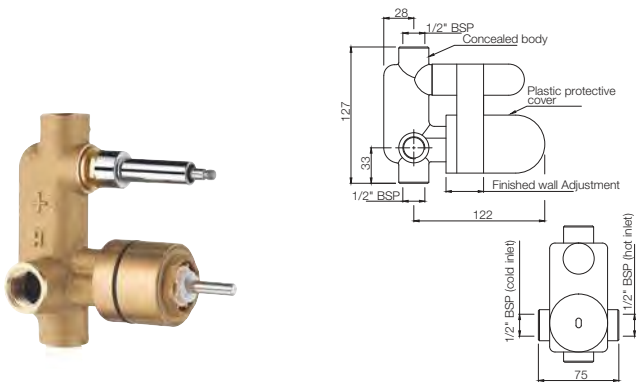

ARC-87065C

Concealed Body for Joystick Diverter 40mm Cartridge with Button Assembly, Cartridge Sleeve (Button On Top) But without Exposed Parts
Flow rate: 32.17 l/min*