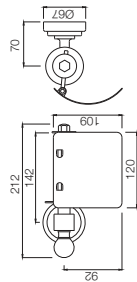

AQN-7753
Toilet Roll Holder with Flap