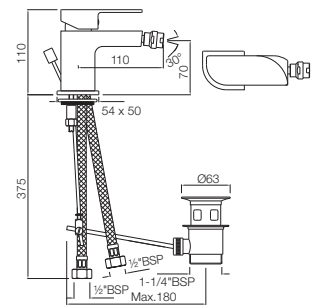

ALI-85213B

Single Lever 1-Hole Bidet Mixer with Popup Waste System with 375mm Long Braided Hoses
Flow rate: 5.16 l/min*

*at 3 bar pressure