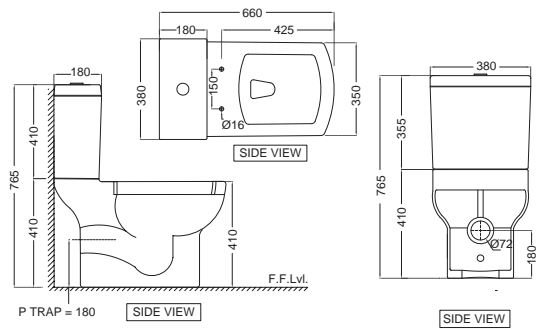

Floor mounted coupled WC
LYS-WHT-38751PSM
Bowl for **Coupled WC** with UF soft close slim seat cover, Hinges, Fixing Accessories and Accessories Set, Size:380x660x765 mm, P trap-180mm
LYS-WHT-38201
Cistern with cistern fittings for 38751PSM & 38751SSM