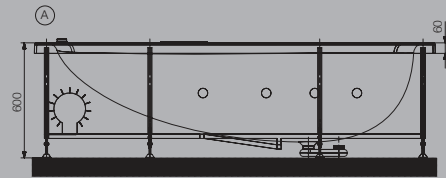

JWP-WHT-VGNT190WX (Water System)

Specifications

PMMA Sheet

PU Green Reinforcement

SS Frame

Level Sensor

Safety Vacuum Breaker

Keypad control

Overflow with drain & filler

Water Pump 1.4 HP

Slim water Jets 8

Back Jets-4

Air Regulator

Disinfection

Headrests

Chromotherapy

JWA-WHT-VGNTPPFX (Front Panel)

JWA-WHT-VGNTPSPX (Side Panel)