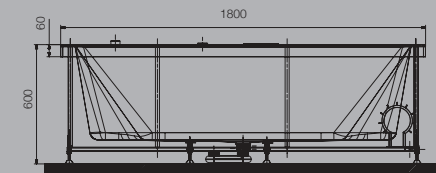

Air Jets 16

Air Regulator

Disinfection

Headrests

Chromotherapy

Kubix Prime 1800 x 1100 x 470 mm

JWP-WHT-KUBIXPM180WX (Water System)

Specifications