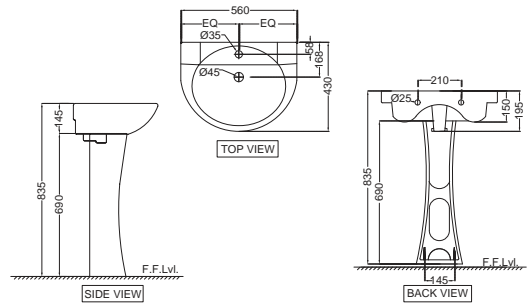

Half pedestal wash basin
CNS-WHT-801
Wall Hung Basin with
Fixing Accessories Set,
Size: 550 x 400 x 195mm
CNS-WHT-305
Half Pedestal with Fixing
Accessories for CNS-WHT-801