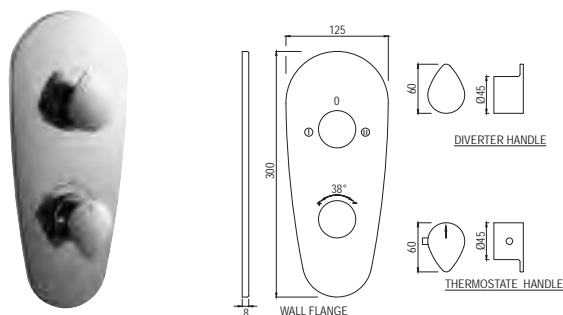

VGP-81681K

Aquamax Exposed Part Kit of Thermostatic Shower Mixer with 2-way diverter (Suitable for ALD-681)