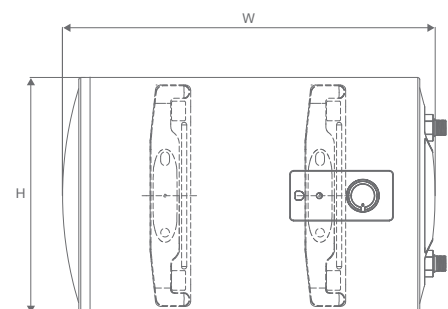

Product Specifications

Details	Elena Horizontal (Manual)		
Volume (L)	15/25		
Rated Wattage	2 kW		
Voltage / Frequency (V/Hz)	230V/50Hz		
Temperature Range	25°C to 75°C		
Working Pressure (Mpa)	0.8		
Inlet / Outlet Connection (Inch)	1/2		
Warranty	7 Years on Tank 4 Years on Heating Element 2 Years on Other Parts		
Product Dimensions (in mm)	W	H	
	15 Litres	495	320
	25 Litres	747	320

Available with Inlet / outlet on left hand side (LHS) and right hand side (RHS) Ideal for installation above false ceilings