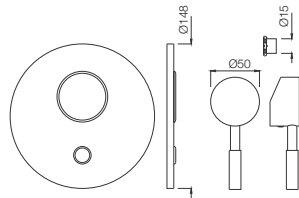

Solo

SOL-6075K

Single Lever Exposed Parts Kit of Diverter Consisting Of Operating Lever, Wall Flange (With Seals) & Button Only (Suitable For Item ALD-075)