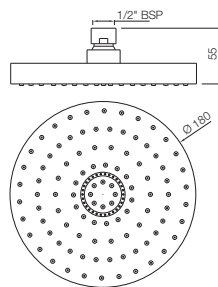

OHS-1755

Overhead Shower ø180mm Round Shape Single Flow with Air Effect (ABS Body & Face Plate Chrome Plated) with Rubit Cleaning System
Flow rate: 13.63 l/min*