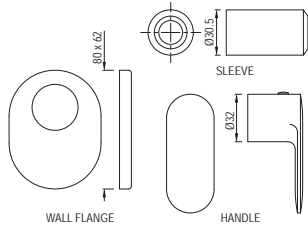

Opal Prime

OPP-15083KPM

Exposed Part Kit of Concealed Stop Cock & Flush Cock with Fitting Sleeve, Operating Lever & Adjustable Wall Flange with Seal (compatible with ALD-083, ALD-089 & ALD-081)