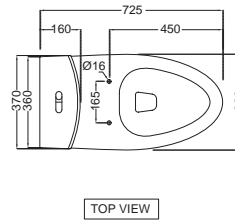

ONS-WHT-10853
Rimless **Single Piece WC** with
UF soft close slim seat
cover, Hinges, Fixing
Accessories, Accessories Set
and Cistern Fittings,
Size : 380x725x690 mm,
S Trap - 300 mm

TOP VIEW