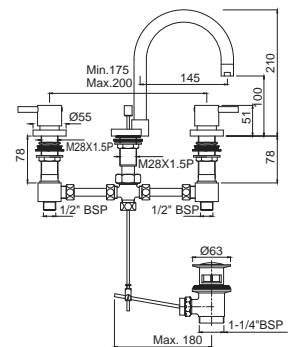

Quarter Turn | Basin

FLR-5167NB

Central Hole Basin Mixer with Regular Spout without Popup Waste System with 450mm Long Braided Hoses, 20mm Cartridge Size
Also available

FLR-5169NB

Central Hole Basin Mixer with Round Spout with Popup Waste System with 450mm Long Braided Hoses, 20mm Cartridge Size
Flow rate: 16.83 l/min*