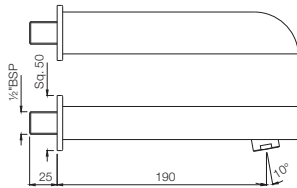

Alive

SPJ- 85429

Bathtub Spout with Wall Flange
Flow rate: 22.81 l/min*