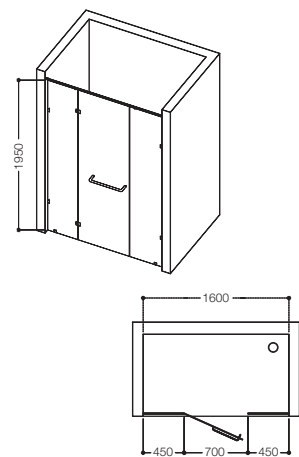

Model: 1830-G / 1130-G

Description: Wall to wall shower enclosure with two fixed glass and openable door in between - 3 part

Finish: Chrome

Glass: 8mm / 10mm

8mm

Size: (in mm)

Height	Width	Code
1950	1200 - 1600	JSE-CHR-830G1216H19X
1950	1601 - 2000	JSE-CHR-830G1620H19X
1950	2001 - 2400	JSE-CHR-830G2024H19X
1950	2401 - 2800	JSE-CHR-830G2428H19X

10mm

Size: (in mm)

Height	Width	Code
1950	1200 - 1600	JSE-CHR-130G1216H19X
1950	1601 - 2000	JSE-CHR-130G1620H19X
1950	2001 - 2400	JSE-CHR-130G2024H19X
1950	2401 - 2800	JSE-CHR-130G2428H19X