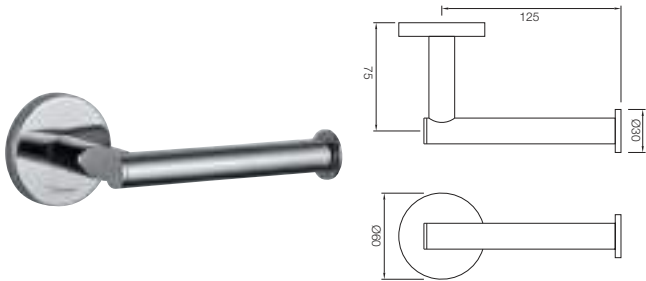

Bath Accessories

ACN-1155S
Spare Toilet Roll Holder, Stainless Steel