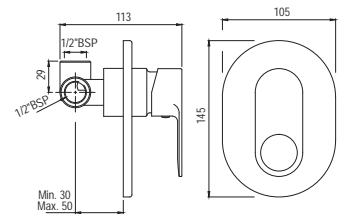

ORP-10227PM

Single Lever Concealed Deusch Mixer with Provision for Connection to Overhead Shower only
Flow rate: 21.97 l/min*