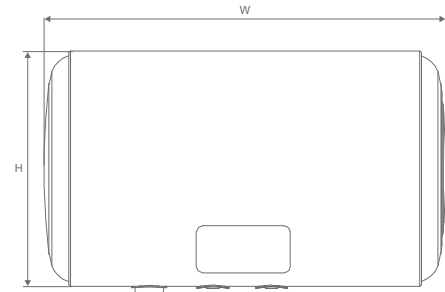

VERSA

(Digital)

Available in 40/60/80/100 litres
For use with shower panels for bathtubs

Product Specifications

Details	Versa Horizontal (Digital)		
Volume (L)	40/60/80/100		
Rated Wattage	1/2/3 kW		
Voltage / Frequency (V/Hz)	230V/50Hz		
Temperature Range	35°C to 75°C		
Working Pressure (Mpa)	0.8		
Inlet / Outlet Connection (Inch)	1/2		
Warranty	7 Years on Tank 4 Years on Heating Element 2 Years on Other Parts		
Product Dimensions (in mm)		H	W
	40 Litres	400	685
	60 Litres	400	925
	80 Litres	470	895
	100 Litres	470	1065

Recommended for: Overhead Showers / Shower Panels / Bathtubs