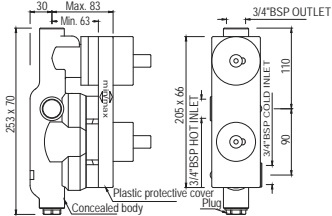

Thermostatic Mixers (Aquamax)

Concealed Body

ALD-661
Aquamax Concealed Body of Thermostatic Shower Mixer