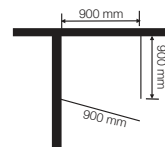

Model: 1840-F / 1140-F

Description: Corner Enclosure with One Fixed Glass and Openable Door - 2 parts

Finish: Chrome

Glass: 8mm / 10mm

8mm

Size: (in mm)

Height	Width	Code
1950	800 - 1200	JSE-CHR-840F0812H19X
1950	1201 - 1600	JSE-CHR-840F1216H19X
1950	1601 - 2000	JSE-CHR-840F1620H19X

10mm

Size: (in mm)

Height	Width	Code
1950	800 - 1200	JSE-CHR-140F0812H19X
1950	1201 - 1600	JSE-CHR-140F1216H19X
1950	1601 - 2000	JSE-CHR-140F1620H19X

Tempered Glass

EZEE KLEEN