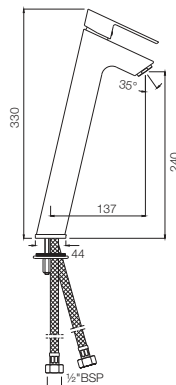

Also available

LYR-38051B

Single Lever Basin Mixer with Popup Waste and 450mm Long Braided Hoses
Flow rate: 14.8 l/min*

LYR-38005B

Single Lever Tall Boy with 150mm Extension Body & 600mm Long Braided Hoses
Flow rate: 14.8 l/min*