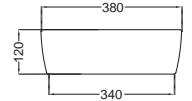

NEW

SIDE VIEW

NEW

SIDE VIEW

NEW