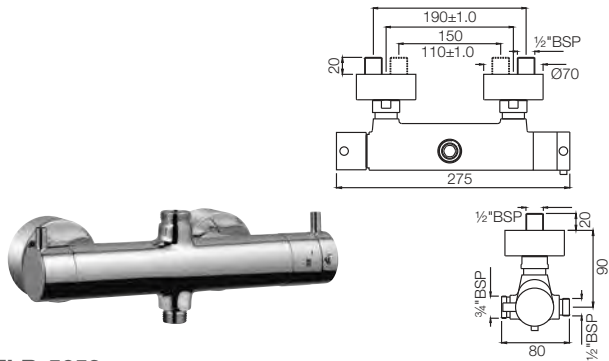

Thermostatic Mixers (Aquamax)

FLR-5653

Multifunction Thermostatic Shower Mixer with Integrated Divertor and Provision for Connection to Exposed Shower Pipe (SHA-1213), Overhead & Hand Shower with Connecting Legs & Wall Flange
Flow rate: 35.16 l/min*