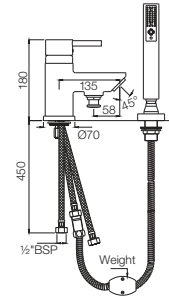

FLR-5105B

Single Lever 1- Hole Bath & Shower Mixer (High Flow) Tub Mounted With Concealed Provision For Connection to Hand Shower With 450mm Long Braided Hoses