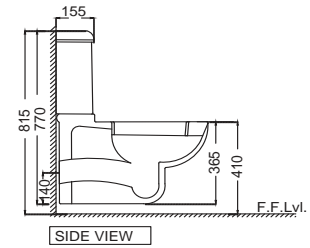

Continental

CNS-WHT-353S

Bowl for **Extended Wall hung-WC** with PP soft close seat cover, Hinges, Accessories Set, Size: 375 x 620 x 770mm

CNS-WHT-203

Cistern with cistern fittings for CNS-WHT-353N & 353S

NEW

CNS-WHT-751PN

Bowl for **Coupled WC** with PP normal close seat cover, Hinges, Fixing Accessories and Accessories Set, Size: 410x665x810 mm, P Trap-180mm

CNS-WHT-751PS

Bowl for **Coupled WC** with PP soft close seat cover, Hinges, Fixing Accessories and Accessories Set, Size: 410x665x810 mm, P Trap-180mm

CNS-WHT-201

Cistern with cistern fittings for CNS-WHT-751PN, 751PS

CNS-WHT-755SS

Bowl for **Coupled WC** with PP soft close seatcover, Hinges, Fixing Accessories and Accessories Set, Size: 360 x 680 x 765mm, S trap - 220mm

CNS-WHT-207

Cistern with cistern fittings for 755SN, 755SS, 755PS and 755PN

CNS-WHT-755SN

Bowl for **Coupled WC** with PP normalclose seat cover, Hinges, Fixing Accessories and Accessories Set, Size: 360 x 680 x 765mm, S trap- 220mm

CNS-WHT-207

Cistern with cistern fittings for 755SN, 755SS