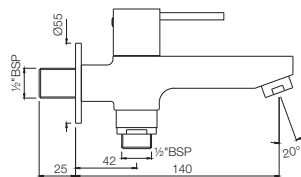

DRC-37041

2 Way Bib Cock with Wall Flange
Flow rate: 14.5 l/min*