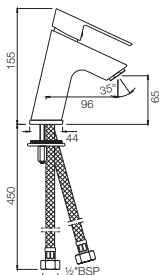

Aquamax Exposed Part Kit of Thermostatic Shower Mixer with 3-way diverter (Suitable for ALD-683)

*at 3 bar pressure

LYRIC

Lyric

Single Lever | Basin

LYR-38001B

Single Lever Basin Mixer without Popup Waste with 450mm Long Braided Hoses