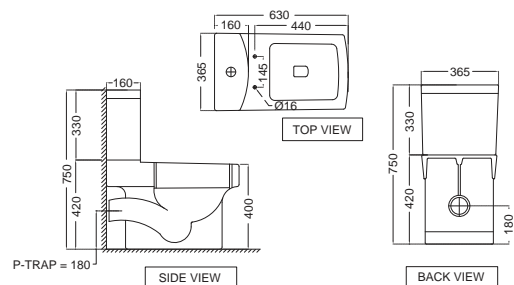

Floor mounted coupled WC
FNS-WHT-40751PSM
Bowl for **Coupled WC** with UF
soft closeslim seat cover, Hinges,
Fixing Accessories Set and
Accessories Set,
Size : 365x630x750 mm,
P Trap-180mm
FNS-WHT-40201
Cistern with cistern fittings for
40751PSM & 40751SSM