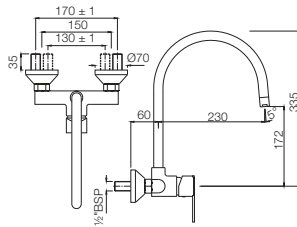

Fonte

Single Lever | Kitchen

FON-40165

Single Lever Sink Mixer With Swinging Spout on Upper Side (Wall Mounted Model) With Connecting Legs & Wall Flanges
Flow rate: 13.95 l/min*