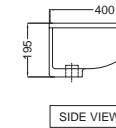

Fonte

FNS-WHT-40931
Table Top Basin,
Size: 500x420x200 mm

FNS-WHT-40601
Counter Top Basin,
Size: 570x420x180 mm

FNS-WHT-40701
Under Counter Basin with
Fixing Accessories,
Size: 595x400x195mm,
Shape: Rectangular

Full pedestal basin

FNS-WHT-40801
Wall Hung Basin with Fixing
Accessories,
Size: 610x480x195 mm
FNS-WHT-40301
Full pedestal for
FNS-WHT-40801