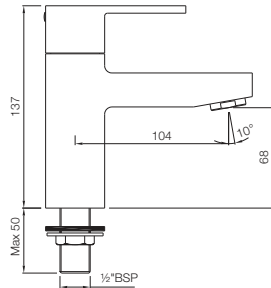

Fusion

Quarter Turn | Basin

FUS-29001

Pillar Cock
Flow rate: 17.78 l/min*