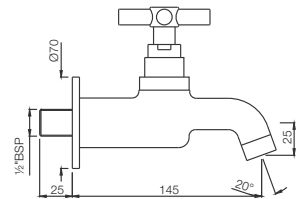

SOL-6359

Sink Cock (Table Mounted) with Angular Knob
Flow rate: 17.88 l/min*

Quarter Turn | Taps

SOL-6037

Bib Cock (Angular Shape) With Wall Flange
Flow rate: 18.18 l/min*

SOL-6047

Bib Cock (Straight Line Model) With Wall Flange
Flow rate: 18.21 l/min*