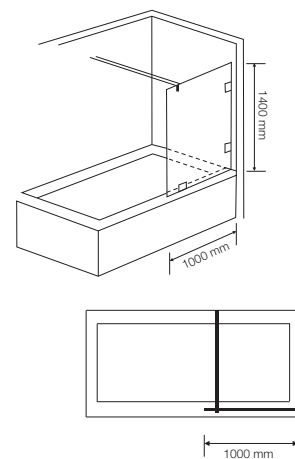

Tempered Glass

EZEE KLEEN