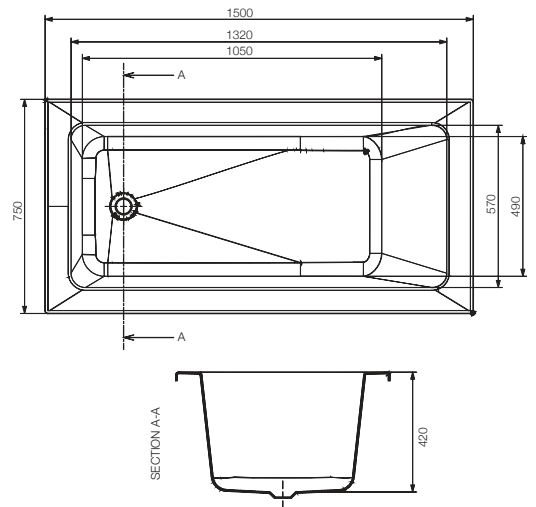

Note: Drain pipe/Europa kit are mandatory products for installation of all the bathtubs. Accessories shown in the image are not a part of the product