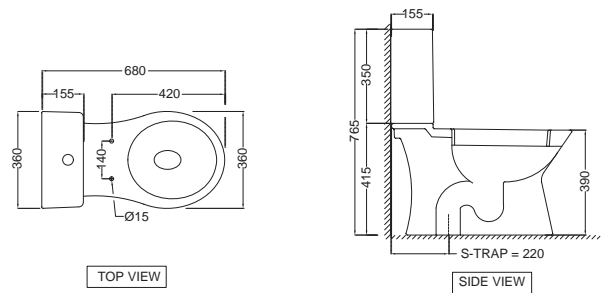

SIDE VIEW

TOP VIEW

BACK VIEW

CNS-WHT-755SS

Bowl for **Coupled WC** with PP soft close seatcover, Hinges, Fixing Accessories and Accessories Set, Size: 360 x 680 x 765mm, S trap - 220mm

CNS-WHT-207

Cistern with cistern fittings for 755SN, 755SS, 755PS and 755PN