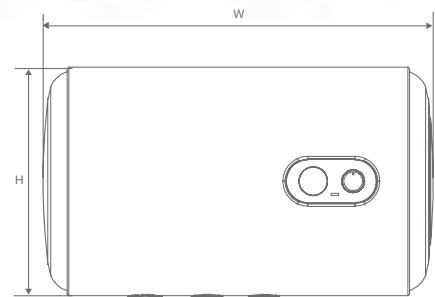

Product Specifications

Details	Versa Horizontal (Manual)	
Volume (L)	40/60/80/100	
Rated Wattage	40/60 L - 2 kW	
	80/100 L - 3 kW	
Voltage / Frequency (V/Hz)	230V/50Hz	
Temperature Range	35°C to 75°C	
Working Pressure (Mpa)	0.8	
Inlet / Outlet Connection (Inch)	1/2	
Warranty	7 Years on Tank	
	4 Years on Heating Element	
	2 Years on Other Parts	
Product Dimensions (in mm)	H	W
	40 Litres	400 685
	60 Litres	400 925
	80 Litres	470 895
	100 Litres	470 1065

Recommended for: Overhead Showers / Shower Panels / Bathtubs