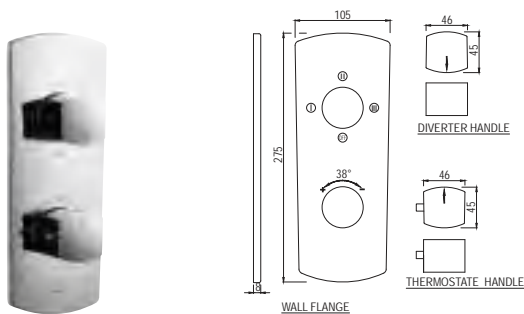

KUP-35683KPM

Aquamax Exposed Part Kit of Thermostatic Shower Mixer with 3-way diverter (Suitable for ALD-683)