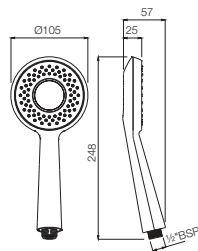

HSH-WHM-1715

Hand Shower ø105mm Round Shape Single Flow with Air Effect (ABS Body with Face Plate White Matt) with Rubit Cleaning System
Flow rate: 9.92 l/min*
*at 3 bar pressure