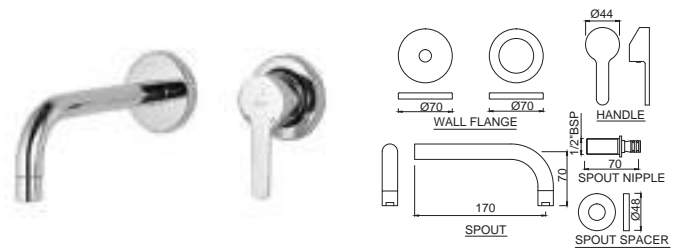

FUS-29231K

Exposed Parts Kit of Single Lever Basin Mixer Wall Mounted Consisting of Operating Lever, Nipple, Spout & Two Wall Flanges (Suitable for item ALD-233PSO & ALD-235PSO)