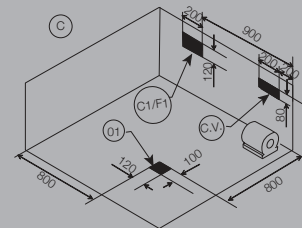

Disinfection

Headrests

Chromotherapy

FUSION 1400 X 1400 X 450 mm

JWP-WHT-GMI140WX (Water System)

Specifications

PMMA Sheet

PU Green Reinforcement