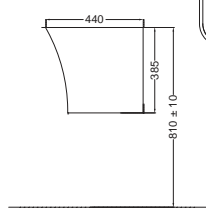

ARS-WHT-39803
Wall Hung Integrated Basin
with Fixing Accessories,
Size 500x440x385 mm

SIDE VIEW