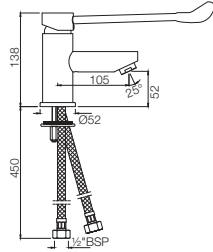

*at 3 bar pressure

MEDI SERIES

Medi Series

Basin

FLR-5033B

Florentine Single Lever Surgical Purpose Elbow Action Basin Mixer with Extended Operating Lever without Popup Waste System with 450mm Long Braided Hoses
Flow rate: 16.78 l/min*