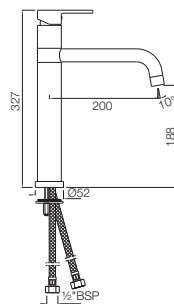

FUS-29009B

Single Lever Sink Mixer with 210mm Extension Body Swinging Spout without popup Waste (Table Mounted) with 600mm Long Braided Hoses
Flow rate: 15.13 l/min*