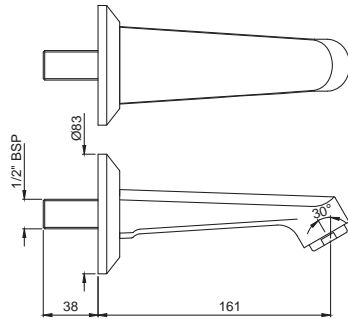

Bathtub Spouts

Continental

SPJ-429
Bathtub Spout with Wall Flange
Flow rate: 36.98 l/min*

SPJ-433
Bathtub Spout 235mm Long with Wall Flange
Flow rate: l/min*