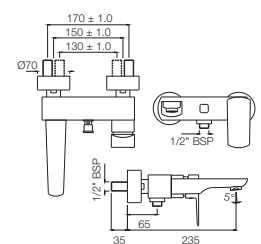

KUP-35119PM

Single Lever Wall Mixer with Provision of Hand Shower, But without Hand Shower
Flow rate: 21.62 l/min*

*at 3 bar pressure