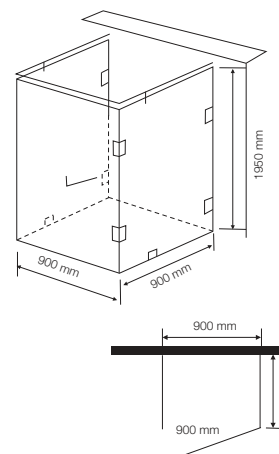

Tempered Glass