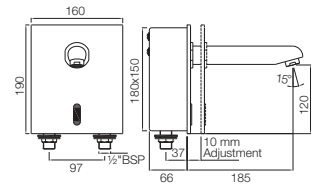

SNR-STL-51071

Aquisense Sensor Faucet for Wash Basin with 200mm Long Spout (Wall Mounted Model) Complete with Plastic Installation Box with 2 Nos. Control Cocks For Hot & Cold Water Supply
Flow rate: 12.17 l/min*