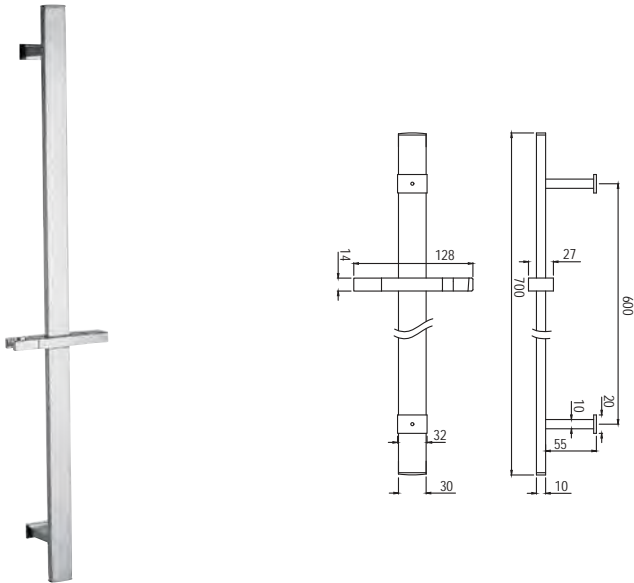

Showers | Accessories

Sliding Rails

SHA-1183

Sliding Rail 700X30X10mm Flat Shape with Hand Shower Holder