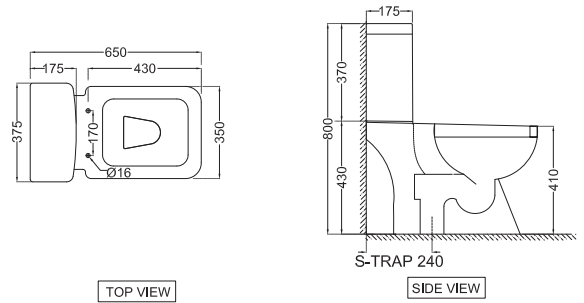

Floor mounted coupled WC
ARS-WHT-39751S
Bowl for **Coupled WC** with PP soft close seat cover, Hinges, Fixing Accessories and Accessories Set,
Size: 375x650x800 mm, S trap-250mm
ARS-WHT-39201
Cistern with cistern fittings for 39751P & S