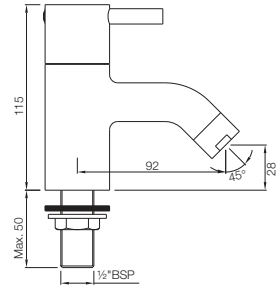

FLR-5011N

Pillar Cock
Flow rate: 21.33 l/min*