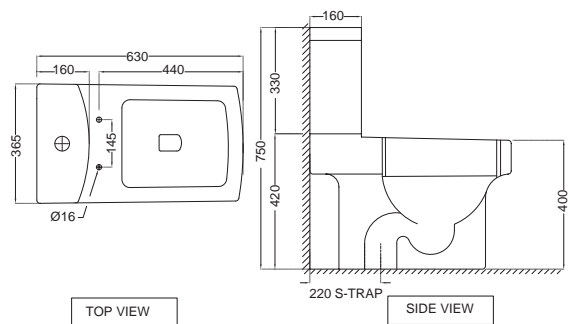

Floor mounted coupled WC
FNS-WHT-40751SSM
Bowl for **Coupled WC** with UF
soft close slim seat cover,
Hinges, Fixing Accessories Set
and Accessories Set,
Size : 365x630x750 mm,
S Trap-220mm
FNS-WHT-40201
Cistern with cistern fittings for
40751PSM & 40751SSM