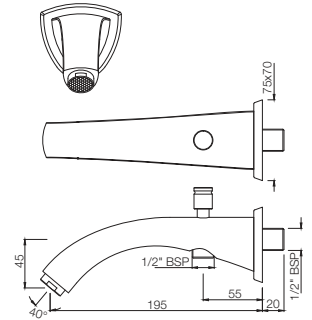

SPJ-87463

Bath Tub Spout with Button attachment for Hand Shower
with Wall Flange
Flow rate: 28.97 l/min*