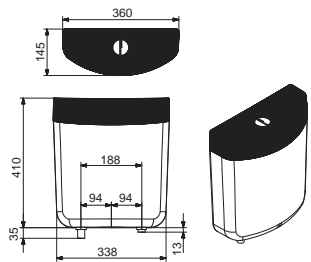

WHC-WHT-184BTT

Wall Hung Cistern with Black Top & Installation Kit, But without Drainage Pipes (Suitable for Orissa Pan)