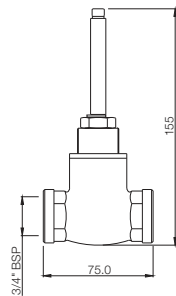

ALD-087FT

Extra Heavy Body of Concealed Stop Cock Suitable for 20mm Pipe Line with Plastic Protection Cap (without Exposed Parts)