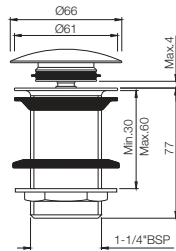

ALD-727

Click Clack Waste 32mm Size Full Thread With 80mm Height

ALD-709

Waste coupling 32mm Size Half Thread with 80mm height
Also available

ALD-709L130

Waste Coupling 32mm Size Half Thread with 130mm height