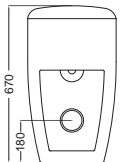

NEW

CNS-WHT-851P
Single Piece WC with PP Soft Seat cover, Hinges, Fixing Accessories, Accessories Set, and Cistern fittings, Size:370x685x675mm, P trap-180mm

TOP VIEW

SIDE SECTION

BACK VIEW

NEW

CNS-WHT-551PN
EWC with PP normalclose seat cover, Hinges, Fixing Accessories Set, Size: 365 x 550 x 400 mm, P Trap