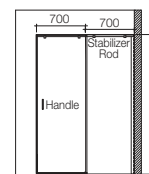

Model: Fusion Plus

Description: "L" shaped shower enclosure with sliding door and entry from the front

Finish: Chrome

Glass: 8mm

Sizes: (in mm)

Height	Width	Code
1950	1200 x 800	JSE-CHR-FUSP1280X
1950	1200 x 900	JSE-CHR-USP1290X
1950	1200 x 1000	JSE-CHR-FUSP1210X

Front View

Tempered Glass

EZEE KLEEN

Ready to fit