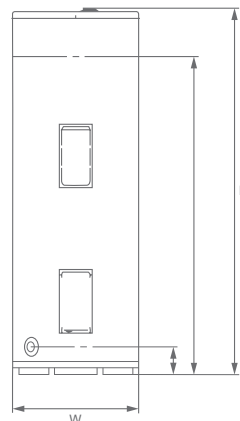

Product Specifications

Details	Verna Floor Mounted (Manual)		
Volume (L)	200/300/400/500		
Rated Wattage	200/300/400L - 2.5 kW x 2 500L - 3.00 kW x 2		
Voltage / Frequency (V/Hz)	230V/50Hz		
Temperature Range	35°C to 75°C		
Working Pressure (Mpa)	1.0		
Inlet / Outlet Connection (Inch)	3/4		
Warranty	3 Years on Tank 3 Years on Heating Element 3 Years on Other Parts		
Product Dimensions (in mm)		W	H
	200 Litres	540	1575
	300 Litres	650	1600
	400 Litres	710	1650
	500 Litres	710	1999

Recommended as the Centralised Heating Solution for Multiple Bathrooms