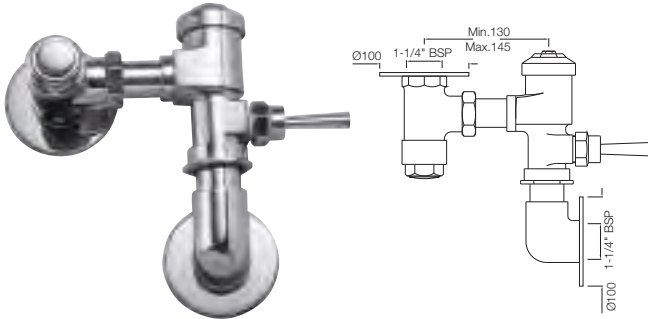

FLUSH VALVES

Flush Valves

FLV-1015

Flush Valve Complete with 32mm Size Control Cock with Elbow Set & Wall Flanges (Regular Size)

Also available

FLV-1015NEL

Flush Valve Complete with 32mm Size Control Cock with Elbow Set & Wall Flanges (NEL Size)