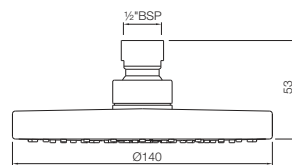

Overhead Showers

OHS-1709

Overhead Shower ø105mm Round Shape Single Flow with Air Effect (ABS Body & Face Plate Chrome Plated) with Rubit Cleaning System
Flow rate: 12.12 l/min*

OHS-1719

Overhead Shower ø105mm Round Shape Multi Flow with Air Effect (ABS Body & Face Plate Chrome Plated) with Rubit Cleaning System
Flow rate: 11.89 l/min*