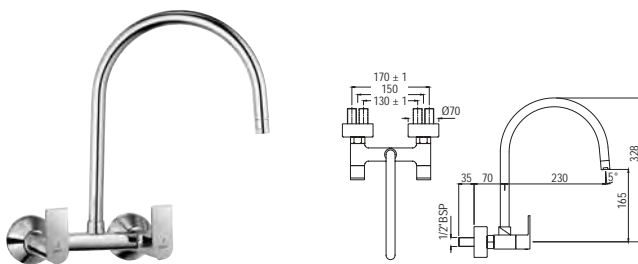

Quarter Turn | Kitchen

LYR-38309

Sink Mixer With Regular Swinging Spout (Wall Mounted Model) With Connecting Legs & Wall Flanges
Flow rate: 15.53 l/min*