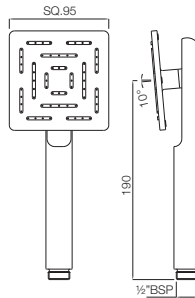

HSB-1655

Maze Hand Shower 95X95mm Square Shape Single Flow (Face Plate Stainless Steel & ABS Body in Chrome finish) with Rubit Cleaning System

Flow rate: 23.34 l/min*

Registered design no.283939