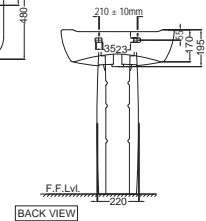

Half pedestal basin

FNS-WHT-40801
 Wall Hung Basin with Fixing
 Accessories,
 Size: 610x480x195 mm
FNS-WHT-40305
 Half pedestal with Fixing
 Accessories
 for FNS-WHT-40801

FNS-WHT-40951
 Wall Hung WC with UF soft
 close seat cover, Hinges,
 Accessories Set,
 Size: 360x 540x405 mm