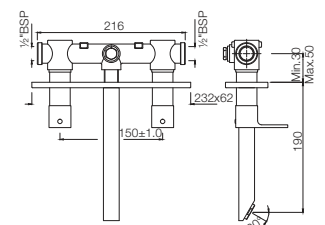

*at 3 bar pressure

Lyric

Quarter Turn | Bath & Shower

LYR-38441K

Exposed Part Kit of Single Concealed Stop Cock Consisting of Operating Lever, Cartridge Sleeve, Wall Flange (with Seals) & Basin Spout (Compatible with ALD-441)
Flow rate: 16.71 l/min*