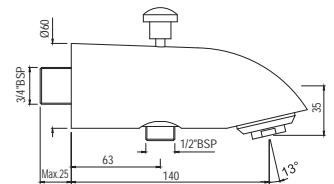

SPJ-467

Bathtub Spout Heavy Casted Body with Button Attachment
for Hand Shower

*at 3 bar pressure