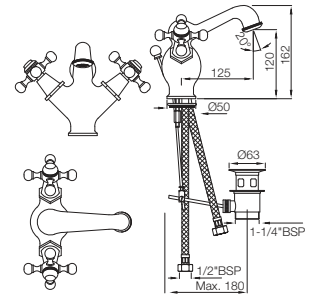

The finishes depicted here are only indicative and may differ from that on the actual product.

Queen's

Quarter Turn | Basin

QQT-7167B

Central Hole Basin Mixer with Regular Spout without Popup Waste System with 450mm Long Braided Hoses
Flow rate: 21.32 l/min*