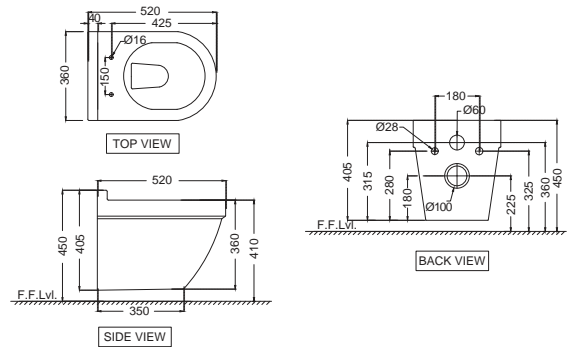

NEW

SLS-WHT-6953BI
 Rimless, Blind Installation Wall
 Hung WC with PP soft close slim
 seat cover, Hinges, Accessories
 Set, Size: 360x520x405 mm
 Also available
SLS-WHT-6953UFBI
 Rimless, Blind Installation Wall
 Hung WC with UF soft close slim
 seat cover, Hinges, Accessories
 Set, Size: 360x520x405 mm