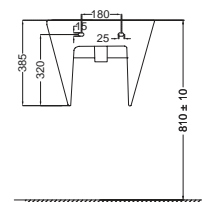

Aria

ARS-WHT-39901
Table Top Basin,
Size:420x420x135 mm

BACK VIEW