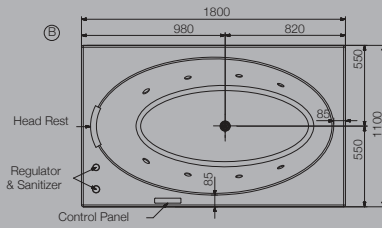

Air Regulator

Disinfection

Headrests

Chromotherapy

D'ARC 1800 X 1100 X 470 mm

JWP-WHT-DARC180WX (Water System)

Specifications

PMMA Sheet