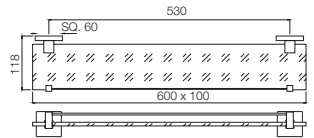

AKP-35771P
Glass Shelf 600mm Long