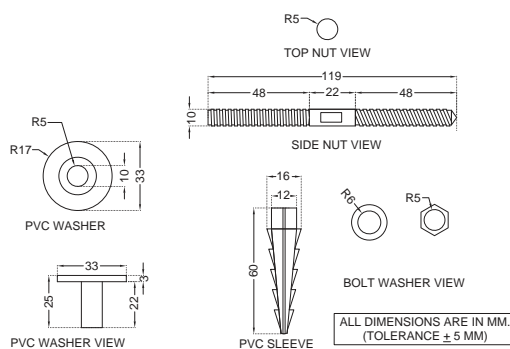

ALL DIMENSIONS ARE IN MM.
(TOLERANCE ± 5 MM)