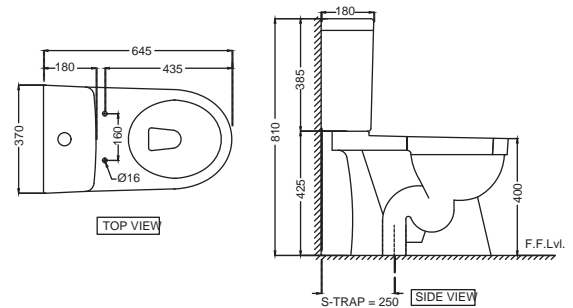

OPS-WHT-15201

Cistern with cistern fittings for 15751SUF & 15751PUF