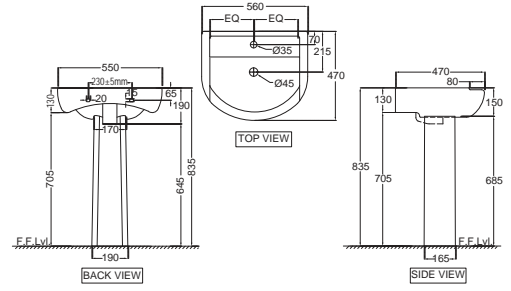

ARS-WHT-39801
Wall Hung Basin with
Fixing Accessories,
Size:560x470x190 mm
ARS-WHT-39305
Half Pedestal with
Fixing Accessories for
ARS-WHT-39801