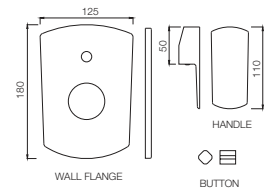

KUP-35065KPM

Single Lever Exposed Parts Kit of Divertor Consisting of Operating Lever, Wall Flange (with Seals) & Button Only (Suitable For Item ALD-065)

*at 3 bar pressure