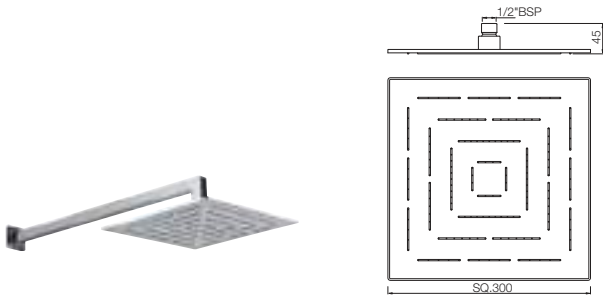

*at 3 bar pressure

Showers | Rain Showers

OHS-1639

Maze Overhead Shower 300x300mm Square Shape Single Flow (Body & Face Plate Stainless Steel with Chrome Finish) with Rubit Cleaning System
Flow rate: 42.9 l/min*