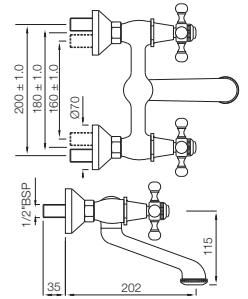

QQT-7219

Wall Mixer Non-Telephonic Shower Arrangement with Connecting Legs & Wall Flanges
Flow rate: 35.53 l/min*