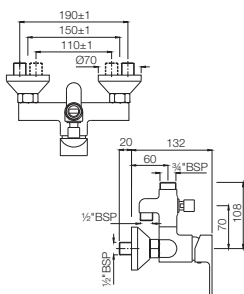

LYR-38145

Single Lever Exposed Shower Mixer With Provision For Connection to Exposed Shower Pipe (SHA-1213) & Hand Shower With Connecting Legs & Wall Flanges
Flow rate: 22.23 l/min*