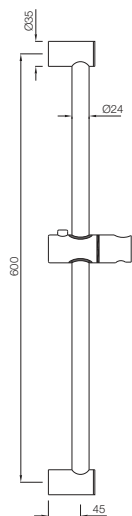

Showers | Accessories

Sliding Rails

SHA-1199N

Sliding Rail $\varnothing$ 24mm & 600mm Long Round Shape with Hand Shower Holder