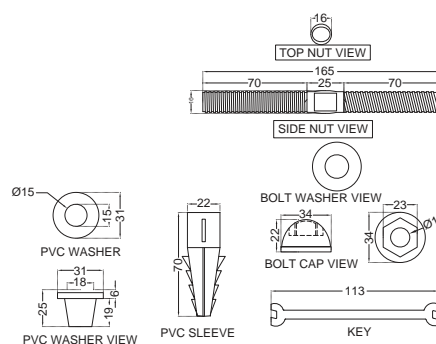

Urinals

URS-WHT-13261
Urinal, Size: 355x340x535 mm

URS-WHT-13263
Urinal with Fixing Accessories,
Size: 340x320x650 mm

Accessories

ZPS-WHT-VB01
Vario bend

ZPS-SNS-RB01
Rack Bolt for WC
(Stainless Steel)

ZPS-MST-RB02
Rack Bolt for WC (Mild Steel)