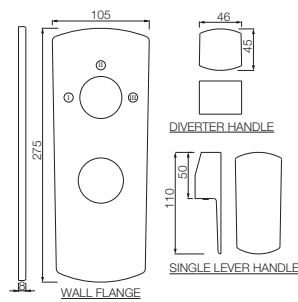

KUP-35783KPM

Aquamax Exposed Part Kit of Single Lever Shower Mixer with 3-way diverter (Suitable for ALD-783)