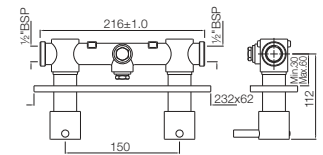

FLR-5431N

Two Concealed Stop Cocks (Composite One Piece Body)