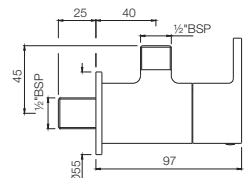

FUS-29053

Angular Stop Cock with Wall Flange
Flow rate: 66.66 l/min*

*at 3 bar pressure