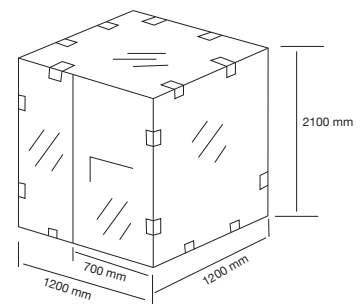

Glass: 8mm / 10mm

8mm

Size: (in mm)

Height	Width	Code
2100	2000 - 2400	JSE-CHR-840S2224H21X
2100	2401 - 2800	JSE-CHR-840S2428H21X

10mm

Size: (in mm)

Height	Width	Code
2100	2000 - 2400	JSE-CHR-140S2224H21X
2100	2401 - 2800	JSE-CHR-140S2428H21X