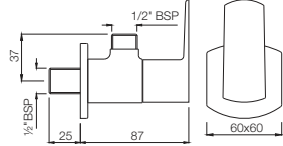

Kubix Prime

KUP-35053PM

Angular Stop Cock with Wall Flange
Flow rate: 32.7 ℓ/min*