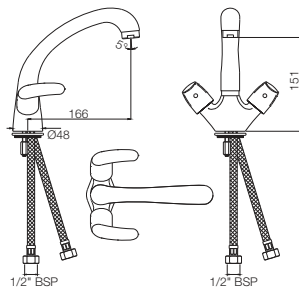

EKO-33309B

Sink Mixer with Swinging Spout (Table Mounted Model) with 450mm Long Braided Hoses