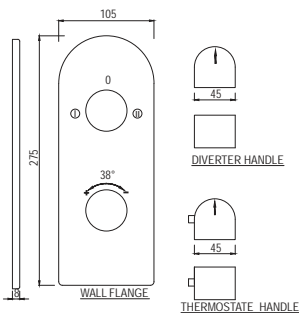

ARI-39681K

Aquamax Exposed Part Kit of Thermostatic Shower Mixer with 2-way diverter (Suitable for ALD-681)