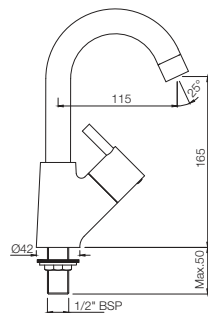

FLR-5359N

Sink Cock (Table Mounted) with Angular Knob