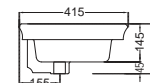

Aria

ARS-WHT-39901
Table Top Basin,
Size:420x420x135 mm

SIDE VIEW