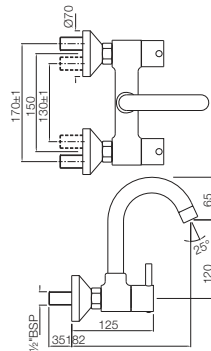

*at 3 bar pressure

Florentine

FLR-5095N

Bath Tub Filler Consisting of 2 Control Cocks and one Spout, 20mm Cartridge Size
Flow rate: 58.91 l/min*

Quarter Turn | Bidet

FLR-5613NB

1-Hole Bidet Mixer with Pop-up Waste System with 375mm Long Braided Hoses
Flow rate: 7 l/min*