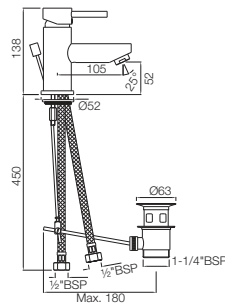

FLR-5051B

Single Lever Basin Mixer with Popup Waste System & 450mm Long Braided Hoses
Flow rate: 16 l/min*