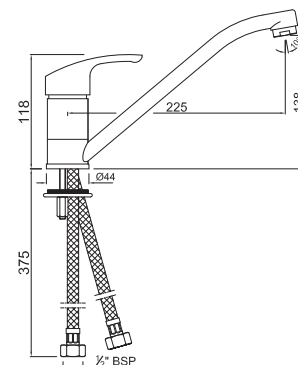

EKO-33173B

Single Lever Sink Mixer with Swinging Spout (Table Mounted) with 450mm Long Braided Hoses
Flow rate: 15.35 l/min*

Quarter Turn | Basin

EKO-33167B

Central Hole Basin Mixer without Popup Waste System with 450mm Long Braided Hoses