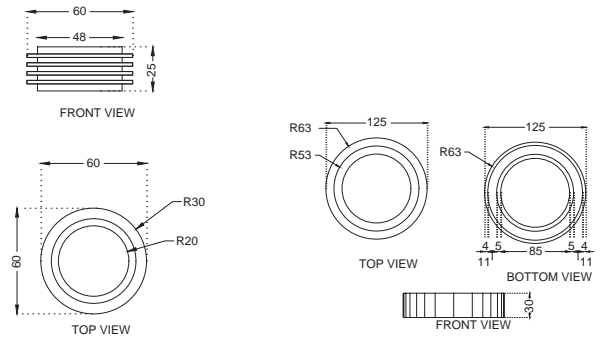

Accessories

ZPS-WHT-GK01
Inlet and Outlet Gasket