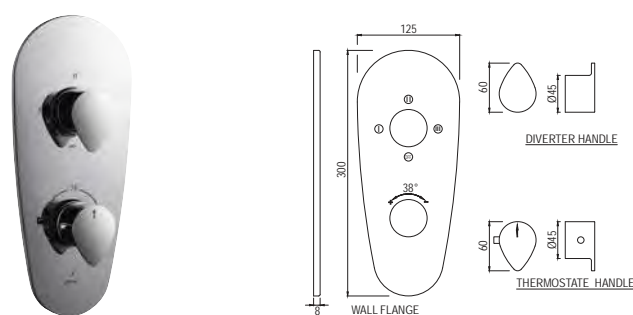

Aquamax Thermostatic Mixer

VGP-81661K

Aquamax Exposed Part Kit of Thermostatic Shower Mixer (Suitable for ALD-661)

VGP-81681K

Aquamax Exposed Part Kit of Thermostatic Shower Mixer with 2-way diverter (Suitable for ALD-681)