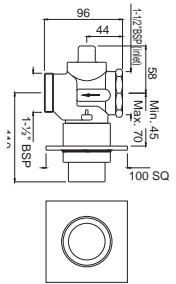

Also available

FLV-1095SQ

Metropole Flush Valve Regular 32mm Size (Concealed Body) with Exposed Shut Off Provision & 100mm Square Plate

Metropole Flush Valves Dual

FLV-1085SQ

Metropole Flush Valve Dual Flow 32mm Size (Concealed Body) with Exposed Shut Off Provision & 100mm Square Plate (3.0/6.0 Lts. Per Flushing)