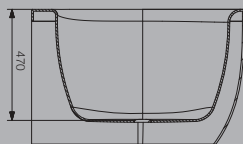

Arc 1900 X 900 X 470 mm
NEW

JWP-WHT-ARC190WX (Water System)

Specifications

PMMA Sheet

PU Green Reinforcement

SS Frame

Level Sensor

Safety Vacuum Breaker

Keypad control

Overflow with drain & filler

Water Pump 1.4 HP

Super slim brass water jets 8

Back Jets-4

Air Regulator

Disinfection

Headrests

Chromotherapy

Slim Suction Cover

JWA-WHT-ARCFPX (Front Panel)

JWA-WHT-ARCSPX (Side Panel)