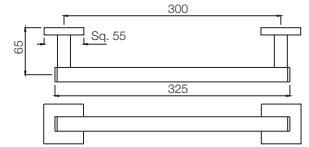

Kubix Prime

AKP-35701PS
Grab Bar 300mm Long, Stainless Steel