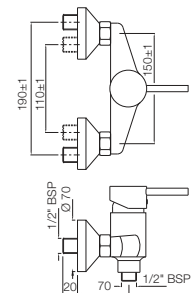

FLR-5149

Single Lever Exposed Shower Mixer for Connection to Hand Shower With Connecting Legs & Wall Flanges

*at 3 bar pressure