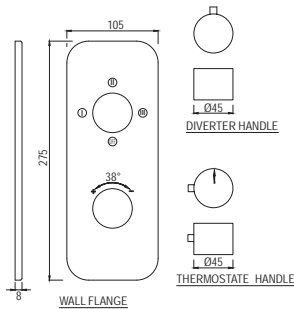

FLR-5683K

Aquamax Exposed Part Kit of Thermostatic Shower Mixer with 3-way diverter (Suitable for ALD-683)