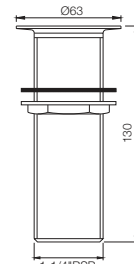

ALD-705L130

Waste Coupling 32mm Size Full Thread with 130mm height

*at 3 bar pressure