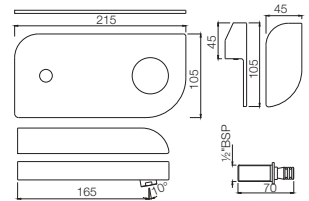

ALI-85233K

Exposed Part Kit of Single Lever Basin Mixer Wall Mounted Consisting of Operating Lever, Wall Flange, Nipple & Spout (Suitable For Item ALD-233 & ALD-235)
Flow rate: 14.76 l/min*