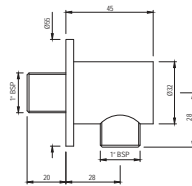

SHA-1195R

Wall Outlet ϕ 30mm, 40mm Long Round Shape with 15mm Thread to Connect Hand Shower Pipe & Flange