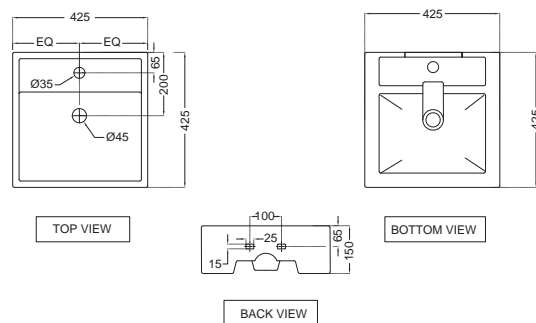

Continental

Full pedestal wash basin
CNS-WHT-801
Wall Hung Basin with Fixing
Accessories,
Size: 550 x 400 x 195mm
CNS-WHT-301
Full Pedestal for
CNS-WHT-801

Full pedestal wash basin
CNS-WHT-811
Wall Hung Basin with Fixing
Accessories,
Size : 560 x 430 x 195mm
CNS-WHT-303
Full Pedestal for
CNS-WHT-811

Half pedestal wash basin
CNS-WHT-801
Wall Hung Basin with
Fixing Accessories Set,
Size: 550 x 400 x 195mm
CNS-WHT-305
Half Pedestal with Fixing
Accessories for CNS-WHT-801

NEW

CNS-WHT-813
Wall Hung Basin with
fixing accessories,
Size : 425 x 425 x 150mm