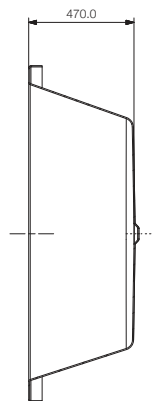

Section A-A