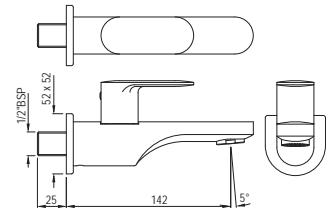

Quarter Turn | Taps

OPP-15441KPM

Exposed Part Kit of Single Concealed Stop Cock Consisting of Operating Lever, Cartridge Sleeve, Wall Flange (with Seals) & Basin Spout (Compatible with ALD-441)
Flow rate: 14.22 l/min*