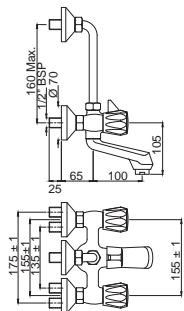

CON-273KNUPR

Wall Mixer with Provision For Overhead Shower with 115mm Long Bend Pipe on Upper Side, Connecting Legs & Wall Flanges