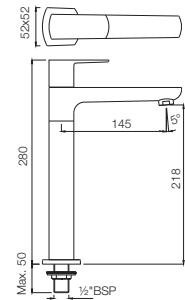

KUP-35213BPM

Single Lever 1-Hole Bidet Mixer with Popup Waste System with 375mm Long Braided Hoses
Flow rate: 7.58 l/min*

Quarter Turn | Basin

KUP-35001PM

Pillar Cock
Flow rate: 14.65 l/min*

KUP-35021PM

Pillar Cock with 190mm Extension Body
Flow rate: 14.29 l/min*