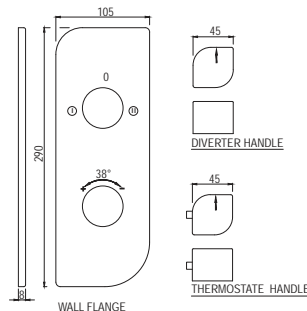

ALI-85681K

Aquamax Exposed Part Kit of Thermostatic Shower Mixer with 2-way diverter (Suitable for ALD-681)