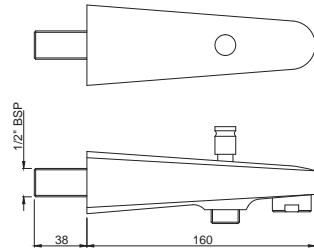

Continental

SPJ-463
Bathtub Spout with Button Attachment for Hand Shower