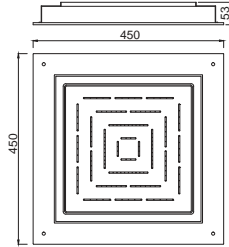

Maze Prime

OHS-1679

Maze Prime Square Shape Single Function Shower 450 X 450mm AISI 304 stainless steel in chrome finish with RGB LED light remote control & installation kit for false ceiling

- Chromotherapy (RGB): LED x 0.23W with 12V Power Supply (SMPS) including Controller, connecting to AC 100-240V, 50-60Hz

Flow rate: 47 ℓ/min*

Registered design no.276017