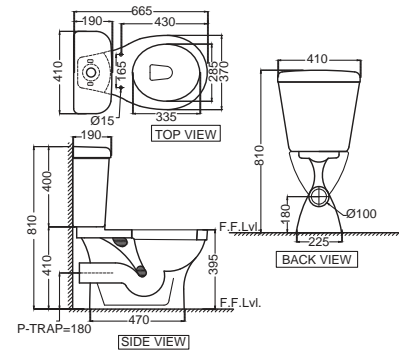

CNS-WHT-201

Cistern with cistern fittings for CNS-WHT-751PN, 751PS

SIDE VIEW

TOP VIEW

BACK VIEW