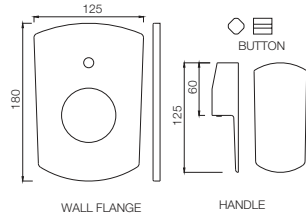

Kubix Prime

KUP-35079KPM

Single Lever Exposed Parts Kit of Hi-flow Divertor
Consisting of Operating Lever, Wall Flange (with Seals) & Button Only (Suitable For Item ALD-079)