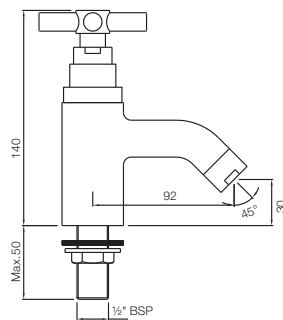

SOL-6011

Pillar Cock
Flow rate: 17.11 l/min*