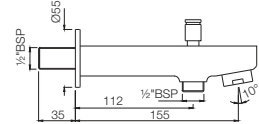

SPJ-29463

Bathtub Spout with Button Attachment for Hand Shower
with Wall Flange
Flow rate: 32.2 l/min*