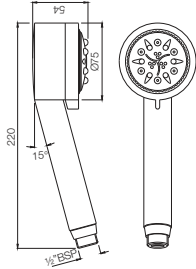

Showers | Multi-Function Showers

HSH-1797

Hand Shower $\varnothing$ 75mm Cylindrical Shape (Rain, Massage & Mist), Chrome Plated ABS Body with Gray Face Plate & Rubit Cleaning System
Flow rate: 13 ℓ /min*