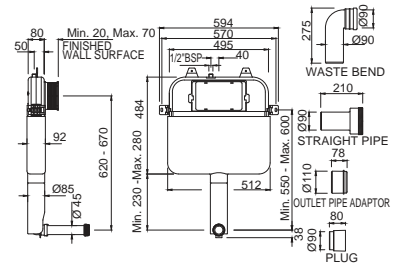

JCS-WHT-2400S

Single Piece Slim Concealed Cistern Body with Installations Kit & "S-Type" drain pipe connection set for Wall Hung WC (without Flush Control Plate)