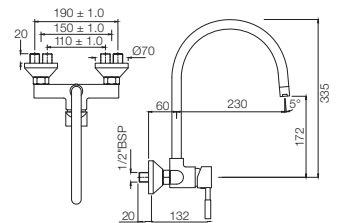

SOL-6165

Single Lever Sink Mixer With Swinging Spout on Upper Side (Wall Mounted Model) With Connecting Legs & Wall Flanges
Flow rate: 13.95 l/min*