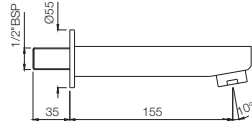

Fusion

SPJ-29429

Bathtub Spout with Wall Flange
Flow rate: 36.43 l/min*