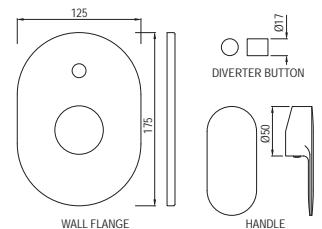

OPP-15065KPM

Single Lever Exposed Part Kit of Diverter Consisting of Operating Lever, Wall Flange (with Seals) & Button Only (Suitable For Item ALD-065)

*at 3 bar pressure