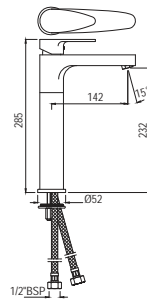

VGP-81005NB

Single Lever Tall Boy with 180mm Extension Body Fixed Spout without PopUp Waste System with 600mm Long Braided Hoses
Flow rate: 13.8 l/min*