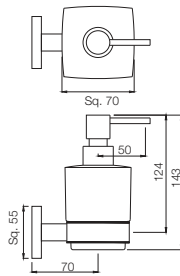

Bath Accessories

AKP-35735P
Soap Dispenser with Glass bottle