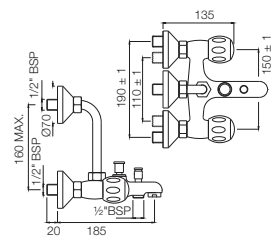

CQT-23281UPR

Wall Mixer 3-in-1 System with Provision for both Hand Shower & Overhead Shower Complete with 115mm Long Bend Pipe on Upper Side, Connecting Legs & Flanges (without Hand & Overhead Shower)

Quarter Turn | Kitchen