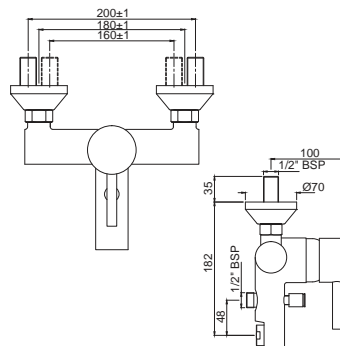

FLR-5123

Single Lever Bath & Shower Mixer (High Flow) (Wall Mounted Model) with Provision of Hand Shower, But W/O Hand Shower
Flow rate: 26.75 l/min*