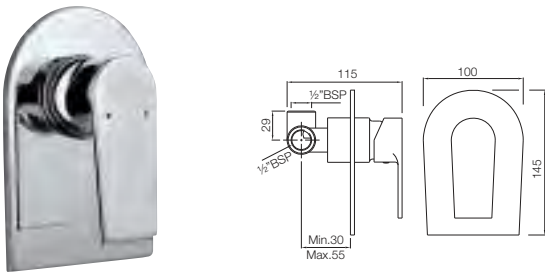

ARI-39227

Single Lever Concealed Deusch Mixer with Provision for Connection to Overhead Shower only
Flow rate: 35 l/min*