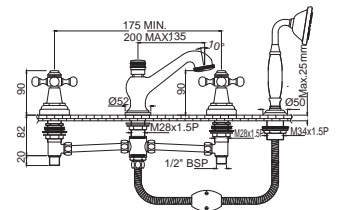

QQT-7277

4-Hole Bath Tub Mixer Consisting of 2 No. Control Cocks, 1 Spout, 1 Telephone Shower With 8mm Dia. & 1.5M Long Flexible Tube
Flow rate: 31.5 l/min*