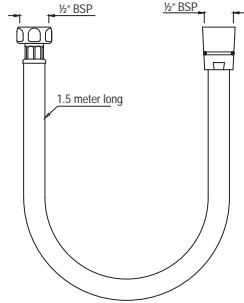

Showers | Accessories

Showers Tubes

SHA-571

Easy Flex Tube in Chrome Finish 1.5m Long with Nuts

Wall Bracket