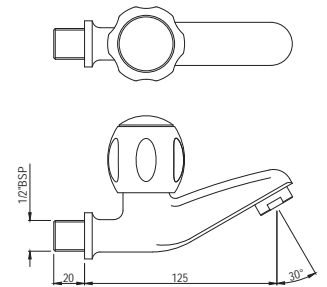

CQT-23037

Bib Cock