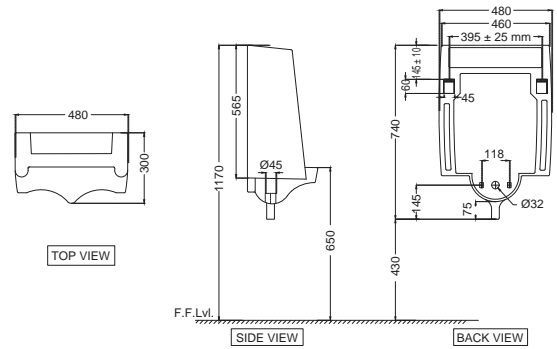

URS-WHT-13257
Urinal (Top inlet) with
Fixing Accessories,
Size: 345x320x610 mm