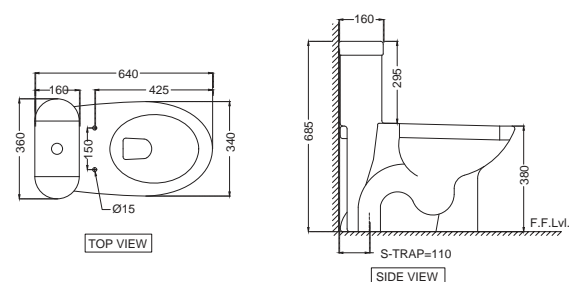

SLS-WHT-6851S
Single piece-WC with PP soft
closeseat cover, Hinges, Fixing
Accessories, Accessories Set
and Cistern fittings,
Size: 360x640x685mm,
S trap-110mm