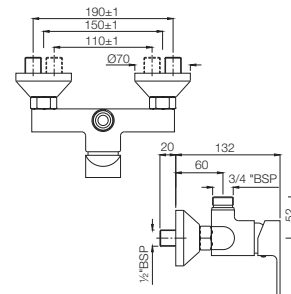

LYR-38147

Single Lever Exposed Shower Mixer With Provision for Connection to Exposed Shower Pipe (SHA-1211) With Connecting Legs & Wall Flanges
Flow rate: 33.26 l/min*

*at 3 bar pressure