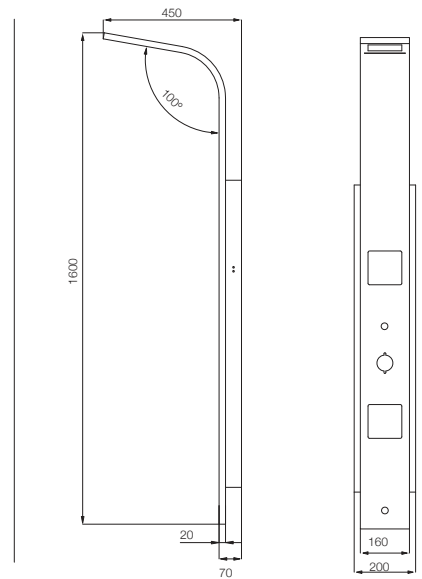

Specifications

Anti-finger print stainless steel body

Movable ABS top shower

Cascade shower

2 Moveable ABS body massage jets

Hand shower with flexible hose

Brass Spout

Thermostatic mixer with diverter

40cm stainless steel braided hose

Minimum Water pressure required 2 bar