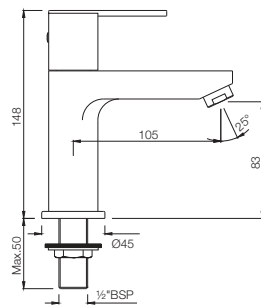

Quarter Turn | Basin

FON-40011

Pillar Cock
Flow rate: 15.15 l/min*