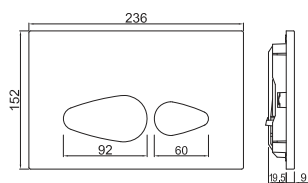

Flush Plates

JCP-CHR-812415
Control Plate Vignette Prime