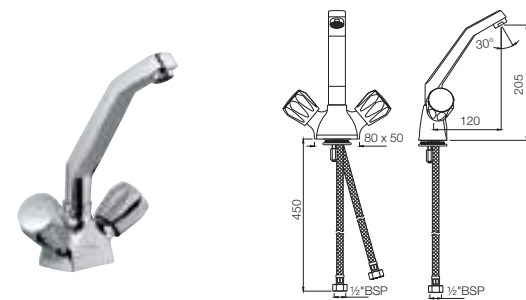

CON-319KNB

Sink Mixer with Raised 'J' Shaped Swinging Spout (Table Mounted Model) with 450mm Long Braided Hoses