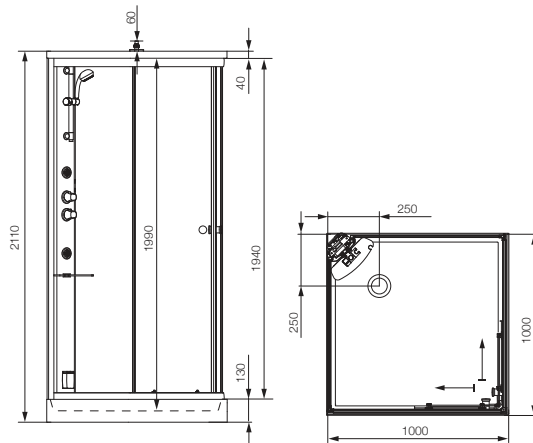

Features:

-  Square version shower, steam
-  Self standing Box (corner /wall)
-  Shower tray and roof with integrated showerhead 300 mm
-  Aluminum shower column with 2 integrated round Jets
-  Shower Rail
-  Thermostatic mixer with diverter
-  Hand shower and shelf
-  Chromotherapy
-  Bluetooth music system
-  Sliding door shower enclosure
-  Tempered glass 5 mm
-  Steam function 2.7 kw
-  Aroma therapy