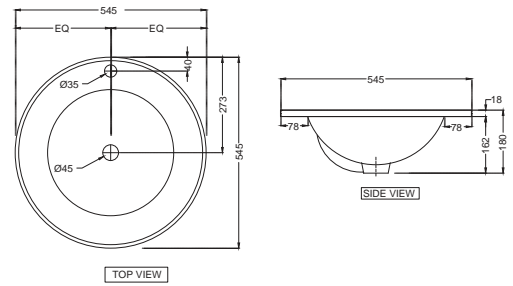

FSS-WHT-29951
Wall Hung WC with PP soft
close seat cover, Hinges,
Accessories Set,
Size:415x585x410 mm