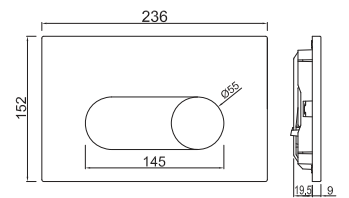

JCP-CHR-102415
Control Plate Ornamix Prime