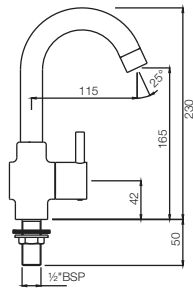

FLR-5357N

Sink Cock with Regular Swinging Spout (Table Mounted Model)
Flow rate: 16.75 l/min*