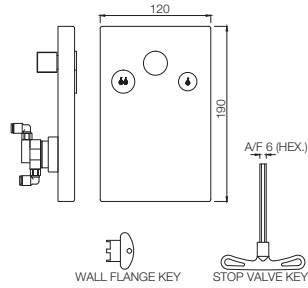

Concealed Body of i Flush, 32mm

FLV-1075C

Concealed Body of i Flush, 20mm

i-Flush

FLV-1075NK

Exposed Part Kit of i-Flush with Dual Flush Push Button Actuation & control stop cock (Suitable for Item FLV-1073C & FLV-1075C)