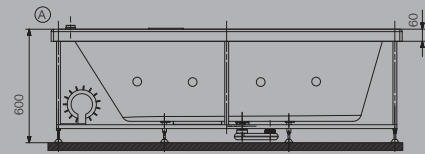

Air Regulator

Disinfection

Headrests

Chromotherapy

D'ARC 1800 X 1100 X 470 mm

JWP-WHT-DARC180WX (Water System)

Specifications

PMMA Sheet