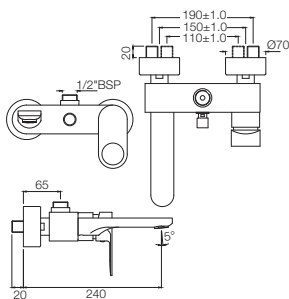

Single Lever | Bath & Shower

ORP-10115PM

Single Lever Wall Mixer with Provision For Connection to Exposed Shower Pipe (SHA-1211) with Connecting Legs & Wall Flanges
Flow rate: 15.79 l/min*
Registered design no.276011