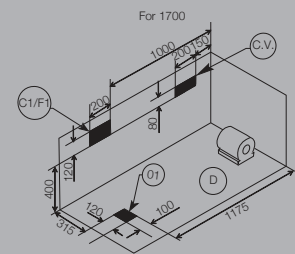

Air Jets 12

Air Regulator

Headrests

Chromotherapy

FORTE 1700 X 750 X 420 | 1500 X 750 X 420 mm

JWP-WHT-FONTE170WX / JWP-WHT-FONTE150WX (Water System)

Specifications

PMMA Sheet