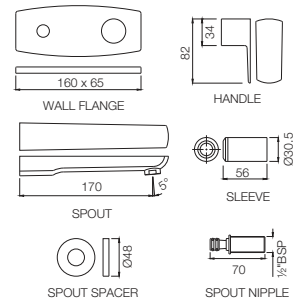

KUP-35441KPM

Exposed Part Kit of Single Concealed Stop Cock Consisting of Operating Lever, Cartridge Sleeve, Wall Flange (with Seals) & Basin Spout (Compatible with ALD-441)
Flow rate: 13.6 l/min*

Quarter Turn | Taps