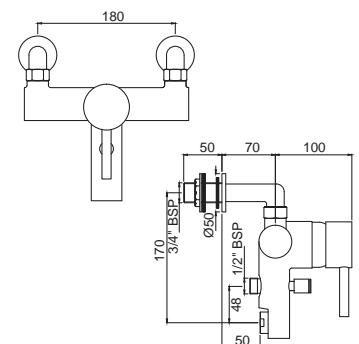

FLR-5133

Single Lever Bath Tub Mixer (High Flow) with Hand Shower Arrangement with Exposed Straight Legs
Flow rate: 24.51 l/min*

*at 3 bar pressure