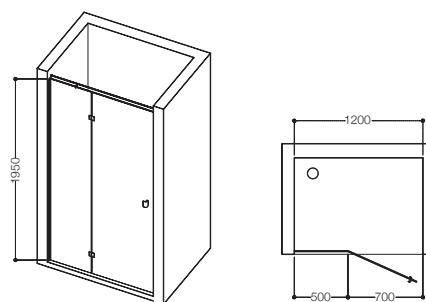

Tempered Glass