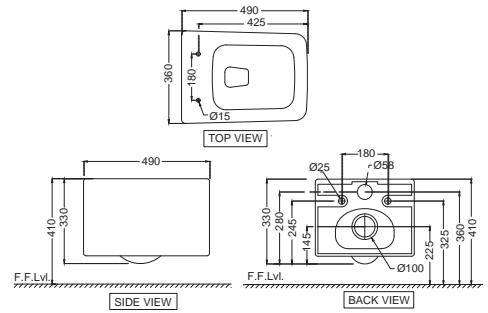

KUS-WHT-35953BI
Rimless, Blind Installation Wall Hung WC with UF soft close slim seat cover, Hinges, Accessories Set, Size : 360x490x330 mm