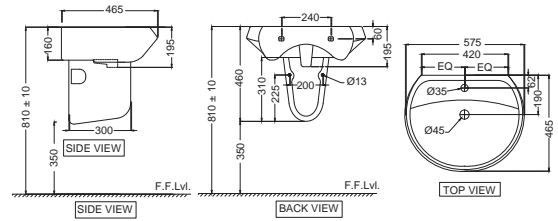

NEW

SLS-WHT-6953BI
 Rimless, Blind Installation Wall
 Hung WC with PP soft close slim
 seat cover, Hinges, Accessories
 Set, Size: 360x520x405 mm
 Also available
SLS-WHT-6953UFBI
 Rimless, Blind Installation Wall
 Hung WC with UF soft close slim
 seat cover, Hinges, Accessories
 Set, Size: 360x520x405 mm