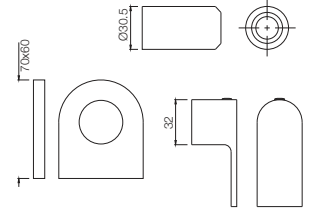

Lyr-38083K

Exposed Part Kit of Concealed Stop Cock & Flush Cock
with Fitting Sleeve, Operating Lever & Adjustable Wall
Flange with Seal (compatible with ALD-083, ALD-089 &
ALD-081)

*at 3 bar pressure