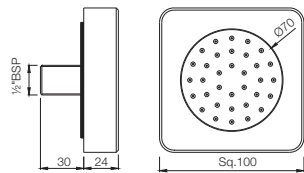

BSH-1751

Body Shower Wall Mounted 100X100mm
Square Shape (ABS Chrome plated face
plate) with rubit cleaning system
Flow rate: 13.19 l/min*

*at 3 bar pressure