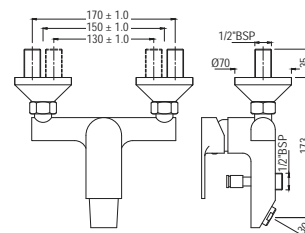

LYR-38119

Single Lever Wall Mixer With Provision of Hand Shower, But W/O Hand Shower
Flow rate: 15.36 l/min*