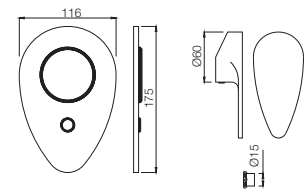

VGP-81193K

Single Lever 3-inlet Divertor Exposed parts kit Consisting of Operating Lever, Wall Flange & Button Only (Suitable For Item ALD-193)

*at 3 bar pressure