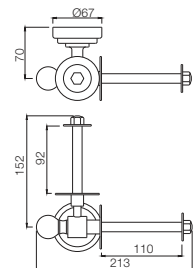

AQN-7755
Toilet Roll Holder Twin Type