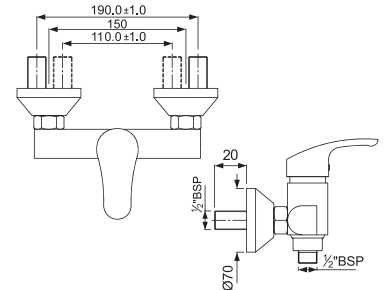

EKO-33149

Single Lever Exposed Shower Mixer for Connection to Hand Shower with Connecting Legs & Wall Flanges
Flow rate: 32.78 l/min*