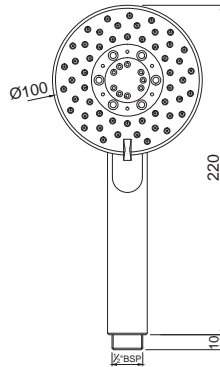

HSH-1939

Hand Shower $\varnothing$ 100mm Round Shape Multi Flow (ABS Body Chrome Plated with Gray Face Plate) with Rubit Cleaning System
Flow rate: 16.51 ℓ /min*