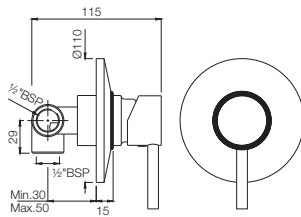

FLR-5229

Single Lever Concealed Deusch Mixer with Provision for Connection to Spout only
Flow rate: 34.98 l/min*