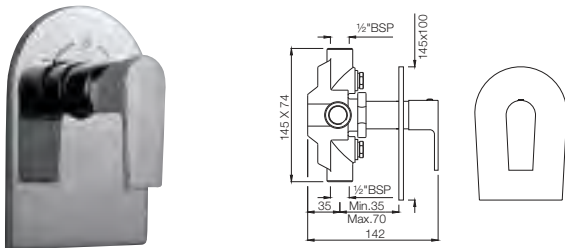

Quarter Turn | Bath & Shower

ARI-39421

4-Way Divertor for Concealed Fitting with Built-in Non-Return Valves with Divertor Handle
Flow rate: 52.82 l/min*