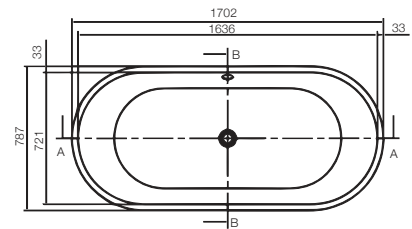

Queens 1702 X 787 x 434/615 mm

Disclaimer: Pictures shown are for illustration purpose only

JBT-WHT-FSBTMAD1778: Free Standing Bath Tub with **Chrome** Over Flow, Waste & Legs

JBT-WHT-FSBTMAD1778G: Free Standing Bath Tub with **Gold** Over Flow, Waste & Legs

Specifications

Free standing bathtub

Lucite acrylic sheet

Overflow & wast

Zinc alloy legs / feet

A-A

B-B

Drain Overflow assembly