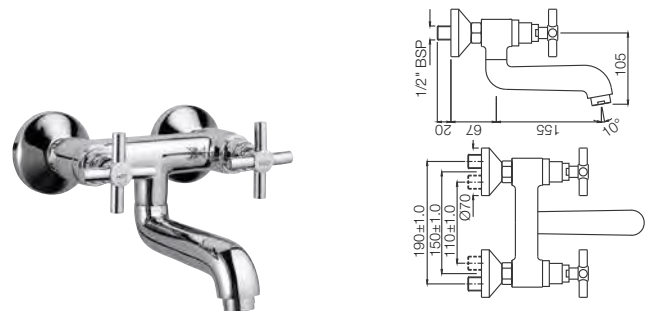

SOL-6219

Wall Mixer Non-Telephonic Shower Arrangement with Connecting Legs & Wall Flanges
Flow rate: 36.36 l/min*