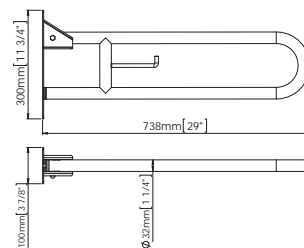

WAC-WHT-BG0800
Grab Bar Vertical Swing, White