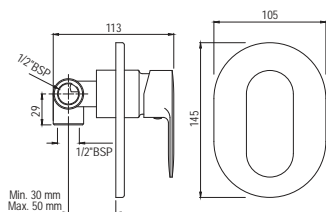

OPP-15229PM

Single Lever Concealed Deusch Mixer with Provision for Connection to Spout only
Flow rate: 33.54 l/min*