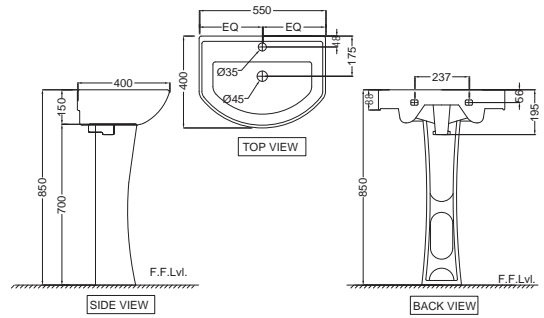

SIDE VIEW

CNS-WHT-705
Under Counter Basin with Fixing
Accessories,
Size: 595x420x200mm,
Shape: Oval

TOP VIEW

BOTTOM VIEW

SIDE VIEW

Continental

Full pedestal wash basin
CNS-WHT-801
 Wall Hung Basin with Fixing
 Accessories,
 Size: 550 x 400 x 195mm
CNS-WHT-301
 Full Pedestal for
 CNS-WHT-801