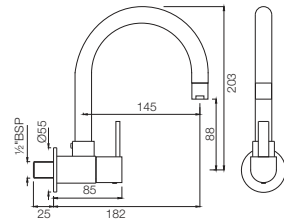

DRC-37347S

Sink Cock with Regular Swinging Spout (Wall Mounted Model) With Wall Flange
Flow rate: 14.81 l/min*