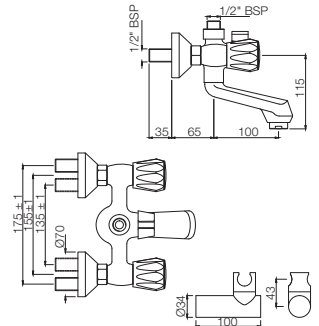

CON-267KN

Wall Mixer with connector for Hand Shower Arrangement with Connecting Legs, Wall Flanges & Wall Bracket for Hand Shower