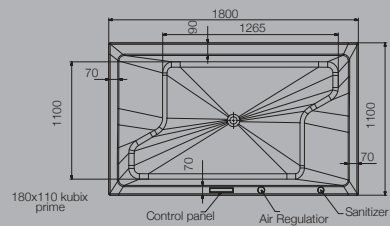

Air Jets 16

Air Regulator

Disinfection

Headrests

Chromotherapy

Kubix Prime 1800 x 1100 x 470 mm

JWP-WHT-KUBIXPM180WX (Water System)

Specifications