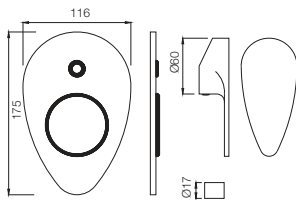

VGP-81079K

Single Lever Exposed Parts Kit of Hi-flow Divertor Consisting of Operating Lever, Wall Flange (With Seals) & Button Only (Suitable For Item ALD-079)