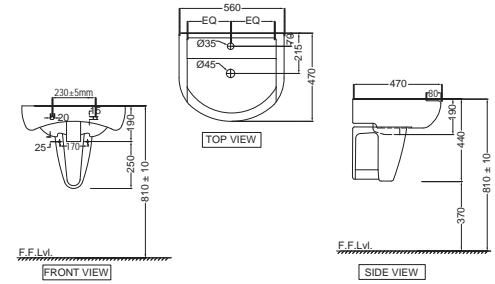

ARS-WHT-39951
Wall Hung WC with UF soft
 close slim seat cover, Hinges,
 Accessories Set,
 Size:360x570x360 mm

NEW

ARS-WHT-39953BI
Rimless, Blind Installation Wall
Hung WC with UF soft close seat
 cover, Hinges, Accessories Set,
 Size : 345x490x360 mm