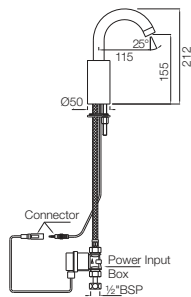

Aquisense | Urinals

SNR-STL-51077

Aquisense Sensor Concealed Type Flushing Valve for Urinal Complete set with Installation Box with Control Cock
Flow rate: 19.3 l/min*

Sensotronic | Basin

SNR-CHR-51033

Sensotronic Sensor Faucet for Wash Basin in Rectangular Shape