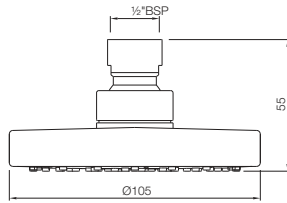

Showers | Air Showers

Overhead Showers

OHS-1709

Overhead Shower ø105mm Round Shape Single Flow with Air Effect (ABS Body & Face Plate Chrome Plated) with Rubit Cleaning System
Flow rate: 12.12 l/min*