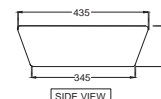

ARIA

Aria

ARS-WHT-39901
Table Top Basin,
Size:420x420x135 mm

TOP VIEW

SIDE VIEW

ARS-WHT-39903
Table Top Basin,
Size:700x435x135 mm

TOP VIEW

SIDE VIEW