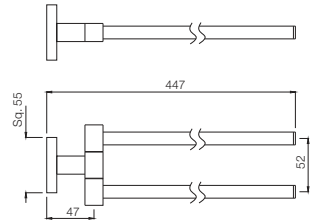

ACN-1177N
Shower Basket Small

Bath Accessories

ACN-1179N
Shower Basket Large

Kubix Prime

AKP-35701PS
Grab Bar 300mm Long, Stainless Steel

AKP-35711PS
Single Towel Rail 600mm Long, Stainless Steel

AKP-35715PS
Swivel Towel Holder Twin Type, Stainless Steel