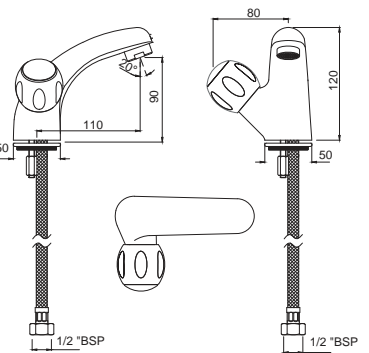

CQT-23021B

Pillar Cock Long Neck with 450mm Long Braided Hose

CQT-23123

Swan Neck Tap with Left Hand Operating Knob

CQT-23127

Swan Neck Tap with Right Hand Operating Knob

Quarter Turn | Bath & Shower

CQT-23219