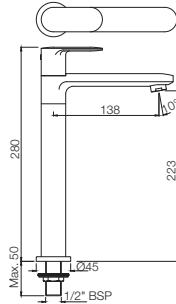

Opal Prime

OPP-15021PM

Pillar Cock with 200mm Extension Body
Flow rate: 16.79 l/min*