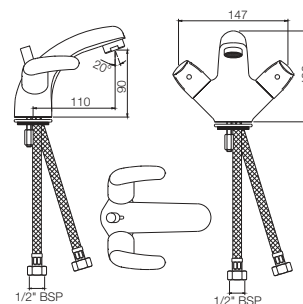

EKO-33173B

Single Lever Sink Mixer with Swinging Spout (Table Mounted) with 450mm Long Braided Hoses
Flow rate: 15.35 l/min*

Quarter Turn | Basin

EKO-33167B

Central Hole Basin Mixer without Popup Waste System with 450mm Long Braided Hoses