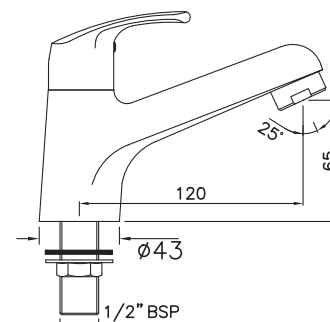

EKO-33021

Pillar Cock Long Neck with Aerator
Flow rate: 18.28 l/min*

*at 3 bar pressure