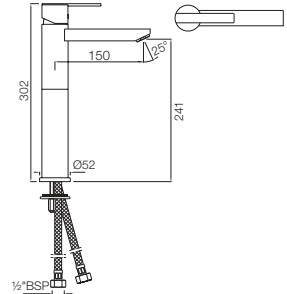

FON-40005B

Single Lever Tall Boy With 150mm Extension Body & 600mm Long Braided Hoses
Flow rate: 13.5 l/min*