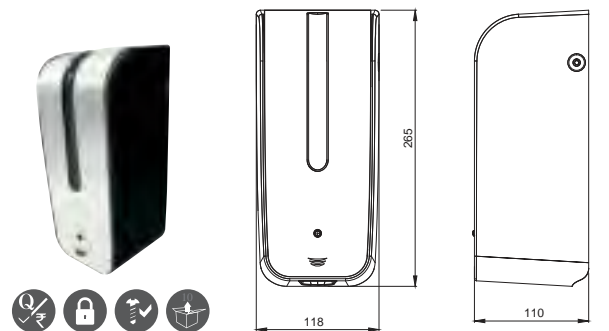

Soap Dispenser - Automatic

SDR-BLC-DJ0160AS

capacity: 0.8L
material: aluminium/ABS
finish: chrome/black