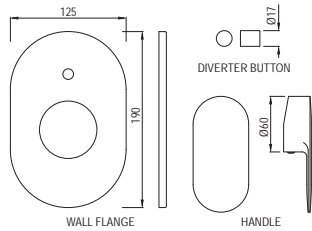

Opal Prime

OPP-15079KPM

Single Lever Exposed Part Kit of Hi-Flow Diverter Consisting of Operating Lever, Wall Flange (with Seals) & Button Only (Suitable For Item ALD-079)