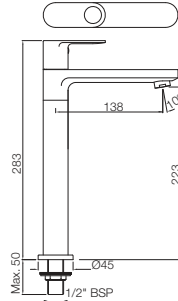

Ornamix Prime

ORP-10021PM

Pillar Cock with 200mm Extension Body
Flow rate: 18.65 l/min*