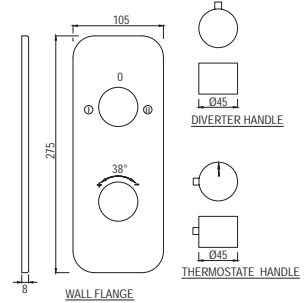

FLR-5681K

Aquamax Exposed Part Kit of Thermostatic Shower Mixer with 2-way diverter (Suitable for ALD-681)