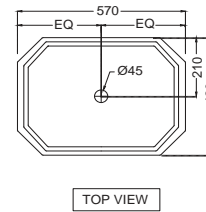

FNS-WHT-40701
Under Counter Basin with
Fixing Accessories,
Size: 595x400x195mm,
Shape: Rectangular