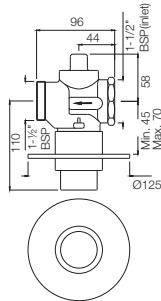

Also available

FLV-1089SQ

Metropole Flush Valve Dual Flow 40mm Size (Concealed Body) with Exposed Shut Off Provision & 100mm Square Plate (3.0/6.0 Lts. Per Flushing)

Flush Valves

Metropole Flush Valves Regular