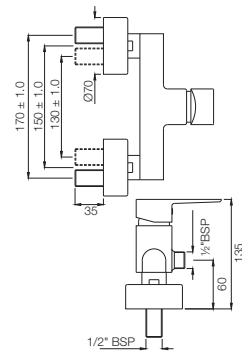

KUP-35149PM

Single Lever Exposed Shower Mixer for Connection to Hand Shower with Connecting Legs & Wall Flanges
Flow rate: 32 l/min*