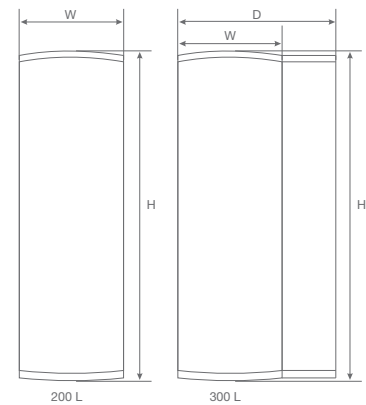

INTEGRA

(Monobloc Heat Pump)

Available in 200/300 litres

For use in multiple bathrooms with shower panels & bathtubs

Product Specifications

Details	Integra Monobloc Heat Pump		
Tank Volume (L)	200/300		
Rated Heating Capacity (kW)	200L - 2.2		
	300L - 4.0		
Rated Input Power (kW)	200L - 0.55		
	300L - 0.99		
Working Ambient Temperature (Deg C)	-7 ~ 43		
Max Outlet Temperature (Deg C)	55/60/75		
Required Power Supply (V/Ph/Hz)	220/1/50		
Heating Element (kW)	2.0 kW		
Refrigerant Type	R134a		
Warranty	4 years on Tank, 2 years on heating element, compressor & sealed system, 1 year on other components		
Net Dimension (mm)	W	H	D
	560	1980	--
	560	1800	850
Weight - Net/ Gross (Kg)	100/130		150/180