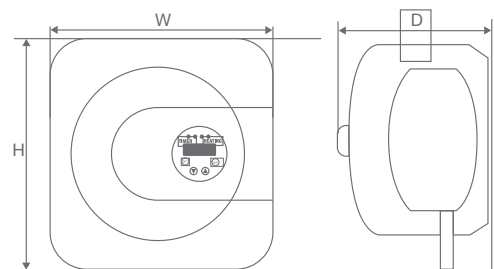

ELENA

(Digital)

Available in 15/25 litres

The perfect storage water heater for small families

Product Specifications

Details	Elena Vertical (Digital)			
Volume (L)	15/25			
Rated Wattage (Dual Elements)	1/2/3 kW			
Voltage / Frequency (V/Hz)	230V/50Hz			
Temperature Range	25°C to 75°C			
Working Pressure (Mpa)	0.8			
Inlet / Outlet Connection (Inch)	1/2			
Warranty	7 Years on Tank 4 Years on Heating Element 2 Years on Other Parts			
Product Dimensions (in mm)	W	H	D	
	15 Litres	385	385	305
	25 Litres	448	448	345

Recommended for: Kitchen / Bucket Baths / Overhead Showers