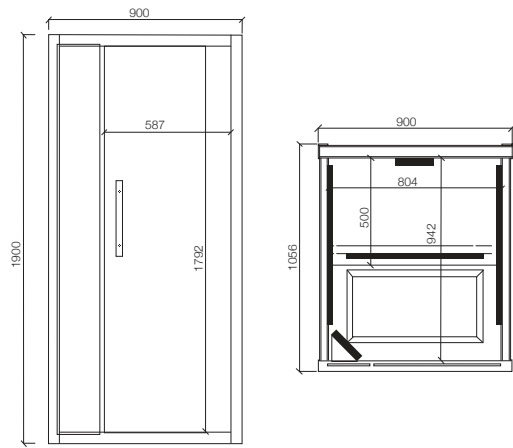

JSA-NAW-DLX9011

Specifications

Wood finish
hemlock

Comfortable
backrest

Touch
control system

Combination of
spectrum & black
mica carbon
heater 1.75kw

Built-in
temperature
sensor

Music centre-radio
bluetooth,
usb, aux

Chromotherapy