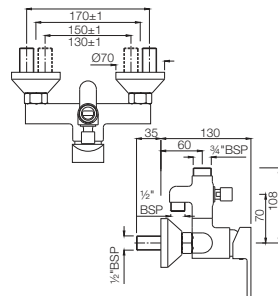

FUS-29145

Single Lever Exposed Shower Mixer with Provision For Connection to Exposed Shower Pipe (SHA-1213) & Hand Shower with Connecting Legs & Wall Flanges
Flow rate: 22.28 l/min*