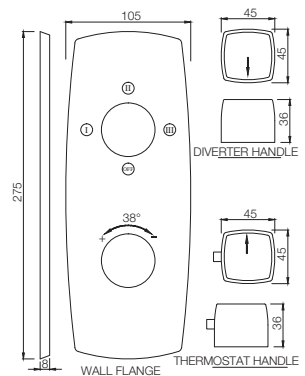

ARC-87683K
Aquamax Exposed Part Kit of Thermostatic Shower Mixer with 3-way diverter (Suitable for ALD-683)