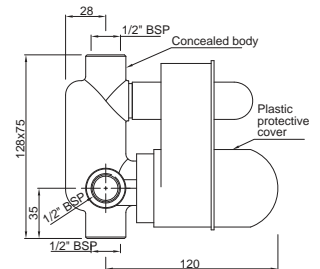

ALD-065
Concealed Body for Single Lever Diverter 40mm Cartridge with Button Assembly, Cartridge Sleeve (Button on Top) But without Exposed Parts
Flow rate: 29.72 l/min*

*at 3 bar pressure