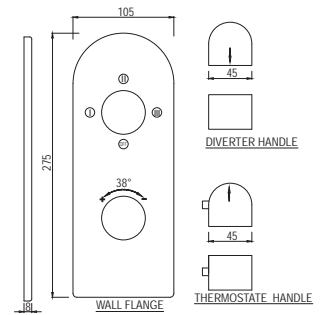

ARI-39683K

Aquamax Exposed Part Kit of Thermostatic Shower Mixer with 3-way diverter (Suitable for ALD-683)

*at 3 bar pressure