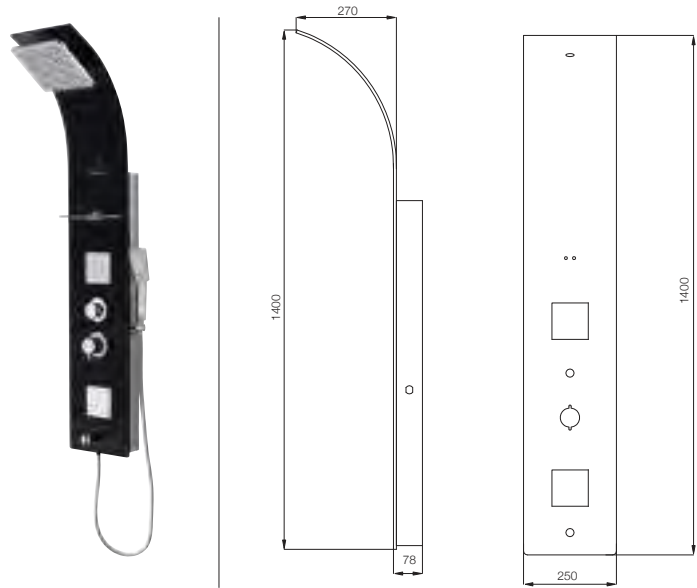

Specifications

Black tempered Glass body

Moveable ABS top shower

2 adjustable ABS body massage jets

Hand shower with flexible hose

Brass Spout

Shelf

Thermostatic Mixer with diverter

40cm stainless steel braided hose

Minimum water pressure required 2 bar