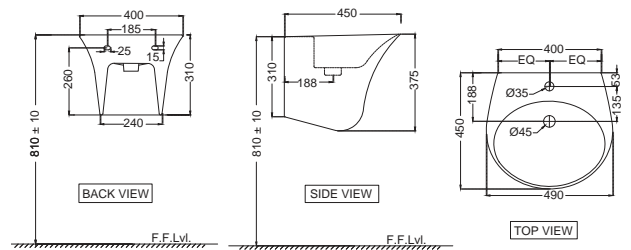

ONS-WHT-10801
Wall Hung Integrated Basin,
with Fixing Accessories
Size : 490x450x375 mm