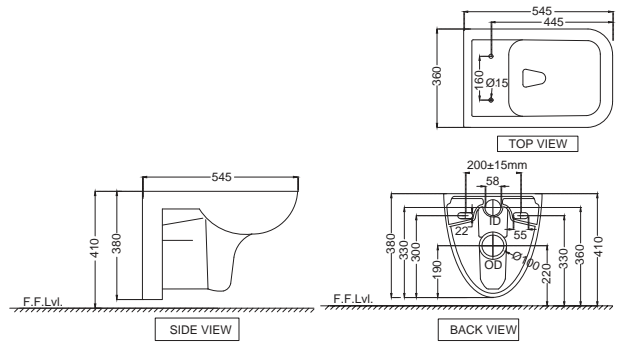

NEW

FLS-WHT-5953SM
 Rimless Wall Hung WC with PP
 soft close slim seat cover,
 Hinges, Accessories Set,
 Size: 360x545x380 mm
FLS-WHT-5953UF
 Rimless Wall Hung WC with UF
 soft close slim seat cover,
 Hinges, Accessories Set,
 Size: 360x545x380 mm