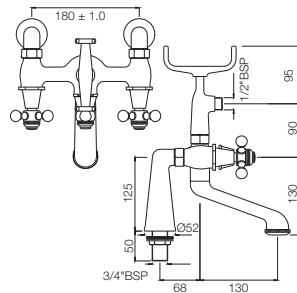

QQT-7271

Bath Tub Mixer (Exposed Straight Legs) with Telephone Shower Arrangement & Crutch (without Hand Shower & Shower Hose)
Flow rate: 39.31 l/min*