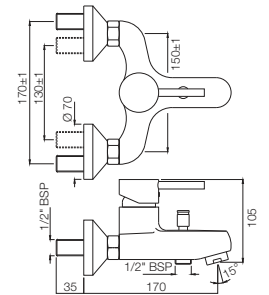

FLR-5119

Single Lever Wall Mixer With Provision of Hand Shower, But W/O Hand Shower
Flow rate: 22.78 l/min*