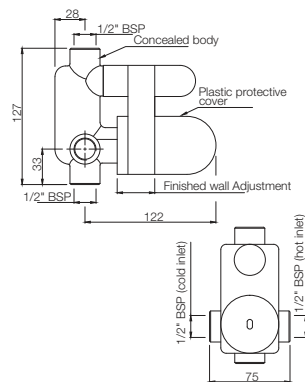

ARC-87065C

Concealed Body for Joystick Diverter 40mm Cartridge with Button Assembly, (Button On Top) But without Exposed Parts
Flow rate: 32.17 l/min*