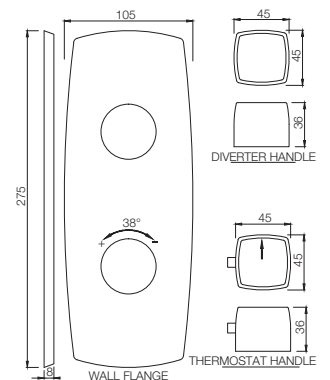

ARC-87065C

Concealed Body for Joystick Diverter 40mm Cartridge with Button Assembly, (Button On Top) But without Exposed Parts
Flow rate: 32.17 l/min*

Aquamax Thermostatic Mixer

ARC-87661K

Aquamax Exposed Part Kit of Thermostatic Shower Mixer (Suitable for ALD-661)