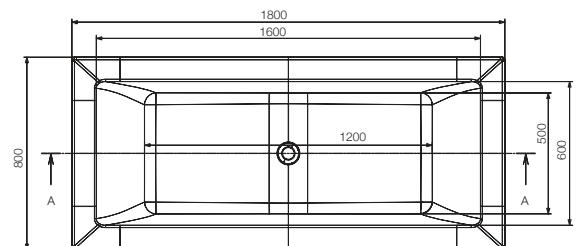

Fonte 1800 x 800 x 450 mm

JBT-WHT-FONT180X: Built In Bathtub

Specifications

PMMA Sheet

PU Green Reinforcement

JWA-WHT-FP180X: Front Panel

JWA-WHT-SP80X: Side Panel

JWA-CHR-132201: Drain Pipe with Overflow & Filler

JWA-CHR-DRNPIPE80: Drain Pipe 800 mm with Overflow

IWA-CHR-ACC00510X: Base Europa Kit

JWA-BLK-FRAME 180 x 80: Powder Coated MS Frame

Note: Drain pipe/Europa kit are mandatory products for installation of all the bathtubs. Accessories shown in the image are not a part of the product