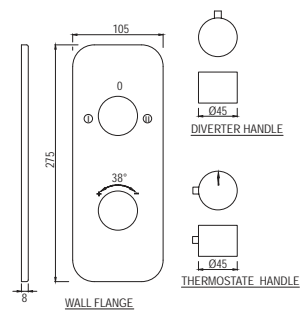

FLR-5681K

Aquamax Exposed Part Kit of Thermostatic Shower Mixer with 2-way diverter (Suitable for ALD-681)

*at 3 bar pressure