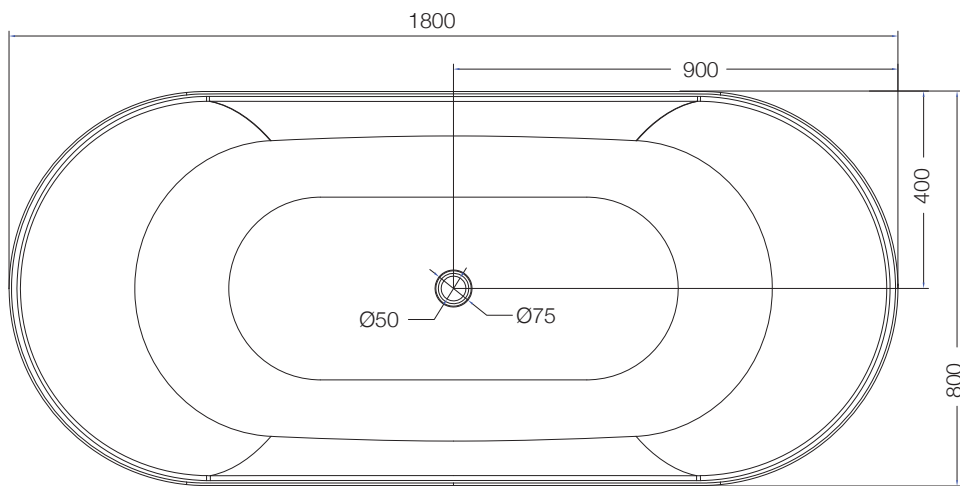

ASG-WHT-PIUVAP2904 (White)

Also Available

ASG-BLK-PIUVAP2804 (Black)

ASG-CHR-PIUVAP2905

ASG-WHT-BOXJAQ1201

Also Available

ASG-BRN-BOXJAQ1203

ASG-GRY-BOXJAQ1202