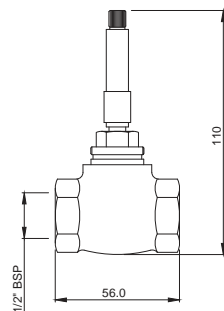

ALD-069

Reduced Body of Concealed Stop Cock Suitable for 15mm Pipe Line with Spindle Extension & Plastic Protection Cap (without Exposed Parts)