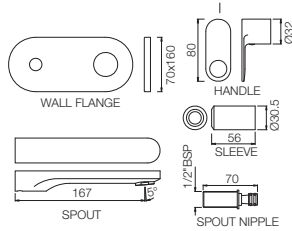

Two Concealed Stop Cocks with Basin Spout (Composite One Piece Body)
Flow rate: 20.38 l/min*

Quarter Turn | Taps

ORP-10441KPM

Exposed part kit of single concealed stop cock consisting of operating lever, cartridge sleeve of wall flange (with seals) and basin spout (compatible with ALD-441)
Flow rate: 14.31 l/min*