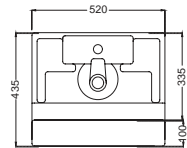

SIDE VIEW

BOTTOM VIEW

NEW