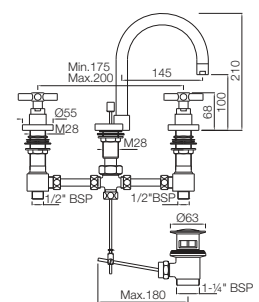

SOL-6191

3-Hole Basin Mixer with Popup Waste System, 15mm Cartridge Size
Flow rate: 14.99 l/min*