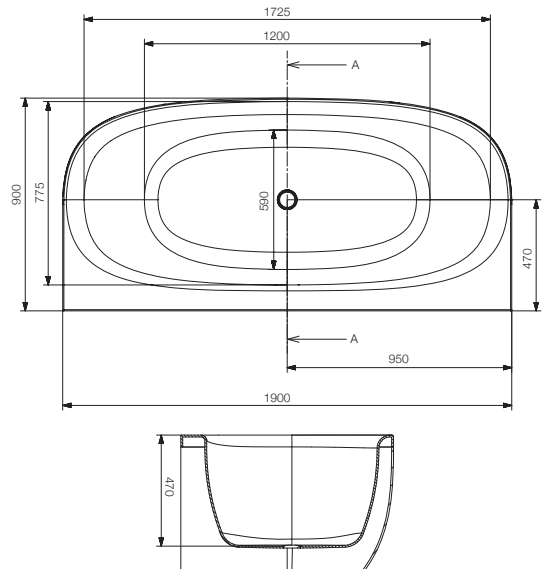

** In case of one side wall installation 2 side panels and one front panel is must for installation.