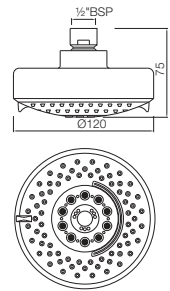

OHS-1779

Overhead Shower ϕ 120mm Round Shape Multi Flow with Cascade Effect (ABS Body Chrome Plated with Gray Face Plate) with Rubit Cleaning System
Flow rate: 16.64 ℓ /min*