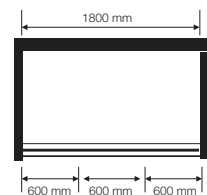

Tempered Glass

EZEE KLEEN

Ready to fit