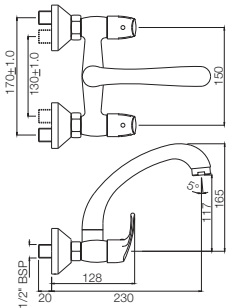

Quarter Turn | Kitchen

EKO-33309

Sink Mixer with Swinging Spout (Wall Mounted Model) with Connecting Legs & Wall Flanges