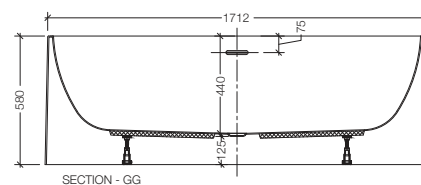

Alaska 1712 x 760 x 440/580 mm

Disclaimer: Pictures shown are for illustration purpose only

JBT-WHT-FSBT177542X: Free Standing Bath Tub with Over Flow & Drain

Specifications

Free standing bathtub

Lucite acrylic sheet

Overflow & drain