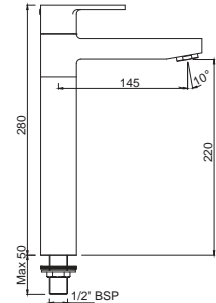

FUS-29021N

Pillar Cock with Extension Body
Flow rate: 17.8 l/min*