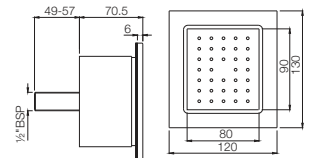

BSH-1771

Body Shower Concealed Type 130X120mm
Rectangular Shape with Installation Box &
Rubit Cleaning System
Flow rate: 9 l/min*