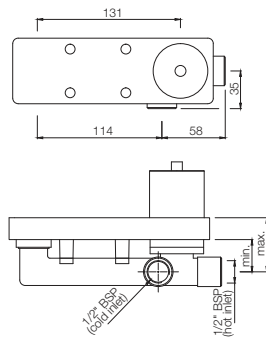

Allied

ARC-87233C

Concealed Body for Joystick Basin Mixer Wall Mounted without Exposed Parts
Flow rate: 34.44 l/min*