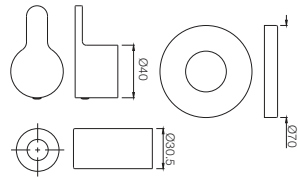

FUS-29037

Bib Cock with Wall Flange
Flow rate: 18.92 l/min*

FUS-29041

2-way Bib Cock with Wall Flange
Flow rate: 17.81 l/min*

FUS-29053

Angular Stop Cock with Wall Flange
Flow rate: 66.66 l/min*

*at 3 bar pressure