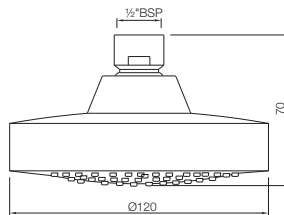

Victorian Shower Head Round $\varnothing 200\text{mm}$ (Bell Type) Single Flow (Body & Face Plate Brass with Chrome Plated) with Rubit Cleaning System
Flow rate: 23.27 ℓ/min^*

OHS-1989

Overhead Shower $\varnothing 100\text{mm}$ Round Shape Single Flow (ABS Body Chrome Plated with Gray Face Plate) with Rubit Cleaning System
Flow rate: 17.26 ℓ/min^*