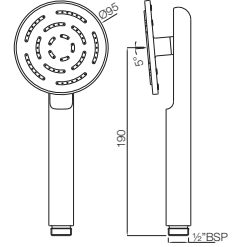

HSB-1653

Maze Hand Shower ø95mm Round Shape Single Flow (Face Plate Stainless Steel & ABS Body in Chrome finish) with Rubit Cleaning System
Flow rate: 22.75 l/min*

Registered design no.283936