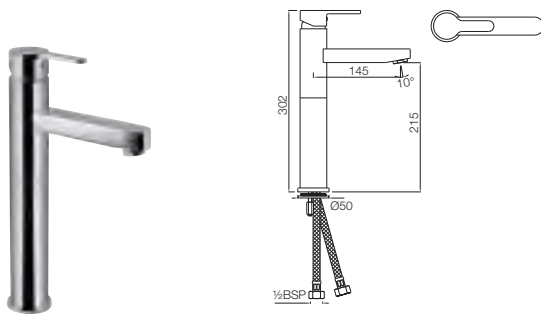

FUS-29005NB

Single Lever Tall Boy with 150mm Extension Body Fixed Spout without Popup Waste System with 600mm Long Braided Hoses
Flow rate: 15.93 l/min*