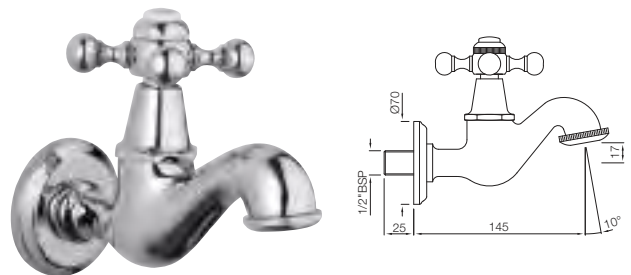

QQT-7037

Bib Cock with Wall Flange
Flow rate: 22.17 l/min*