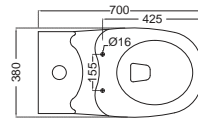

NEW

CNS-WHT-851P
Single Piece WC with PP Soft Seat cover, Hinges, Fixing Accessories, Accessories Set, and Cistern fittings, Size:370x685x675mm, P trap-180mm

TOP VIEW

SIDE SECTION

BACK VIEW

NEW

CNS-WHT-551PN
EWC with PP normalclose seat cover, Hinges, Fixing Accessories Set, Size: 365 x 550 x 400 mm, P Trap