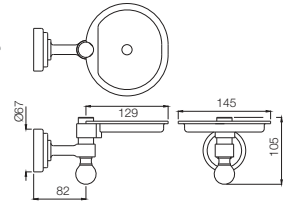

AQN-7733
Soap Dish (Polycarbonate)