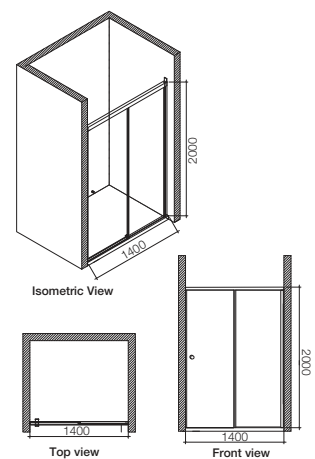

Tempered Glass

EZEE KLEEN

Ready to fit