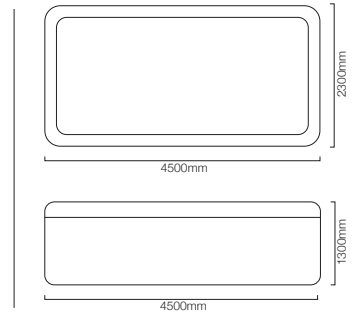

Aqua Swim 4500 x 2300 x 1300

Disclaimer: Pictures shown are for illustration purpose only

WSP-SLV-AQUASWIM13TP

Jaquar aqua swim top with swim jets, chromo-therapy & uv filtration system

JETS:

Swim Jets	2
Total	2