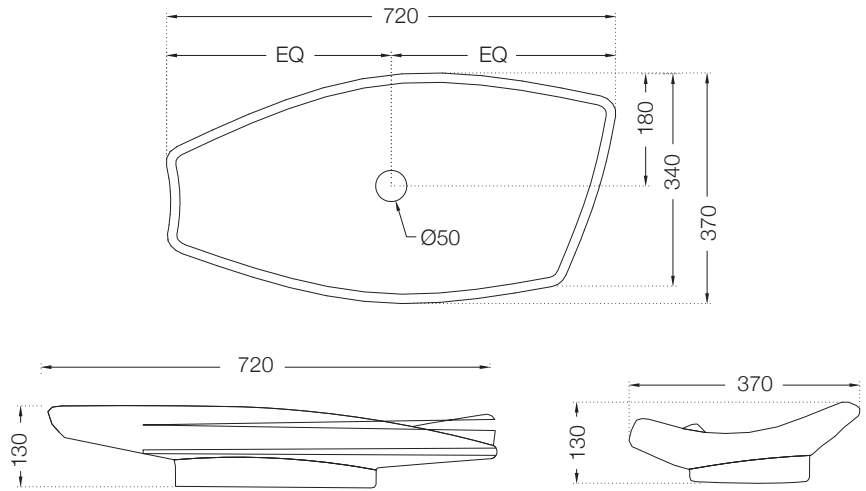

ADS-WHT-64917