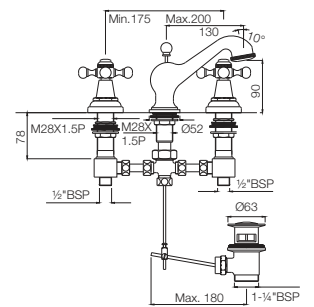

QQT-7191

3-Hole Basin Mixer with PopUp Waste System
Flow rate: 31.39 l/min*

Quarter Turn | Bath & Shower