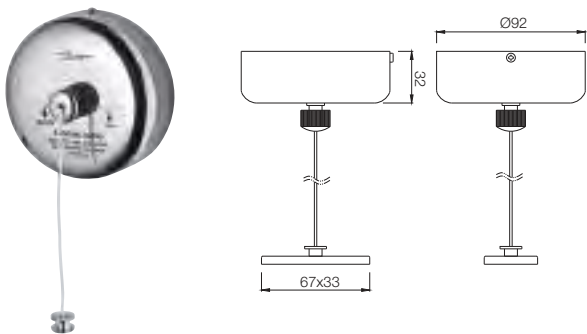

AHS-1565
Cloth Liner Retractable (Stainless Steel)