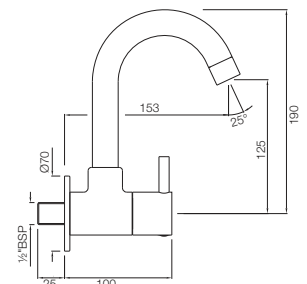

FLR-5347N

Sink Cock with Regular Swinging Spout (Wall Mounted Model) With Wall Flange
Flow rate: 17.64 l/min*

*at 3 bar pressure