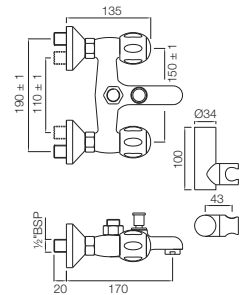

CQT-23267

Wall Mixer with connector for Hand Shower Arrangement with Connecting Legs, Wall Flanges & Wall Bracket for Hand Shower