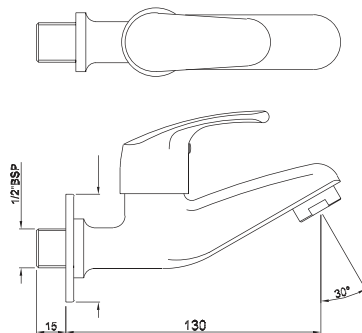

Quarter Turn | Taps

EKO-33037

Bib Cock with Wall Flange
Flow rate: 17 l/min*

EKO-33041

2 Way Bib Cock with Wall Flange
Flow rate: 16.5 l/min*

*at 3 bar pressure

EKO-33053

Angular Stop Cock with Wall Flange
Flow rate: 30 l/min*