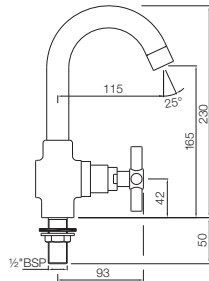

Solo

SOL-6357

Sink Cock with Regular Swinging Spout (Table Mounted Model)
Flow rate: 17.5 l/min*