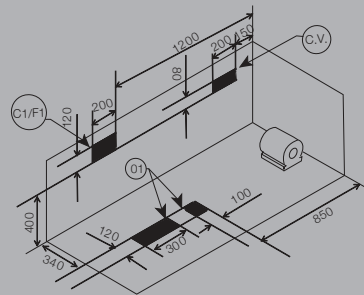

Slim water Jets 6

Back Jets-4

0.9 HP Air Blower

Air Jets 12

Air Regulator

Headrests

Chromotherapy

FONTE 1800 X 800 X 450 mm