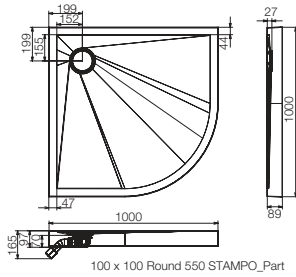

Special treated 3 layered Material Sheet

Quadrant Models

JSE-WHT-STQD9090X

Shower Tray 900mm X 900mm Quadrant

Also Available

Sizes: 1000 x 1000, 1200 x 1200

JSE-WHT-STQD1010X

Shower Tray 1000mm X 1000mm Quadrant