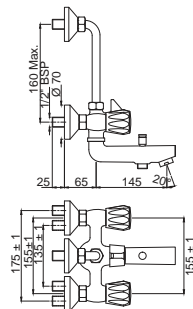

CON-281KN

Wall Mixer 3-in-1 System with Provision for both Hand Shower and Overhead Shower Complete with 115mm Long Bend Pipe, Connecting Legs & Wall Flange (without Hand & Overhead Shower)