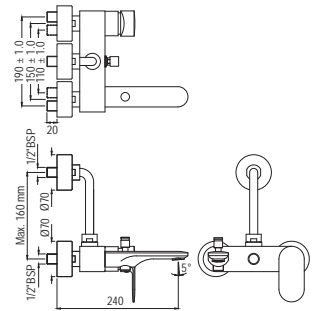

OPP-15125PM

Single Lever Wall Mixer 3-in-1 System with Provision for Both Hand Shower & Overhead Shower Complete with 115mm Long Bend Pipe, Connecting Legs & Wall Flange (Without Hand & Overhead Shower)
Flow rate: 19.82 l/min*