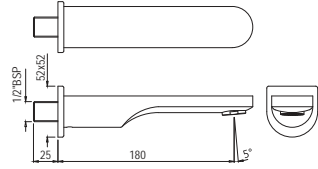

Bathtub Spouts

Ornamix Prime

SPJ-10429PM

Bathtub Spout with Wall Flange
Flow rate: 18.57 l/min*