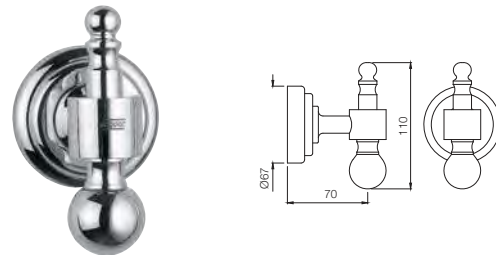

Bath Accessories

AQN-7761
Double Coat Hook

AQN-7771
Glass Shelf 550mm long

AQN-7781
Towel Rack 600mm long with Lower Hangers
Also available

AQN-7781A
Towel Rack 600mm long without Lower Hangers

AQN-7781B
Towel Rack 450mm long with Lower Hangers