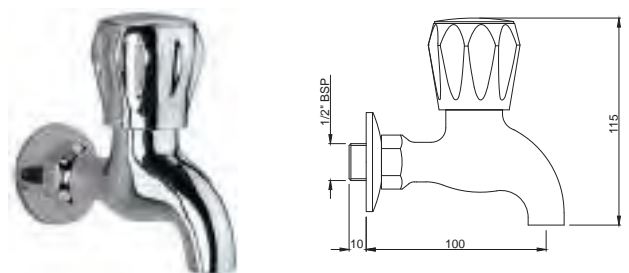

CON-047KN
Bib Cock with Wall Flange