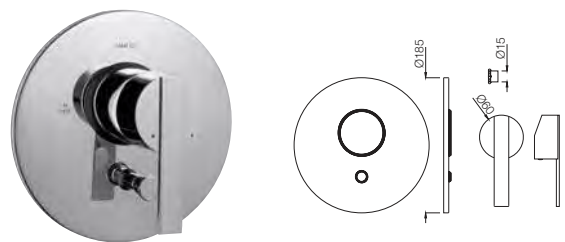

FON-40193K

Single Lever 3-inlet Divertor Exposed parts kit Consisting of Operating Lever, Wall Flange (with seal) & Button Only (Suitable For Item ALD-193)

*at 3 bar pressure