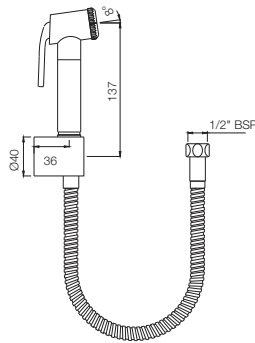

ALD-573

Hand Shower (Health Faucet) with 8mm Dia, 1.2 Meter Long Flexible Tube & Wall Hook
Flow rate: 11.65 l/min*

Also available

ALD-563

Hand Shower (Health Faucet) with 1.2 Meter Long PVC Tube & Wall Hook

ALD-577

Hand Shower (Health Faucet) with 8mm Dia, 1.2 Meter Long Flexible Tube & Wall Hook with N.R.V (Back Flow Preventer)
Flow rate: 11.64 l/min*

ALD-579

Hand Shower (Health Faucet) with 1 Meter Long Easy Flex Tube in Chrome Finish and Wall Hook with N.R.V (Back Flow Preventer)