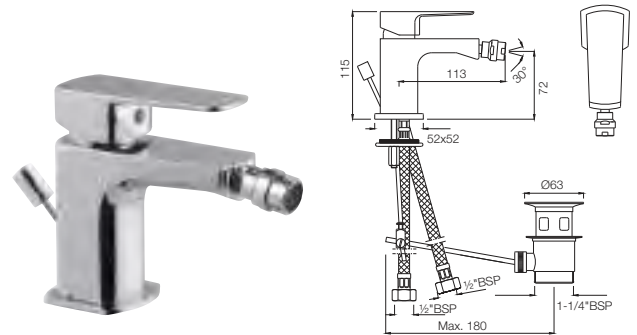

KUP-35213BPM

Single Lever 1-Hole Bidet Mixer with Popup Waste System with 375mm Long Braided Hoses
Flow rate: 7.58 l/min*