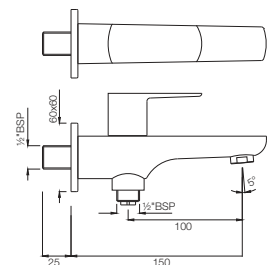

KUP-35041PM

2 Way Bib Cock with Wall Flange
Flow rate: 14.41 l/min*

*at 3 bar pressure