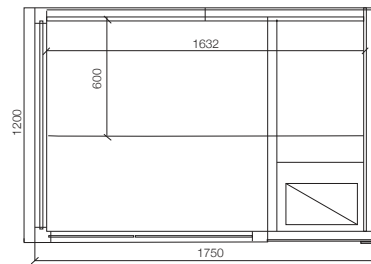

Kubix 1750 x 1200 x 2100 mm

Disclaimer: Pictures shown are for illustration purpose only

JSA-NAW-T16120

Specifications

Wood finish
hemlock

Chromotherapy

Stove heater
4.5 kw with frame

2 pcs.
s shape backrest