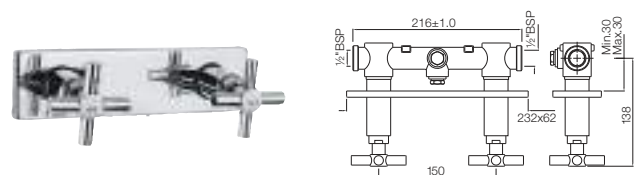

SOL-6431

Two Concealed Stop Cocks (Composite One Piece Body)
Flow rate: 86.78 l/min*

*at 3 bar pressure