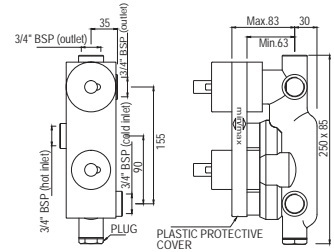

ALD-681
Aquamax Concealed Body of Thermostatic Shower Mixer with 2-way diverter