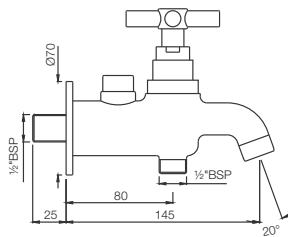

SOL-6359

Sink Cock (Table Mounted) with Angular Knob
Flow rate: 17.88 l/min*

Quarter Turn | Taps

SOL-6037

Bib Cock (Angular Shape) With Wall Flange
Flow rate: 18.18 l/min*

SOL-6047

Bib Cock (Straight Line Model) With Wall Flange
Flow rate: 18.21 l/min*