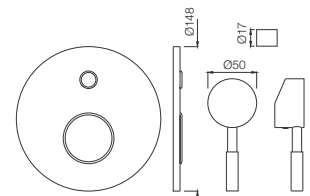

SOL-6065K

Single Lever Exposed Parts Kit of Divertor Consisting Of Operating Lever, Wall Flange (With Seals) & Button Only (Suitable For Item ALD-065)

*at 3 bar pressure