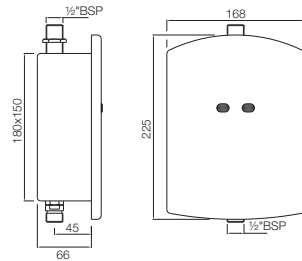

SNR-STL-51087

Sensotronic Concealed Type Flushing Valve for Urinal Complete Set with Installation Box with Control Cock