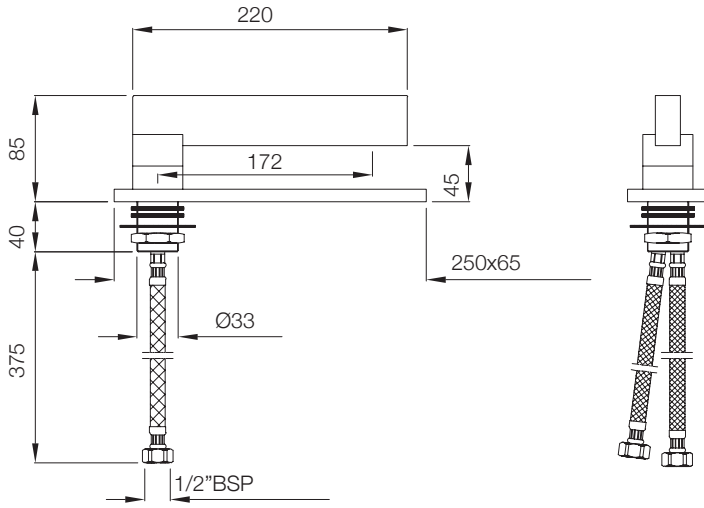

LIN-71011B