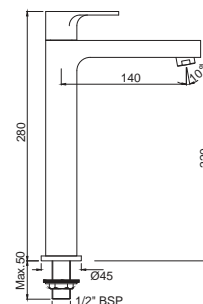

VGP-81021N

Pillar Cock with Extension Body
Flow rate: 14.78 l/min*

*at 3 bar pressure