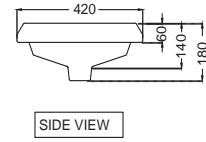

FNS-WHT-40701
Under Counter Basin with
Fixing Accessories,
Size: 595x400x195mm,
Shape: Rectangular