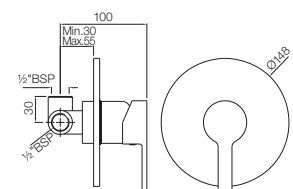

FUS-29139

Single Lever Concealed Shower Mixer For Connection to Overhead Shower only
Flow rate: 33.85 l/min*

*at 3 bar pressure