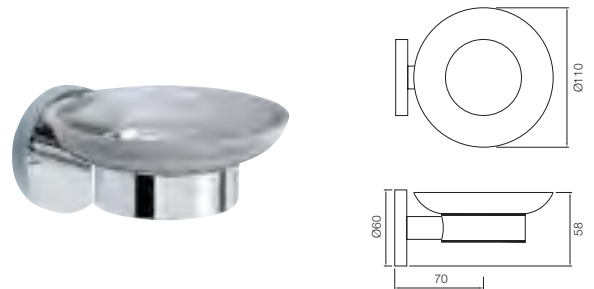

ACN-1131N

Soap Dish Holder