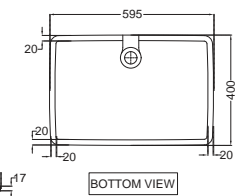

Fonte

FNS-WHT-40931
Table Top Basin,
Size: 500x420x200 mm

FNS-WHT-40601
Counter Top Basin,
Size: 570x420x180 mm

FNS-WHT-40701
Under Counter Basin with
Fixing Accessories,
Size: 595x400x195mm,
Shape: Rectangular

Full pedestal basin

FNS-WHT-40801
Wall Hung Basin with Fixing
Accessories,
Size: 610x480x195 mm
FNS-WHT-40301
Full pedestal for
FNS-WHT-40801