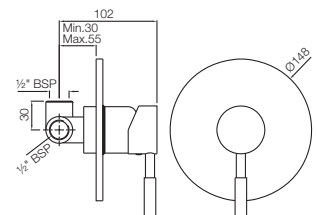

SOL-6139

Single Lever Concealed Shower Mixer For Connection To Overhead Shower only
Flow rate: 33.79 l/min*