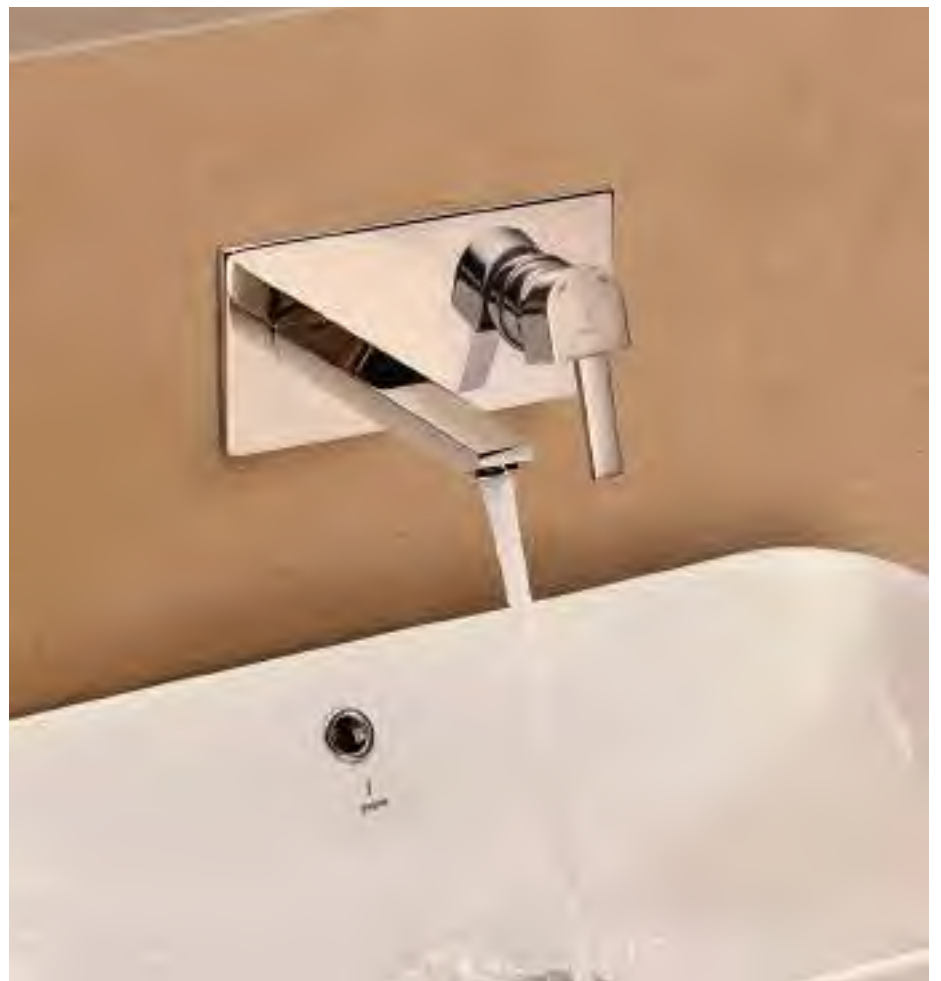

D'Arc

Single Lever | Basin

DRC-37011B

Single Lever Basin Mixer without Popup Waste System with 450mm Long Braided Hoses
Flow rate: 15.57 l/min*

DRC-37051B

Single Lever Basin Mixer with Popup Waste & 450mm Long Braided Hoses
Flow rate: 16 l/min*