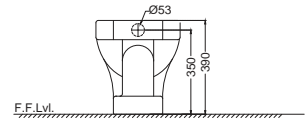

Continental

NEW

CNS-WHT-851
Single Piece WC with PP soft close seat cover, Hinges, Fixing Accessories and Accessories Set, Cistern fittings, Size:370x690x680 mm, S trap-300mm

NEW

CNS-WHT-851P
Single Piece WC with PP Soft Seat cover, Hinges, Fixing Accessories, Accessories Set, and Cistern fittings, Size:370x685x675mm, P trap-180mm

NEW

CNS-WHT-551PN
EWC with PP normalclose seat cover, Hinges, Fixing Accessories Set, Size: 365 x 550 x 400 mm, P Trap

CNS-WHT-551PS
EWC with PP soft close seat cover, Hinges, Fixing Accessories Set, Size: 365x550x400 mm, P Trap

CNS-WHT-553SN
EWC with PP normal close seat cover, Hinges, Fixing Accessories Set, S-Trap, Size: 350 x 475 x 390mm

BACK VIEW