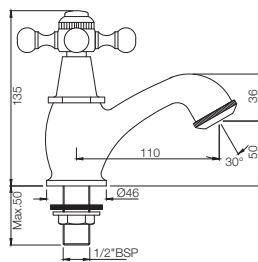

QQT-7011

Pillar Cock
Flow rate: 22.1 l/min*