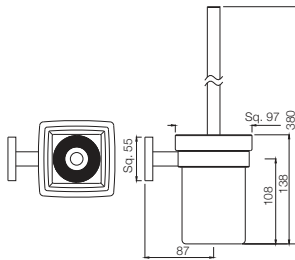

AKP-35743P
W.C. Brush Holder