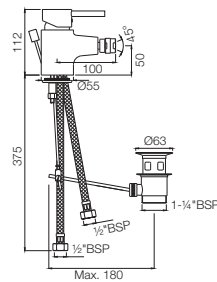

Single Lever | Bidet

FLR-5213B

Single Lever 1-Hole Bidet Mixer with Popup Waste System with 375mm Long Braided Hoses
Flow rate: 7 l/min*