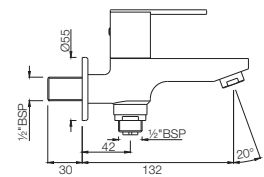

FON-40041

2 Way Bib Cock with Wall Flange
Flow rate: 13.65 l/min*