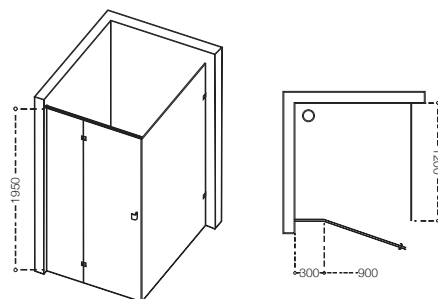

Model: Espira 862+863+864

Espira 862+864 Description: Corner Shower Enclosure
- with two fixed glass, fixed with profile on the wall and openable door opening right, fixed on the fixed glass in the front - 3 Part

Espira 863+864 Description: Corner Shower Enclosure
- with two fixed glass, fixed with profile on the wall and openable door opening left, fixed on the fixed glass in the front - 3 Part

Finish: Chrome

Glass: 6mm / 6mm / 6mm

Espira 0862 Standard Sizes: (in mm)

Height	Width	Code
1950	800 - 1200	BEP-CHR-08628012X
1950	1201 - 1600	BEP-CHR-08621216X

Espira 0863 Standard Sizes:(in mm)

Height	Width	Code
1950	800 - 1200	BEP-CHR-08638012X
1950	1201 - 1600	BEP-CHR-08631216X

Espira 0864 Standard Sizes:(in mm)

Height	Width	Code
1950	800 - 1200	BEP-CHR-08648012X
1950	1201 - 1600	BEP-CHR-08641216X

Model: Espira 862+863+864