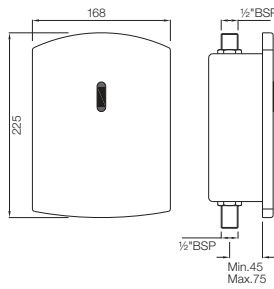

Aquisense | Urinals

SNR-STL-51077

Aquisense Sensor Concealed Type Flushing Valve for Urinal Complete set with Installation Box with Control Cock
Flow rate: 19.3 l/min*