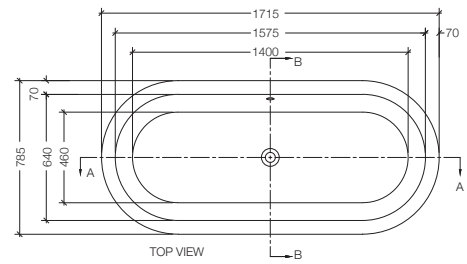

*560 mm is the outer size

406