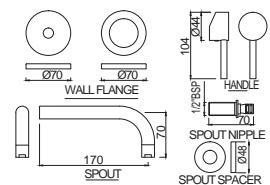

FLR-5231K

Exposed Parts Kit of Single Lever Basin Mixer Wall Mounted Consisting of Operating Lever, Nipple, Spout & Two Wall Flanges (Suitable for item ALD-233PSO & ALD-235PSO)

*at 3 bar pressure