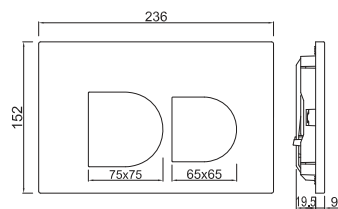

JCP-CHR-372415
Control Plate D'arc