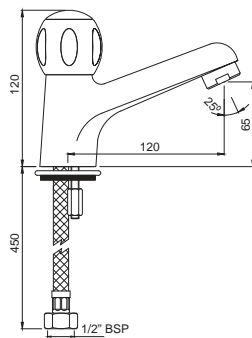

CQT-23021B

Pillar Cock Long Neck with 450mm Long Braided Hose

CQT-23123

Swan Neck Tap with Left Hand Operating Knob

CQT-23127

Swan Neck Tap with Right Hand Operating Knob

Quarter Turn | Bath & Shower

CQT-23219