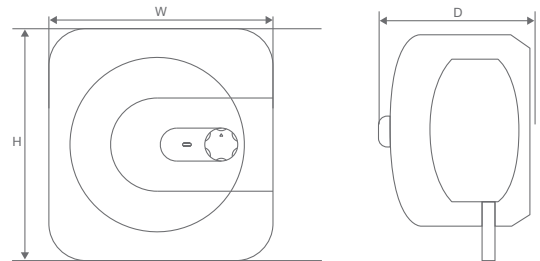

ELENA VERTICAL

(Manual)

Available in 6/10/15/25 litres
The perfect storage water heater for small families

Product Specifications

Details	Elena Vertical (Manual)			
Volume (L)	6/10/15/25			
Rated Wattage	2kW			
Voltage / Frequency (V/Hz)	230V/50Hz			
Temperature Range	25°C to 75°C			
Working Pressure (Mpa)	0.8			
Inlet / Outlet Connection (Inch)	1/2			
Warranty	7 Years on Tank 4 Years on Heating Element 2 Years on Other Parts			
Product Dimensions (in mm)		W	H	D
	6 Litres	288	288	260
	10 Litres	328	328	295
	15 Litres	385	385	305
	25 Litres	448	448	345

Recommended for: Kitchen / Bucket Baths / Overhead Showers