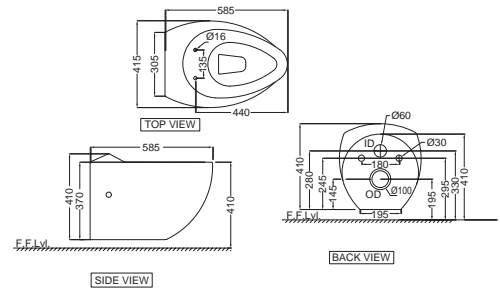

Fusion

FSS-WHT-29901
Table Top Basin,
Size:470x470x110 mm

FSS-WHT-29601
Counter Top Basin,
Size:545x545x180 mm

FSS-WHT-29951
Wall Hung WC with PP soft
close seat cover, Hinges,
Accessories Set,
Size:415x585x410 mm