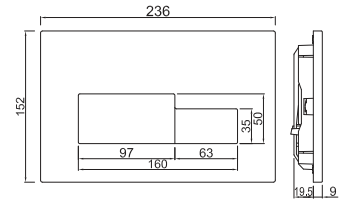

JCP-CHR-392415
Control Plate Aria