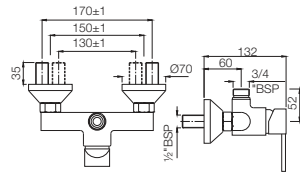

DRC-37147

Single Lever Exposed Shower Mixer With Provision For Connection to Exposed Shower Pipe (SHA-1211) With Connecting Legs & Wall Flanges
Flow rate: 33.1 l/min*