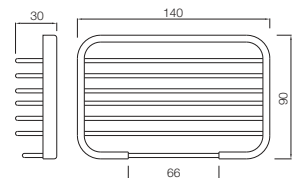

ACN-1177N
Shower Basket Small