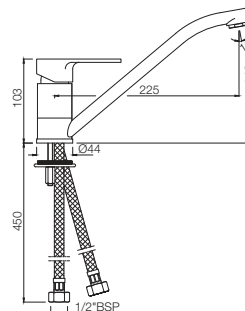

VGP-81173B

Single Lever Sink Mixer with Swinging Spout (Table Mounted) with 450mm Long Braided Hoses
Flow rate: 14.45 l/min*