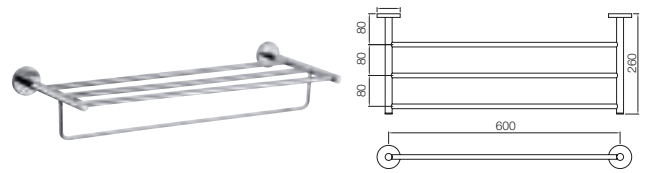

ACN-1161N
Double Coat Hook

ACN-1171N
Glass Shelf 600mm Long

ACN-1181S
Towel Rack 600mm Long with Lower Hangers, Stainless Steel

ACN-1181FS
Towel Rack 600mm Long without Hangers, Stainless Steel

ACN-1181FHS
Towel Rack 600mm Long without Lower Hangers but with 3 hooks, Stainless Steel