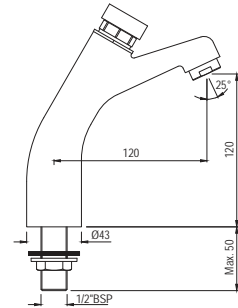

PRS-031L65

Pillar Cock Auto Closing System with 65mm Extension Body
Flow rate: 13.74 l/min*