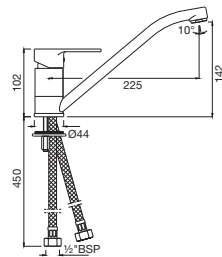

Single Lever | Kitchen

LYR-38165

Single Lever Sink Mixer With Swinging Spout on Upper Side (Wall Mounted Model) With Connecting Legs & Wall Flanges
Flow rate: 13.95 l/min*

Quarter Turn | Basin

LYR-38173B

Single Lever Sink Mixer with Swinging Spout (Table Mounted) with 450mm Long Braided Hoses
Flow rate: 15.12 l/min*