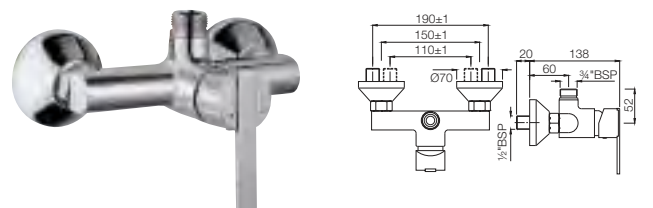

FON-40147

Single Lever Exposed Shower Mixer With Provision For Connection to Exposed Shower Pipe (SHA-1211) With Connecting Legs & Wall Flanges
Flow rate: 35.75 l/min*

*at 3 bar pressure