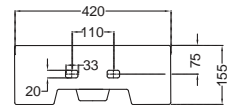

Continental

BACK VIEW

CNS-WHT-701
Under Counter Basin with Fixing
Accessories,
Size: 480 x 365 x 205mm,
Shape: Rectangular