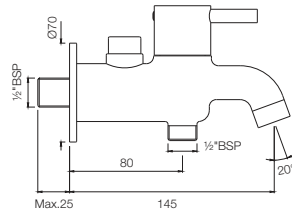

Florentine

FLR-5047N

Bib Cock (Straight Line Model) With Wall Flange
Flow rate: 17.8 ℓ/min*