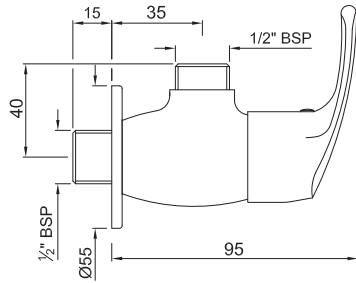

EKO-33053

Angular Stop Cock with Wall Flange
Flow rate: 30 l/min*