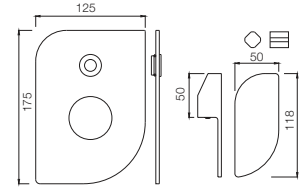

ALI-85065K

Single Lever Exposed Parts Kit of Divertor Consisting of Operating Lever, Wall Flange (With Seals) & Button Only (Suitable For Item ALD-065)