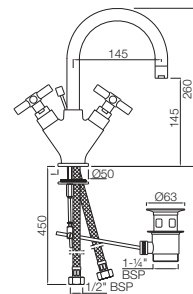

*at 3 bar pressure

Solo

Quarter Turn | Basin

SOL-6167B

Central Hole Basin Mixer without Popup Waste System with 450mm Long Braided Hoses (15mm Cartridge Size)
Flow rate: 15.6 l/min*

SOL-6169B

Central Hole Basin Mixer with Popup Waste System with 450mm Long Braided Hoses (15mm Cartridge Size)
Flow rate: 14.15 l/min*