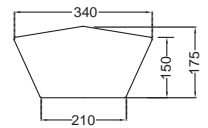

Continental

SIDE VIEW

BACK VIEW

CNS-WHT-701
Under Counter Basin with Fixing
Accessories,
Size: 480 x 365 x 205mm,
Shape: Rectangular