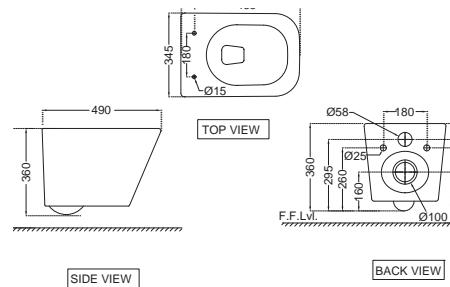

ARS-WHT-39951
Wall Hung WC with UF soft
 close slim seat cover, Hinges,
 Accessories Set,
 Size:360x570x360 mm

NEW

ARS-WHT-39953BI
Rimless, Blind Installation Wall
Hung WC with UF soft close seat
 cover, Hinges, Accessories Set,
 Size : 345x490x360 mm