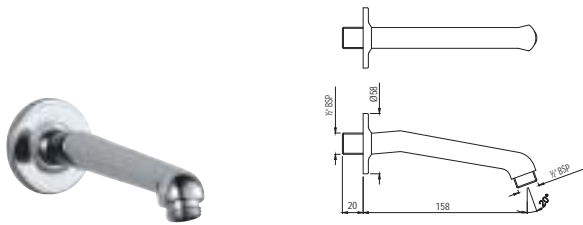

Showers | Accessories

Wall Mounted Shower Arms

SHA-477

Shower Arm Casted 190mm Long Light Body Round Shape for Wall Mounted Showers with Flange