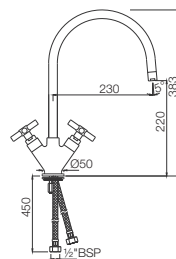

SOL-6319B

Sink Mixer with Swinging Spout (Table Mounted Model) with 450mm Long Braided Hoses
Flow rate: 14.9 l/min*