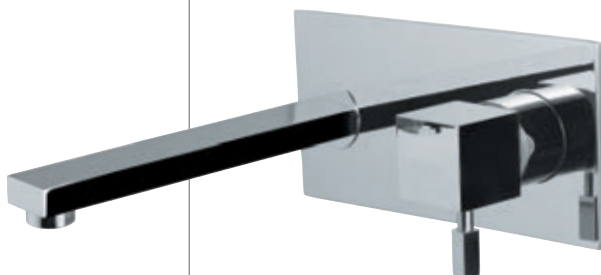

ANG-53065
Single Lever
In-wall Diverter
for Bath &
Shower Mixer

ANG-53119
Single Lever Bath
& Shower Mixer,
Wall Mounted

ANG-53233N

Single Lever in-wall Basin Mixer