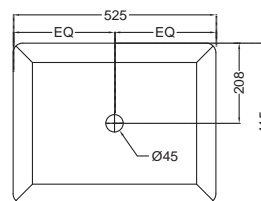

JDS-WHT-25907N
Thin Rim Table Top Basin,
Shape - Rectangular,
Size: 525x415x140 mm

TOP VIEW