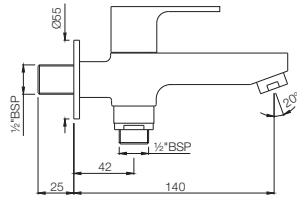

Aria

ARI-39041

Two Way Bib Cock with Wall Flange
Flow rate: 14.68 l/min*