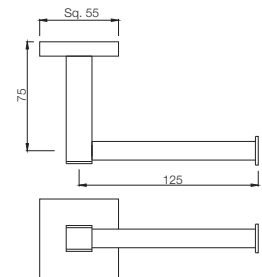

AKP-35755PS
Spare Toilet Roll holder, Stainless Steel