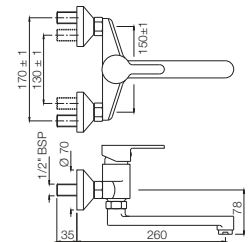

FUS-29163

Single Lever Sink Mixer Swinging Spout (Wall Mounted Model) with Connecting Legs & Wall Flanges
Flow rate: 16.44 l/min*