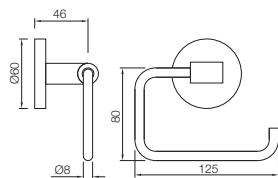

ACN-1151N
Toilet Roll Holder