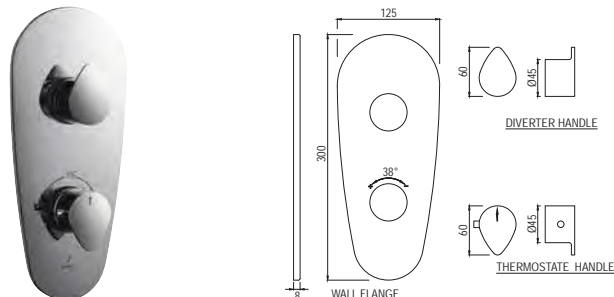

Aquamax Thermostatic Mixer

VGP-81661K

Aquamax Exposed Part Kit of Thermostatic Shower Mixer (Suitable for ALD-661)