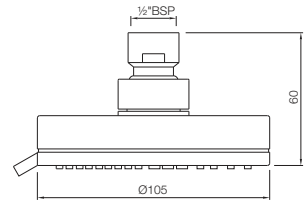

OHS-1719

Overhead Shower ø105mm Round Shape Multi Flow with Air Effect (ABS Body & Face Plate Chrome Plated) with Rubit Cleaning System
Flow rate: 11.89 l/min*