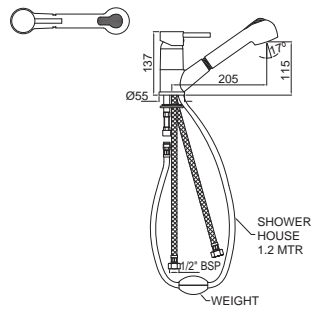

Single Lever Sink Mixer with 210mm Extension Body Swinging Spout without popup Waste (Table Mounted) with 600mm Long Braided Hoses
Flow rate: 13.46 l/min*

FLR-5173B

Single Lever Sink Mixer with Swinging Spout (Table Mounted) with 450mm Long Braided Hoses
Flow rate: 15.12 l/min*