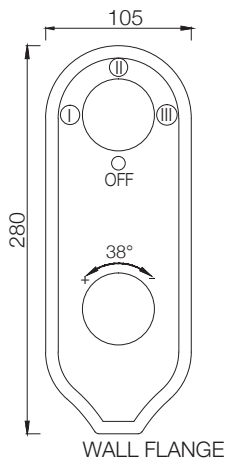

TIA-73683N