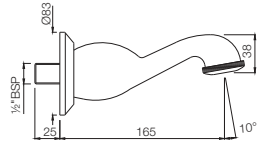

Bathtub Spouts

Queen's

SPJ-7429

Bathtub Spout with Wall Flange
Flow rate: 47 l/min*