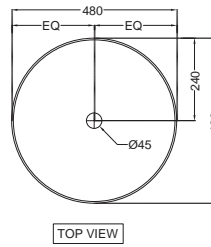

NEW

OPS-WHT-15905
Thin Rim Table Top Basin,
Shape - Round,
Size: 420x420x140 mm

Half pedestal basin
OPS-WHT-15801
Wall Hung Basin with Fixing
Accessories,
Size: 575x475x195 mm
OPS-WHT-15305
Half pedestal with Fixing
Accessories for
OPS-WHT-15801

OPS-WHT-15951
Wall Hung WC with UF soft
close seat cover, Hinges,
Accessories Set,
Size: 355x585x410 mm