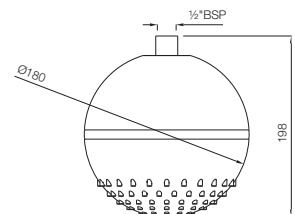

OHS-BLM-1763

LED Overhead Shower ϕ 180mm Circular Shape Single Flow (ABS Body with Face Plate Black Matt) with Rubit Cleaning System
Flow rate: 12.29 l/min*

*at 3 bar pressure