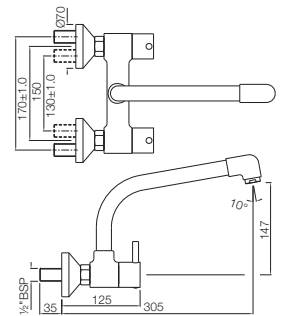

FLR-5309ND

Sink Mixer with Extended Swinging Spout (Wall Mounted Model) with Connecting Legs & Wall Flanges