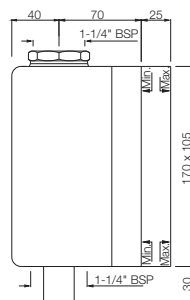

FLV-1073C

Concealed Body of i Flush, 32mm