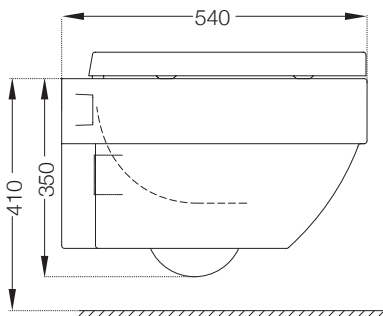

LIS-WHT-71951BIUF