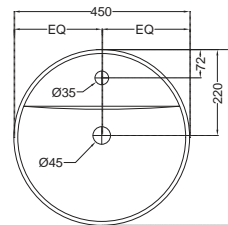

NEW

JDS-WHT-25937
Thin Rim Table Top Basin,
Shape - Oval,
Size: 500x380x120 mm

TOP VIEW

SIDE VIEW

NEW

JDS-WHT-25939
Thin Rim Table Top Basin,
Shape - Round
Size: 450x450x110 mm

TOP VIEW

SIDE VIEW