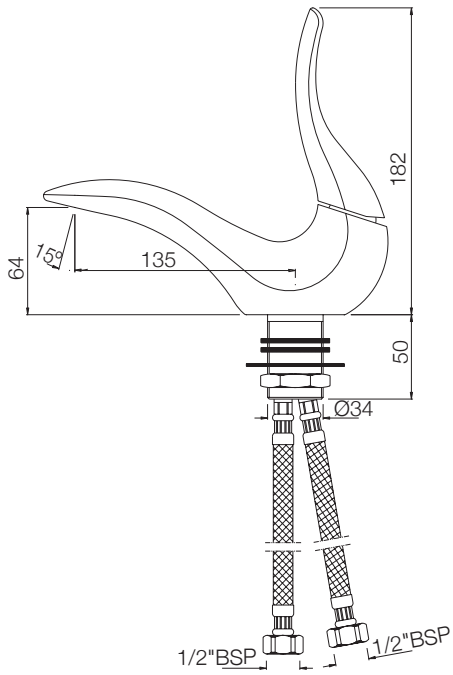

TWR-75011B