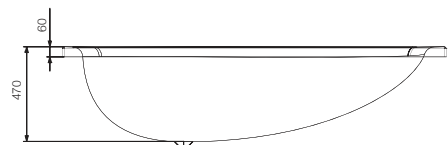

Note: Drain pipe/Europa kit are mandatory products for installation of all the bathtubs. Accessories shown in the image are not a part of the product