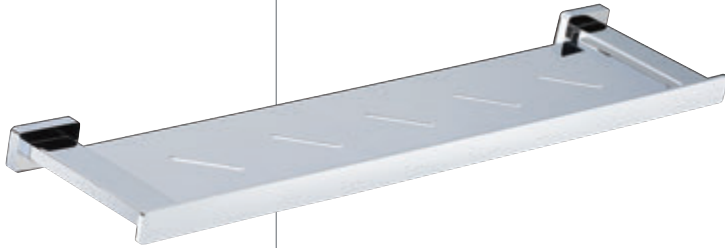

ONY-59713
Twin Towel Rail
600mm Long