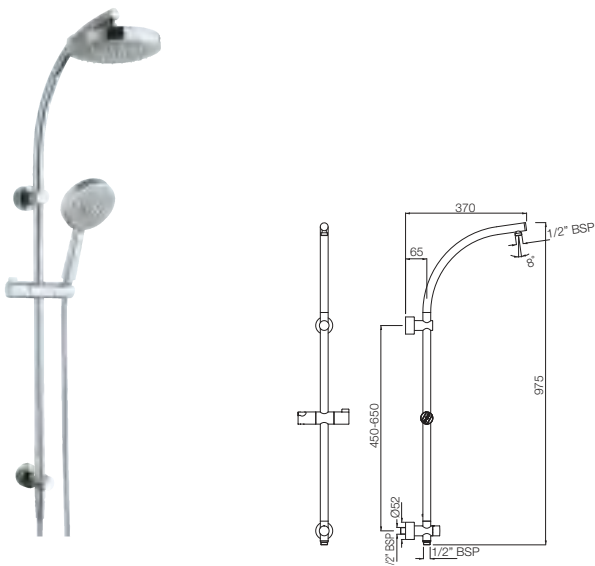

SHA-1215R*

Exposed Shower Pipe with Provision For Simultaneous Working of Showers with Operating Divertor Knob, Round Shape $\varnothing$ 24mm, Size 975X 370mm with Sliding Holder For Hand Shower, Wall Bracket & 15mm Concealed Water Inlet Connection (for connection to Concealed Shower Mixer) without Shower