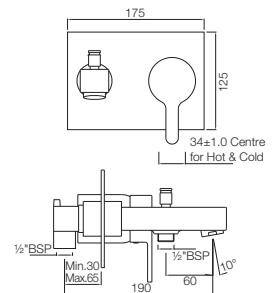

FUS-29137

Single Lever High Flow Bath & Shower Mixer (Concealed Body) Wall Mounted Model with Button Spout (Composite One Piece Body)
Flow rate: 25.1 l/min*