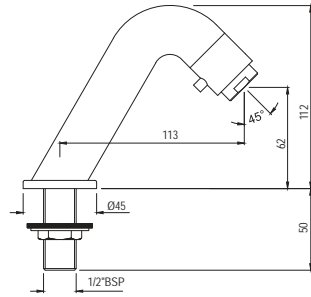

Spout Operating Taps

SOT-83011

Spout Operated Pillar Tap Round Shape with Base Flange
Flow rate: 18.37 l/min*