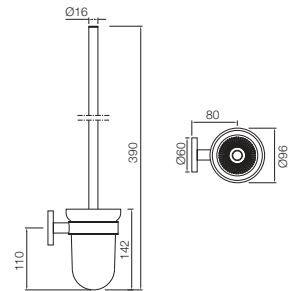

ACN-1143N
W.C. Brush Holder