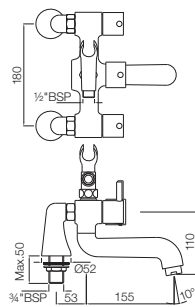

FLR-5271N

Bath Tub Mixer (Exposed Adjustable Legs) with Telephone Shower Arrangement & Crutch
Flow rate: 38.28 l/min*