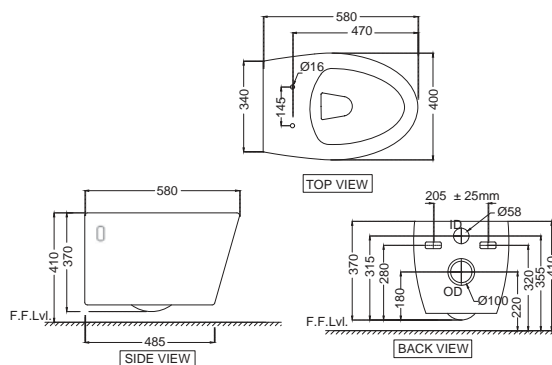

Vignette

VGS-WHT-81803
Wall Hung Basin with
Fixing Accessories,
Size: 720x460x190 mm
VGS-WHT-81307
Half pedestal with
Fixing Accessories
Set for 81803