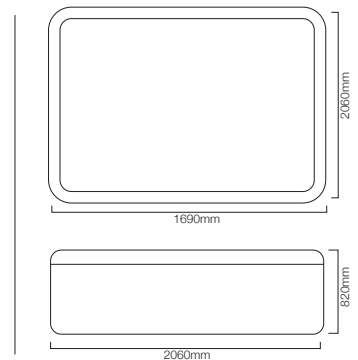

Key features

Thermoclad cabinet	Perimeter insulation	Thermobond 4 layer shell construction	Duraflex Plumbing	Uv sterilising system	Set & forget control system	Multi-colour spa light	Hydrotherapy recliners	Aromatherapy	Illuminated topside controls
Ozone filtration	Micro filtration	Foot jets	Moulded headrests	Individual seat pressure control	Steps				

Specifications

Dry weight 254kg	Filled weight 854kg	Water capacity 600 litres	Spa controller sv2	Jet pump(s) 2.5x1 hp	Variable output heater 3 kW	Electrical requirements max 15 amps	Variable speed air blower 700w