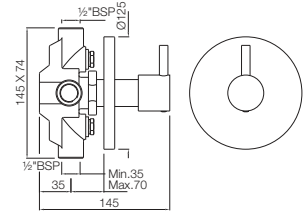

FLR-5273UPR

Wall Mixer with Provision For Overhead Shower with 115mm Long Bend Pipe On Upper Side, Connecting Legs & Wall Flanges

*at 3 bar pressure

Florentine

FLR-5281N

Wall Mixer 3-in-1 System with Provision for both Hand Shower and Overhead Shower Complete with 115mm Long Bend Pipe, Connecting Legs & Wall Flange (without Hand & Overhead Shower)