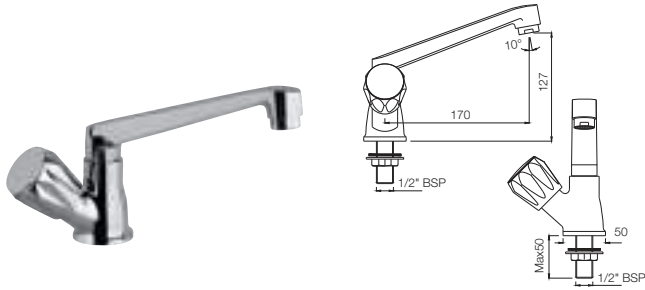

Continental

CON-349KNM
Sink Cock with Swinging Spout (Table Mounted Model)