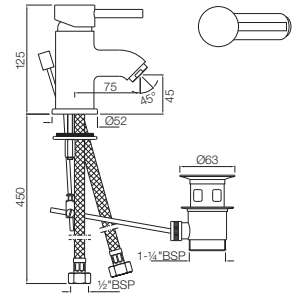

FLR-5063B

Single Lever Basin Mixer (Small Spout) with Popup Waste System with 450mm Long Braided Hoses
Also available

FLR-5003B

Single Lever Basin Mixer (Small Spout) without Popup Waste System with 450mm Long Braided Hoses
Flow rate: 15.96 l/min*