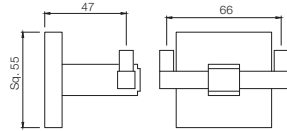

Bath Accessories

AKP-35761P
Double Coat Hook