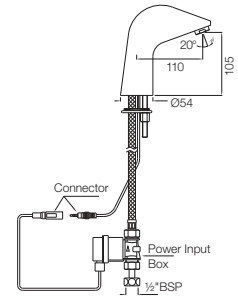

SNR-CHR-51021

Sensotronic Sensor Faucet for Wash Basin

SNR-CHR-51001SQ

Sensotronic Sensor Faucet for Wash Basin in Square Shape with Base Flange

*at 3 bar pressure

Sensor Taps

SNR-CHR-51021A

Sensotronic Sensor Faucet for Wash Basin with 175mm Extension Body