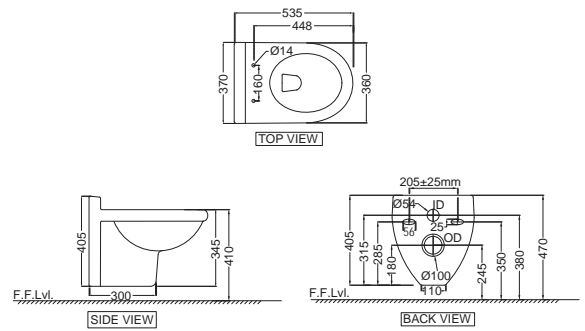

CNS-WHT-959NN

Wall Hung-WC with PP normal close seat cover, Hinges, Accessories Set,

Size: 370 x 535 x 405mm