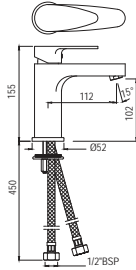

Vignette Prime

Single Lever | Basin

VGP-81011B

Single Lever Basin Mixer without Popup Waste System with 450mm Long Braided Hoses
Flow rate: 13.62 l/min*