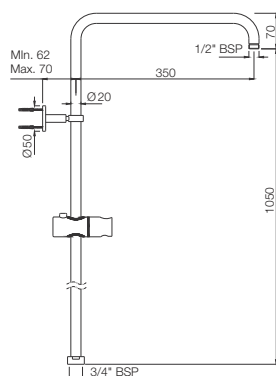

SHA-1211NH

Exposed Shower Pipe with Hand Shower Holder, L-Type in Round Shape 20mm, Size 1120X410mm (for Connecting Overhead Shower & Sliding Holder for Hand Shower)