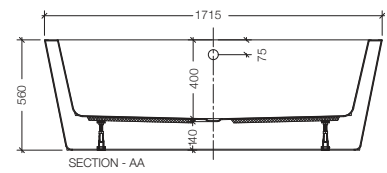

*560 mm is the outer size

406