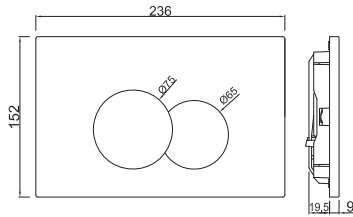

Flush Plates

JCP-CHR-152415
Control Plate Opal