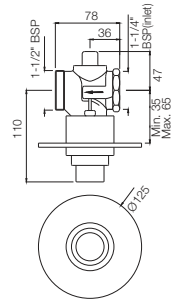

Metropole Flush Valves Dual

FLV-1085N

Metropole Flush Valve Dual Flow 32mm Size (Concealed Body) with Exposed Shut Off Provision & Round Flange (3.0/6.0 Lts. Per Flushing)

Also available

FLV-1085NG

Metropole Flush Valve Dual Flow 32mm Size (Concealed Body) with Exposed Shut Off Provision (2.0/4.0 Lts. Per Flushing)

FLV-1089N

Metropole Flush Valve Dual Flow 40mm Size (Concealed Body) with Exposed Shut Off Provision Round Flange (3.0/6.0 Lts. Per Flushing)

FLV-1089NG

Metropole Flush Valve Dual Flow 40mm Size (Concealed Body) with Exposed Shut Off Provision (2.0/4.0 Lts. Per Flushing)