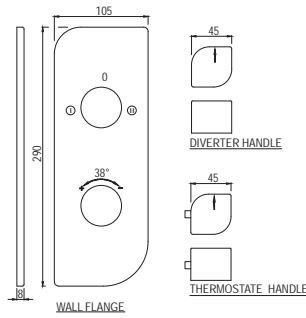

ALI-85681K

Aquamax Exposed Part Kit of Thermostatic Shower Mixer with 2-way diverter (Suitable for ALD-681)