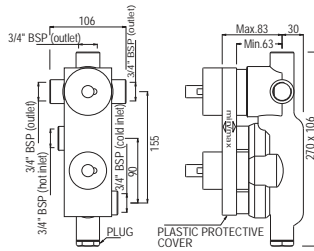

ALD-683
Aquamax Concealed Body of Thermostatic Shower Mixer with 3-way diverter