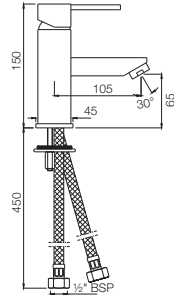

D'Arc

Single Lever | Basin

DRC-37011B

Single Lever Basin Mixer without Popup Waste System with 450mm Long Braided Hoses
Flow rate: 15.57 l/min*

DRC-37051B

Single Lever Basin Mixer with Popup Waste & 450mm Long Braided Hoses
Flow rate: 16 l/min*