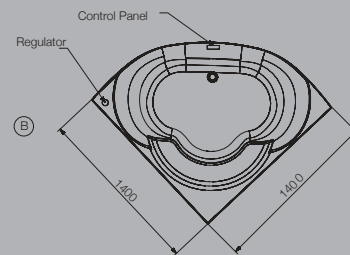

Disinfection

Headrests

Chromotherapy

FUSION 1400 X 1400 X 450 mm

JWP-WHT-GMI140WX (Water System)

Specifications

PMMA Sheet

PU Green Reinforcement