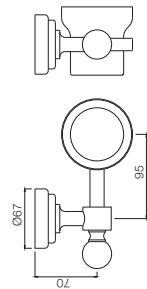

AQN-7741
Tumbler Holder