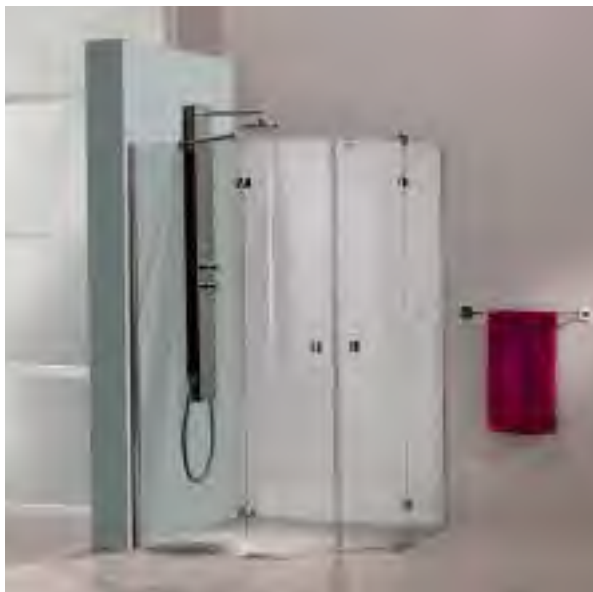

Flushing Systems

- Cisterns **547**
- Flush Plates **549**