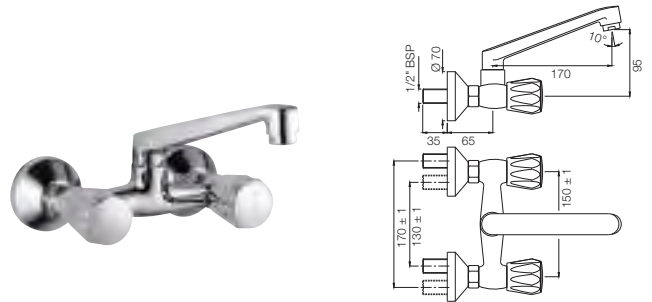

Continental

Full Turn | Bidet

CON-613KNB

1-Hole Bidet Mixer with Popup Waste System with 375mm Long Braided Hoses

Full Turn | Kitchen

CON-309KNM

Sink Mixer with Swinging Spout (Wall Mounted Model) With Connecting Legs & Wall Flanges