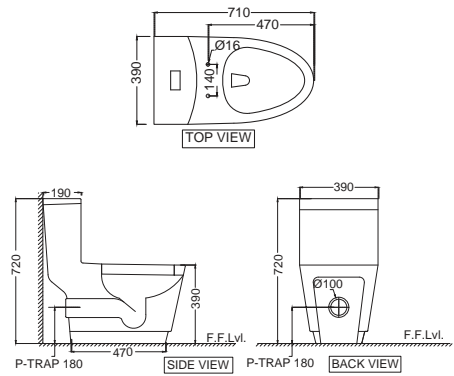

VGS-WHT-81851PN
Rimless Single piece-WC with
UF soft close seat Cover, Hinges,
Fixing Accessories, Accessories
Set and Cistern fittings,
Size: 390x710x720mm,
P Trap -180 mm