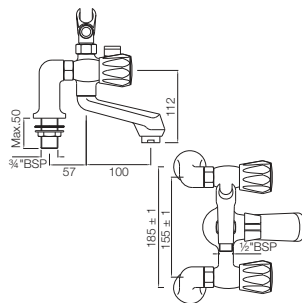

CON-271KN

Bath Tub Mixer (Exposed Adjustable Legs) with Telephone Shower Arrangement & Crutch