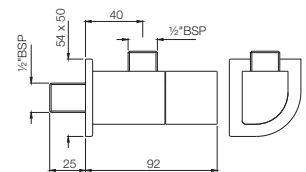

ALI-85053
Angular Stop Cock with Wall Flange
Flow rate: 42.44 l/min*

*at 3 bar pressure