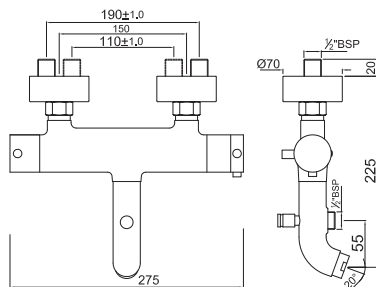

FLR-5657

Exposed Bath Shower Mixer (Wall Mounted) with Thermostatic Control Cartridge with Button Attachment on Spout with Connecting Legs & Wall Flanges
Flow rate: 26.96 l/min*