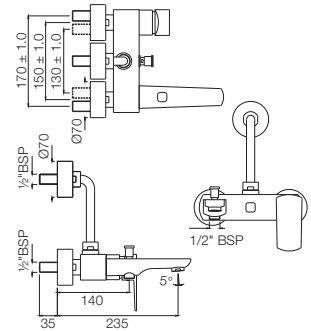

KUP-35125PM

Single Lever Wall Mixer 3-in-1 System with Provision for both Hand Shower and Overhead Shower Complete with 115mm Long Bend Pipe, Connecting Legs & Wall Flange (without Hand & Overhead Shower)
Flow rate: 20.14 l/min*