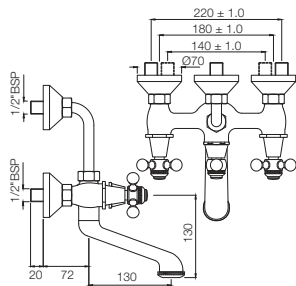

Queen's

QQT-7273UPR

Wall Mixer with Provision For Overhead Shower with 115mm Long Bend Pipe On Upper Side, Connecting Legs & Wall Flanges