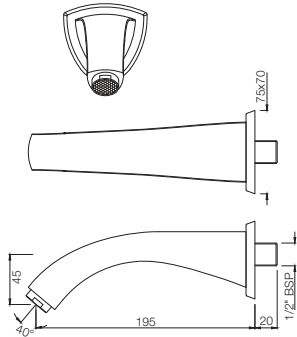

Bathtub Spouts

Arc

SPJ-87429

Bath Tub Spout with Wall Flange
Flow rate: 33.92 l/min*