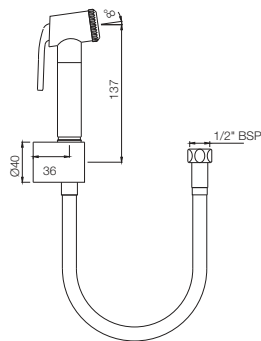

ALD-565

Hand Shower (Health Faucet) with 1 Meter Long Easy Flex Tube in Chrome Finish & Wall Hook
Flow rate: 8.52 l/min*