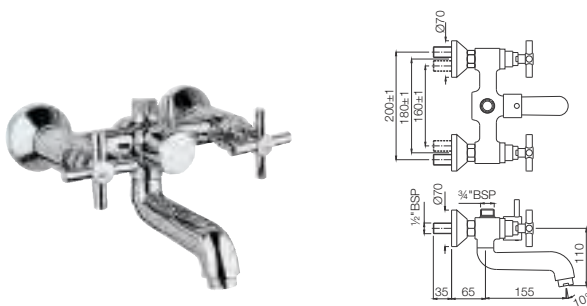

SOL-6217

Wall Mixer with Telephone Shower Arrangement, Connecting Legs & Wall Flanges but without Crutch & Telephone Shower
Flow rate: 39.42 l/min*