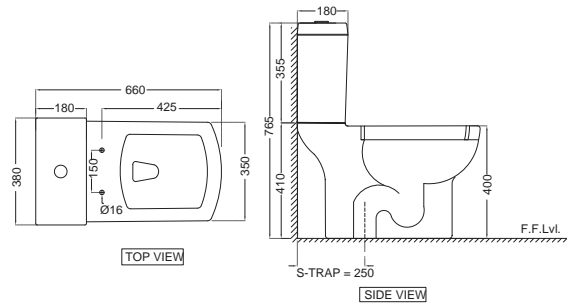

Floor mounted coupled WC
LYS-WHT-38751SSM
Bowl for **Coupled WC** with UF soft close slim seat cover, Hinges, Fixing Accessories and Accessories Set, Size:380x660x765 mm, S Trap-250mm
LYS-WHT-38201
Cistern with cistern fittings for 38751PSM & 38751SSM