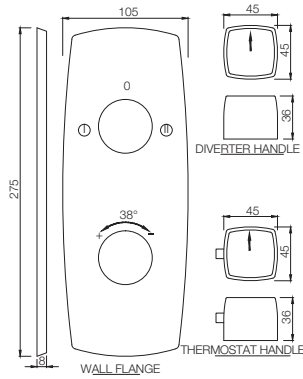

Arc

ARC-87681K

Aquamax Exposed Part Kit of Thermostatic Shower Mixer with 2-way diverter (Suitable for ALD-681)