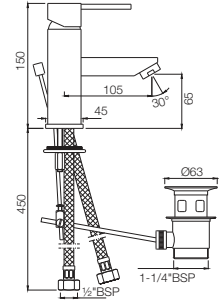

DRC-37051B

Single Lever Basin Mixer with Popup Waste & 450mm Long Braided Hoses
Flow rate: 16 l/min*