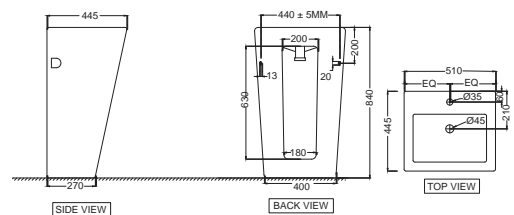

KUS-WHT-35401
Floor standing Basin with Fixing
Accessories,
Size:510x445x840 mm