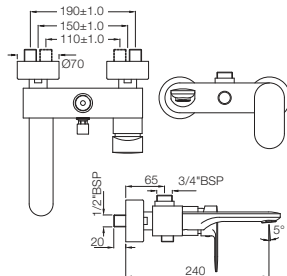

Single Lever | Bath & Shower

OPP-15115PM

Single Lever Wall Mixer with Provision for Connection to Exposed Shower Pipe (SHA-1211) with Connecting Legs & Wall Flanges
Flow rate: 20.5 l/min*