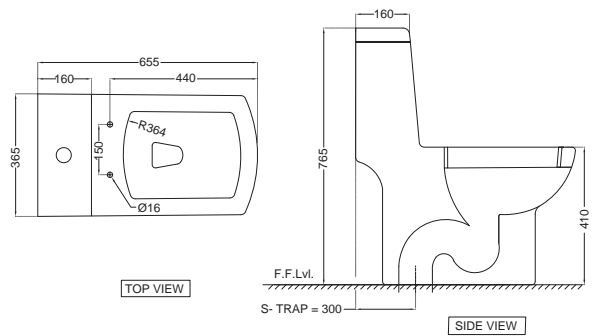

NEW

LYS-WHT-38951SM
Wall Hung WC with UF soft close slim seat cover, Hinges, Accessories Set,
 Size:360x500x380 mm

NEW

LYS-WHT-38851SSM
Single piece-WC with UF soft close slim seat cover, Hinges, Fixing Accessories, Accessories Set and Cistern fittings,
 Size:365x655x765 mm,
 S Trap-300mm