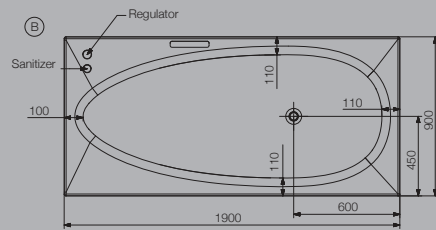

JWP-WHT-VGNT190WX (Water System)

Specifications

PMMA Sheet

PU Green Reinforcement

SS Frame

Level Sensor

Safety Vacuum Breaker

Keypad control

Overflow with drain & filler

Water Pump 1.4 HP

Slim water Jets 8

Back Jets-4

Air Regulator

Disinfection

Headrests

Chromotherapy

JWA-WHT-VGNTPPFX (Front Panel)

JWA-WHT-VGNTPSPX (Side Panel)