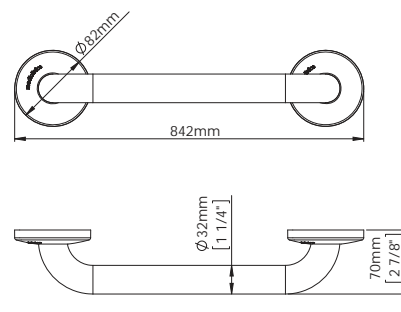

WAC-SAP-BR0750CS
Grab Bar 842 mm Long, Satin