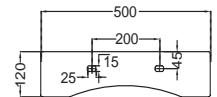

Florentine

NEW

BACK VIEW