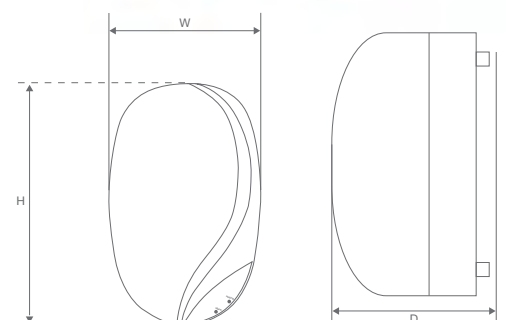

Product Specifications

Details	Insta		
Volume (L)	1/3		
Rated Wattage	3/4.5 kW		
Voltage / Frequency (V/Hz)	230V/50Hz		
Temperature Range	25°C to 75°C		
Working Pressure (Mpa)	6.5 Bar		
Inlet / Outlet Connection (Inch)	1/2		
Inner Container Material	Stainless Steel		
Warranty	5 Years on Tank 2 Years on Heating Element 2 Years on Other Parts		
Product Dimensions (in mm)	W	H	D
1 Litre	200	330	150
3 Litres	230	370	200