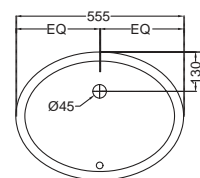

FLS-WHT-5701
Under counter Basin with Fixing
Accessories,
Size: 555x425x195 mm,
Shape : Oval

TOP VIEW