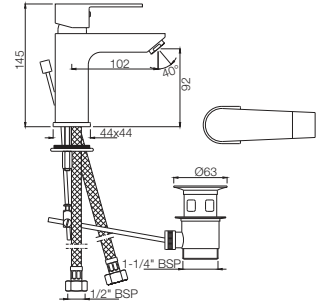

*at 3 bar pressure

ARIA

Aria

Single Lever | Basin

ARI-39001B

Single Lever Basin Mixer without Pop-up Waste and 450mm Long Braided Hoses
Flow rate: 15 l/min*

ARI-39051B

Single Lever Basin Mixer with Pop-up Waste and 450mm Long Braided Hoses