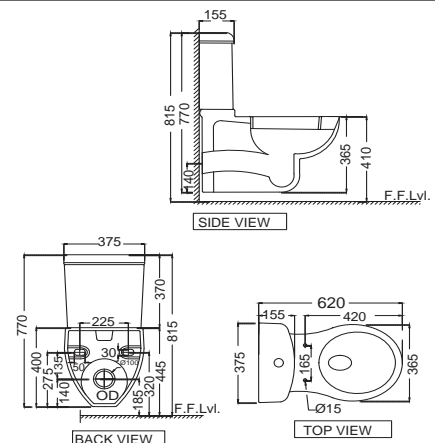

CNS-WHT-203

Cistern with cistern fittings for CNS-WHT-353N & 353S