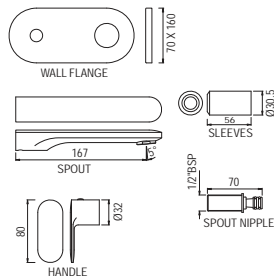

Quarter Turn | Taps

OPP-15441KPM

Exposed Part Kit of Single Concealed Stop Cock Consisting of Operating Lever, Cartridge Sleeve, Wall Flange (with Seals) & Basin Spout (Compatible with ALD-441)
Flow rate: 14.22 l/min*