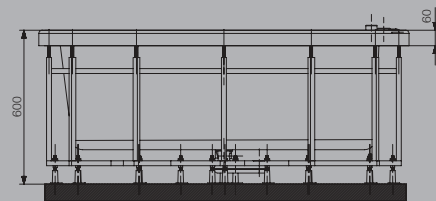

FONTE - R 1500 X 1500 X 470 mm

JWP-WHT-POINT150WX (Water System)

Specifications

PMMA Sheet

PU Green Reinforcement

SS Frame

Level Sensor

Safety Vacuum Breaker

Keypad control

Overflow with drain & filler

Water Pump 1.4 HP

Slim water Jets 8

Air Regulator

Disinfection

Chromotherapy