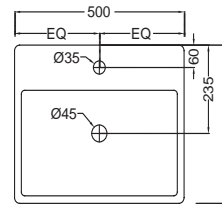

Florentine

NEW

TOP VIEW