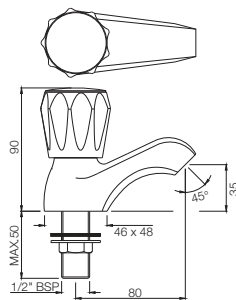

CON-011KN

Pillar Cock