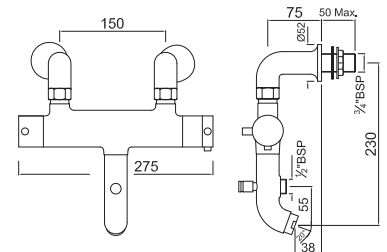

FLR-5659

Exposed Bath Shower Mixer (Tub Mounted) with Thermostatic Control Cartridge with Button Attachment on Spout with Straight Legs
Flow rate: 26.96 l/min*

*at 3 bar pressure