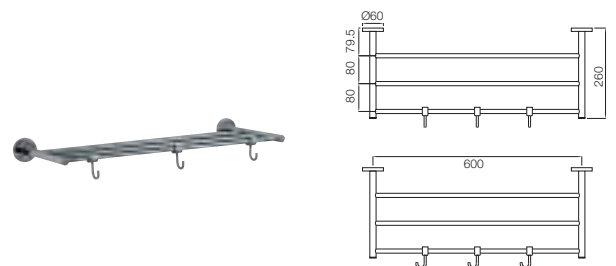

ACN-1161N
Double Coat Hook

ACN-1171N
Glass Shelf 600mm Long

ACN-1181S
Towel Rack 600mm Long with Lower Hangers, Stainless Steel

ACN-1181FS
Towel Rack 600mm Long without Hangers, Stainless Steel

ACN-1181FHS
Towel Rack 600mm Long without Lower Hangers but with 3 hooks, Stainless Steel