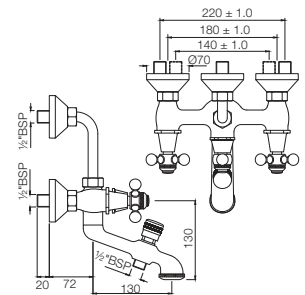

QQT-7281

Wall Mixer 3-in-1 System with Provision for both Hand Shower and Overhead Shower Complete with 115mm Long Bend Pipe, Connecting Legs & Wall Flange (without Hand & Overhead Shower)
Flow rate: 29.65 l/min*