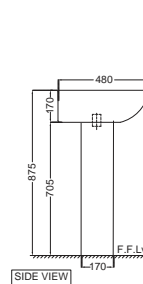

Full pedestal basin

FNS-WHT-40801
Wall Hung Basin with Fixing
Accessories,
Size: 610x480x195 mm
FNS-WHT-40301
Full pedestal for
FNS-WHT-40801