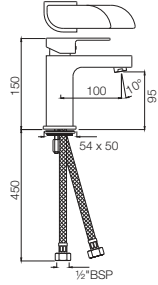

Alive

Single Lever | Basin

ALI-85011B

Single Lever Basin Mixer without Popup Waste System with 450mm Long Braided Hoses
Flow rate: 13.48 l/min*