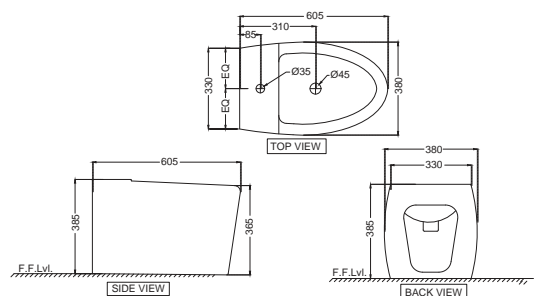

VGS-WHT-81151
Floor mounted bidet,
Size: 380x605x385 mm