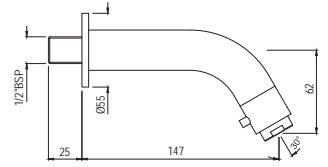

SOT-83037

Spout Operated Bib Tap Round Shape with Wall Flange
Flow rate: 18.53 l/min*

*at 3 bar pressure