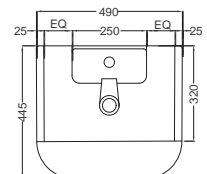

BOTTOM VIEW