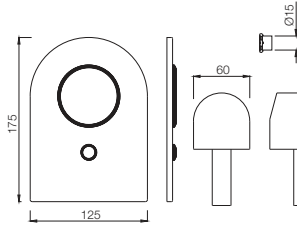

D'Arc

Single Lever | Basin

DRC-37193K

Single Lever 3-inlet Divertor Exposed parts kit Consisting of Operating Lever, Wall Flange & Button Only (Suitable For Item ALD-193)