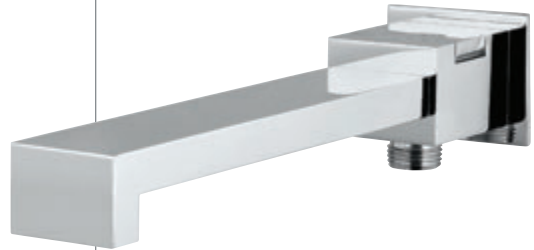

SPT-45463
Leblanc Bath Spout
with Diverter & Wall
Flange