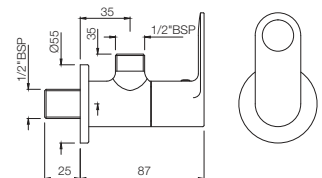

ORP-10053PM

Angular Stop Cock with Wall Flange
Flow rate: 40.24 l/min*

*at 3 bar pressure