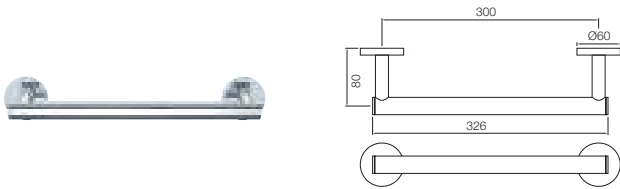

Bath Accessories

Continental

ACN-1101S

Grab bar 300mm Long, Stainless Steel