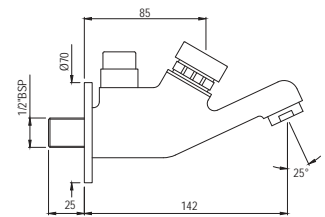

PRS-043

Bib Cock Auto Closing System with Built-in Control Cock With Wall Flange
Flow rate: 17 l/min*