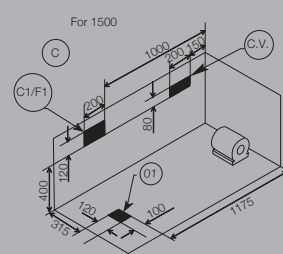

Air Jets 12

Air Regulator

Headrests

Chromotherapy

FORTE 1700 X 750 X 420 | 1500 X 750 X 420 mm

JWP-WHT-FONTE170WX / JWP-WHT-FONTE150WX (Water System)

Specifications

PMMA Sheet