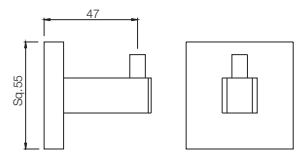

AKP-35781PFS
Towel Rack 600mm long without Lower hangers, Stainless Steel

AKP-35791P
Robe Hook

Queen's

AQN-7711
Single Towel Rail 600mm Long
Also available

AQN-7711A
Single Towel Rail 450mm Long

AQN-7711B
Single Towel Rail 300mm Long