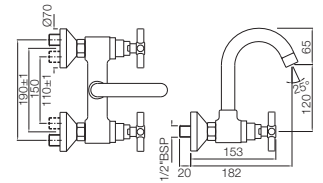

Quarter Turn | Kitchen

SOL-6309

Sink Mixer with Swinging Casted Spout (Wall Mounted Model) with Connecting Legs & Wall Flanges
Flow rate: 18.15 l/min*