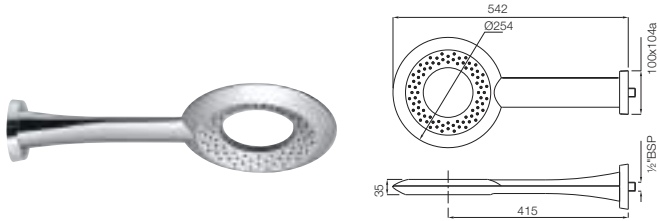

OHS-BLM-1763

LED Overhead Shower ϕ 180mm Circular Shape Single Flow (ABS Body with Face Plate Black Matt) with Rubit Cleaning System
Flow rate: 12.29 l/min*

*at 3 bar pressure

Showers | Rain Showers

Overhead Showers