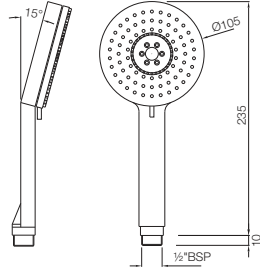

Showers | Air Showers

Hand Showers

HSH-1721

Hand Shower ø105mm Round Shape Multi Flow with Air Effect (ABS Body & Face Plate Chrome Plated) with Rubit Cleaning System
Flow rate: 11.44 l/min*