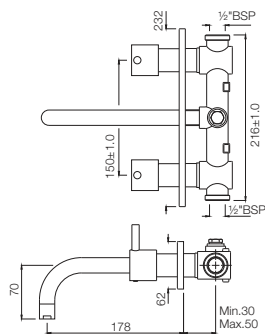

FLR-5433N

Two Concealed Stop Cocks with Basin Spout (Composite One Piece Body)
Flow rate: 15.52 l/min*