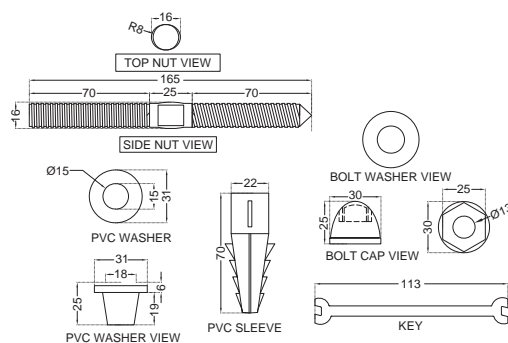

Urinals

URS-WHT-13261
Urinal, Size: 355x340x535 mm

URS-WHT-13263
Urinal with Fixing Accessories,
Size: 340x320x650 mm

Accessories

ZPS-WHT-VB01
Vario bend

ZPS-SNS-RB01
Rack Bolt for WC
(Stainless Steel)

ZPS-MST-RB02
Rack Bolt for WC (Mild Steel)