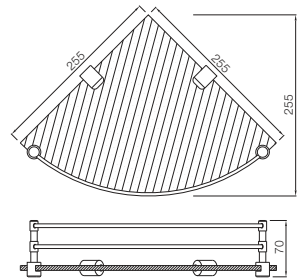

ACN-1173
Corner Glass Shelf (with Bracket)