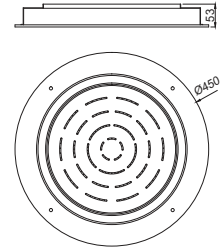

OHS-1673

Maze Prime Round Shape Single Function Shower 450mm dia AISI 304 stainless steel in chrome finish with RGB LED light remote control & installation kit for false ceiling

- Chromotherapy (RGB): LED x 0.23W with 12V Power Supply (SMPS) including Controller, connecting to AC 100-240V, 50-60Hz

Flow rate: 47 ℓ/min*

Registered design no.276016