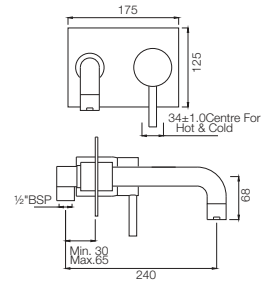

FLR-5135

Single Lever High Flow Bath Filler (Concealed Body) Wall Mounted Model with Bath Spout (Composite One Piece Body) Flow rate: 30.53 l/min*