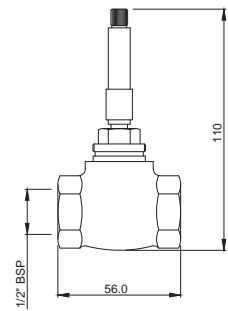

ALD-083CQT

Concealed Stop Cock Regular Body Suitable for 15mm Pipe Line with Spindle Extension & Plastic Protection Cap (without Exposed Parts)

*at 3 bar pressure