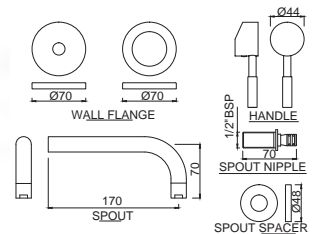

SOL-6231K

Exposed Parts Kit of Single Lever Basin Mixer Wall Mounted Consisting of Operating Lever, Nipple, Spout & Two Wall Flanges (Suitable for item ALD-233PSO & ALD-235PSO)

Single Lever | Bath & Shower