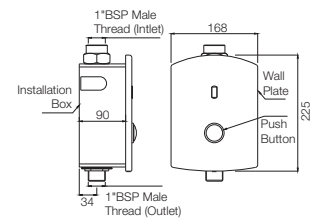

SNR-STL-51083

Sensotronic Mini Concealed Type Flushing Valve for Urinal Complete Set with Installation Box

Sensotronic | Water Closet

SNR-STL-51087

Sensotronic Concealed Type Flushing Valve for Urinal Complete Set with Installation Box with Control Cock