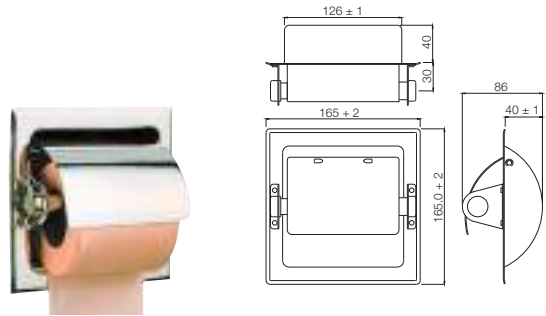

AHS-1553
Paper Holder with Flap Recessed Type (Stainless Steel)