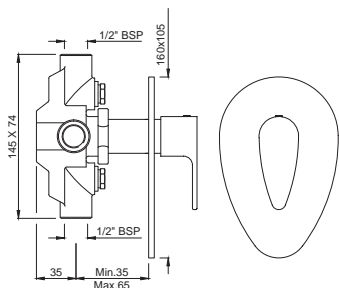

Quarter Turn | Bath & Shower

VGP-81421

4-Way Divertor for Concealed Fitting with Built-in Non-Return Valves with Divertor Handle
Flow rate: 52.64 l/min*