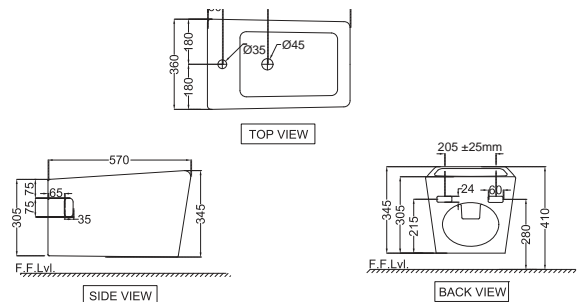

ARS-WHT-39151
Wall Hung-Bidet,
Size: 360x570x345 mm