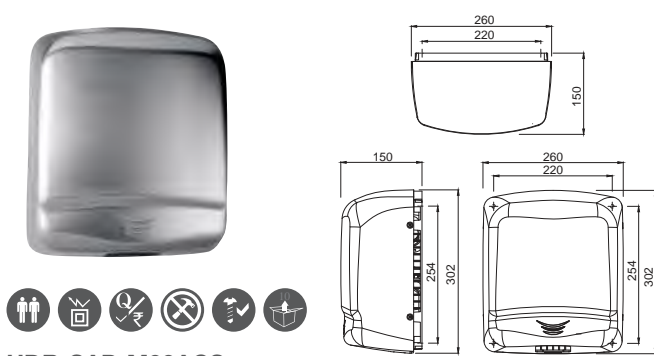

HDR-WHT-M14A

material: ABS
finish: white

Hand Dryer - Speedflow

HDR-SAP-M06ACS

material: AISI 304 stainless steel
finish: satin

Hand Dryer - Optima

HDR-SAP-M99ACS

material: AISI 304 stainless steel
finish: satin