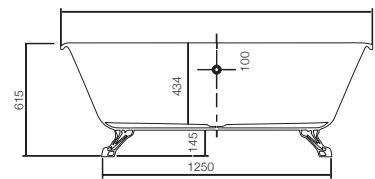

Queens 1702 X 787 x 434/615 mm

Disclaimer: Pictures shown are for illustration purpose only

JBT-WHT-FSBTMAD1778: Free Standing Bath Tub with **Chrome** Over Flow, Waste & Legs

JBT-WHT-FSBTMAD1778G: Free Standing Bath Tub with **Gold** Over Flow, Waste & Legs

Specifications

Free standing bathtub

Lucite acrylic sheet

Overflow & wast

Zinc alloy legs / feet

A-A

B-B

Drain Overflow assembly