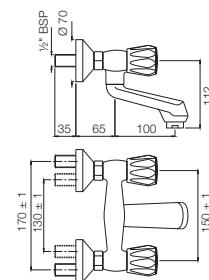

Full Turn | Bath & Shower

CON-219KN

Wall Mixer Non-Telephonic Shower Arrangement with Connecting Legs & Wall Flanges