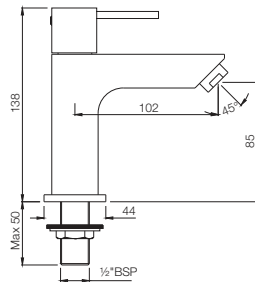

Quarter Turn | Basin

DRC-37001

Pillar Cock
Flow rate: 15.1 l/min*