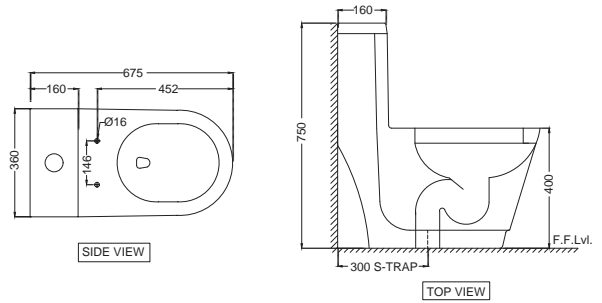

OPS-WHT-15951
Wall Hung WC with UF soft
close seat cover, Hinges,
Accessories Set,
Size: 355x585x410 mm

Opal

OPS-WHT-15851SN

Rimless **Single piece-WC** with UF soft close seat cover, Hinges, Fixing Accessories, Accessories Set, and Cistern fittings, Size: 360x675x750mm, S Trap-300 mm