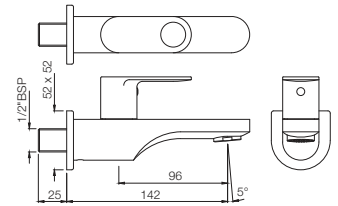

Two Concealed Stop Cocks with Basin Spout (Composite One Piece Body)
Flow rate: 20.38 l/min*

Quarter Turn | Taps

ORP-10441KPM

Exposed part kit of single concealed stop cock consisting of operating lever, cartridge sleeve of wall flange (with seals) and basin spout (compatible with ALD-441)
Flow rate: 14.31 l/min*