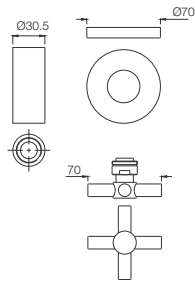

Solo

Quarter Turn | Taps

SOL-6083K

Exposed Part Kit of Concealed Stop Cock & Flush Cock with Fitting Sleeve, Operating Lever & Adjustable Wall Flange with Seal (compatible with ALD-083, ALD-089 & ALD-081)