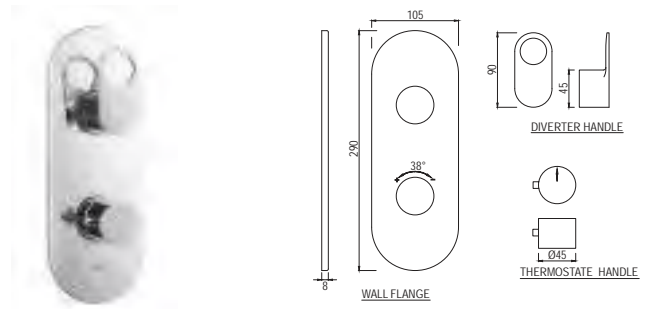

ORP-10661KPM

Aquamax Exposed Part Kit of Thermostatic Shower Mixer (Suitable for ALD-661)