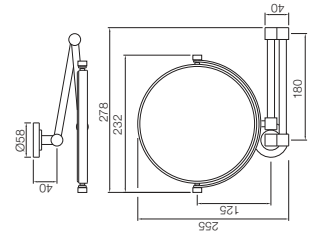

ACN-1193N
Double Arm Wall Mounted Reversible Plain / Magnifying (X3) Pivotal Mirror