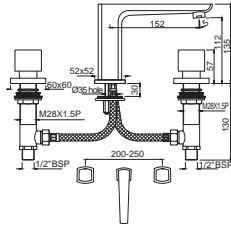

Kubix Prime

KUP-35189PM

3-Hole Basin Mixer without Popup Waste System, 15mm Cartridge Size