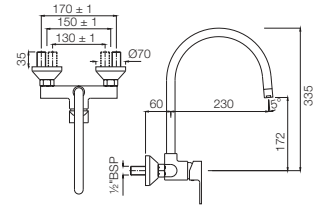

Single Lever | Kitchen

LYR-38165

Single Lever Sink Mixer With Swinging Spout on Upper Side (Wall Mounted Model) With Connecting Legs & Wall Flanges
Flow rate: 13.95 l/min*

Quarter Turn | Basin

LYR-38173B

Single Lever Sink Mixer with Swinging Spout (Table Mounted) with 450mm Long Braided Hoses
Flow rate: 15.12 l/min*