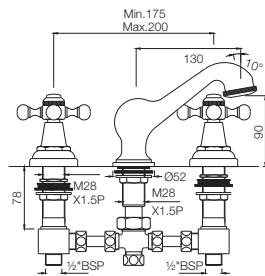

QQT-7189

3-Hole Basin Mixer without PopUp Waste System
Flow rate: 31.39 l/min*