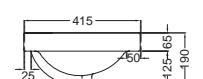

Florentine

NEW

SIDE VIEW