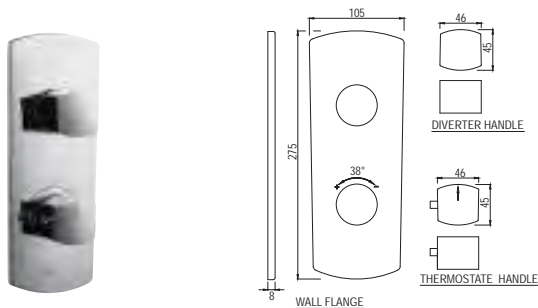

Thermostatic Mixers (Aquamax)

Kubix Prime

KUP-35661KPM

Aquamax Exposed Part Kit of Thermostatic Shower Mixer (Suitable for ALD-661)