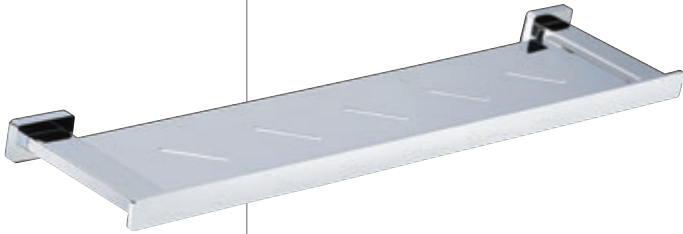

QUA-61711
Towel Rail
600mm Long

QUA-61713
Twin Towel Rail
600mm Long

QUA-61781
Towel Shelf
600mm Long with
Lower Hanger

QUA-61761
Double Robe Hook

QUA-61755
Spare Toilet
Paper Holder

QUA-61753
Toilet Paper
Holder with Lid