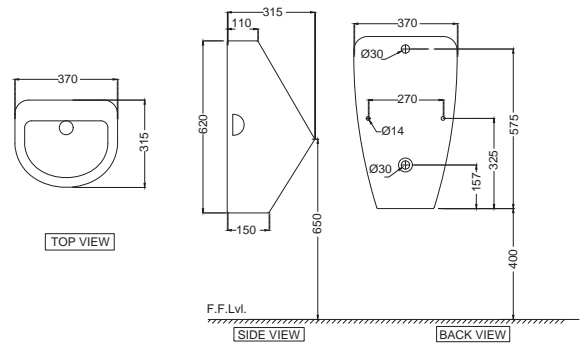

SIDE VIEW

JDS-WHT-25801
Table Top Basin,
Size: 460x265x110 mm

JDS-WHT-25841
Wall Hung Corner Basin with
Fixing Accessories Set,
Size: 310x450x170 mm

URINALS

Urinals

URS-WHT-132530
 Urinal with Fixing Accessories Set
 Size: 370x315x620 mm