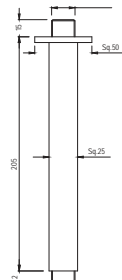

SHA-457L200

Shower Arm 200X25X25mm Square Shape for Ceiling Mounted Showers with Flange