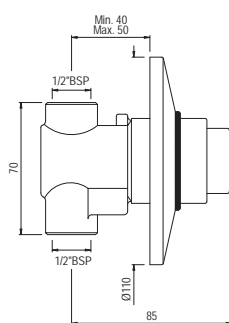

Urinals

PRS-073

Auto closing Concealed Urinal Flush Valve With Wall Flange
Flow rate: 4.83 lpf