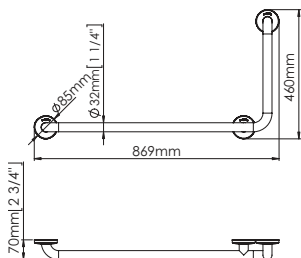

WAC-WHT-BAD090
Grab Bar Right 90° Angle, White