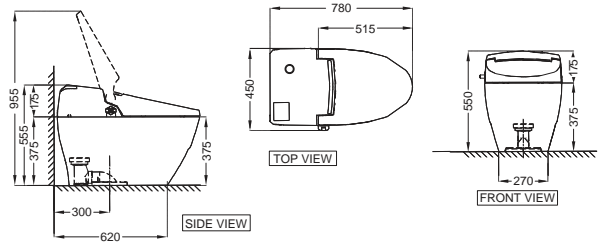

NEW

ITS-WHT-89851S300
Bidspa **Single Piece-WC** with Electronic seat cover, Hinges, Fixing Accessories, Accessories Set and Cistern fittings, Size:360x725x735 mm,
S Trap-300 mm

NEW

ITS-WHT-89953
Bidspa Rimless **Wall Hung WC** with Electronic Seat Cover, Hinges, Accessories Set,
Size:400x580x370 mm