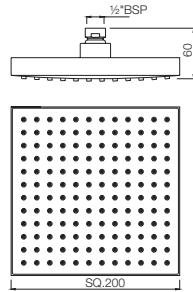

Showers | Rain Showers

Overhead Showers

OHS-35497

Overhead Shower 200X200mm Square Shape Single Flow (ABS Body Chrome Plated with Gray Face Plate) with Rubit Cleaning System
Flow rate: 24.15 l/min*