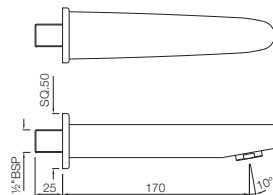

Vignette Prime

SPJ-81429

Bathtub Spout with Wall Flange
Flow rate: 22.97 l/min*