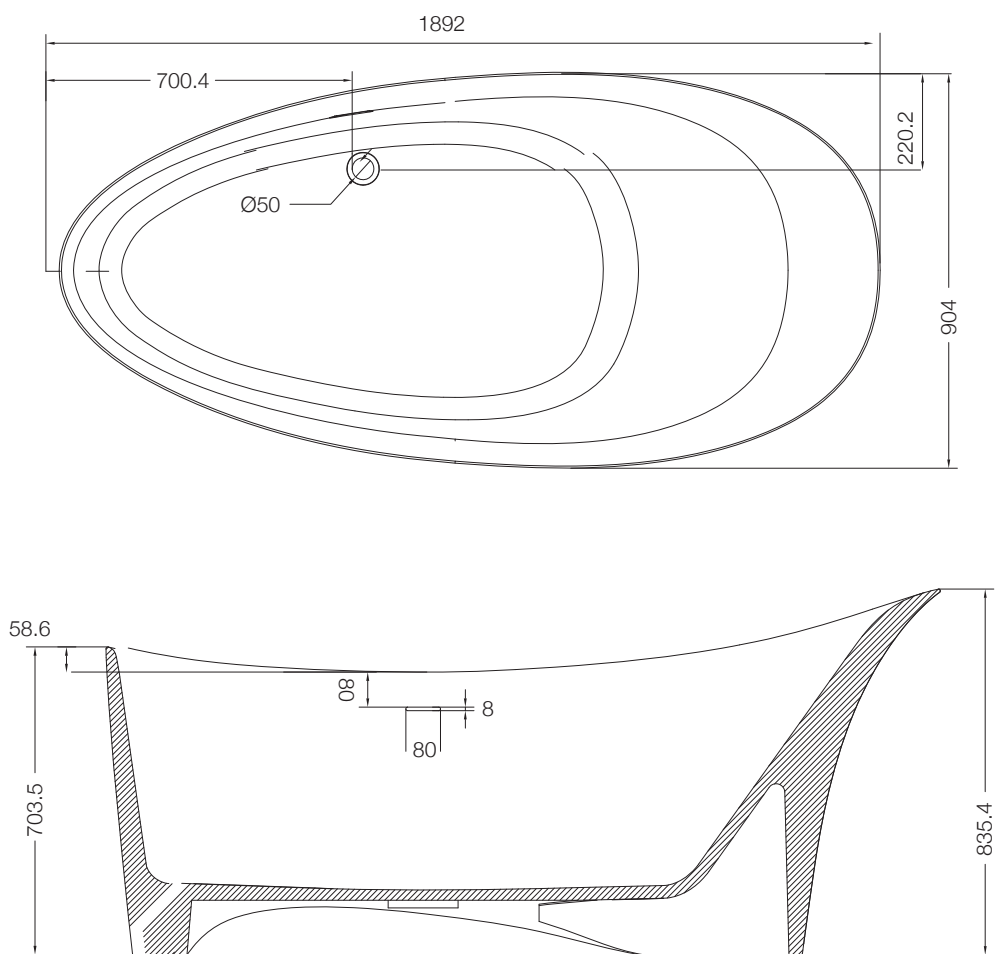

ABT-WHT-FSBTCF2011

ABT-WHT-FSBTTA3011