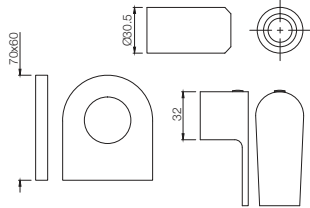

Aria

ARI-39041

Two Way Bib Cock with Wall Flange
Flow rate: 14.68 l/min*

ARI-39053

Angular Stop Cock with Wall Flange
Flow rate: 47.38 l/min*

Aquamax Thermostatic Mixer

ARI-39083K

Exposed Part Kit of Concealed Stop Cock & Flush Cock with Fitting Sleeve, Operating Lever & Adjustable Wall Flange with Seal (compatible with ALD-083, ALD-089 & ALD-081)