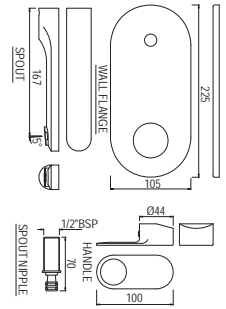

ORP-10233KPM

Exposed Part Kit of Single Lever Basin Mixer Wall Mounted Consisting of Operating Lever, Wall Flange, Nipple & Spout (Suitable For Item ALD-233 & ALD-235)
Flow rate: 14.83 l/min*