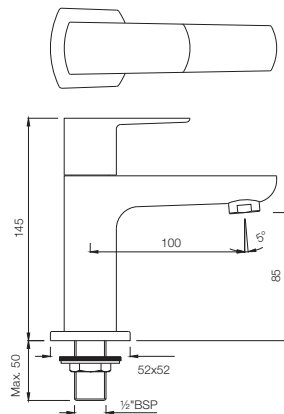

Quarter Turn | Basin

KUP-35001PM

Pillar Cock
Flow rate: 14.65 l/min*