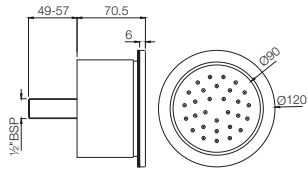

Showers | Body Showers

BSH-1761

Body Shower concealed Type 120mm
Round Shape with Installation Box & Rubit
Cleaning System
Flow rate: 8.82 l/min*