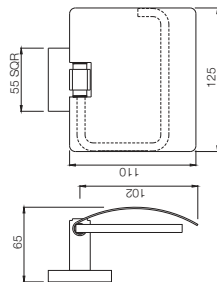

AKP-35753PS
Toilet Roll Holder with Stainless Steel Flap