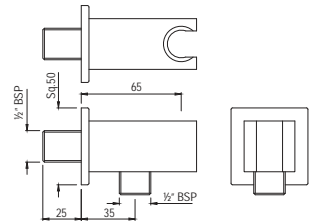

SHA-566S

Wall Outlet with Shower Hook in Square Shape