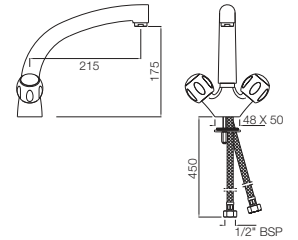

CQT-23321B

Sink Mixer with Extended Spout (Table Mounted Model) with 450mm Long Braided Hoses

Quarter Turn | Taps