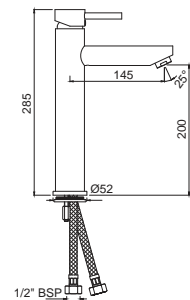

FLR-5005NB

Single Lever Tall Boy with 150mm Extension Body Fixed Spout without Popup Waste System with 600mm Long Braided Hoses
Flow rate: 16 l/min*