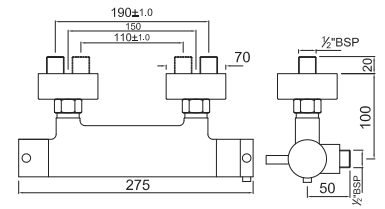

FLR-5655

Exposed Shower Mixer (Wall Mounted) with Thermostatic Control with Connecting Legs & Wall Flanges
Flow rate: 36.43 l/min*