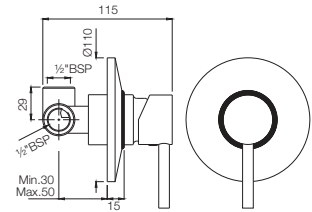

FLR-5227

Single Lever Concealed Deusch Mixer with Provision for Connection to Overhead Shower only
Flow rate: 35 l/min*