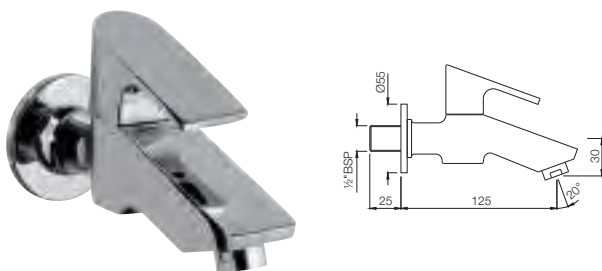

Quarter Turn | Taps

LYR-38037

Bib Cock with Wall Flange
Flow rate: 15.14 l/min*