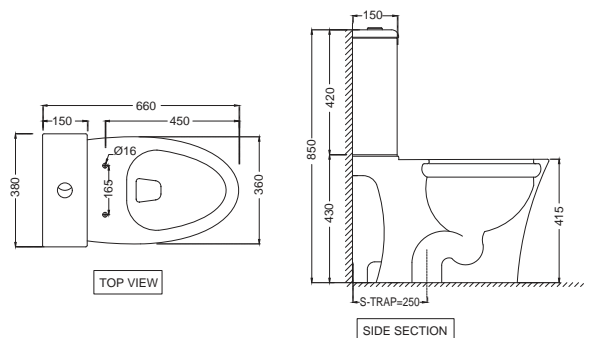

ONS-WHT-10753S
Rimless Bowl for Coupled WC with UF soft close slim seat cover, Hinges, Fixing Accessories and Accessories Set, Size : 380x660x850 mm, S Trap - 250 mm
ONS-WHT-10201
Cistern with Cistern Fittings for 10753S