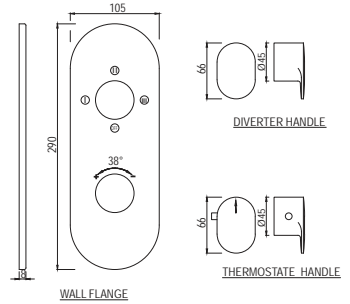

OPP-15683KPM

Aquamax Exposed Part Kit of Thermostatic Shower Mixer with 3-way diverter (Suitable for ALD-683)

*at 3 bar pressure