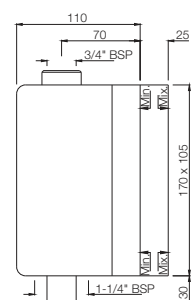

Concealed Body of i Flush, 32mm

FLV-1075C

Concealed Body of i Flush, 20mm

i-Flush

FLV-1075NK

Exposed Part Kit of i-Flush with Dual Flush Push Button Actuation & control stop cock (Suitable for Item FLV-1073C & FLV-1075C)