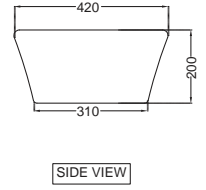

ARS-WHT-39955
Rimless Back To Wall WC, with UF soft close slim seat cover, Hinges, Accessories set,
 Size: 360x605x410mm, P-trap:180mm

ARS-WHT-39151
Wall Hung-Bidet,
 Size: 360x570x345 mm

FONTE

Fonte

FNS-WHT-40931
Table Top Basin,
Size: 500x420x200 mm