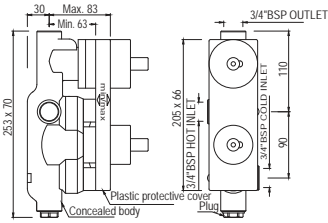

ALD-661
Aquamax Concealed Body of Thermostatic Shower Mixer