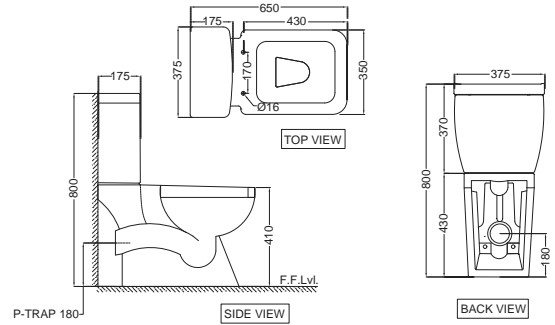

Floor mounted coupled WC
ARS-WHT-39751P
Bowl for **Coupled WC** with PP soft close seat cover, Hinges, Fixing Accessories and Accessories Set,
Size: 375x650x800 mm, P trap-180mm
ARS-WHT-39201
Cistern with cistern fittings for 39751P & S