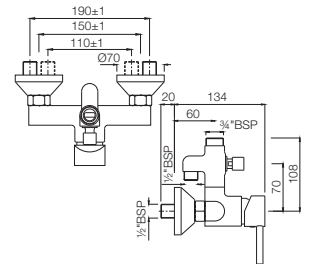

FLR-5145

Single Lever Exposed Shower Mixer With Provision For Connection to Exposed Shower Pipe (SHA-1213) & Hand Shower With Connecting Legs & Wall Flanges Flow rate: 24.57 l/min*