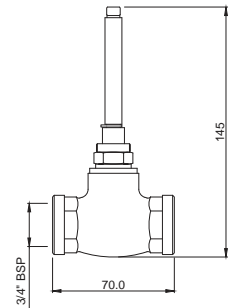

ALD-089FT

Regular Body of Concealed Stop Cock Suitable for 20mm Pipe Line with Plastic Protection Cap (without Exposed Parts)