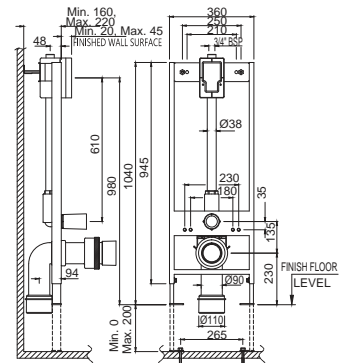

FLV-CHR-1075FS

i-Flush 20mm Concealed Body with Floor Mounting Frame, Installation Kit and "S-Type" Drain Pipe Connection Set for Wall Hung WC (without Exposed Actuation Plate Kit)