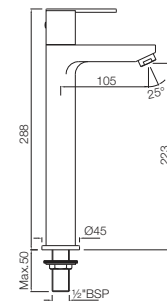

Quarter Turn | Basin

FON-40011

Pillar Cock
Flow rate: 15.15 l/min*

FON-40021

Pillar Cock with 140mm Extension Body
Flow rate: 15.15 l/min*

FON-40433

Two Concealed Stop Cocks with Basin Spout (Composite One Piece Body)
Flow rate: 15.84 l/min*