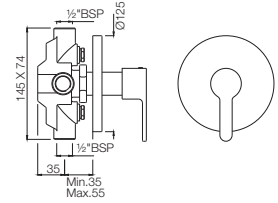

FUS-29421

4-Way Divertor for Concealed Fitting with Built-in Non-Return Valves with Divertor Handle
Flow rate: 45.55 l/min*

Quarter Turn | Taps