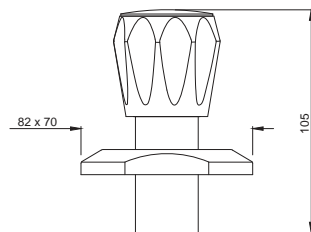

CON-083FTK

Exposed Part Kit of Concealed Stop Cock with Fitting Sleeve, Operating Lever & Adjustable Wall Flange (Compatible with ALD-083FT & ALD-089FT)

Also available

CON-087FTK

Exposed Part Kit of Concealed Stop Cock with Fitting Sleeve, Operating Lever & Adjustable Wall Flange (Compatible with ALD-087FT)