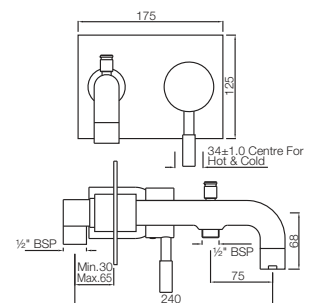

SOL-6137

Single Lever High Flow Bath & Shower Mixer (Concealed Body) Wall Mounted Model with Button Spout (Composite One Piece Body)
Flow rate: 25.3 l/min*

*at 3 bar pressure