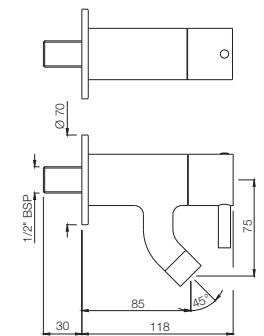

FLR-5037N

Bib Cock (Angular Shape) With Wall Flange
Flow rate: 20.96 l/min*

*at 3 bar pressure