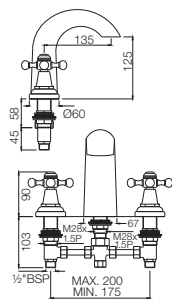

QQT-7095

Bath Tub Filler Consisting of 2 Control Cocks and One Spout
Flow rate: 58.91 l/min*