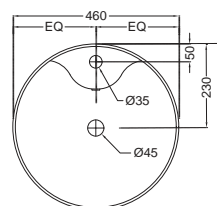

TOP VIEW

FRONT VIEW

JDS-WHT-25931
Table Top Basin,
Size: 590x440x135 mm

TOP VIEW

BACK VIEW

JDS-WHT-25935
Table Top Basin,
Size: 460x460x170 mm

TOP VIEW

FRONT VIEW