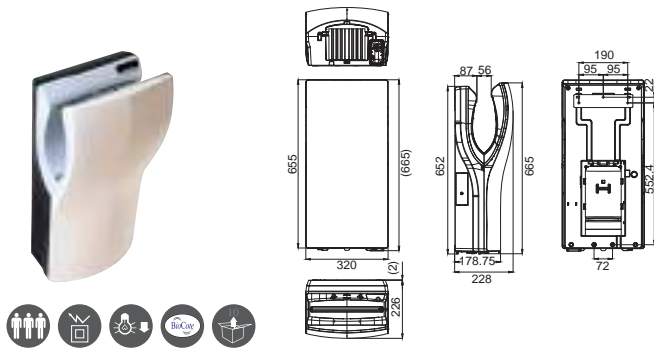

lock with key

nuts and bolts included

biocote

ada standard

une standard

units per box

Washroom Accessories

Hand Dryer - Dualflow Plus