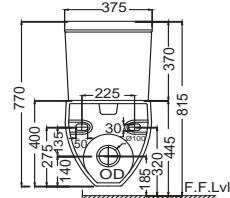

SIDE VIEW

BACK VIEW