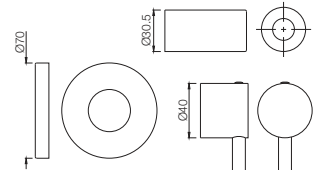

FLR-5083NK

Exposed Part Kit of Concealed Stop Cock & Flush Cock with Fitting Sleeve, Operating Lever & Adjustable Wall Flange with Seal (compatible with ALD-083, ALD-089 & ALD-081)