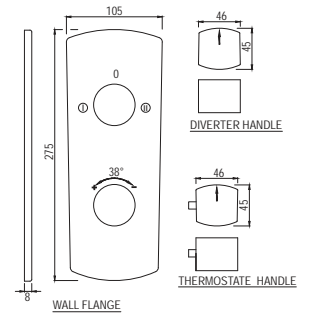

KUP-35681KPM

Aquamax Exposed Part Kit of Thermostatic Shower Mixer with 2-way diverter (Suitable for ALD-681)