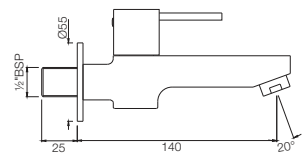

DRC-37037

Bib Cock with Wall Flange
Flow rate: 14.61 l/min*