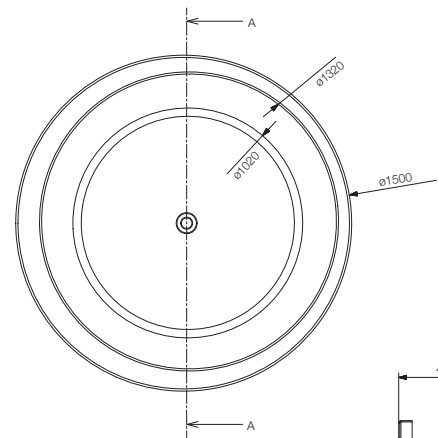

Section A-A