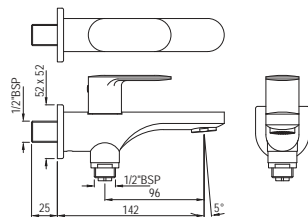

OPP-15041PM

2 Way Bib Cock with Wall Flange
Flow rate: 16.89 l/min*