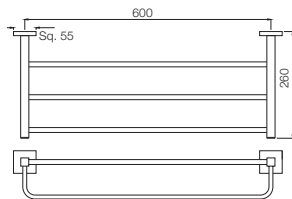

AKP-35781PS
Towel Rack 600mm long with Lower Hangers, Stainless Steel
Also available

AKP-35781PFS
Towel Rack 600mm long without Lower hangers, Stainless Steel