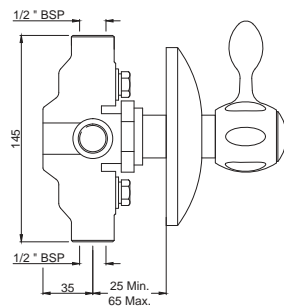

CQT-23421

4-Way Divertor for Concealed Fitting with Built-in Non-Return Valves with Divertor Handle