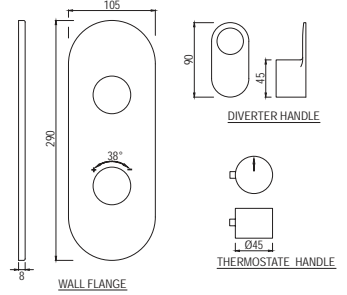

Aquamax Thermostatic Mixer

ORP-10661KPM

Aquamax Exposed Part Kit of Thermostatic Shower Mixer (Suitable for ALD-661)