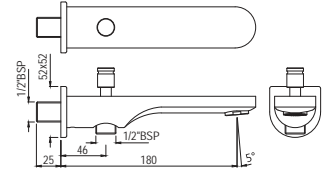

SPJ-10463PM

Bathtub Spout with Button Attachment for Hand Shower
with Wall Flange
Flow rate: 18.2 l/min*