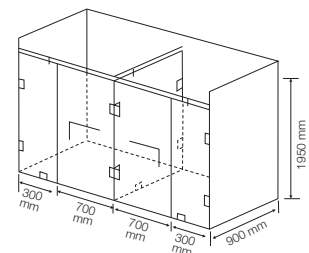

Tempered Glass

EZEE KLEEN

URINAL PARTITIONS

Jaquar Urinal Partitions are ready to fit and easy to install. The designs in the model provides options to match the aesthetics of the bathroom. All the cuts and holes of urinal partitions are standardised, providing all the partitions symmetrical and uniform look.