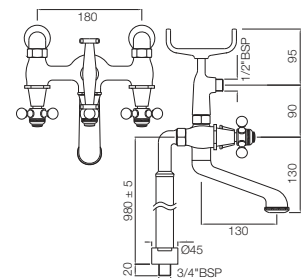

QQT-7271HL

Bath and Shower Mixer with Telephonic Shower Crutch and 950mm High Rise Legs (without Shower & Shower Hose)
Flow rate: 39.31 l/min*

*at 3 bar pressure