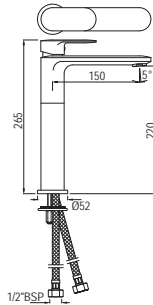

OPP-15005BPM

Single Lever Tall Boy with 150mm Extension Body Fixed Spout without Popup Waste System with 600mm Long Braided Hoses
Flow rate: 14.23 l/min*