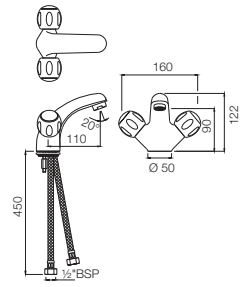

Clarion

Quarter Turn | Basin

CQT-23167B

Central Hole Basin Mixer without Popup Waste System with 450mm Long Braided Hoses

Also available

CQT-23169B

Central Hole Basin Mixer with Popup Waste System with 450mm Long Braided Hoses