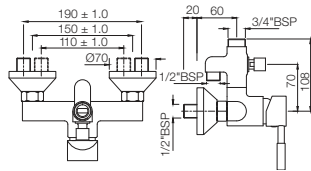

Solo

SOL-6145

Single Lever Exposed Shower Mixer With Provision For Connection to Exposed Shower Pipe (SHA-1213) & Hand Shower With Connecting Legs & Wall Flanges
Flow rate: 22.23 l/min*