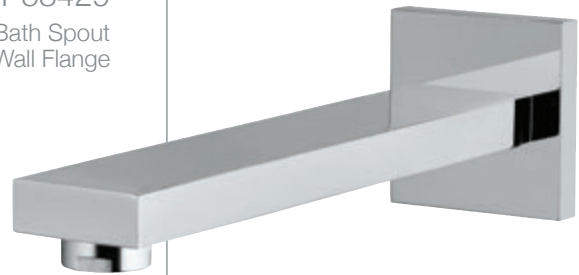

SPT-53429

Angelo Bath Spout
with Wall Flange