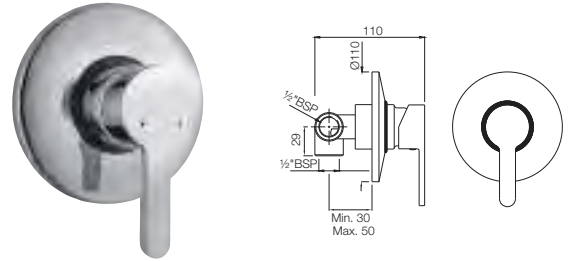

FUS-29229

Single Lever Concealed Deusch Mixer with Provision for Connection to Spout only
Flow rate: 34.98 l/min*