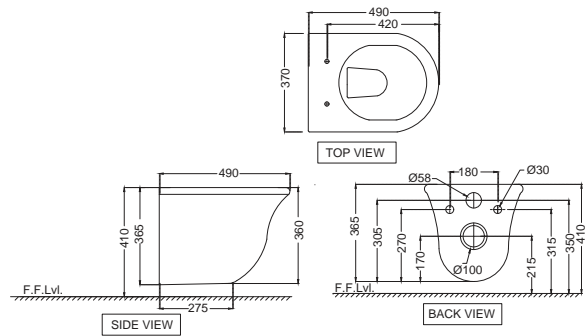

BI
ONS-WHT-10953BI
Rimless, Blind Installation **Wall Hung WC** with UF soft close slim seat cover, Hinges, Accessories Set, Size : 370x490x365 mm