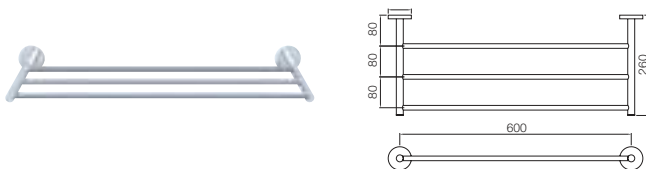

ACN-1161N
Double Coat Hook

ACN-1171N
Glass Shelf 600mm Long

ACN-1181S
Towel Rack 600mm Long with Lower Hangers, Stainless Steel

ACN-1181FS
Towel Rack 600mm Long without Hangers, Stainless Steel

ACN-1181FHS
Towel Rack 600mm Long without Lower Hangers but with 3 hooks, Stainless Steel