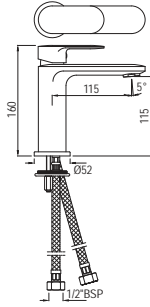

Opal Prime

Single Lever | Basin

OPP-15011BPM

Single Lever Basin Mixer without Popup waste with 450mm Long Braided Hoses
Flow rate: 14.7 l/min*
Registered design no.276010