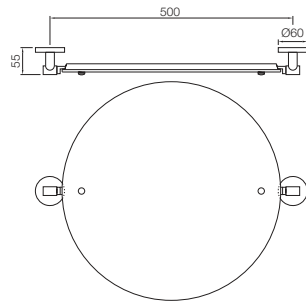

ACN-1195N
Swivel Mirror