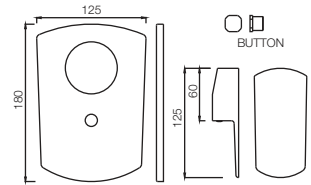

KUP-35193KPM

Single Lever 3-inlet Divertor Exposed parts kit Consisting of Operating Lever, Wall Flange & Button Only (Suitable For Item ALD-193)

Single Lever | Bidet