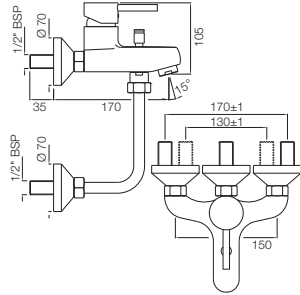

Florentine

FLR-5143

Single Lever Wall Mixer With Provision For Overhead Shower With 150X150mm Long Bend Pipe On Lower Side, Connecting Legs & Wall Flanges