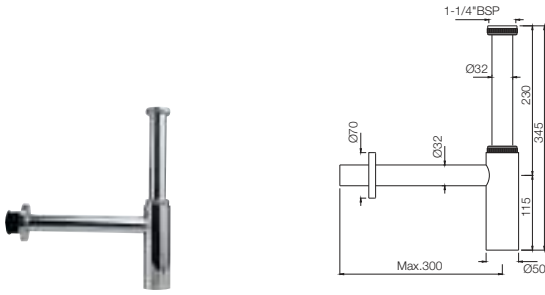

ALD-705

Waste coupling 32mm Size Full Thread with 80mm height

ALD-705L130

Waste Coupling 32mm Size Full Thread with 130mm height

*at 3 bar pressure

ALD-769L250x190

Bottle Trap (with Internal Partition) 32mm Size with 250mm & 190mm Long Wall Connection Pipes & Wall Flange
Also available