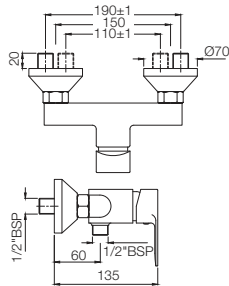

ORP-10149PM

Single Lever Exposed Shower Mixer for Connection to Hand Shower with Connecting Legs & Wall Flanges
Flow rate: 32 l/min*