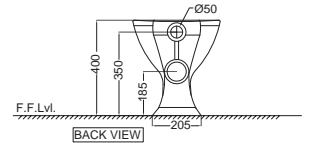

Continental

NEW

CNS-WHT-851
Single Piece WC with PP soft close seat cover, Hinges, Fixing Accessories and Accessories Set, Cistern fittings, Size:370x690x680 mm, S trap-300mm

NEW

CNS-WHT-851P
Single Piece WC with PP Soft Seat cover, Hinges, Fixing Accessories, Accessories Set, and Cistern fittings, Size:370x685x675mm, P trap-180mm

NEW

CNS-WHT-551PN
EWC with PP normalclose seat cover, Hinges, Fixing Accessories Set, Size: 365 x 550 x 400 mm, P Trap

CNS-WHT-551PS
EWC with PP soft close seat cover, Hinges, Fixing Accessories Set, Size: 365x550x400 mm, P Trap

BACK VIEW

CNS-WHT-553SN
EWC with PP normal close seat cover, Hinges, Fixing Accessories Set, S-Trap, Size: 350 x 475 x 390mm