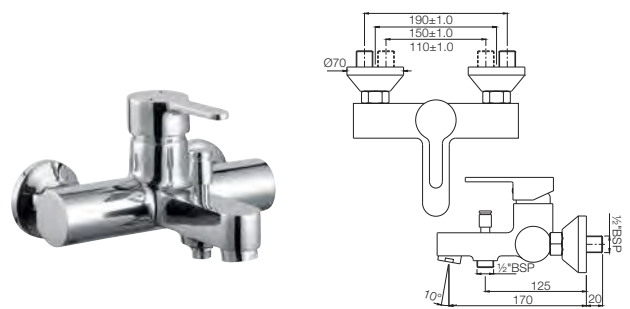

FUS-29119

Single Lever Wall Mixer with Provision of Hand Shower, But W/O Hand Shower
Flow rate: 15 l/min*

*at 3 bar pressure