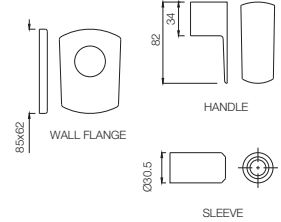

KUP-35083KPM

Exposed Part Kit of Concealed Stop Cock & Flush Cock with Fitting Sleeve, Operating Lever & Adjustable Wall Flange with Seal (compatible with ALD-083, ALD-089 & ALD-081)