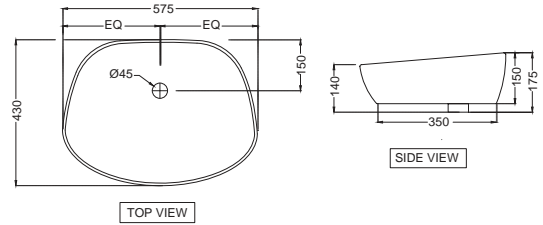

ACS-WHT-87801
Wall Hung Basin
with Fixing Accessories Set,
Size : 650x475x345 mm