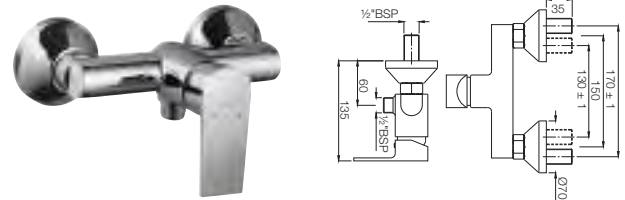

ARI-39149

Single Lever Exposed Shower Mixer for Connection to Hand Shower with Connecting Legs & Wall Flanges
Flow rate: 32 l/min*

ARI-39227

Single Lever Concealed Deusch Mixer with Provision for Connection to Overhead Shower only
Flow rate: 35 l/min*