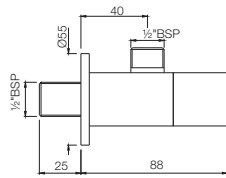

Lyric

Lyr-38053

Angular Stop Cock with Wall Flange
Flow rate: 47.38 l/min*