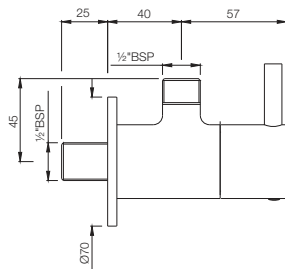

FLR-5037N

Bib Cock (Angular Shape) With Wall Flange
Flow rate: 20.96 l/min*

*at 3 bar pressure

Florentine

FLR-5047N

Bib Cock (Straight Line Model) With Wall Flange
Flow rate: 17.8 ℓ/min*

FLR-5041N

2 Way Bib Cock With Wall Flange
Flow rate: 17.96 ℓ/min*