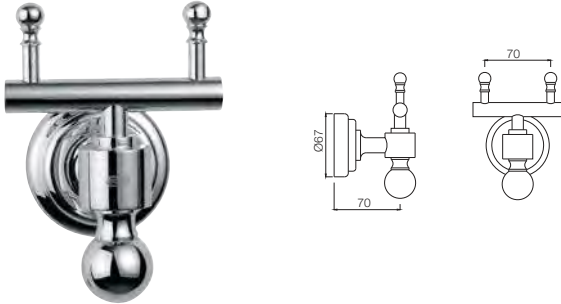

Bath Accessories

AQN-7761
Double Coat Hook

AQN-7771
Glass Shelf 550mm long

AQN-7781
Towel Rack 600mm long with Lower Hangers
Also available

AQN-7781A
Towel Rack 600mm long without Lower Hangers

AQN-7781B
Towel Rack 450mm long with Lower Hangers