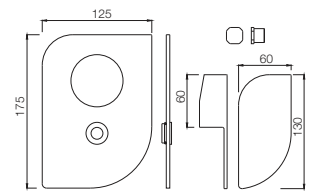

ALI-85193K

Single Lever 3-inlet Divertor Exposed parts kit Consisting of Operating Lever, Wall Flange & Button Only (Suitable For Item ALD-193)

Single Lever | Bidet