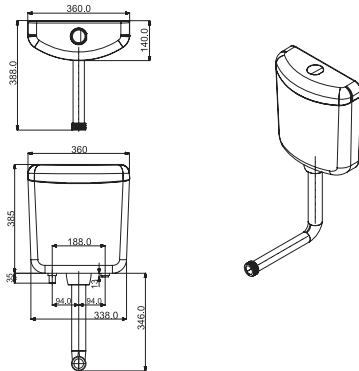

Cisterns

External

WHC-WHT-184L

Wall Hung Cistern with Drainage L-Bend Pipe with Gasket & Installation Kit (Suitable for EWC)