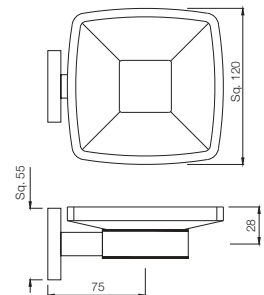

AKP-35731P
Soap Dish Holder