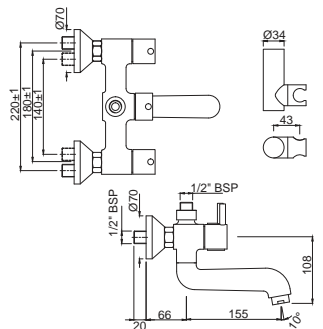

FLR-5267N

Wall Mixer with Connector for Hand Shower arrangement with Connecting Legs, Wall Flanges & Wall Bracket for Hand Shower
Flow rate: 39.42 l/min*