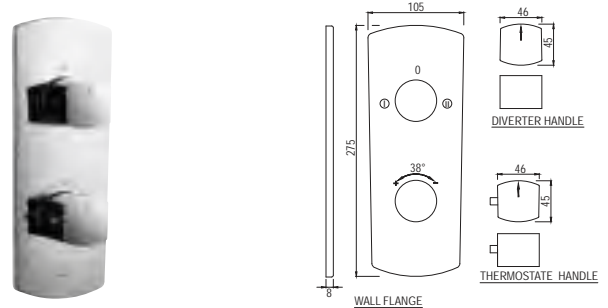

KUP-35681KPM

Aquamax Exposed Part Kit of Thermostatic Shower Mixer with 2-way diverter (Suitable for ALD-681)