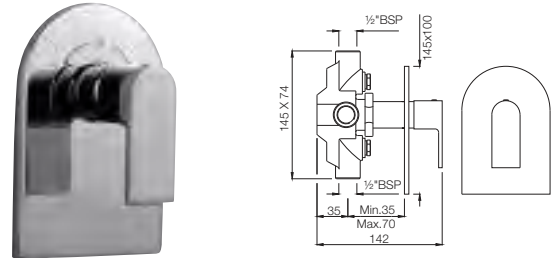

LYR-38421

4-Way Divertor for Concealed Fitting with Built-in Non-Return Valves with Divertor Handle
Flow rate: 52.82 l/min*