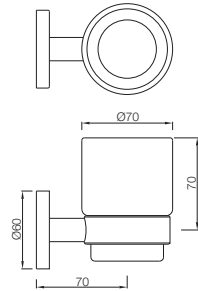

ACN-1141N
Tumbler Holder