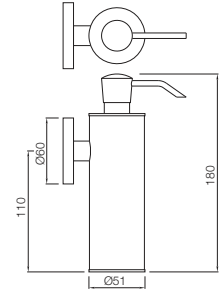

ACN-1137N
Soap Dispenser with Metallic Bottle