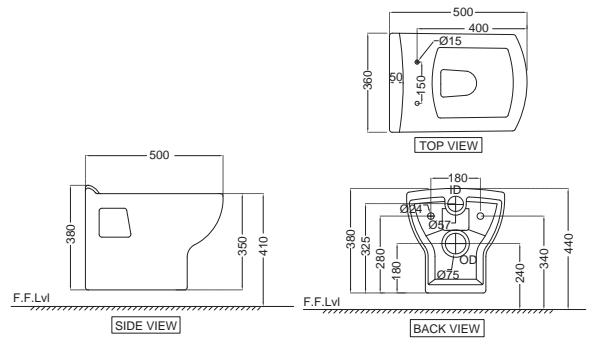

NEW

LYS-WHT-38951SM
Wall Hung WC with UF soft close slim seat cover, Hinges, Accessories Set,
 Size:360x500x380 mm

NEW

LYS-WHT-38851SSM
Single piece-WC with UF soft close slim seat cover, Hinges, Fixing Accessories, Accessories Set and Cistern fittings,
 Size:365x655x765 mm,
 S Trap-300mm