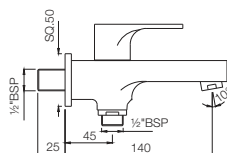

VGP-81041

2 Way Bib Cock with Wall Flange
Flow rate: 14.3 l/min*