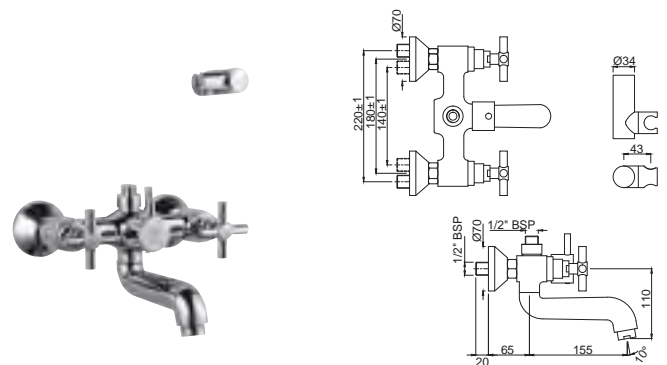

SOL-6267

Wall Mixer with connector for Hand Shower Arrangement with Connecting Legs, Wall Flanges & Wall Bracket for Hand Shower
Flow rate: 39.42 l/min*

*at 3 bar pressure