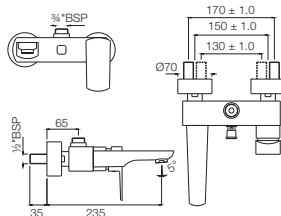

Single Lever | Bath & Shower

KUP-35115PM

Single Lever Wall Mixer with Provision for Connection to Exposed Shower Pipe (SHA-1211) with Connecting Legs & Wall Flanges
Flow rate: 20.73 l/min*