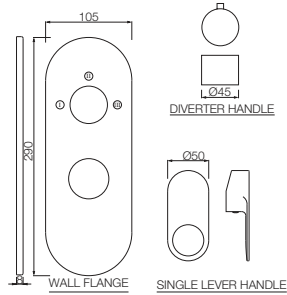

ORP-10783KPM

Aquamax Exposed Part Kit of Single Lever Shower Mixer with 3-waydiverter (Suitable for ALD-783)