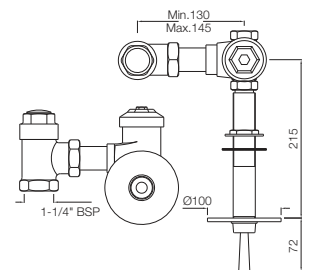

FLV-1051

Concealed Flush Valve Complete with 32mm Size Control Cock & 200mm Long Operating Lever

Also available

FLV-1071

Concealed Flush Valve Complete with 32mm Size Control Cock & 75mm Long Operating lever

FLV-1051L300

Concealed Flush Valve Complete with 32mm Size Control Cock & 300mm Long Operating lever