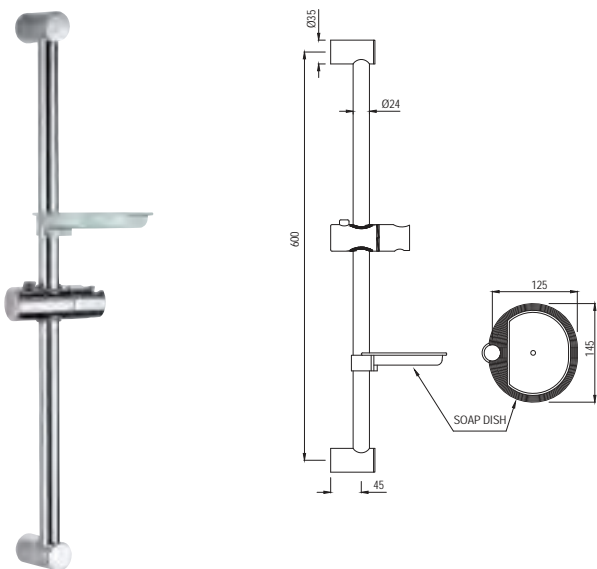

Showers | Accessories

Sliding Rails

SHA-1183

Sliding Rail 700X30X10mm Flat Shape with Hand Shower Holder

SHA-1187N

Sliding Rail ϕ 19mm & 600mm Long Round Shape with Hand Shower Holder & Soap Dish

SHA-1189N

Sliding Rail ϕ 24mm & 600mm Long Round Shape with Hand Shower Holder & Soap Dish