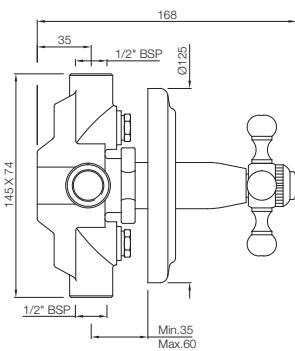

QQT-7421

4-Way Divertor for Concealed Fitting with Built-in Non-Return Valves with Divertor Handle
Flow rate: 45.55 l/min*