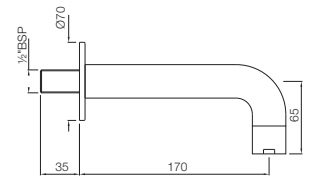

Florentine

SPJ-5429
Bathtub Spout with Wall Flange
Flow rate: 47 l/min*