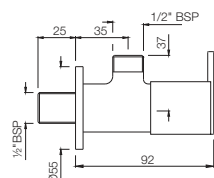

Quarter Turn | Taps

FON-40037

Bib Cock with Wall Flange
Flow rate: 14.45 l/min*

FON-40041

2 Way Bib Cock with Wall Flange
Flow rate: 13.65 l/min*

FON-40053

Angular Stop Cock With Wall Flange
Flow rate: 50.44 l/min*