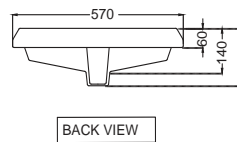

FNS-WHT-40701
Under Counter Basin with
Fixing Accessories,
Size: 595x400x195mm,
Shape: Rectangular