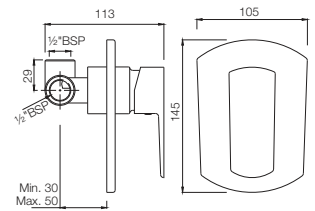

KUP-35227PM

Single Lever Concealed Deusch Mixer with Provision for Connection to Overhead Shower only
Flow rate: 35.58 l/min*