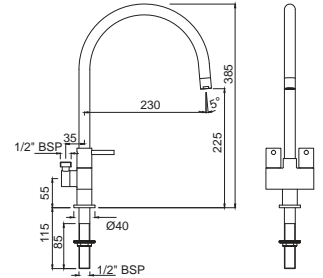

FLR-5355N

Sink Cock with Provision for Connection to RO from rear side & Swinging Spout
Flow rate: 14.43 l/min*