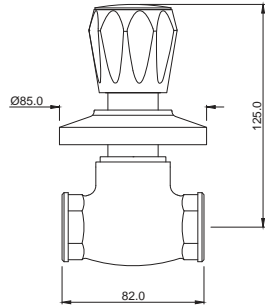

Continental

CON-1081KN

Flush Cock with Wall Flange 25mm with Plain Knob