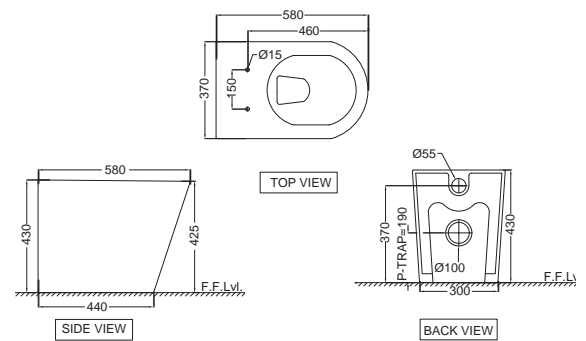

OPS-WHT-15955NUF

Rimless **Back To Wall WC** with UF softclose slim seat cover, Hinges, Fixing Accessories and Accessories Set, SIZE : 370x580x430 mm, P TRAP-185MM