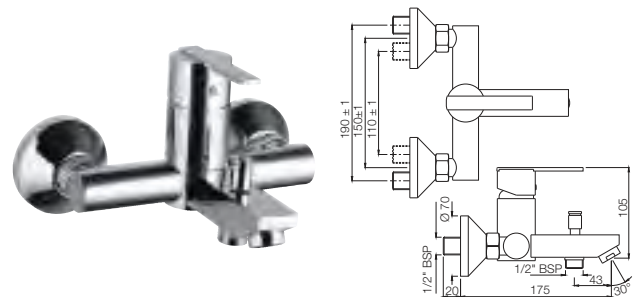

FON-40119

Single Lever Wall Mixer With Provision Of Hand Shower, But W/O Hand Shower
Flow rate: 15.56 l/min*