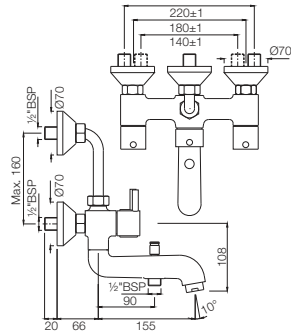

Florentine

FLR-5281N

Wall Mixer 3-in-1 System with Provision for both Hand Shower and Overhead Shower Complete with 115mm Long Bend Pipe, Connecting Legs & Wall Flange (without Hand & Overhead Shower)