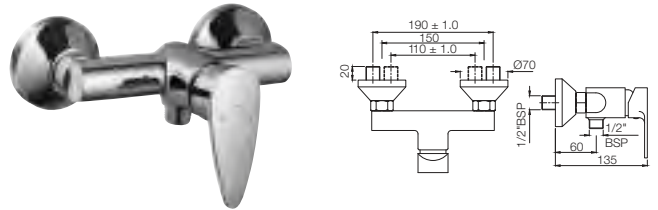

VGP-81149

Single Lever Exposed Shower Mixer for Connection to Hand Shower with Connecting Legs & Wall Flanges
Flow rate: 31.78 l/min*

VGP-81227

Single Lever Concealed Deusch Mixer with Provision for Connection to Overhead Shower only
Flow rate: 35.02 l/min*

Also available

VGP-81229

Single Lever Concealed Deusch Mixer with Provision for Connection to Spout only
Flow rate: 34.98 l/min*