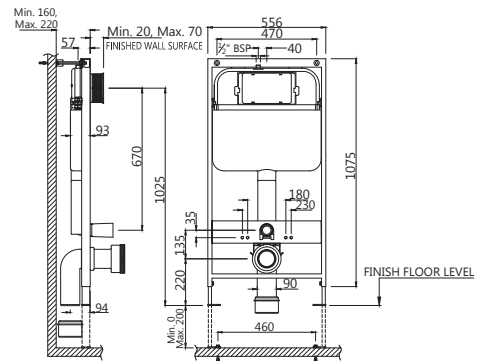

JCS-WHT-2400FS

Single Piece Slim Concealed Cistern with Floor Mounting Frame, Installation Kit and "S-Type" Drain Pipe Connection Set for Wall Hung WC (without Flush Control Plate)