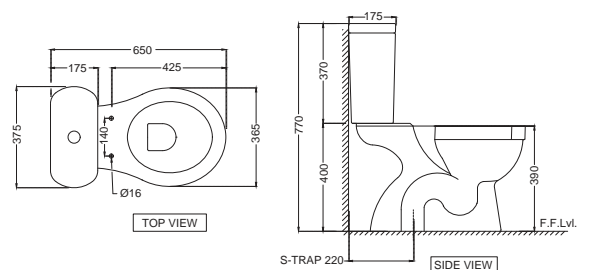

Bowl for Coupled WC with PP soft close seat cover, Hinges, Fixing Accessories and Accessories Set, Size: 375x650x770 mm, S trap-250mm

SLS-WHT-6201

Cistern with cistern fittings for 6751S & 6751P

Solo

Floor mounted coupled WC
SLS-WHT-6751P
Bowl for **Coupled WC** with PP
softclose seat cover, Hinges,
Fixing Accessories and
Accessories Set,
Size: 375x650x770mm,
P trap-180mm
SLS-WHT-6201
Cistern with cistern fittings for
6751S & 6751P