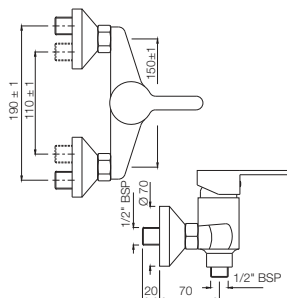

FUS-29149

Single Lever Exposed Shower Mixer for Connection to Hand Shower with Connecting Legs & Wall Flanges
Flow rate: 34.4 l/min*