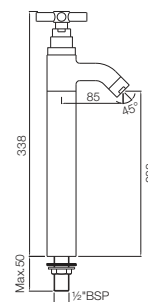

SOL-6021

Pillar Cock with 200mm Extension Body
Flow rate: 17.1 l/min*

*at 3 bar pressure