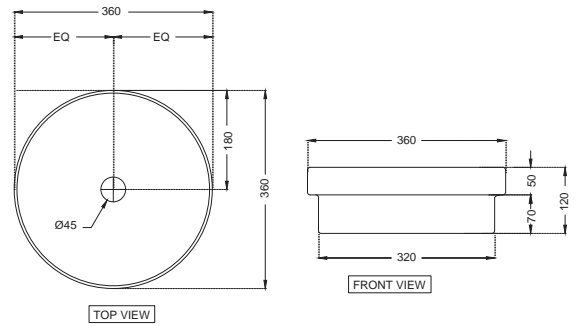

SLS-WHT-6601
Counter Top Basin,
Size: 600x400x185mm