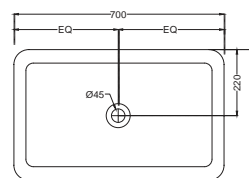

Aria

ARS-WHT-39901
Table Top Basin,
Size:420x420x135 mm

TOP VIEW