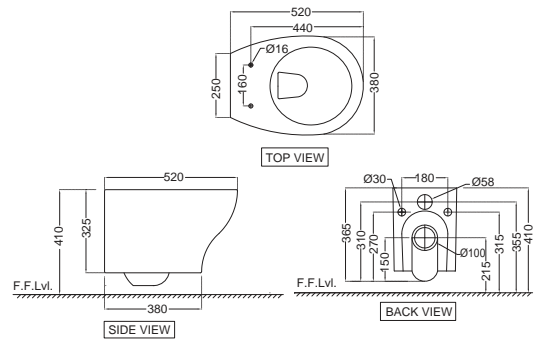

Arc

ACS-WHT-87901
Table Top Basin,
Size : 575x430x175 mm

ACS-WHT-87801
Wall Hung Basin
with Fixing Accessories Set,
Size : 650x475x345 mm