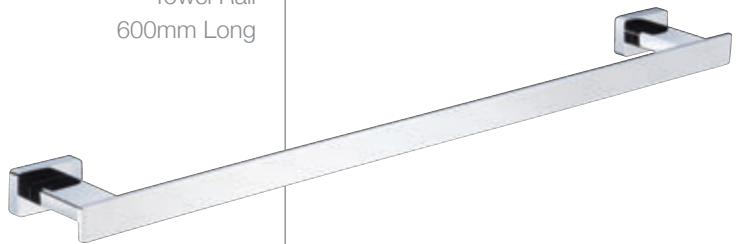

QUA-61711
Towel Rail
600mm Long

QUA-61713
Twin Towel Rail
600mm Long

QUA-61781
Towel Shelf
600mm Long with
Lower Hanger

QUA-61761
Double Robe Hook

QUA-61755
Spare Toilet
Paper Holder

QUA-61753
Toilet Paper
Holder with Lid