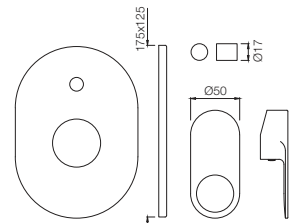

ORP-10065KPM

Single Lever Exposed Parts Kit of Divertor Consisting of Operating Lever, Wall Flange (with Seals) & Button Only (Suitable For Item ALD-065)

*at 3 bar pressure