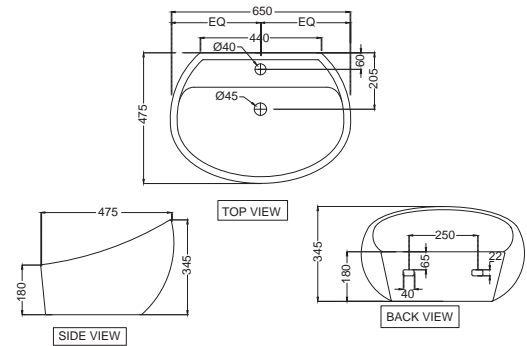

Arc

ACS-WHT-87901
Table Top Basin,
Size : 575x430x175 mm

ACS-WHT-87801
Wall Hung Basin
with Fixing Accessories Set,
Size : 650x475x345 mm