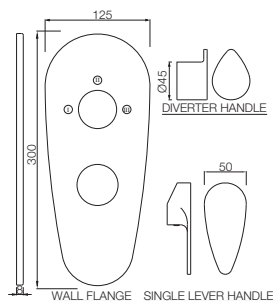

Vignette Prime

VGP-81783K

Aquamax Exposed Part Kit of Single Lever Shower Mixer with 3-way diverter (Suitable for ALD-783)