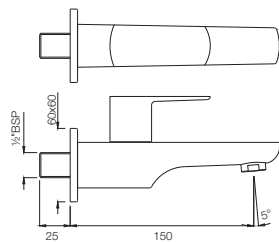

KUP-35441KPM

Exposed Part Kit of Single Concealed Stop Cock Consisting of Operating Lever, Cartridge Sleeve, Wall Flange (with Seals) & Basin Spout (Compatible with ALD-441)
Flow rate: 13.6 l/min*

Quarter Turn | Taps