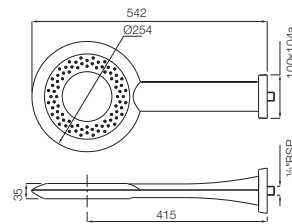

Showers | Rain Showers

Overhead Showers

OHS-1765

Overhead Shower $\varnothing$ 250mm Round Shape Single Flow (ABS Body & Face Plate Chrome Plated) with Rubit Cleaning System
Flow rate: 11.33 ℓ /min*

OHS-WHM-1765

Overhead Shower $\varnothing$ 250mm Round Shape Single Flow (ABS Body with Face Plate White Matt) With Rubit Cleaning System
Flow rate: 11.33 ℓ /min*

OHS-BLM-1765

Overhead Shower $\varnothing$ 250mm Round Shape Single Flow (ABS Body with Face Plate Black Matt) with Rubit Cleaning System
Flow rate: 11.33 ℓ /min*

OHS-1633

Maze Overhead Shower $\varnothing$ 300mm Round Shape Single Flow (Body & Face Plate Stainless Steel with Chrome Finish) with Rubit Cleaning System
Flow rate: 42 ℓ /min*

Registered design no.276016

Also available

OHS-1603 : $\varnothing$ 150mm
Flow rate: 47 ℓ /min*

OHS-1613 : $\varnothing$ 200mm
Flow rate: 45.67 ℓ /min*

OHS-1623 : $\varnothing$ 240mm
Flow rate: 42.64 ℓ /min*

Registered design no.276016

*at 3 bar pressure