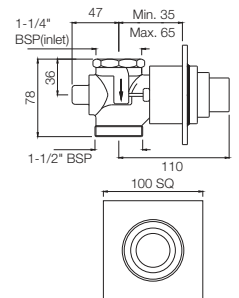

FLV-1089SQ

Metropole Flush Valve Dual Flow 40mm Size (Concealed Body) with Exposed Shut Off Provision & 100mm Square Plate (3.0/6.0 Lts. Per Flushing)