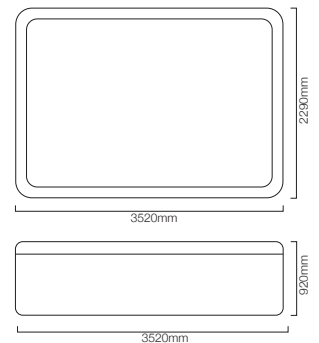

Palladium 3520 x 2290 x 920 (9 Seater)

Disclaimer: Pictures shown are for illustration purpose only

WSP-SLV-SPA8S3520VX

Palladium Spa with Stairs panel, Hard Cover

JETS:

5" Directional Jet	6
5" Single Hole Spinning Jet	14
3" Directional Jet	12
3" Spinning Jet	2
2" Directional Jet	24
2" Spinning Jet	8
Air Jet	22
Water Cascade Jet	1
Laminar Jet	4
Total	93