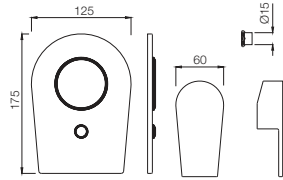

Aria

ARI-39193K

Single Lever 3-inlet Diverter Exposed parts kit Consisting of Operating Lever, Wall Flange & Button Only (Suitable for Item ALD-193)