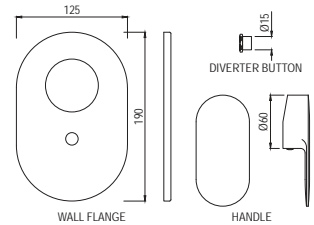

OPP-15193KPM

Single Lever 3-Inlet Diverter Exposed Parts Kit Consisting of Operating Lever, Wall Flange & Button Only (Suitable For Item ALD-193)

Single Lever | Bidet