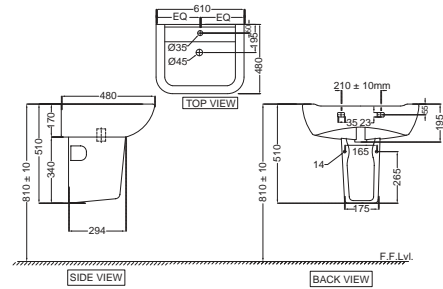

FNS-WHT-40801
Wall Hung Basin with Fixing
Accessories,
Size: 610x480x195 mm
FNS-WHT-40305
Half pedestal with Fixing
Accessories
for FNS-WHT-40801