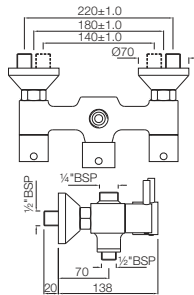

Florentine

Quarter Turn | Bath & Shower

FLR-5215N

Exposed Wall Mixer With Provision Only for Overhead Shower & Hand Shower with Connecting Legs & Wall Flanges
Flow rate: 55.32 l/min*