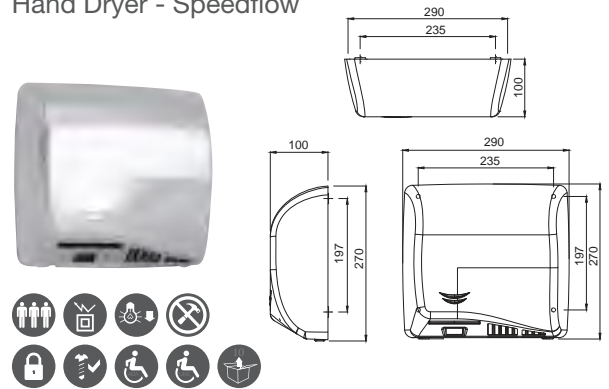

Hand Dryer - Speedflow

HDR-SAP-M06ACS

material: AISI 304 stainless steel
finish: satin