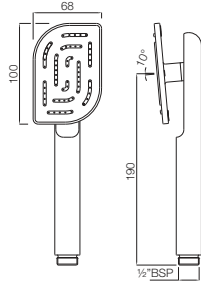

Registered design no.276015

*at 3 bar pressure

Showers | Rain Showers

HSB-85537

Alive Maze Hand Shower 68X100mm Round Edge & Rectangular Head Single Flow (Face Plate Stainless Steel & ABS Body in Chrome finish) with Rubit Cleaning System
Flow rate: 22.88 l/min*