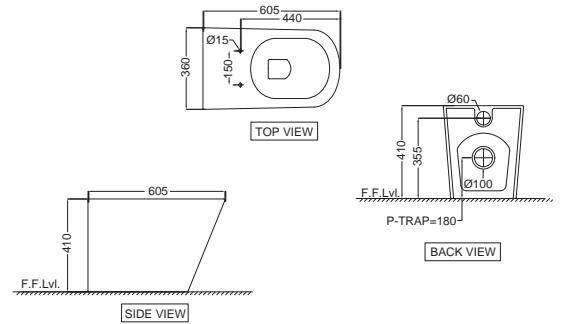

ARS-WHT-39955
Rimless Back To Wall WC, with UF soft close slim seat cover, Hinges, Accessories set,
Size: 360x605x410mm, P-trap:180mm