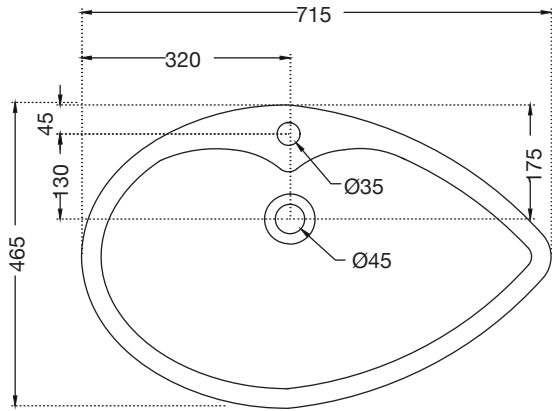

TIS-WHT-73931