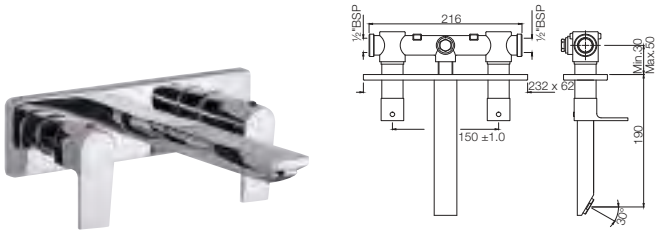

Aria

ARI-39433

Two Concealed Stop Cocks with Basin Spout (Composite One Piece Body)
Flow rate: 14.78 l/min*

ARI-39441K

Exposed Part Kit of Single Concealed Stop Cock Consisting of Operating Lever, Cartridge Sleeve, Wall Flange (with Seals) & Basin Spout (Compatible with ALD-441)
Flow rate: 16.71 l/min*