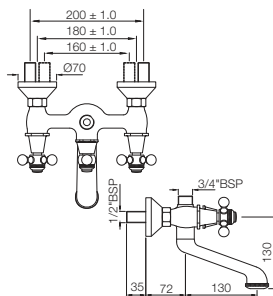

QQT-7217

Wall Mixer with Telephone Shower Arrangement, Connecting Legs & Wall Flanges but without Crutch & Telephone Shower
Flow rate: 39.39 l/min*