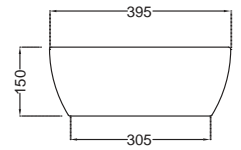

SIDE VIEW

JDS-WHT-25911
Thin Rim Table Top Basin,
Shape - Square,
Size: 410x410x150 mm

FRONT VIEW

JDS-WHT-25935
Table Top Basin,
Size: 460x460x170 mm