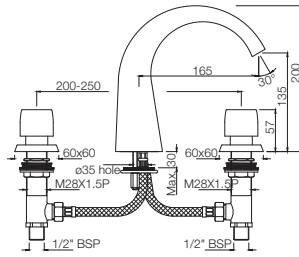

Quarter Turn | Basin

ARC-87189

3-Hole Basin Mixer without Popup Waste System, 15mm Cartridge Size
Also available

ARC-87191

with pop up waste
Flow rate: 14.38 l/min*