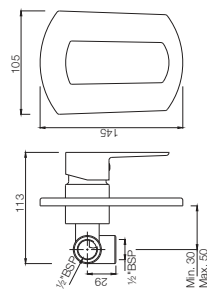

KUP-35229PM

Single Lever Concealed Deusch Mixer with Provision for Connection to Spout only
Flow rate: 34.13 l/min*