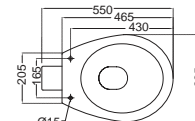

CNS-WHT-551PN
EWC with PP normalclose seat cover, Hinges, Fixing Accessories Set, Size: 365 x 550 x 400 mm, P Trap

CNS-WHT-551PS
EWC with PP soft close seat cover, Hinges, Fixing Accessories Set, Size: 365x550x400 mm, P Trap

TOP VIEW