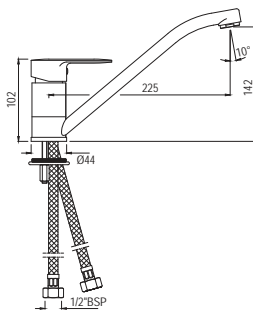

Single Lever | Kitchen

OPP-15173BPM

Single Lever Sink Mixer with Swinging Spout (Table Mounted) with 450mm Long Braided Hoses
Flow rate: 16.25 l/min*