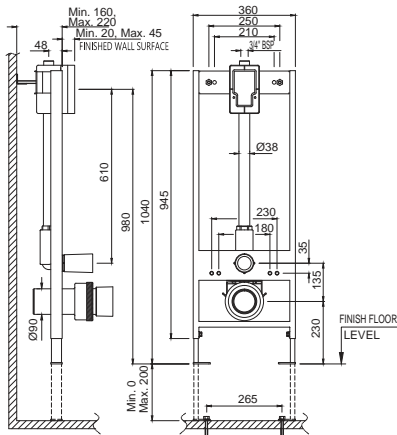

FLV-CHR-1075FP

i-Flush 20mm Concealed Body with Floor Mounting Frame, Installation Kit and "P-Type" Drain Pipe Connection Set for Wall Hung WC (without Exposed Actuation Plate Kit)