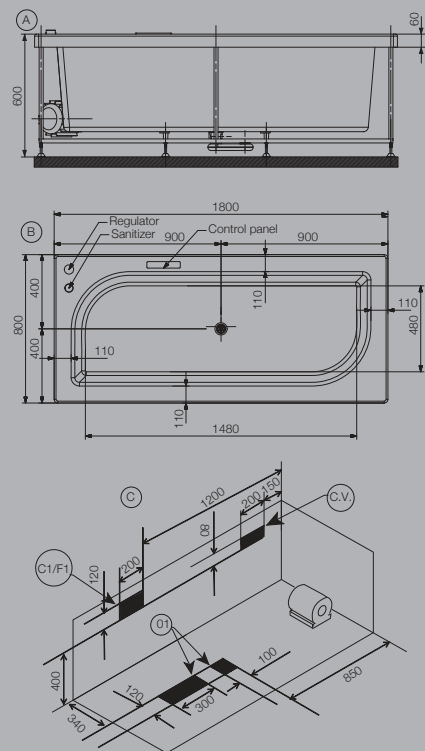

ALIVE 1800 X 800 X 470 mm

JWP-WHT-ALIVE180WX (Water System)

Specifications

PMMA Sheet

PU Green Reinforcement

SS Frame

Level Sensor

Safety Vacuum Breaker

Keypad control

Overflow with drain & filler

Water Pump 1.4 HP

Slim water Jets 8

Back Jets-4

Air Regulator

Disinfection

Headrests

Chromotherapy

JWA-WHT-FP180X (Front Panel)

JWA-WHT-SP80X (Side Panel)