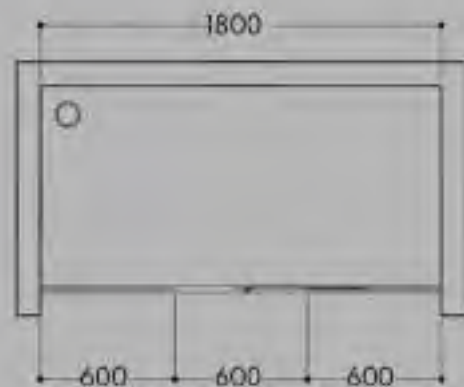

Bathroom Size - 8' x 6'
Model Used - ADENA-3 part