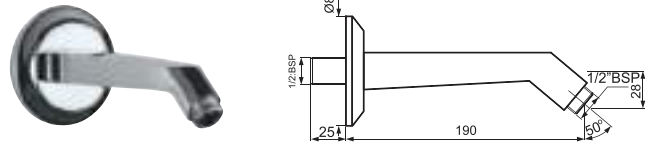

SHA-483

Shower Arm Casted 190mm Long Flat Shape for Wall Mounted Showers with Flange