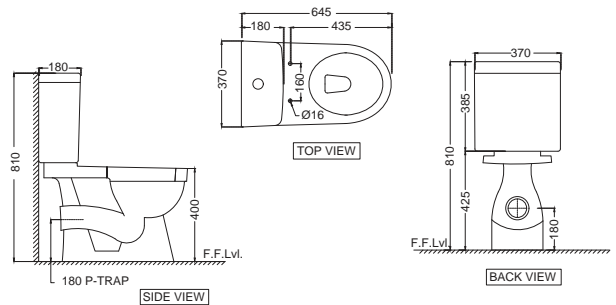

OPS-WHT-15201

Cistern with cistern fittings for 15751SUF & 15751PUF