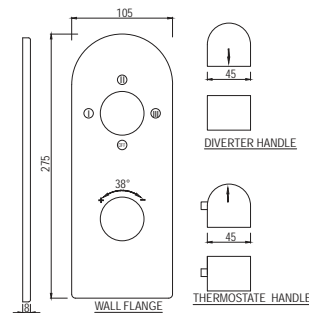

ARI-39683K

Aquamax Exposed Part Kit of Thermostatic Shower Mixer with 3-way diverter (Suitable for ALD-683)