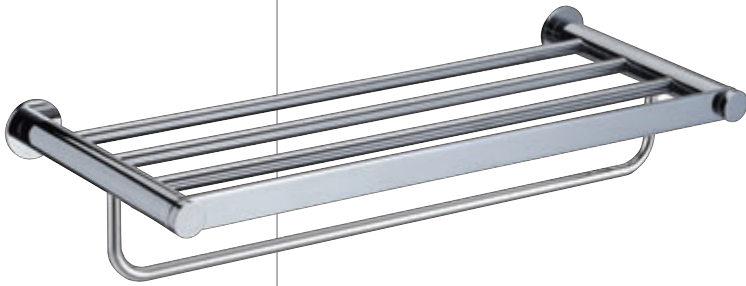

ONY-59757
Toilet Paper Holder
with Cover