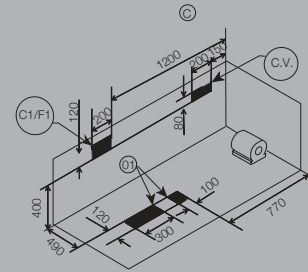

Air Regulator

Disinfection

Headrests

Chromotherapy

D'ARC 1800 X 1100 X 470 mm

JWP-WHT-DARC180WX (Water System)

Specifications

PMMA Sheet