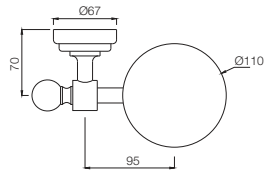

Bath Accessories

AQN-7731
Soap Dish