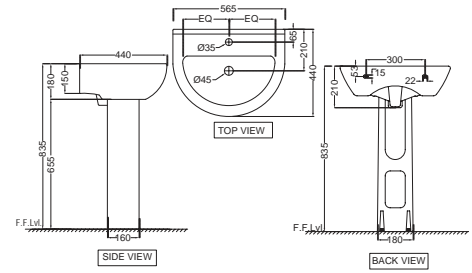

NEW

FLS-WHT-5953SM
 Rimless Wall Hung WC with PP
 soft close slim seat cover,
 Hinges, Accessories Set,
 Size: 360x545x380 mm
FLS-WHT-5953UF
 Rimless Wall Hung WC with UF
 soft close slim seat cover,
 Hinges, Accessories Set,
 Size: 360x545x380 mm