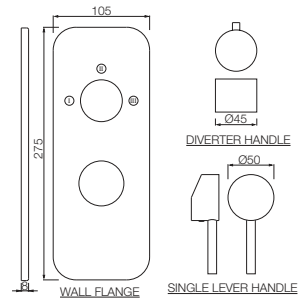

FLR-5783K

Aquamax Exposed Part Kit of Single Lever Shower Mixer with 3-way diverter (Suitable for ALD-783)

Single Lever | Bidet

FLR-5213B

Single Lever 1-Hole Bidet Mixer with Popup Waste System with 375mm Long Braided Hoses
Flow rate: 7 l/min*