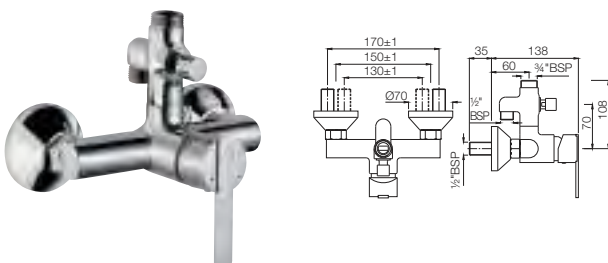

FON-40145

Single Lever Exposed Shower Mixer With Provision For Connection to Exposed Shower Pipe (SHA-1213) & Hand Shower With Connecting Legs & Wall Flanges
Flow rate: 22.26 l/min*