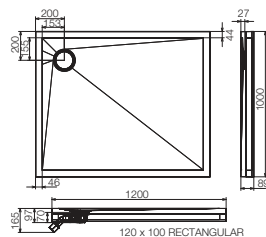

Rectangular Models

JSE-WHT-STRCT1210X

Shower Tray 1200mm X 1000mm Rectangle