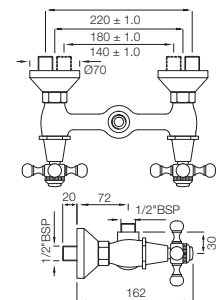

QQT-7209

Shower Mixer for Shower Cubicles (Wall Mounted) with Connecting Legs & Flanges
Flow rate: 73.3 l/min*

*at 3 bar pressure