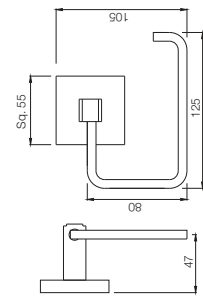

AKP-35751P
Toilet Roll Holder