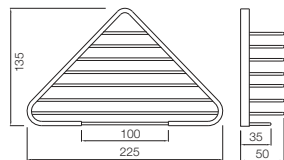

ACN-1175N
Corner Shower Basket