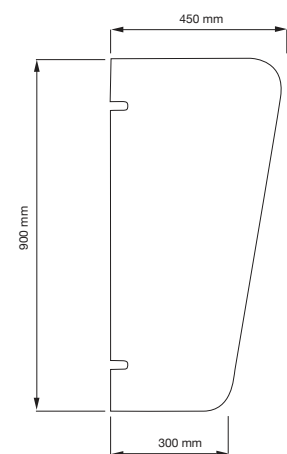

Model: 1810-UC / 1110UC

Description: Curved shaped urinal partition with frosted glass

Finish: Chrome

Glass: 8mm / 10mm

8mm

Size: (in mm)

Height	Width	Code
900	450	JSE-CHR-810UC450X

10mm

Size: (in mm)

Height	Width	Code
900	450	JSE-CHR-110UC450X