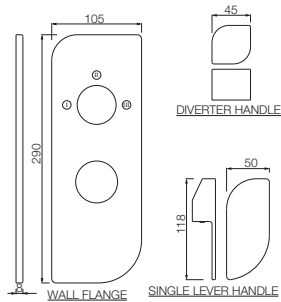

Single Lever | Bidet

ALI-85783K

Aquamax Exposed Part Kit of Single Lever Shower Mixer with 3-way diverter (Suitable for ALD-783)

ALI-85213B

Single Lever 1-Hole Bidet Mixer with Popup Waste System with 375mm Long Braided Hoses
Flow rate: 5.16 l/min*