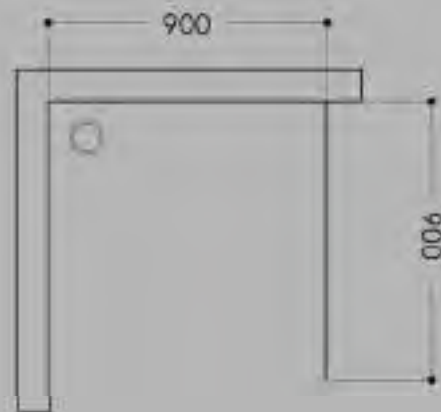

Bathroom Size - 6' x 4'
Model Used - 1810 F