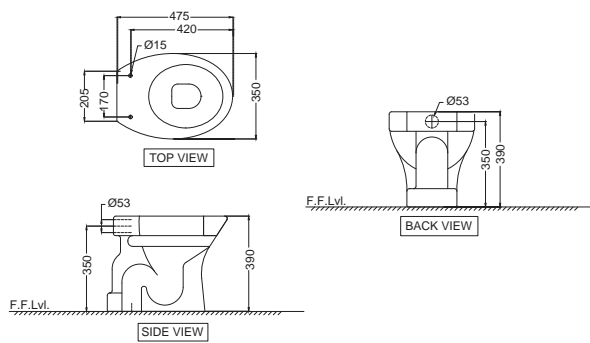

TOP VIEW

BACK VIEW

SIDE VIEW

Continental

CNS-WHT-553SS
EWC with PP soft close seat
cover, Hinges, Fixing Accessories
Set, Size: 350x475x390 mm,
S-Trap

JACUAR DESIGNER RANGE (JDR)

JDS-WHT-25901
Table Top Basin,
Size: 630x425x160 mm