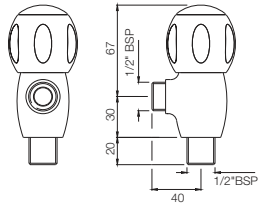

Clarion

CQT-23053

Angular Stop Cock

Also available

CQT-23059

Angular Stop Cock With Wall Flange