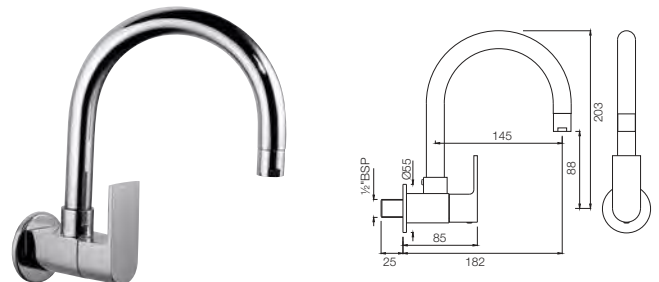

LYR-38421

4-Way Divertor for Concealed Fitting with Built-in Non-Return Valves with Divertor Handle
Flow rate: 52.82 l/min*

Quarter Turn | Kitchen

LYR-38309

Sink Mixer With Regular Swinging Spout (Wall Mounted Model) With Connecting Legs & Wall Flanges
Flow rate: 15.53 l/min*