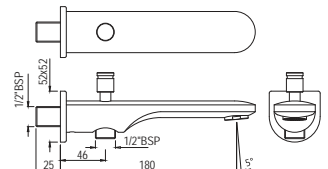

SPJ-15463PM

Bathtub Spout with Button Attachment for Hand Shower
with Wall Flange
Flow rate: 17.71 l/min*

*at 3 bar pressure