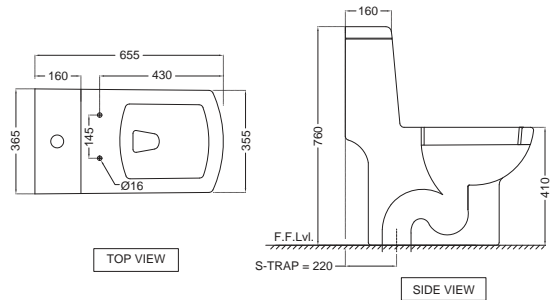

NEW

NEW

NEW

LYS-WHT-38851S220SM
Single piece-WC with UF soft close slim seat cover,
Fixing Accessories, Accessories Set and Cistern fittings, Size:365x655x760 mm,
S Trap-220mm

NEW

LYS-WHT-38851PSM
Single piece-WC with UF soft close slim seat cover, Hinges, Fixing Accessories, Accessories Set and Cistern fittings,
Size:365x655x765 mm,
P Trap-180mm