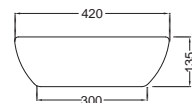

ARIA

Aria

ARS-WHT-39901
Table Top Basin,
Size:420x420x135 mm

TOP VIEW

SIDE VIEW

ARS-WHT-39903
Table Top Basin,
Size:700x435x135 mm

TOP VIEW

SIDE VIEW