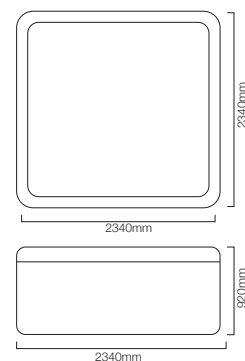

Key features

Thermoclad cabinet	Perimeter insulation	Thermobond 4 layer shell construction	Duraflex plumbing	Purezone uv sterilising system*	Set & forget control system	Programmable multi-colour spa light	Adjustable aromatherapy	Illuminated topside controls	Ozone filtration
Reinforced foot wall	Micro filtration	Moulded headrests	Foot jets	Wine cooler	Child seat	Individual seat pressure control	Steps		

Specifications

Dry weight 334kg	Filled weight 1534kg	Water capacity 1200 litres	Spa controller sv2	Programmable circulation pump 250w	Jet pump(s) 2.5x1 hp	Variable speed air blower 700w	Variable output heater 3kW	Electrical requirements max 15 amps