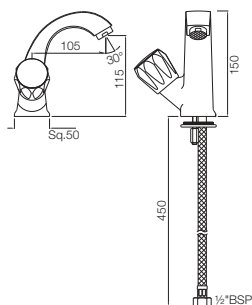

CON-169KNB

Central Hole Basin Mixer with Popup Waste System with 450mm Long Braided Hoses

CON-011KN

Pillar Cock

CON-021KN

Pillar Cock Long Neck with Aerator

CON-123BKN

Swan Neck Tap with Left Hand Operating Knob with 450mm Long Braided Hose