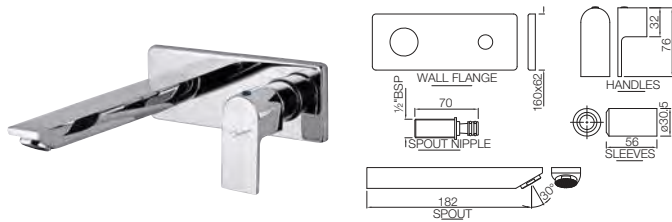

Lyric

Quarter Turn | Bath & Shower

LYR-38441K

Exposed Part Kit of Single Concealed Stop Cock Consisting of Operating Lever, Cartridge Sleeve, Wall Flange (with Seals) & Basin Spout (Compatible with ALD-441)
Flow rate: 16.71 l/min*