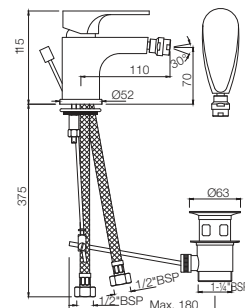

Single Lever | Bidet

VGP-81213B

Single Lever 1- Hole Bidet Mixer with Popup Waste System with 375mm Long Braided Hosed
Flow rate: 7.15 l/min*