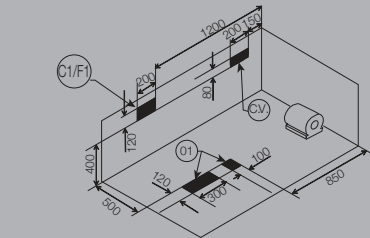

Air Jets 16

Air Regulator

Disinfection

Headrests

Chromotherapy

Kubix Prime 1800 x 1100 x 470 mm

JWP-WHT-KUBIXPM180WX (Water System)

Specifications