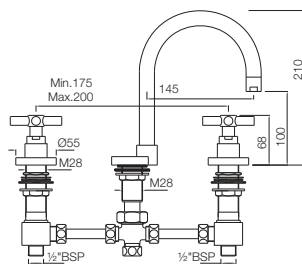

*at 3 bar pressure

Solo

Quarter Turn | Basin

SOL-6167B

Central Hole Basin Mixer without Popup Waste System with 450mm Long Braided Hoses (15mm Cartridge Size)
Flow rate: 15.6 l/min*

SOL-6169B

Central Hole Basin Mixer with Popup Waste System with 450mm Long Braided Hoses (15mm Cartridge Size)
Flow rate: 14.15 l/min*