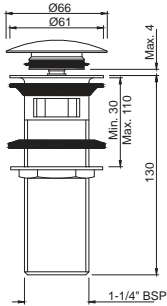

ALD-729L130

Click Clack Waste 32mm Size Half Thread with 130mm Height