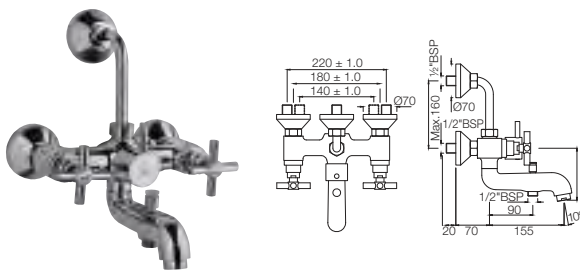

SOL-6281

Wall Mixer 3-in-1 System with Provision for both Hand Shower and Overhead Shower Complete with 115mm Long Bend Pipe, Connecting Legs & Wall Flange (without Hand & Overhead Shower)
Flow rate: 31.55 l/min*