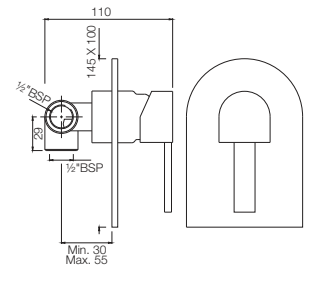

DRC-37229

Single Lever Concealed Deusch Mixer with Provision for Connection to Spout only
Flow rate: 34.89 l/min*