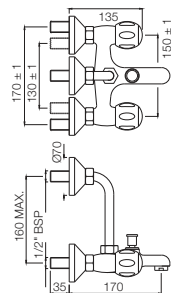

CQT-23273UPR

Wall Mixer with Provision for overhead Shower with 115mm Long Bend Pipe on Upper Side, Connecting Legs & Wall Flanges