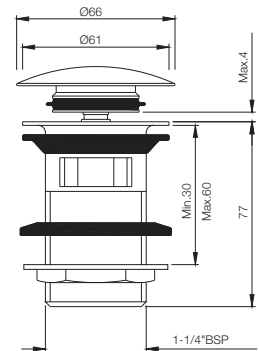

ALD-729

Click Clack Waste 32mm Size Half Thread with 80mm Height

*at 3 bar pressure