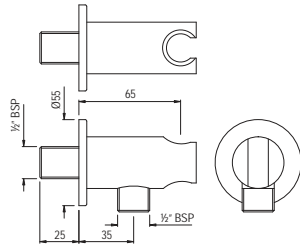

Showers | Accessories

Showers Tubes

SHA-571

Easy Flex Tube in Chrome Finish 1.5m Long with Nuts

Wall Bracket

SHA-555

Premium Wall Bracket for Hand Shower, ø35mm & 100mm Long Round Shape

Wall Outlet with Shower Hook