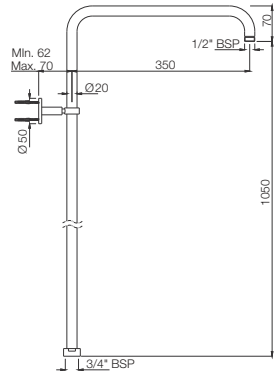

SHA-1211N

Exposed Shower Pipe L-Type in Round Shape 20mm, Size 1120X410mm (for Connecting Overhead Shower)