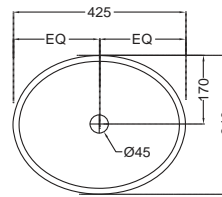

DRS-WHT-37951
Rimless Wall Hung WC with UF
soft close seat cover, Hinges,
Accessories Set,
Size: 370x545x370 mm

ALIVE

Alive

ALS-WHT-85601
Counter Top Basin,
Size: 700x460x200 mm

CONTINENTAL

Continental

CNS-WHT-903
Table Top Basin,
Size: 425 x 340 x 175mm