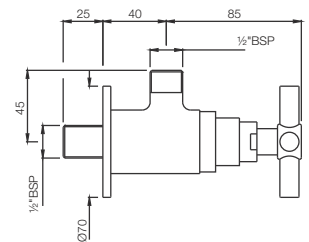

SOL-6053

Angular Stop Cock with Flange
Flow rate: 70.91 l/min*

*at 3 bar pressure