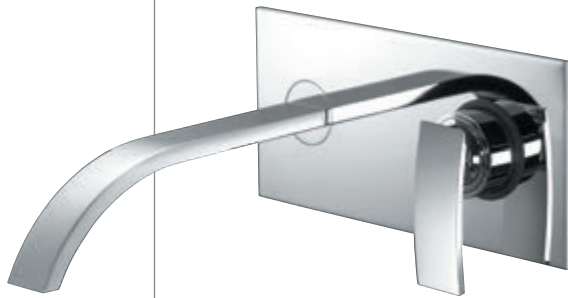

SIG-41139
Single Lever In-wall
Manual Shower Valve

SIG-41233
Single Lever in-wall
Basin Mixer