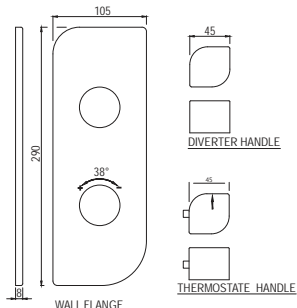

Thermostatic Mixers (Aquamax)

Alive

ALI-85661K

Aquamax Exposed Part Kit of Thermostatic Shower Mixer (Suitable for ALD-661)