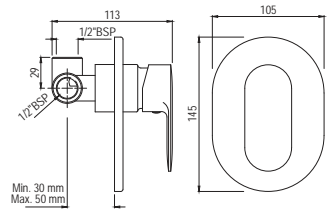

OPP-15227PM

Single Lever Concealed Deusch Mixer with Provision for Connection to Overhead Shower only
Flow rate: 32.65 l/min*