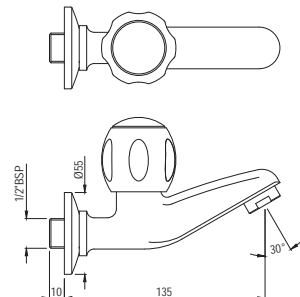

CQT-23047

Bib Cock with Wall Flange