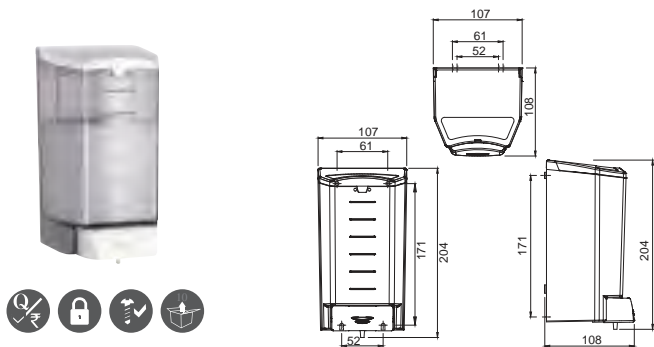

Soap Dispenser - Push Button

SDR-WHT-DJ0010F

capacity: 0.8L
material: ABS
finish: white/smoked