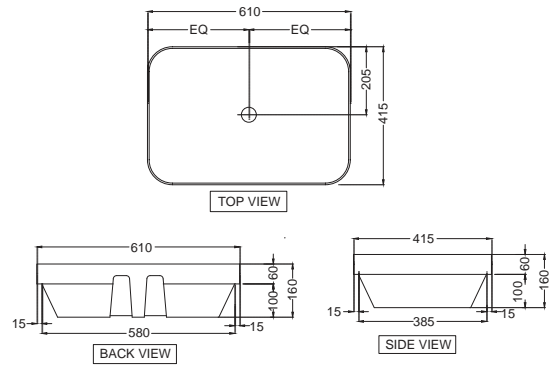

DRS-WHT-37951
Rimless Wall Hung WC with UF
soft close seat cover, Hinges,
Accessories Set,
Size: 370x545x370 mm

ALIVE

Alive

ALS-WHT-85601
Counter Top Basin,
Size: 700x460x200 mm

CONTINENTAL

Continental

CNS-WHT-903
Table Top Basin,
Size: 425 x 340 x 175mm