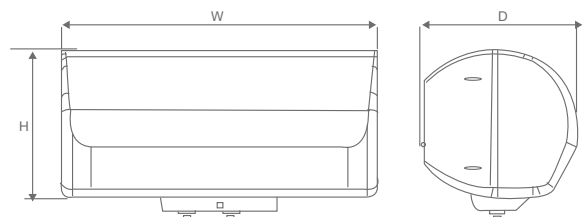

Product Specifications

Details	Alexa Horizontal (Digital)		
Volume (L)	30		
Rated Wattage	2/3/5kW		
Voltage / Frequency (V/Hz)	230V/50Hz		
Temperature Range	25°C to 75°C		
Working Pressure (Mpa)	0.8		
Inlet / Outlet Connection (Inch)	1/2		
Warranty	7 Years on Tank 4 Years on Heating Element 2 Years on Other Parts		
Product Dimensions (in mm)	W	H	D
	30 Litres	718	365 344

Recommended for Bucket Bath / Overhead Showers

2 STAR ENERGY RATING