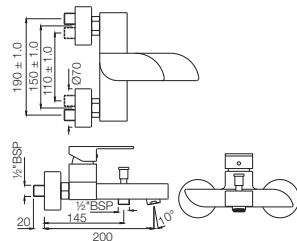

Single Lever | Bath & Shower

ALI-85119

Single Lever Wall Mixer With Provision of Hand Shower, But W/O Hand Shower
Flow rate: 15.96 l/min*