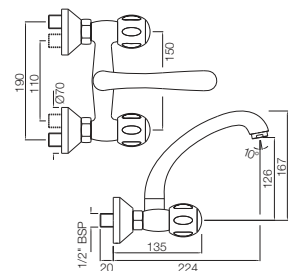

CQT-23309

Sink Mixer with Swinging Spout (Wall Mounted Model) with Connecting Legs & Wall Flanges