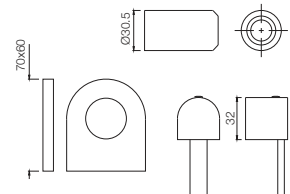

DRC-37083K

Exposed Part Kit of Concealed Stop Cock & Flush Cock with Fitting Sleeve, Operating Lever & Adjustable Wall Flange with Seal (compatible with ALD-083, ALD-089 & ALD-081)

*at 3 bar pressure