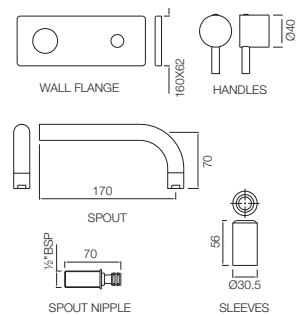

FLR-5441NK

Exposed Part Kit of Single Concealed Stop Cock Consisting of Operating Lever, Cartridge Sleeve, Wall Flange (with Seals) & Basin Spout (Compatible with ALD-441)
Flow rate: 14.22 l/min*

*at 3 bar pressure