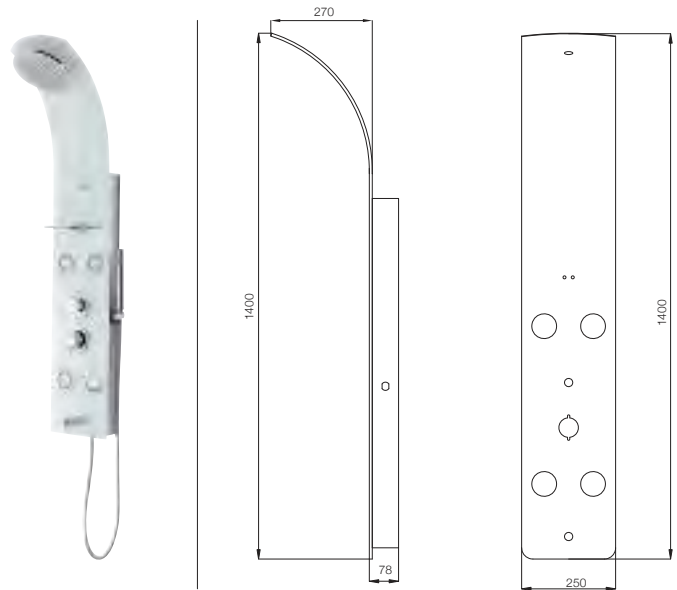

Specifications

White tempered glass body

Moveable ABS top shower

4 Moveable ABS body massage jets

Hand shower with flexible hose

Brass Spout

Shelf

Thermostatic mixer with diverter

40cm stainless steel braided hose

Minimum water pressure required 2 bar