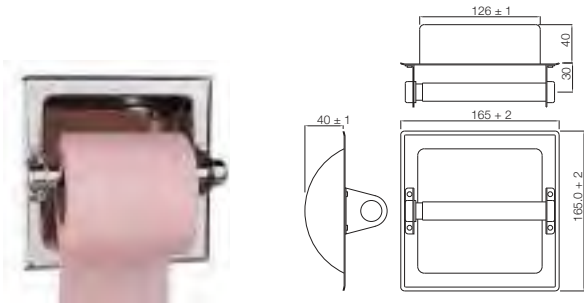

Bath Accessories

AHS-1551
Toilet paper Holder Recessed Type (Stainless Steel)