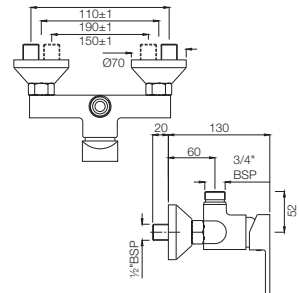

FUS-29147

Single Lever Exposed Shower Mixer with Provision For Connection to Exposed Shower Pipe (SHA-1211) with Connecting Legs & Wall Flanges
Flow rate: 33.24 l/min*