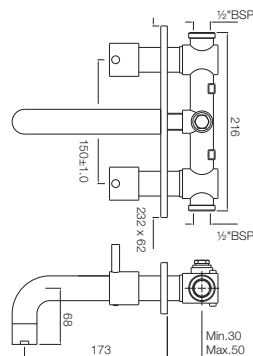

FLR-5435N

Two Concealed Stop Cocks with Bath Spout (Composite one piece body)
Flow rate: 33.27 l/min*