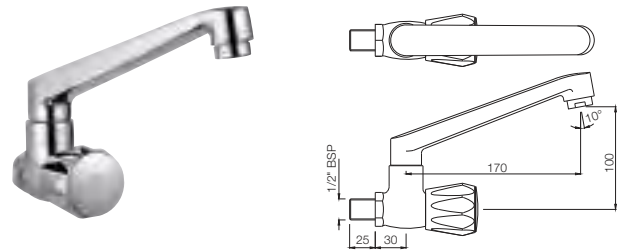

CON-347KNM
Sink Cock with Swinging Spout (Wall Mounted Model)