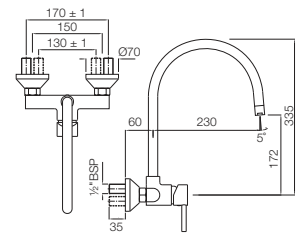

Single Lever | Kitchen

FLR-5165

Single Lever Sink Mixer With Swinging Spout on Upper Side (Wall Mounted Model) With Connecting Legs & Wall Flanges
Flow rate: 13.95 l/min*