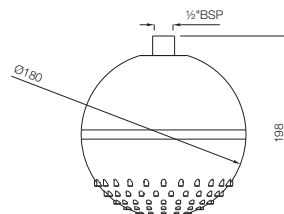

OHS-WHM-1763

LED Overhead Shower ϕ 180mm Circular Shape Single Flow (ABS Body with Face Plate White Matt) with Rubit Cleaning System
Flow rate: 12.29 l/min*