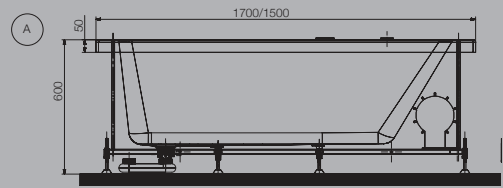

Air Jets 12

Air Regulator

Headrests

Chromotherapy

FORTE 1700 X 750 X 420 | 1500 X 750 X 420 mm

JWP-WHT-FONTE170WX / JWP-WHT-FONTE150WX (Water System)

Specifications

PMMA Sheet