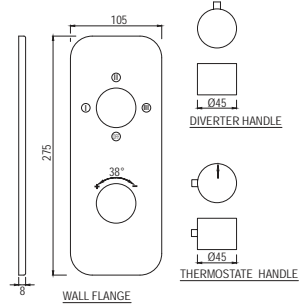

Florentine

FLR-5683K

Aquamax Exposed Part Kit of Thermostatic Shower Mixer with 3-way diverter (Suitable for ALD-683)