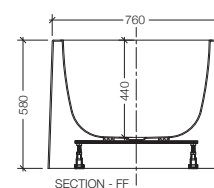

Alaska 1712 x 760 x 440/580 mm

Disclaimer: Pictures shown are for illustration purpose only

JBT-WHT-FSBT177542X: Free Standing Bath Tub with Over Flow & Drain

Specifications

Free standing bathtub

Lucite acrylic sheet

Overflow & drain