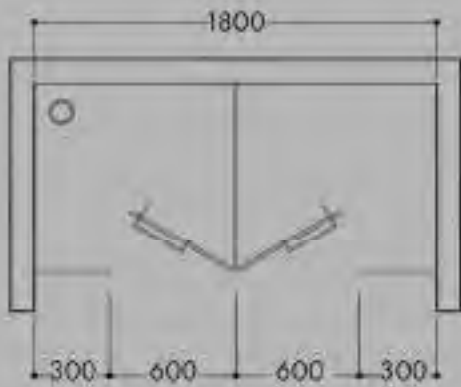

Knob

Plastic Parts

Roller

Jaquar Shower Enclosure For Every Bathroom

Bathroom Concepts with Jaquar Shower Enclosures

Bathroom Size - 10' x 7'
Model Used - 1860 T

Bathroom Size - 10' x 7'
Model Used - 1850 C