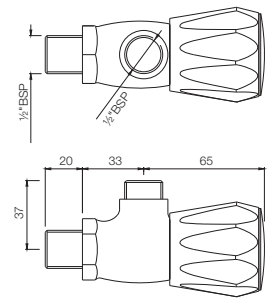

CON-053KN

Angular Stop Cock

Also available

CON-059KN

Angular Stop Cock with Wall Flange