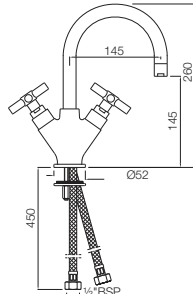

*at 3 bar pressure

Solo

Quarter Turn | Basin

SOL-6167B

Central Hole Basin Mixer without Popup Waste System with 450mm Long Braided Hoses (15mm Cartridge Size)
Flow rate: 15.6 l/min*

SOL-6169B

Central Hole Basin Mixer with Popup Waste System with 450mm Long Braided Hoses (15mm Cartridge Size)
Flow rate: 14.15 l/min*