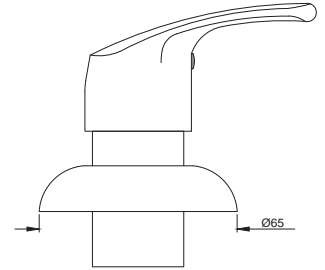

Quarter Turn | Taps

EKO-33037

Bib Cock with Wall Flange
Flow rate: 17 l/min*

EKO-33041

2 Way Bib Cock with Wall Flange
Flow rate: 16.5 l/min*

*at 3 bar pressure

EKO-33053

Angular Stop Cock with Wall Flange
Flow rate: 30 l/min*