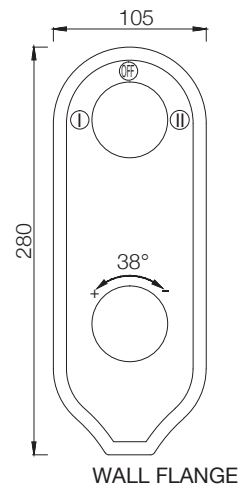

TIA-73681N