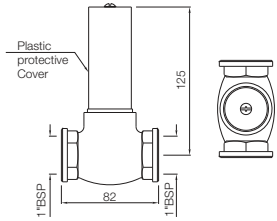

ALD-081

Concealed Body of Flush Cock Suitable for 25mm Pipe Line with Protection Cap (without Exposed Parts)

ALD-573

Hand Shower (Health Faucet) with 8mm Dia, 1.2 Meter Long Flexible Tube & Wall Hook
Flow rate: 11.65 l/min*