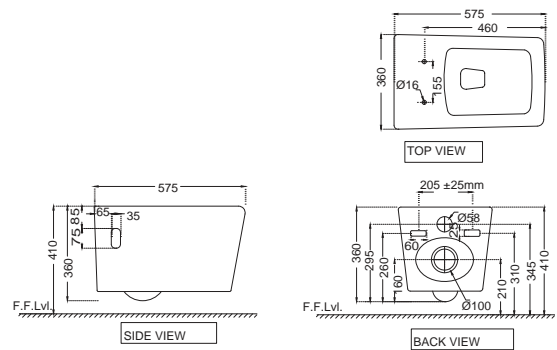

ARS-WHT-39951
Wall Hung WC with UF soft
 close slim seat cover, Hinges,
 Accessories Set,
 Size:360x570x360 mm

NEW

ARS-WHT-39953BI
Rimless, Blind Installation Wall
Hung WC with UF soft close seat
 cover, Hinges, Accessories Set,
 Size : 345x490x360 mm