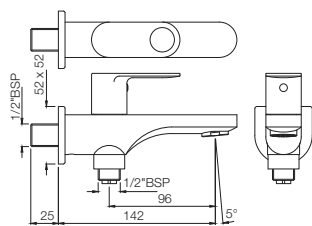

ORP-10041PM

2 Way Bib Cock with Wall Flange
Flow rate: 18.64 l/min*