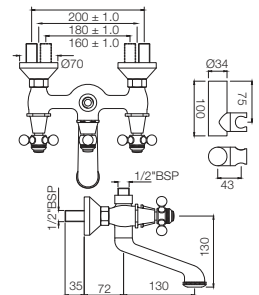

QQT-7267

Wall Mixer with Connector for Hand Shower arrangement with Connecting Legs, Wall Flanges & Wall Bracket for Hand Shower
Flow rate: 39.27 l/min*