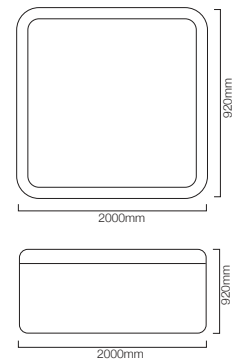

Key features

Specifications

Nirwana 2150 x 2150 x 920 (5 Seater)

Disclaimer: Pictures shown are for illustration purpose only

WSP-SLV-SPANIRWANA

Nirwana Spa (5 seater), with Stairs panels & Hard Cover

JETS: