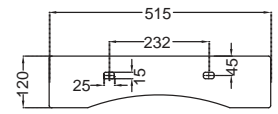

BACK VIEW

NEW