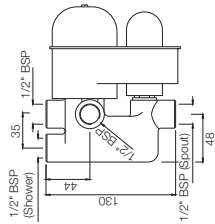

ALD-193

Concealed Body for 3-Inlet Single Lever Diverter with Button Assembly, Cartridge Sleeve But without Exposed Parts