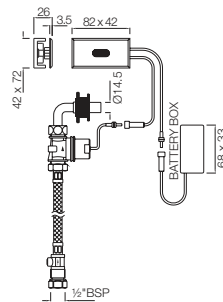

Sensotronic | Urinals

SNR-CHR-51097

Sensotronic Sensor Flushing Valve for Urinal with Complete Kit (Suitable For Urinal URS-WHT-13255)
Flow rate: 1.5 l/flush