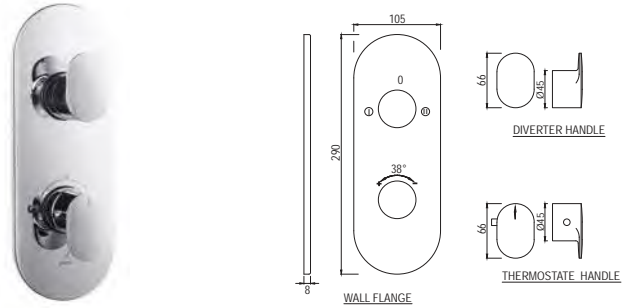

OPP-15681KPM

Aquamax Exposed Part Kit of Thermostatic Shower Mixer with 2-way diverter (Suitable for ALD-681)