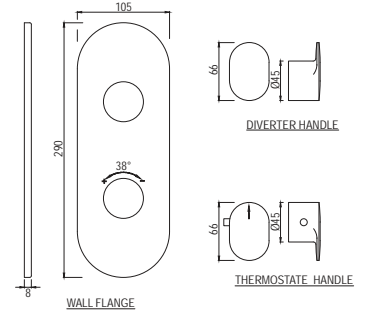

Aquamax Thermostatic Mixer

OPP-15661KPM

Aquamax Exposed Part Kit of Thermostatic Shower Mixer (Suitable for ALD-661)