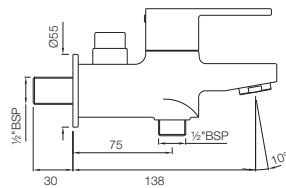

FUS-29041

2-way Bib Cock with Wall Flange
Flow rate: 17.81 l/min*