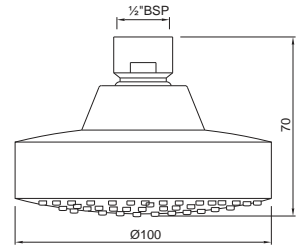

Victorian Shower Head Round $\varnothing 200\text{mm}$ (Bell Type) Single Flow (Body & Face Plate Brass with Chrome Plated) with Rubit Cleaning System
Flow rate: 23.27 ℓ/min^*

OHS-1989

Overhead Shower $\varnothing 100\text{mm}$ Round Shape Single Flow (ABS Body Chrome Plated with Gray Face Plate) with Rubit Cleaning System
Flow rate: 17.26 ℓ/min^*