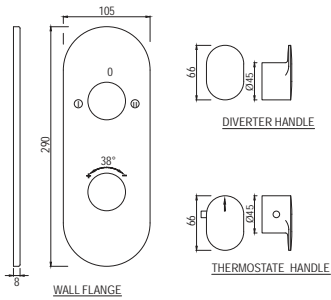

OPP-15681KPM

Aquamax Exposed Part Kit of Thermostatic Shower Mixer with 2-way diverter (Suitable for ALD-681)