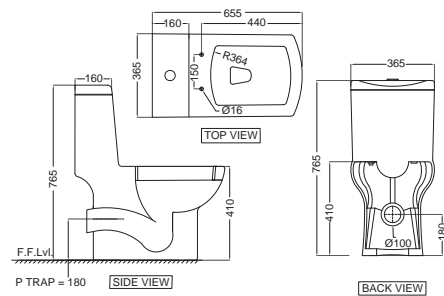

NEW

NEW

NEW

LYS-WHT-38851S220SM
Single piece-WC with UF soft close slim seat cover,
Fixing Accessories, Accessories Set and Cistern fittings, Size:365x655x760 mm,
S Trap-220mm

NEW

LYS-WHT-38851PSM
Single piece-WC with UF soft close slim seat cover, Hinges, Fixing Accessories, Accessories Set and Cistern fittings,
Size:365x655x765 mm,
P Trap-180mm