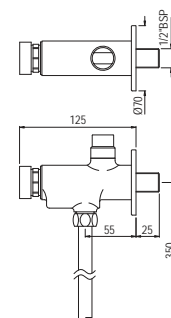

PRS-077

Urinal Valve Auto Closing System with Built-in Control Cock & Wall Flange
Flow rate: 3.85 lpf

*at 3 bar pressure