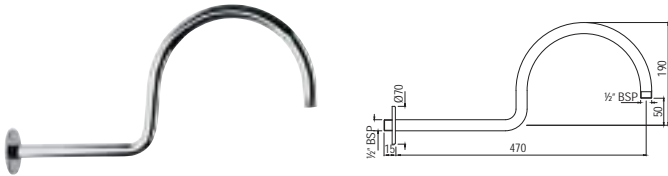

Showers | Accessories

Wall Mounted Shower Arms

SHA-485

Victorian Shower Arm ϕ 20mm & 480mm Long Round Shape Wall Mounted with Flange