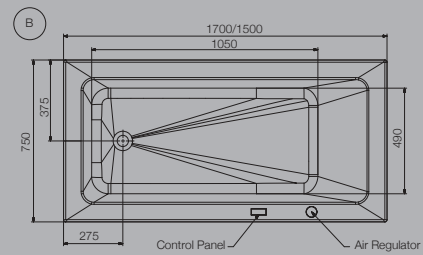

Air Jets 12

Air Regulator

Headrests

Chromotherapy

FORTE 1700 X 750 X 420 | 1500 X 750 X 420 mm

JWP-WHT-FONTE170WX / JWP-WHT-FONTE150WX (Water System)

Specifications

PMMA Sheet