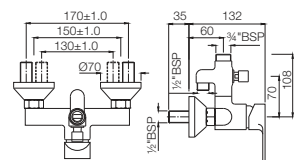

VGP-81145

Single Lever Exposed Shower Mixer With Provision For Connection to Exposed Shower Pipe (SHA-1213) & Hand Shower With Connecting Legs & Wall Flanges
Flow rate: 22.23 l/min*

*at 3 bar pressure