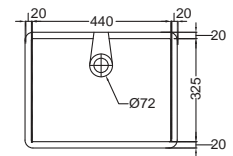

BOTTOM VIEW