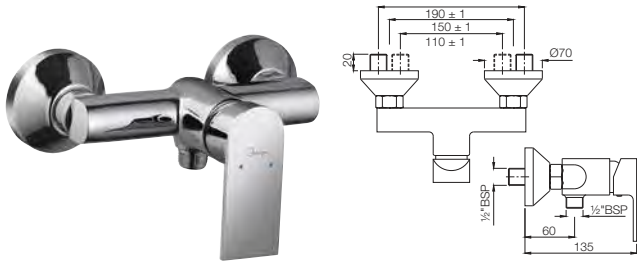

LYR-38147

Single Lever Exposed Shower Mixer With Provision for Connection to Exposed Shower Pipe (SHA-1211) With Connecting Legs & Wall Flanges
Flow rate: 33.26 l/min*

*at 3 bar pressure

Lyric

LYR-38149

Single Lever Exposed Shower Mixer for connection to Hand Shower with Connecting Legs & Wall Flanges
Flow rate: 32 l/min*