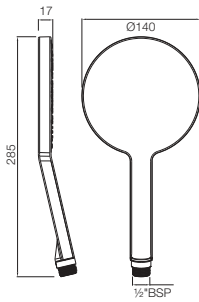

HSH -1729

Hand Shower ø140mm Round Shape Multi Flow with Air Effect (ABS Body & Face Plate Chrome Plated) with Rubit Cleaning System
Flow rate: 13.1 l/min*