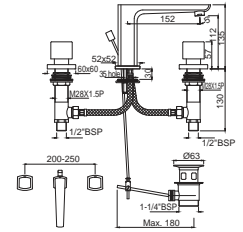

KUP-35191PM

3-Hole Basin Mixer with Popup Waste System, 15mm Cartridge Size