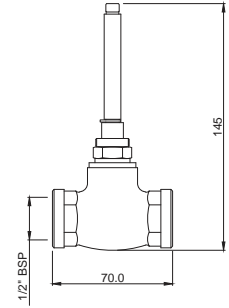

ALD-083FT

Regular Body of Concealed Stop Cock Suitable for 15mm Pipe Line with Plastic Protection Cap (without Exposed Parts)