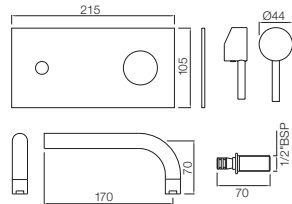

Florentine

Single Lever | Bath & Shower

FLR-5233K

Exposed Part Kit of Single Lever Basin Mixer Wall Mounted Consisting of Operating Lever, Wall Flange, Nipple & Spout (Suitable for Item ALD-233 & ALD-235)
Flow rate: 14.22 l/min*