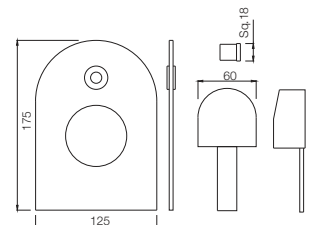

DRC-37079K

Single Lever Exposed Parts Kit of Hi-flow Divertor Consisting Of Operating Lever, Wall Flange (With Seals) & Button Only (Suitable For Item ALD-079)

*at 3 bar pressure