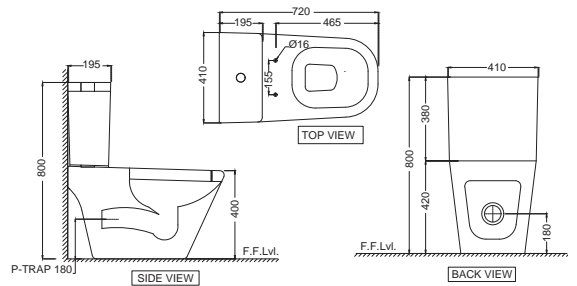

Floor mounted coupled WC
VGS-WHT-81751P
Bowl for **Coupled WC** with PP
soft close seat cover, Hinges,
Fixing Accessories and
Accessories Set,
Size: 410x720x800mm,
P trap-180mm
VGS-WHT-81201
Cistern with cistern fittings for
81751P & 81751S