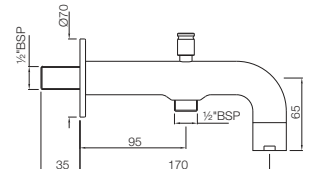

SPJ-5463
Bathtub Spout with Button Attachment for Hand Shower
with Wall Flange
Flow rate: 32.29 l/min*

*at 3 bar pressure