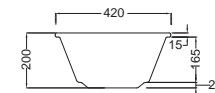

Continental

BACK VIEW

CNS-WHT-701
Under Counter Basin with Fixing
Accessories,
Size: 480 x 365 x 205mm,
Shape: Rectangular

SIDE VIEW