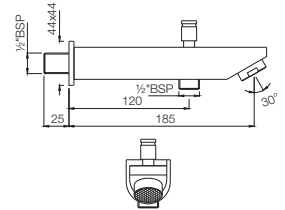

SPJ-37463

Bathtub Spout with Button Attachment for Hand Shower
with Wall Flange
Flow rate: 29.72 l/min*

*at 3 bar pressure