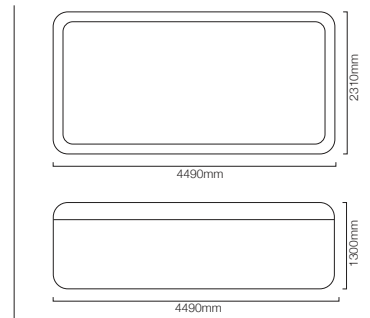

Key features

 Thermoclad cabinet	 Perimeter insulation	 Thermobond 4 layer shell construction	 Duraflex plumbing	 Uv sterilising system*	 Set & forget control system	 Programmable multi-colour spa light	 Hydrotherapy recliners	 Adjustable aromatherapy	 Illuminated topside controls
 Ozone filtration	 Reinforced foot wall	 Micro filtration	 Foot jets	 Moulded headrests	 Individual pressure control	 Steps			

Specifications

 Dry weight 1052kg	 Filled weight 9152kg	 Water capacity 8100 litres	 Spa controller sv4	 Programmable circulation pump 250w	 Jet pump(s) 2.5 hp x 3	 Variable speed air blower 700w	 Variable output heater 6kW	 Electrical requirements max 15 amps