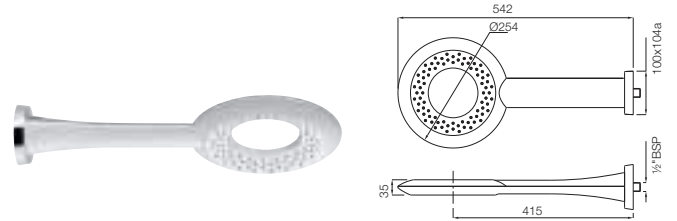

OHS-WHM-1765

Overhead Shower $\varnothing$ 250mm Round Shape Single Flow (ABS Body with Face Plate White Matt) With Rubit Cleaning System
Flow rate: 11.33 ℓ /min*