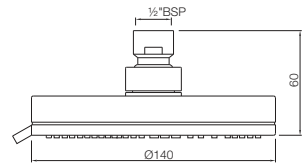

OHS-1769

Overhead Shower ø140mm Round Shape Multi Flow with Air Effect (ABS Body & Face Plate Chrome Plated) with Rubit Cleaning System
Flow rate: 12.9 l/min*