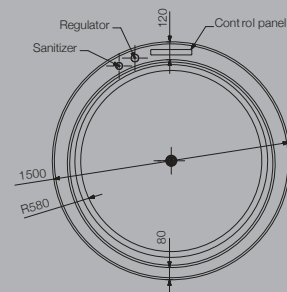

FONTE - R 1500 X 1500 X 470 mm

JWP-WHT-POINT150WX (Water System)

Specifications

PMMA Sheet

PU Green Reinforcement

SS Frame

Level Sensor

Safety Vacuum Breaker

Keypad control

Overflow with drain & filler

Water Pump 1.4 HP

Slim water Jets 8

Air Regulator

Disinfection

Chromotherapy