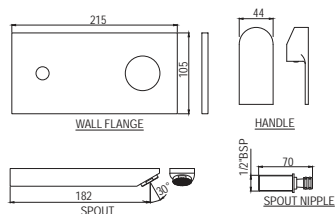

LYR-38233K

Exposed Part Kit of Single Lever Basin Mixer Wall Mounted Consisting of Operating Lever, Wall Flange, Nipple & Spout (Suitable For Item ALD-233 & ALD-235)
Flow rate: 13.84 l/min*