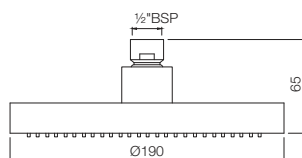

OHS-497N

Overhead Shower $\varnothing 190\text{mm}$ Round Shape Single Flow (ABS Body Chrome Plated with Gray Face Plate) with Rubit Cleaning System
Flow rate: 35.59 ℓ/min^*