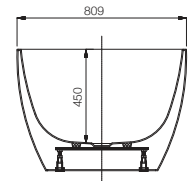

Free standing bathtub

Lucite acrylic sheet

Overflow & drain

FRONT VIEW

Cross Section F-F

Cross Section G-G

Julia 1715 x785 x 400/560 mm

Disclaimer: Pictures shown are for illustration purpose only