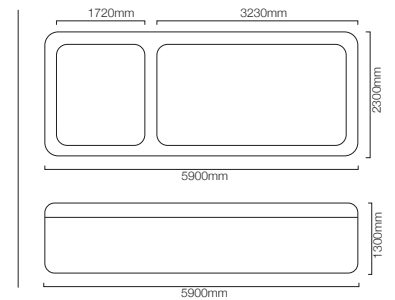

Hydrozone 5900 x 2300 x 1300 (5 Seater)

Disclaimer: Pictures shown are for illustration purpose only

WSP-WHT-SPA5S590VX

Hydrozone Swim Spa with Stairs panel, Hard Cover

JETS:

5" Directional Jets	2
5" Single Hole Spinning Jets	5
3" Directional Jets	6
3" Spinning Jets	9
2" Directional Jets	14
2" Spinning Jets	12
Air Jets	16
Water Cascade Jets	2
Swim Jets	4
Laminar Jets	6
Total	76