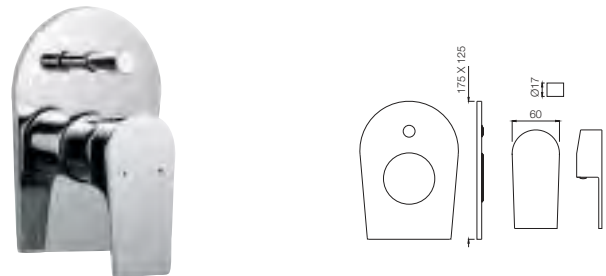

ARI-39079K

Single Lever Exposed Parts Kit of Hi-flow Divertor consisting of Operating Lever, Wall Flange (With Seals) & Button Only (Suitable for Item ALD-079)

*at 3 bar pressure