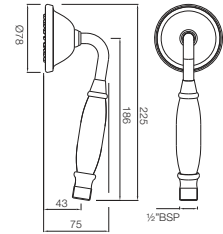

HSH-9537N

Victorian Hand Shower Head Round (Bell Type) Single Flow (Brass Chrome Plated) with Rubit Cleaning System
Flow rate: 22.29 l/min*