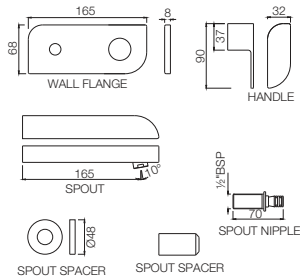

*at 3 bar pressure

Alive

Quarter Turn | Basin

ALI-85001
Pillar Cock
Flow rate: 15 l/min*

Quarter Turn | Basin

ALI-85021
Pillar Cock with 135mm Extension Body
Flow rate: 15 l/min*

Quarter Turn | Taps

ALI-85441K
Exposed Part Kit of Single Concealed Stop Cock Consisting of Operating Lever, Cartridge Sleeve of Wall Flange (with Seals) & Basin Spout (Compatible with ALD-441)