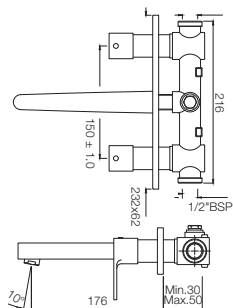

Vignette Prime

VGP-81433

Two Concealed Stop Cocks with Basin Spout (Composite One Piece Body)
Flow rate: 14.71 l/min*