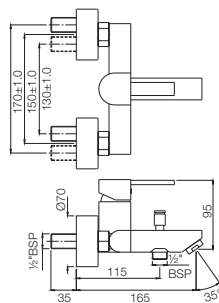

Single Lever | Bath & Shower

DRC-37119

Single Lever Wall Mixer With Provision of Hand Shower, But W/O Hand Shower
Flow rate: 16.34 l/min*