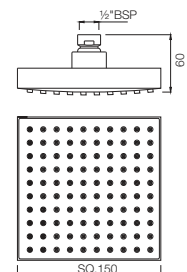

OHS-35495

Overhead Shower 150X150mm Square Shape Single Flow (ABS Body Chrome Plated with Gray Face Plate) with Rubit Cleaning System
Flow rate: 24.78 ℓ/min^*

*at 3 bar pressure