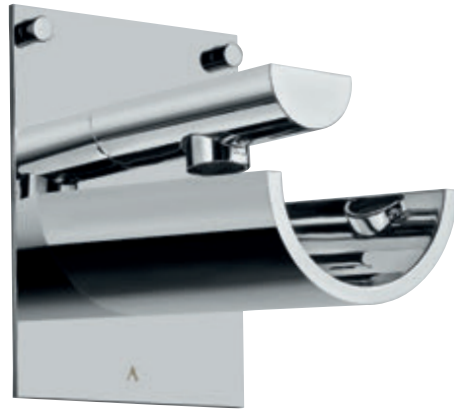

CNF-69859
Overhead shower,
Gentle step-fall that
combines foam and
cascade flows