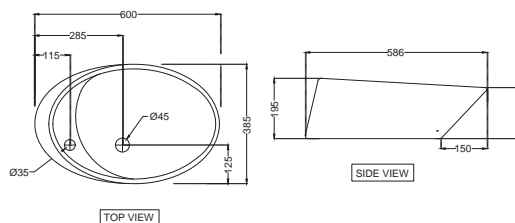

VIGNETTE

Vignette

VGS-WHT-81931N
Table Top Basin,
Size: 600x385x195 mm

VGS-WHT-81803
Wall Hung Basin with
Fixing Accessories,
Size: 720x460x190 mm
VGS-WHT-81307
Half pedestal with
Fixing Accessories
Set for 81803