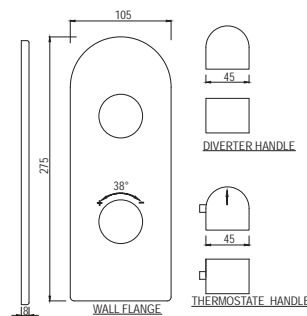

ARI-39661K

Aquamax Exposed Part Kit of Thermostatic Shower Mixer (Suitable for ALD-661)