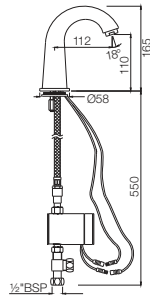

Continental

CON-1081KN

Flush Cock with Wall Flange 25mm with Plain Knob

CON-1081A

Flush Cock with Wall Flange 25mm with Lever Knob

SENSOR TAPS

Sensor Taps

Aquisense | Basin