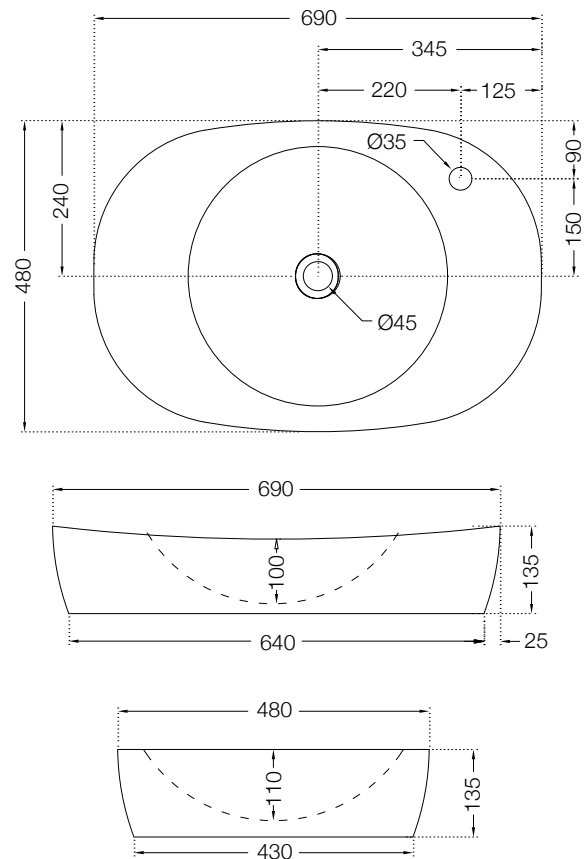

TWS-WHT-75931