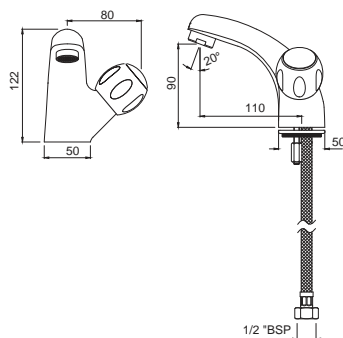

CQT-23021B

Pillar Cock Long Neck with 450mm Long Braided Hose

CQT-23123

Swan Neck Tap with Left Hand Operating Knob

CQT-23127

Swan Neck Tap with Right Hand Operating Knob

Quarter Turn | Bath & Shower

CQT-23219