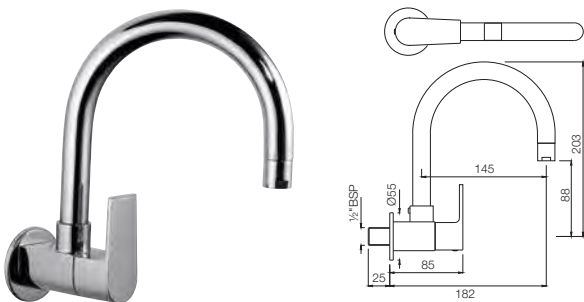

Quarter Turn | Taps

ARI-39347S

Sink Cock with Regular Swinging Spout (Wall Mounted Model) With Wall Flange
Flow rate: 14.47 l/min*