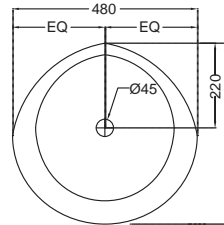

JDS-WHT-25903
Table Top Basin,
Size: 480x470x190 mm

TOP VIEW