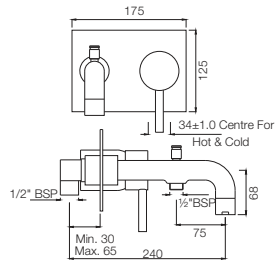

FLR-5137

Single Lever High Flow Bath & Shower Mixer (Concealed Body) Wall Mounted Model with Button Spout (Composite One Piece Body) Flow rate: 24.51 l/min*