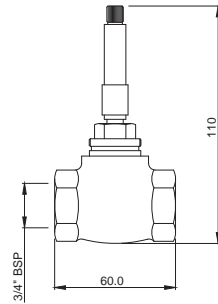

ALD-089CQT

Concealed Stop Cock Regular Body Suitable for 20mm Pipe Line with Spindle Extension & Plastic Protection Cap (without Exposed Parts)