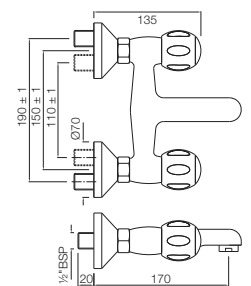

CQT-23021B

Pillar Cock Long Neck with 450mm Long Braided Hose

CQT-23123

Swan Neck Tap with Left Hand Operating Knob

CQT-23127

Swan Neck Tap with Right Hand Operating Knob

Quarter Turn | Bath & Shower

CQT-23219