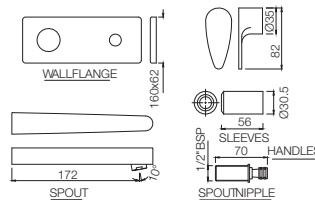

Two Concealed Stop Cocks with Basin Spout (Composite One Piece Body)
Flow rate: 14.71 l/min*

Quarter Turn | Basin

VGP-81441K

Exposed Part Kit of Single Concealed Stop Cock Consisting of Operating Lever, Cartridge Sleeve, Wall Flange (with Seals) & Basin Spout (Compatible with ALD-441)
Flow rate: 14.22 l/min*