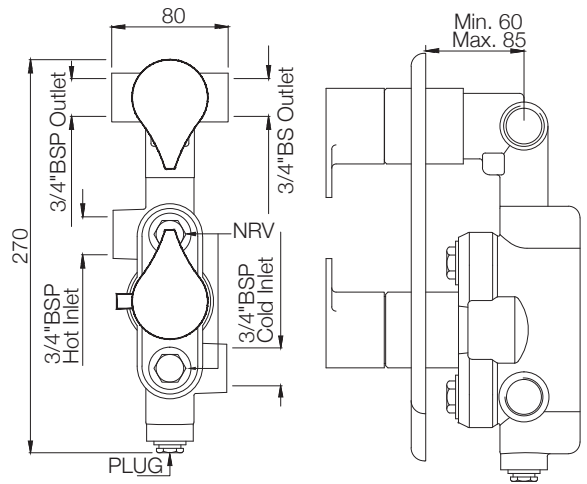

TIA-73683N