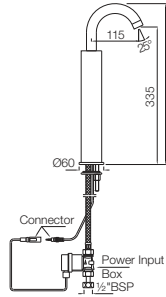

Sensor Taps

SNR-CHR-51021A

Sensotronic Sensor Faucet for Wash Basin with 175mm Extension Body