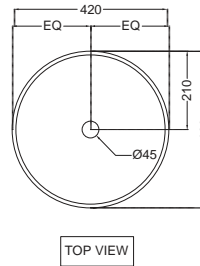

OPAL

OPS-WHT-15901N
Thin Rim Table Top Basin,
Shape - Round,
Size: 480x480x135 mm

NEW

OPS-WHT-15905
Thin Rim Table Top Basin,
Shape - Round,
Size: 420x420x140 mm

Half pedestal basin
OPS-WHT-15801
Wall Hung Basin with Fixing
Accessories,
Size: 575x475x195 mm
OPS-WHT-15305
Half pedestal with Fixing
Accessories for
OPS-WHT-15801