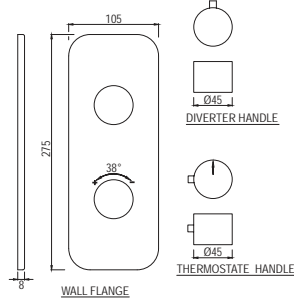

Thermostatic Mixers

Florentine

FLR-5661K

Aquamax Exposed Part Kit of Thermostatic Shower Mixer (Suitable for ALD-661)