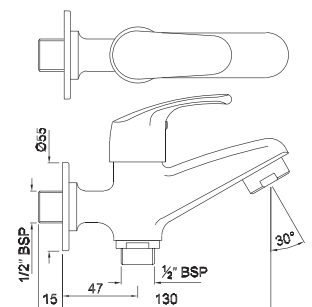

EKO-33041

2 Way Bib Cock with Wall Flange
Flow rate: 16.5 l/min*

*at 3 bar pressure