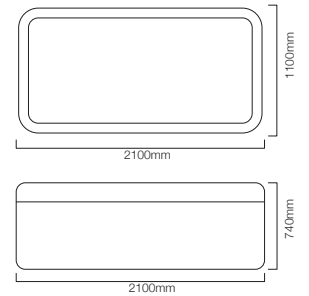

Gemini 2100 x 1100 x 740 (2 Seater)

Disclaimer: Pictures shown are for illustration purpose only

WSP-SLV-SPANF2001X

Gemini Spa with Stairs panels, Hard Cover

JETS:

5" Directional Jet	1
3" Directional Jet	4
3" Spinning Jet	4
Water Cascade Jet	1
Total Jets	10