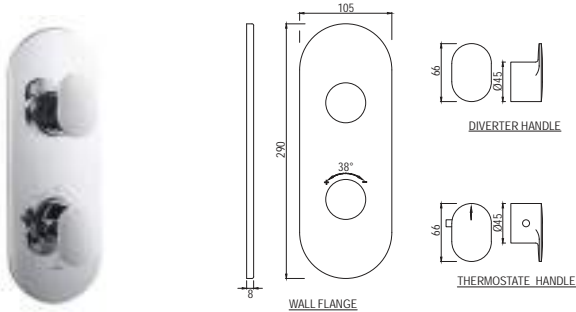

Thermostatic Mixers (Aquamax)

Opal Prime

OPP-15661KPM

Aquamax Exposed Part Kit of Thermostatic Shower Mixer (Suitable for ALD-661)