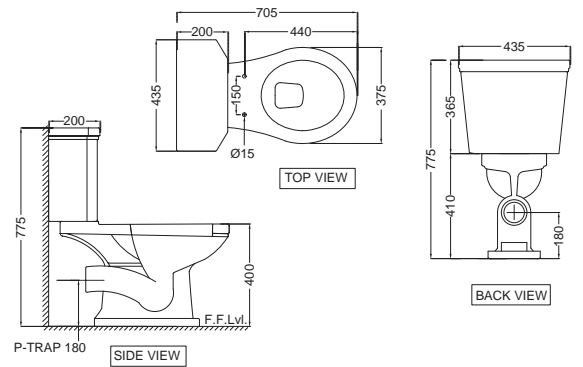

QNS-WHT-7201

Cistern with cistern fittings for 7751S & 7751P