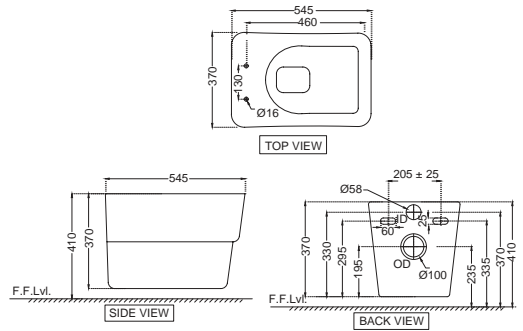

DRS-WHT-37951
Rimless Wall Hung WC with UF
soft close seat cover, Hinges,
Accessories Set,
Size: 370x545x370 mm

ALIVE

Alive

ALS-WHT-85601
Counter Top Basin,
Size: 700x460x200 mm

CONTINENTAL

Continental

CNS-WHT-903
Table Top Basin,
Size: 425 x 340 x 175mm