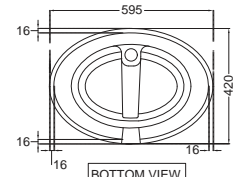

BOTTOM VIEW