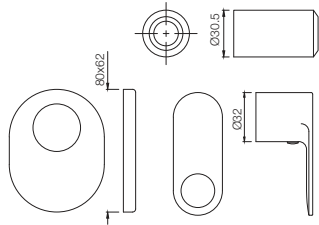

Ornamix Prime

ORP-10083KPM

Exposed Part Kit of Concealed Stop Cock & Flush Cock with Fitting Sleeve, Operating Lever & Adjustable Wall Flange with Seal (compatible with ALD-083, ALD-089 & ALD-081)