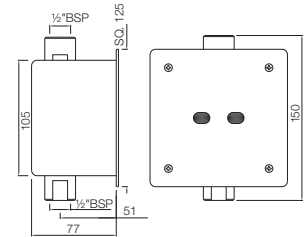

SNR-STL-51083

Sensotronic Mini Concealed Type Flushing Valve for Urinal Complete Set with Installation Box

Sensotronic | Water Closet

SNR-STL-51087

Sensotronic Concealed Type Flushing Valve for Urinal Complete Set with Installation Box with Control Cock