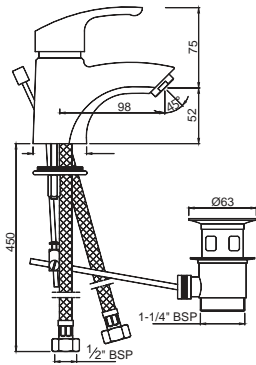

EKO-33051B

Single Lever Basin Mixer with Pop-up Waste System with 450mm Long Braided Hoses
Flow rate: 16 l/min*