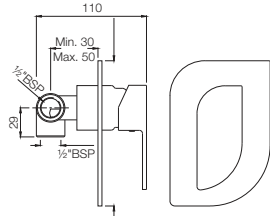

Alive

ALI-85229

Single Lever Concealed Deusch Mixer with Provision for Connection to Spout only
Flow rate: 25.59 l/min*