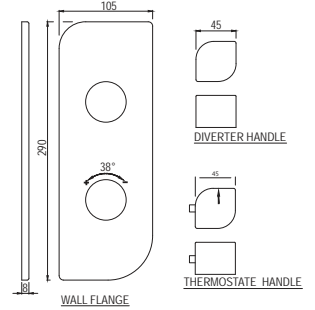

Aquamax Thermostatic Mixer

ALI-85661K

Aquamax Exposed Part Kit of Thermostatic Shower Mixer (Suitable for ALD-661)