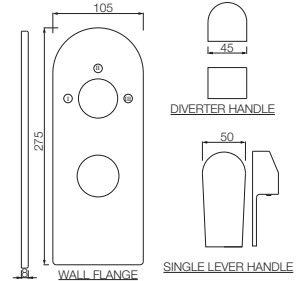

ARI-39079K

Single Lever Exposed Parts Kit of Hi-flow Divertor consisting of Operating Lever, Wall Flange (With Seals) & Button Only (Suitable for Item ALD-079)

*at 3 bar pressure

Aria

ARI-39193K

Single Lever 3-inlet Diverter Exposed parts kit Consisting of Operating Lever, Wall Flange & Button Only (Suitable for Item ALD-193)