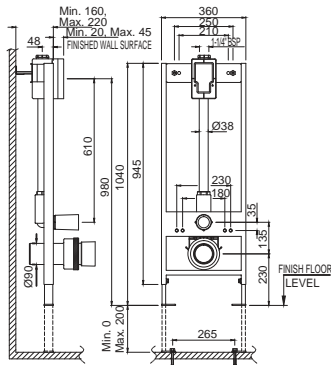

FLV-CHR-1073FP

i-Flush 32mm Concealed Body with Floor Mounting Frame, Installation Kit and "P-Type" Drain Pipe Connection Set for Wall Hung WC (without Exposed Actuation Plate Kit)