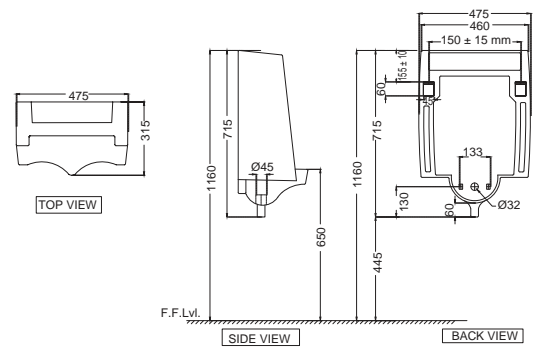

Urinals

URS-WHT-13255
Urinal without sensor with
Fixing Accessories,
Size: 480x300x740 mm

URS-WHT-13257
Urinal (Top inlet) with
Fixing Accessories,
Size: 345x320x610 mm

URS-WHT-13259
Urinal (Top inlet), with Fixing
Accessories,
Size: 475x315x715 mm