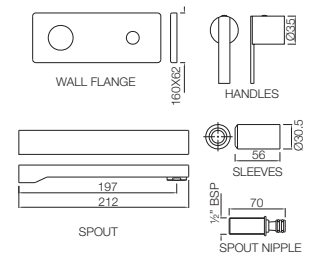

Quarter Turn | Basin

FON-40011

Pillar Cock
Flow rate: 15.15 l/min*

FON-40021

Pillar Cock with 140mm Extension Body
Flow rate: 15.15 l/min*

FON-40433

Two Concealed Stop Cocks with Basin Spout (Composite One Piece Body)
Flow rate: 15.84 l/min*