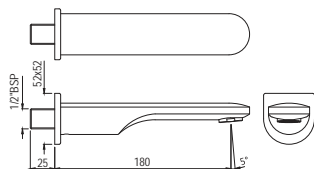

Opal Prime

SPJ-15429PM

Bathtub Spout with Wall Flange
Flow rate: 18.69 l/min*