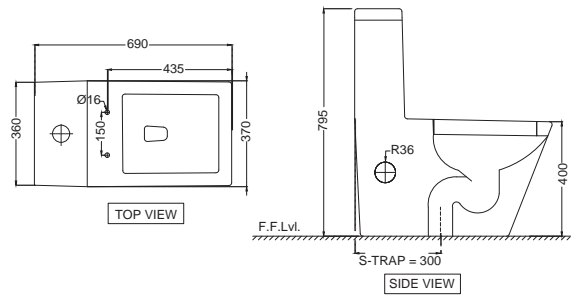

KUS-WHT-35851SN
Single Piece WC with UF soft close seat cover, Hinges, Fixing Accessories, Accessories Set and Cistern fittings, Size: 370x690x795 mm, S trap-300mm