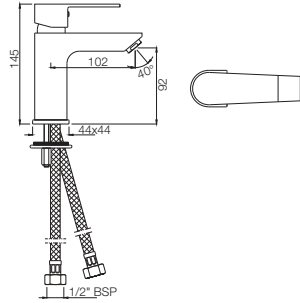

*at 3 bar pressure

ARIA

Aria

Single Lever | Basin

ARI-39001B

Single Lever Basin Mixer without Pop-up Waste and 450mm Long Braided Hoses
Flow rate: 15 l/min*

ARI-39051B

Single Lever Basin Mixer with Pop-up Waste and 450mm Long Braided Hoses