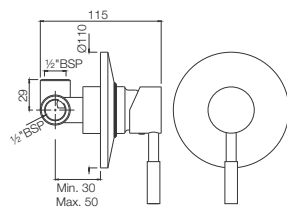

SOL-6227

Single Lever Concealed Deusch Mixer with Provision for Connection to Overhead Shower only
Flow rate: 35 l/min*

Also available

SOL-6229

Single Lever Concealed Deusch Mixer with Provision for Connection to Spout only
Flow rate: 34.98 l/min*