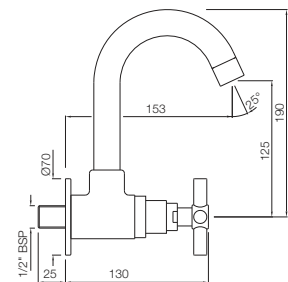

Quarter Turn | Kitchen

SOL-6309

Sink Mixer with Swinging Casted Spout (Wall Mounted Model) with Connecting Legs & Wall Flanges
Flow rate: 18.15 l/min*

SOL-6319B

Sink Mixer with Swinging Spout (Table Mounted Model) with 450mm Long Braided Hoses
Flow rate: 14.9 l/min*