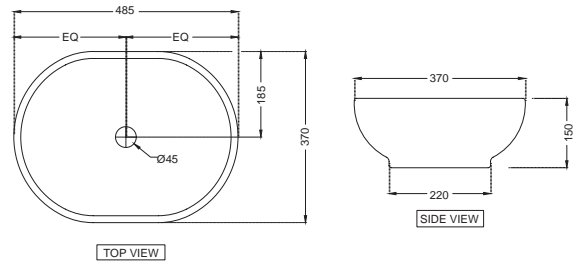

Solo

SLS-WHT-6901
Table Top Basin,
Size: 485x370x150 mm

NEW

SLS-WHT-6905
Thin Rim Table Top Basin,
Shape - Round,
Size: 360x360x120mm

SLS-WHT-6601
Counter Top Basin,
Size: 600x400x185mm