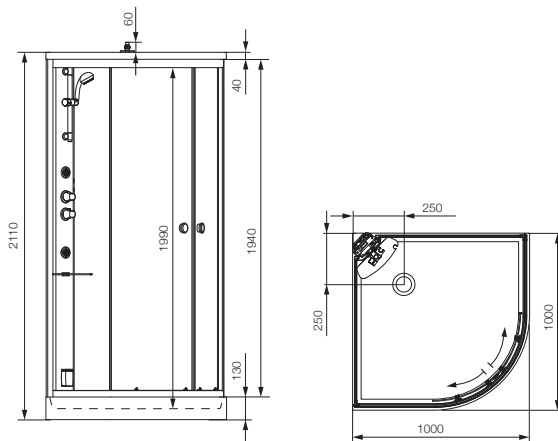

GSB-WHT-UM000B1H5TX

Features:

- Square version shower, steam
- Self standing Box (corner /wall)
- Shower tray and roof with integrated showerhead 300 mm
- Aluminum shower column with 2 integrated round Jets
- Shower Rail
- Thermostatic mixer with diverter
- Hand shower and shelf
- Chromotherapy
- Bluetooth music system
- Sliding door shower enclosure
- Tempered glass 5 mm
- Steam function 2.7 kw
- Aroma therapy