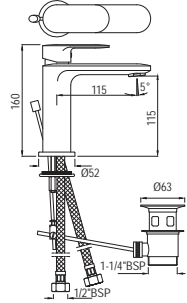

The finishes depicted here are only indicative and may differ from that on the actual product.

Opal Prime

Single Lever | Basin

OPP-15011BPM

Single Lever Basin Mixer without Popup waste with 450mm Long Braided Hoses
Flow rate: 14.7 l/min*
Registered design no.276010