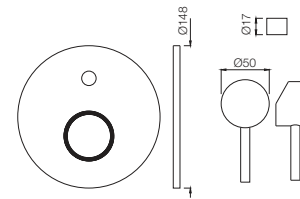

FLR-5065K

Single Lever Exposed Parts Kit of Divertor Consisting of Operating Lever, Wall Flange (With Seals) & Button Only (Suitable For Item ALD-065)