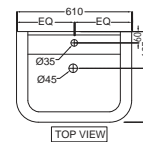

Half pedestal basin

FNS-WHT-40801
 Wall Hung Basin with Fixing
 Accessories,
 Size: 610x480x195 mm
FNS-WHT-40305
 Half pedestal with Fixing
 Accessories
 for FNS-WHT-40801

FNS-WHT-40951
 Wall Hung WC with UF soft
 close seat cover, Hinges,
 Accessories Set,
 Size: 360x 540x405 mm