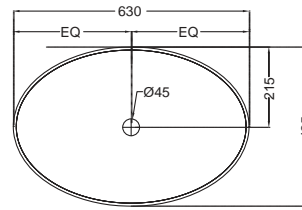

TOP VIEW

BACK VIEW

SIDE VIEW

Continental

CNS-WHT-553SS
EWC with PP soft close seat
cover, Hinges, Fixing Accessories
Set, Size: 350x475x390 mm,
S-Trap

JACUAR DESIGNER RANGE (JDR)

JDS-WHT-25901
Table Top Basin,
Size: 630x425x160 mm