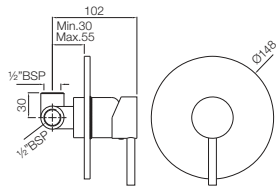

Florentine

FLR-5139

Single Lever Concealed Shower Mixer For Connection To Overhead Shower only
Flow rate: 33.85 l/min*