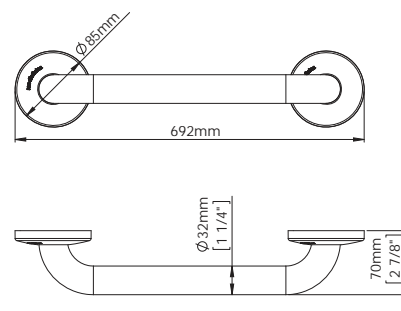

WAC-WHT-BR0600
Grab Bar 692 mm Long, White