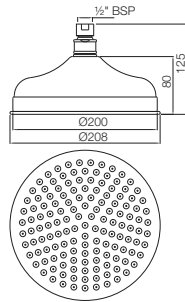

Showers | Rain Showers

Overhead Showers

OHS-1843

Victorian Shower Head Round $\varnothing 200\text{mm}$ (Bell Type) Single Flow (Body & Face Plate Brass with Chrome Plated) with Rubit Cleaning System
Flow rate: 23.27 ℓ/min^*