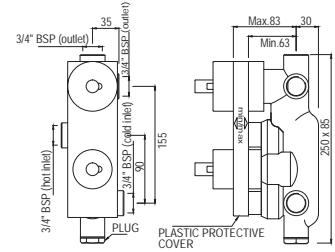

ALD-681
Aquamax Concealed Body of Thermostatic Shower Mixer with 2-way diverter