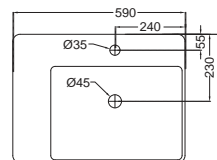

SIDE VIEW

JDS-WHT-25911
Thin Rim Table Top Basin,
Shape - Square,
Size: 410x410x150 mm

FRONT VIEW

TOP VIEW

JDS-WHT-25935
Table Top Basin,
Size: 460x460x170 mm