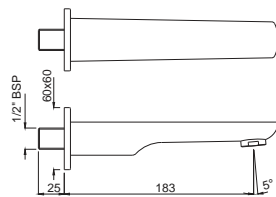

Kubix Prime

SPJ-35429PM

Bathtub Spout with Wall Flange
Flow rate: 17.18 l/min*