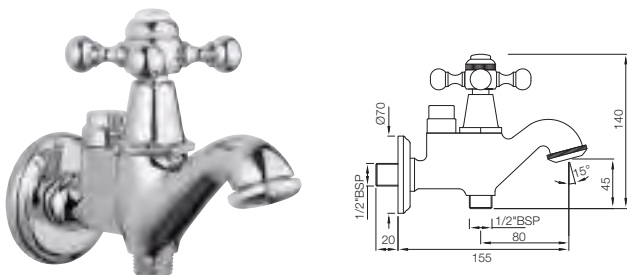

Quarter Turn | Taps

QQT-7347

Sink Cock with Regular Swinging Spout (Wall Mounted Model) With Wall Flange
Flow rate: 22.13 l/min*

QQT-7037

Bib Cock with Wall Flange
Flow rate: 22.17 l/min*

QQT-7041

2-Way Bib Cock with Wall Flange
Flow rate: 19.45 l/min*