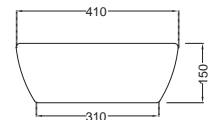

SIDE VIEW

JDS-WHT-25911
Thin Rim Table Top Basin,
Shape - Square,
Size: 410x410x150 mm

FRONT VIEW

JDS-WHT-25935
Table Top Basin,
Size: 460x460x170 mm