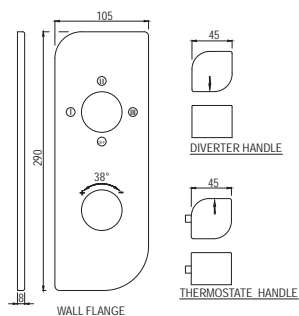

ALI-85683K

Aquamax Exposed Part Kit of Thermostatic Shower Mixer with 3-way diverter (Suitable for ALD-683)

Aria