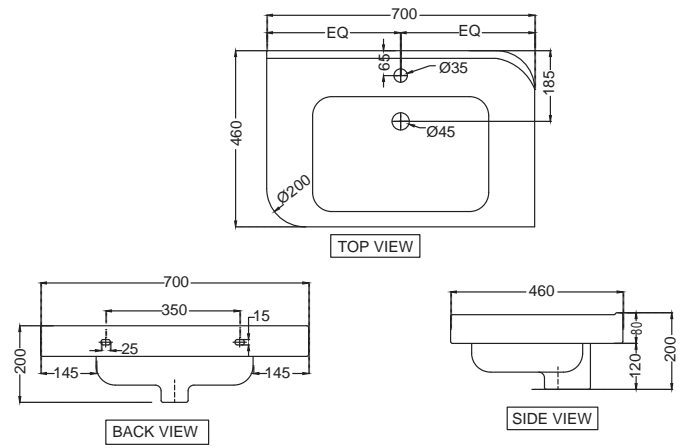

DRS-WHT-37951
Rimless Wall Hung WC with UF
soft close seat cover, Hinges,
Accessories Set,
Size: 370x545x370 mm

ALIVE

Alive

ALS-WHT-85601
Counter Top Basin,
Size: 700x460x200 mm

CONTINENTAL

Continental

CNS-WHT-903
Table Top Basin,
Size: 425 x 340 x 175mm