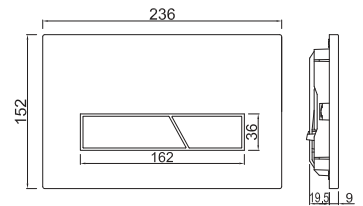

JCP-CHR-292415
Control Plate Fusion