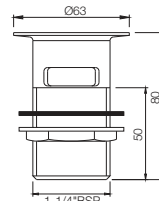

ALD-727

Click Clack Waste 32mm Size Full Thread With 80mm Height

ALD-709

Waste coupling 32mm Size Half Thread with 80mm height
Also available

ALD-709L130

Waste Coupling 32mm Size Half Thread with 130mm height