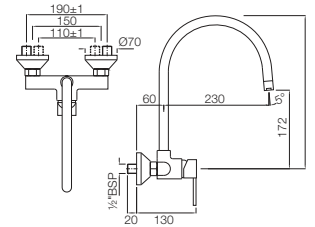

Single Lever | Kitchen

DRC-37165

Single Lever Sink Mixer With Swinging Spout on Upper Side (Wall Mounted Model) With Connecting Legs & Wall Flanges
Flow rate: 13.95 l/min*