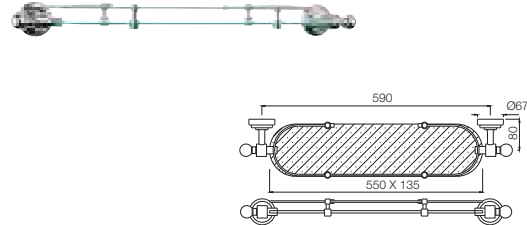

AQN-7771
Glass Shelf 550mm long