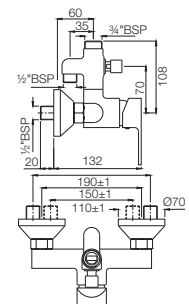

ARI-39145

Single Lever Exposed Shower Mixer With Provision For Connection to Exposed Shower Pipe (SHA-1213) & Hand Shower With Connecting Legs & Wall Flanges
Flow rate: 22.25 l/min*

*at 3 bar pressure