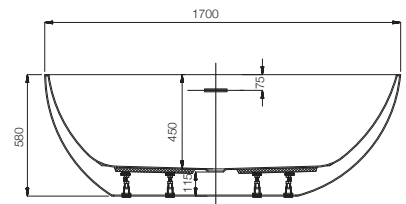

Free standing bathtub

Lucite acrylic sheet

Overflow & drain

FRONT VIEW

Cross Section F-F

Cross Section G-G

Julia 1715 x785 x 400/560 mm

Disclaimer: Pictures shown are for illustration purpose only