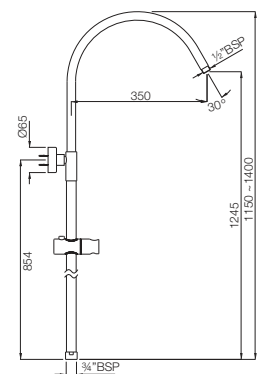

SHA-1213

Exposed Shower Pipe For Wall Mixer Round Shape ϕ 25mm, Size 1050X350mm with Provision to Adjust Height Upto 250mm with Wall Bracket (for Connection to Overhead Shower & Sliding Holder for Hand Shower)