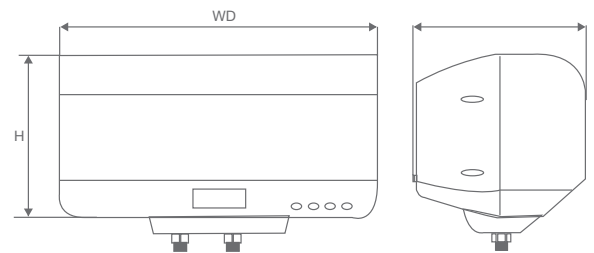

ALEXA PLUS

(Digital)

Available in 20 litres

The perfect storage water heater for small families

Product Specifications

Details	Alexa Plus Horizontal (Digital)		
Volume (L)	20		
Rated Wattage	2/3/5 kW		
Voltage / Frequency (V/Hz)	230V/50Hz		
Temperature Range	25°C to 75°C		
Working Pressure (Mpa)	0.8		
Inlet / Outlet Connection (Inch)	1/2		
Warranty	7 Years on Tank 4 Years on Heating Element 2 Years on Other Parts		
Product Dimensions (in mm)	W	H	D
	20 Litres	610	340 320

Recommended for Bucket Bath / Overhead Showers

2 STAR ENERGY RATING