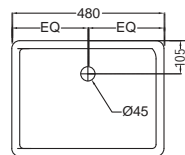

Continental

BACK VIEW

CNS-WHT-701
Under Counter Basin with Fixing
Accessories,
Size: 480 x 365 x 205mm,
Shape: Rectangular

TOP VIEW