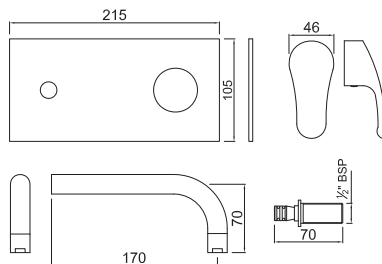

EKO-33233K

Exposed Part Kit of Single Lever Basin Mixer Wall Mounted Consisting of Operating Lever, Wall Flange, Nipple & Spout (Suitable For Item ALD-233 & ALD-235)
Flow rate: 13.6 l/min*