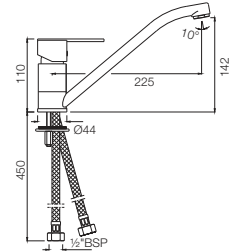

FON-40173B

Single Lever Sink Mixer with Swinging Spout (Table Mounted) with 450mm Long Braided Hoses
Flow rate: 14.45 l/min*