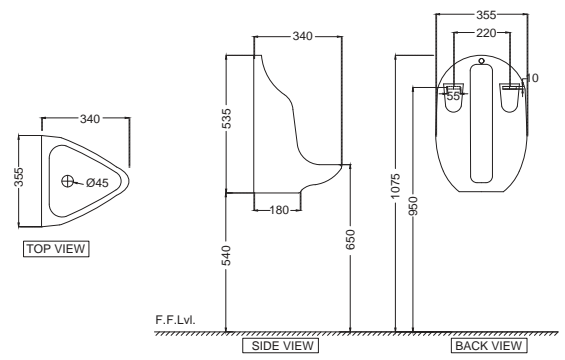

URS-WHT-13261
Urinal, Size: 355x340x535 mm