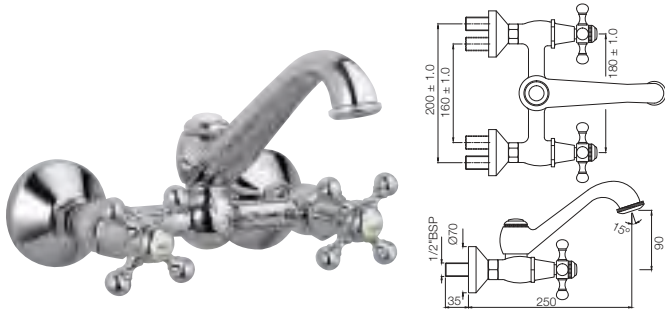

Queen's

Quarter Turn | Kitchen

QQT-7309

Sink Mixer with Regular Swinging Spout (Wall Mounted Model) With Connecting Legs & Wall Flanges
Flow rate: 23.25 l/min*