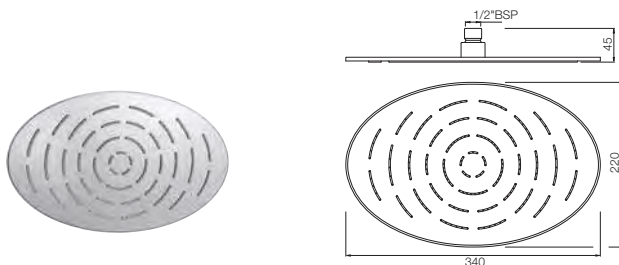

OHS-1635

Maze Overhead Shower 340x220mm Oval Shape Single Flow (Body & Face Plate Stainless Steel with Chrome Finish) with Rubit Cleaning System
Flow rate: 42.93 l/min*

Flow rate: 42.93 l/min*

Registered design no.276015

*at 3 bar pressure