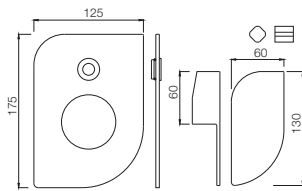

ALI-85079K

Single Lever Exposed Parts Kit of Hi Flow Divertor Consisting of Operating Lever, Wall Flange (With Seals) & Button Only (Suitable For Item ALD-079)