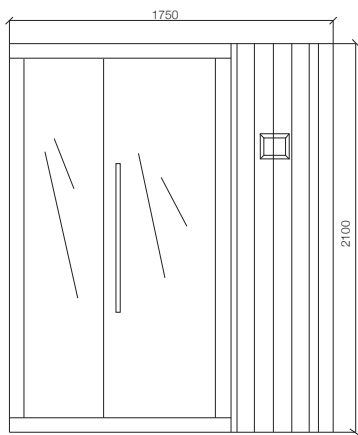

Kubix 1750 x 1200 x 2100 mm

Disclaimer: Pictures shown are for illustration purpose only

JSA-NAW-T16120

Specifications

Wood finish
hemlock

Chromotherapy

Stove heater
4.5 kw with frame

2 pcs.
s shape backrest