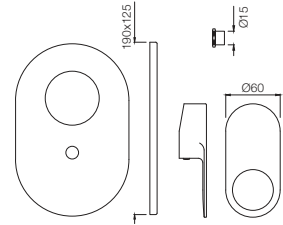

ORP-10193KPM

Single Lever 3-inlet Divertor Exposed parts kit Consisting of Operating Lever, Wall Flange & Button Only (Suitable For Item ALD-193)

Single Lever | Bidet