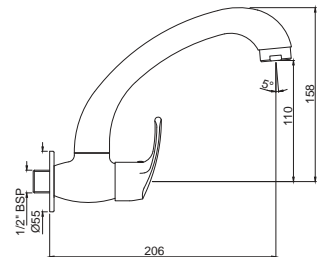

EKO-33347

Sink Cock with Swinging Spout (Wall Mounted Model) with Wall Flange