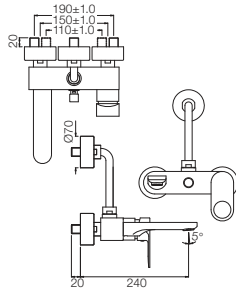

Ornamix Prime

ORP-10117PM

Single Lever Wall Mixer with Provision For Overhead Shower with 115mm Long Bend Pipe On Upper Side, Connecting Legs & Wall Flanges
Flow rate: 15.79 l/min*
Registered design no.276011