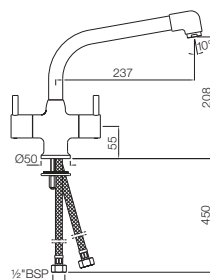

FLR-5319NB

Sink Mixer, 1-Hole with Swinging Extended Spout (Table Mounted Model) with 450mm Long Braided Hoses
Flow rate: 18 l/min*