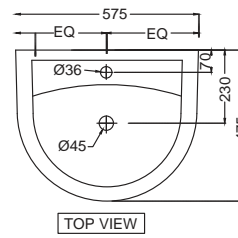

OPS-WHT-15951
Wall Hung WC with UF soft
close seat cover, Hinges,
Accessories Set,
Size: 355x585x410 mm

Opal

OPS-WHT-15851SN

Rimless **Single piece-WC** with UF soft close seat cover, Hinges, Fixing Accessories, Accessories Set, and Cistern fittings, Size: 360x675x750mm, S Trap-300 mm