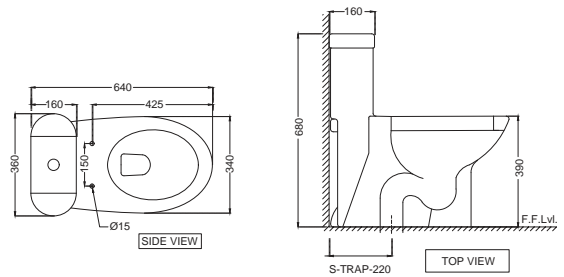

SLS-WHT-6853S

Single piece-WC with PP soft close seatcover, Hinges, Fixing Accessories, Accessories Set and Cistern fittings, Size: 360x640x680 mm, S trap-220 mm