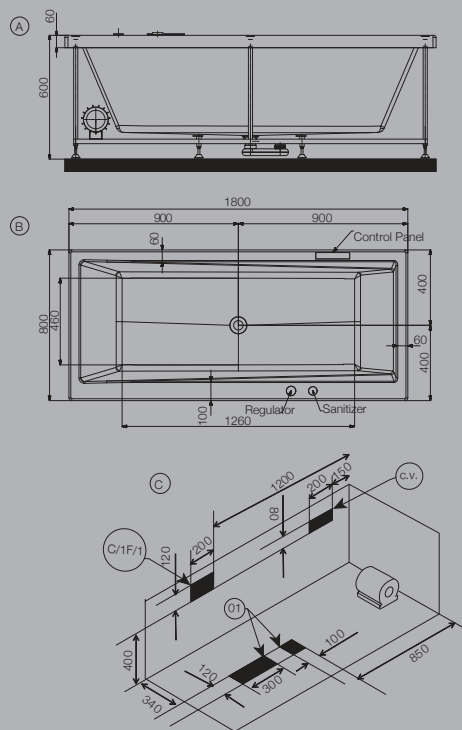

Headrests

Chromotherapy

KUBIX 1800 X 800 X 470 mm

JWP-WHT-KUBIX180WX (Water System)

Specifications

PMMA Sheet

PU Green Reinforcement

SS Frame