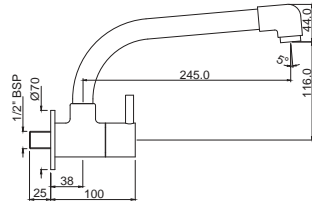

Florentine

FLR-5347SD

Sink Cock with Extended Swinging Spout (Wall Mounted Model) With Wall Flange