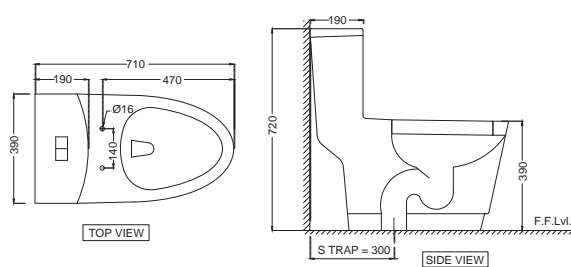

VGS-WHT-81953
Rimless Wall Hung WC with UF
soft close seat cover,
Hinges,Accessories Set,
Size: 400x580x370 mm

VGS-WHT-81851SN
Rimless Single piece-WC
with UF soft close seat Cover,
Hinges,Fixing Accessories,
Accessories Set and
Cistern fittings,
Size: 390x710x720 mm
S Trap -300 mm,