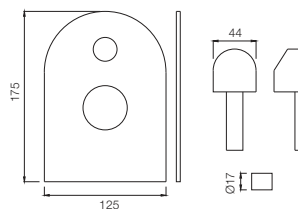

Single Lever | Bath & Shower

DRC-37055K

Single Lever Exposed Parts Kit of Divertor Consisting of Operating Lever, Wall Flange (With Seals) & Button Only (Suitable For Item ALD-055)