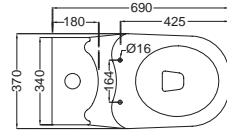

CNS-WHT-851
Single Piece WC with PP soft close seat cover, Hinges, Fixing Accessories and Accessories Set, Cistern fittings, Size:370x690x680 mm, S trap-300mm

TOP VIEW