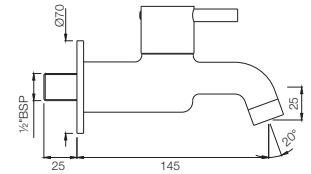

FLR-5037N

Bib Cock (Angular Shape) With Wall Flange
Flow rate: 20.96 l/min*

*at 3 bar pressure

Florentine

FLR-5047N

Bib Cock (Straight Line Model) With Wall Flange
Flow rate: 17.8 ℓ/min*

FLR-5041N

2 Way Bib Cock With Wall Flange
Flow rate: 17.96 ℓ/min*