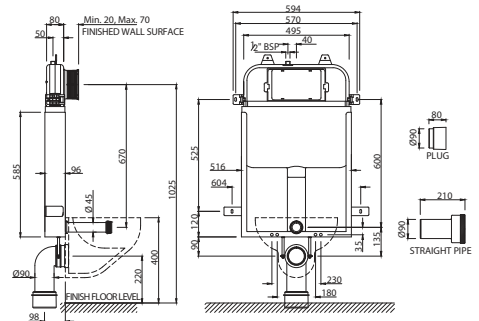

JCS-WHT-2400WS

Single Piece Slim Concealed Cistern with Wall Mounting Frame, Installation Kit and "S-Type" Drain Pipe Connection Set for Wall Hung WC (without Flush Control Plate)