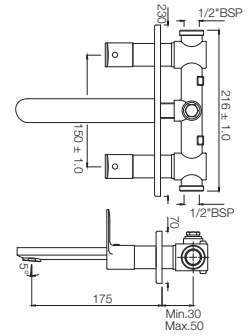

ORP-10433PM

Two Concealed Stop Cocks with Basin Spout (Composite One Piece Body)
Flow rate: 20.38 l/min*

Quarter Turn | Taps