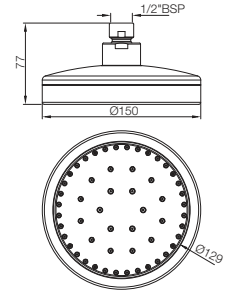

OHS-1801

Overhead Shower ϕ 150mm Round Shape Single Flow (Brass Body Chrome Plated with Gray Face Plate) with Self Cleaning Function
Flow rate: 24.29 l/min*