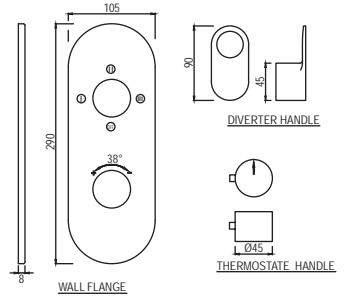

ORP-10683KPM

Aquamax Exposed Part Kit of Thermostatic Shower Mixer with 3-way diverter (Suitable for ALD-683)

*at 3 bar pressure