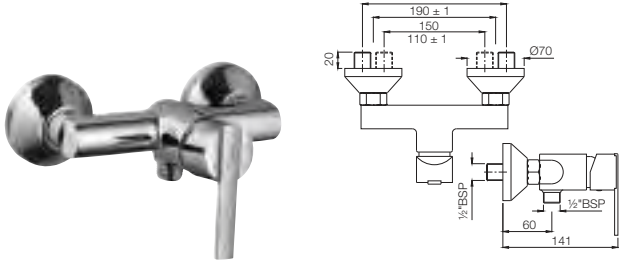

Fonte

FON-40149

Single Lever Exposed Shower Mixer for Connection to Hand Shower with Connecting Legs & Wall Flanges
Flow rate: 32.16 l/min*