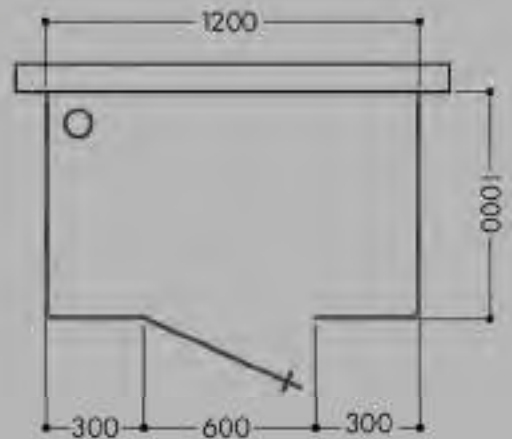

Knob

Plastic Parts

Roller

Jaquar Shower Enclosure For Every Bathroom

Bathroom Concepts with Jaquar Shower Enclosures

Bathroom Size - 10' x 7'
Model Used - 1860 T

Bathroom Size - 10' x 7'
Model Used - 1850 C