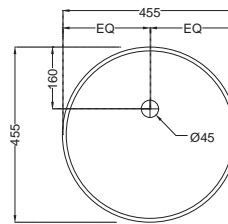

TOP VIEW

SIDE VIEW

JDS-WHT-25903
Table Top Basin,
Size: 480x470x190 mm

TOP VIEW

SIDE VIEW

JDS-WHT-25905
Table Top Basin,
Size: 455x455x170 mm

TOP VIEW

SIDE VIEW