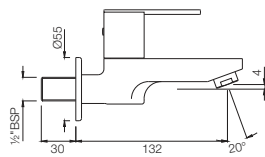

Quarter Turn | Taps

FON-40037

Bib Cock with Wall Flange
Flow rate: 14.45 l/min*