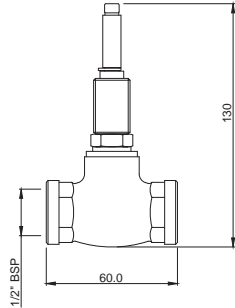

ALD-069FT

Reduced Body of Concealed Stop Cock Suitable for 15mm Pipe Line with Plastic Protection Cap (without Exposed Parts)