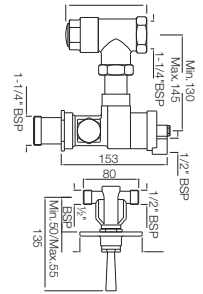

FLV-1001

Remote Operated Flush Valve with 32mm Size Control Cock & Operating Lever Assembly