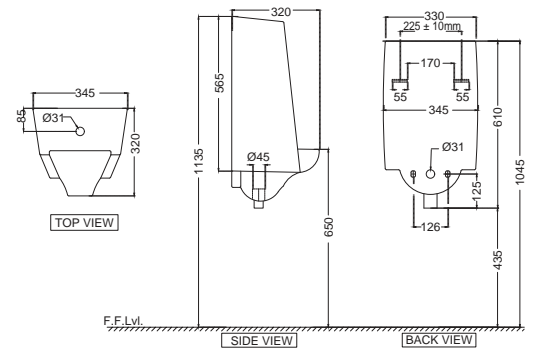

URS-WHT-13259
Urinal (Top inlet), with Fixing
Accessories,
Size: 475x315x715 mm