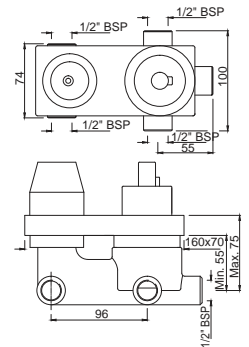

ALD-783
Aquamax Concealed Body of Single Lever Shower Mixer with 3-way diverter