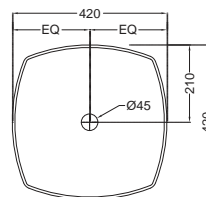

ARIA

Aria

ARS-WHT-39901
Table Top Basin,
Size:420x420x135 mm

TOP VIEW

SIDE VIEW

ARS-WHT-39903
Table Top Basin,
Size:700x435x135 mm

TOP VIEW

SIDE VIEW