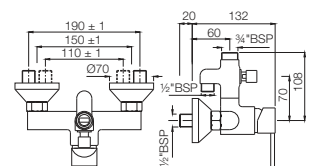

DRC-37145

Single Lever Exposed Shower Mixer With Provision For Connection to Exposed Shower Pipe (SHA-1213) & Hand Shower With Connecting Legs & Wall Flanges
Flow rate: 22.1 l/min*

*at 3 bar pressure