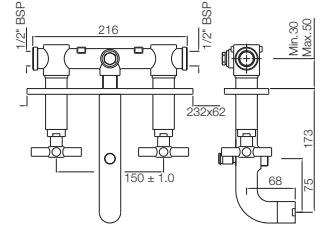

SOL-6437

Two Concealed Stop Cocks with Bath Spout Button Attachment (Composite One Piece Body)
Flow rate: 26.86 l/min*

Quarter Turn | Bidet

SOL-6613B

1-Hole Bidet Mixer with Popup Waste System with 375mm Long Braided Hoses
Flow rate: 6.97 l/min*