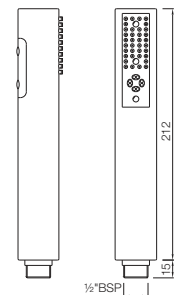

HSH-5541

Hand Shower 32mm Round Shape Straight Design Dual Flow (ABS Body & Face Plate Chrome Plated) with Rubit Cleaning System
Flow rate: 18.82 l/min*

*at 3 bar pressure