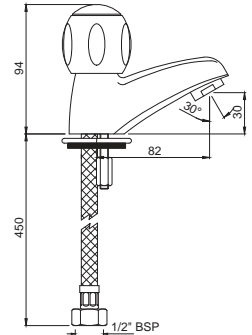

CQT-23011B

Pillar Cock with 450mm Long Braided Hose