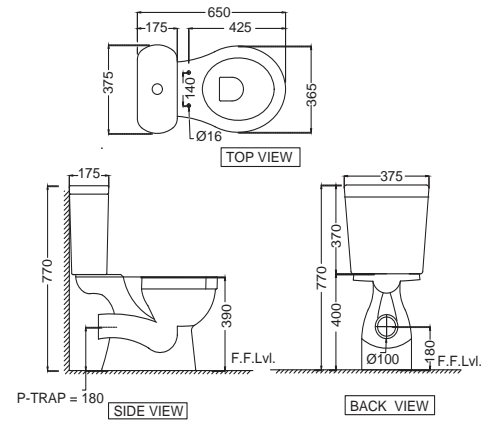

Bowl for Coupled WC with PP soft close seat cover, Hinges, Fixing Accessories and Accessories Set, Size: 375x650x770 mm, S trap-250mm

SLS-WHT-6201

Cistern with cistern fittings for 6751S & 6751P

Solo

Floor mounted coupled WC
SLS-WHT-6751P
Bowl for **Coupled WC** with PP
softclose seat cover, Hinges,
Fixing Accessories and
Accessories Set,
Size: 375x650x770mm,
P trap-180mm
SLS-WHT-6201
Cistern with cistern fittings for
6751S & 6751P