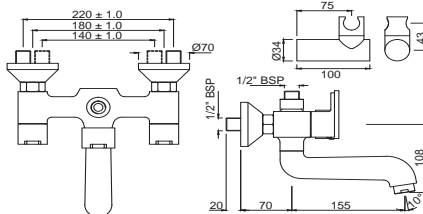

Quarter Turn | Bath & Shower

FUS-29267

Wall Mixer with connector for Hand Shower Arrangement with Connecting Legs, Wall Flanges & Wall Bracket for Hand Shower
Flow rate: 39.42 l/min*