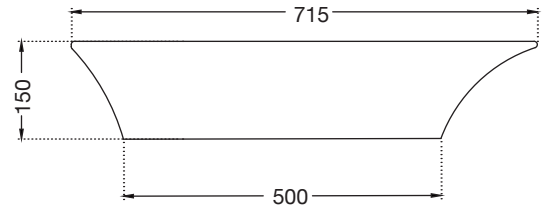

TIS-WHT-73931