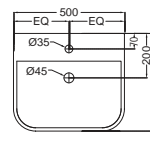

Aria

ARS-WHT-39901
Table Top Basin,
Size:420x420x135 mm

TOP VIEW