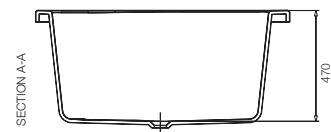

Note: Drain pipe/Europa kit are mandatory products for installation of all the bathtubs. Accessories shown in the image are not a part of the product