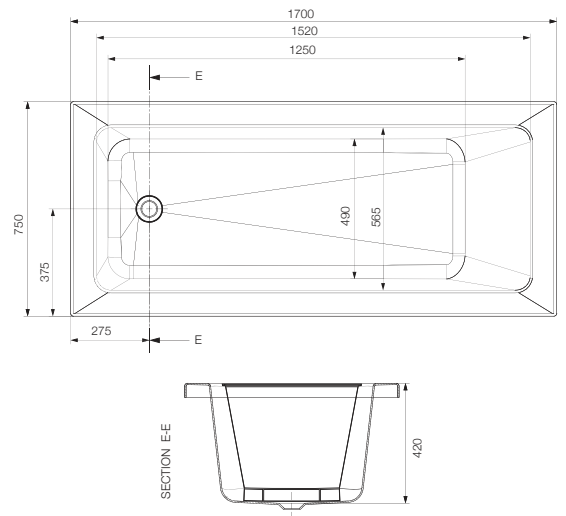

Note: Drain pipe/Europa kit are mandatory products for installation of all the bathtubs. Accessories shown in the image are not a part of the product

Kubix 1800 X 800 X 470 mm

Disclaimer: Pictures shown are for illustration purpose only