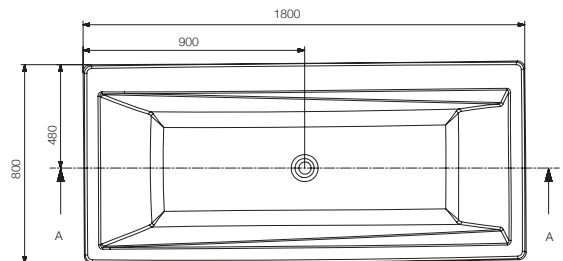

Note: Drain pipe/Europa kit are mandatory products for installation of all the bathtubs. Accessories shown in the image are not a part of the product