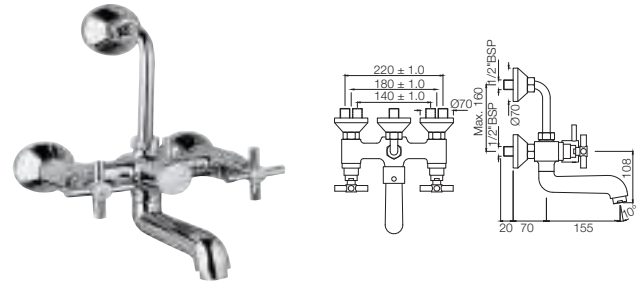

SOL-6273UPR

Wall Mixer with Provision For Overhead Shower with 115mm Long Bend Pipe On Upper Side, Connecting Legs & Wall Flanges
Flow rate: 39.42 l/min*