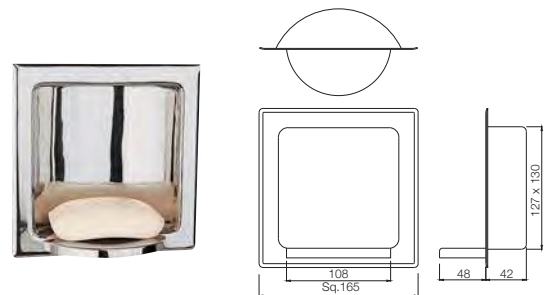

AQN-7791
Robe Hook

Hotelier

AHS-1501
Grab Bar (Stainless Steel) 300mm Long
Also available

AHS-1503
Grab Bar (Stainless Steel) 450mm Long

AHS-1507
Grab Bar (Stainless Steel) 600mm Long

AHS-1531
Soap Dish Recessed Type (Stainless Steel)