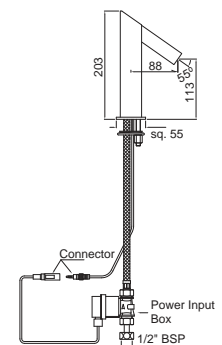

SNR-CHR-51001SQ

Sensotronic Sensor Faucet for Wash Basin in Square Shape with Base Flange

*at 3 bar pressure