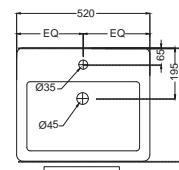

SIDE VIEW

TOP VIEW