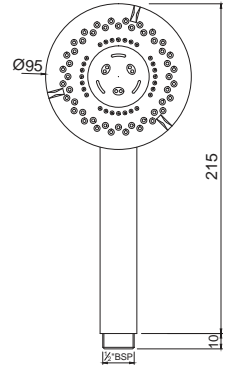

HSH-1739

Hand Shower $\varnothing$ 95mm Round Shape Multi Flow (ABS Body Chrome Plated with Gray Face Plate) with Rubit Cleaning System
Flow rate: 15.74 ℓ /min*