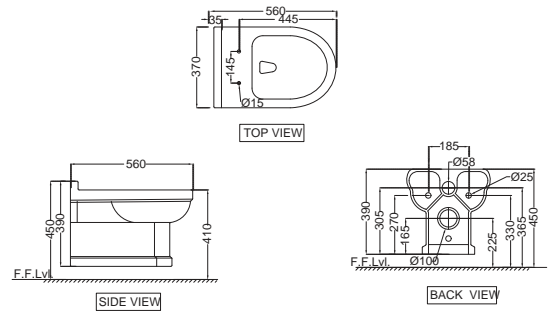

QUEEN'S

QNS-WHT-7601
Counter Top Basin,
Size: 600x450x180 mm

QNS-WHT-7801
Wall Hung Basin with
Fixing Accessories,
Size: 575x450x195 mm

QNS-WHT-7301
Full Pedestal for QNS-WHT-7801

QNS-WHT-7951
Wall Hung WC with UF soft
close seat cover, Hinges,
Accessories Set,
Size: 370x560x390 mm