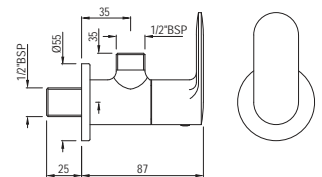

OPP-15053PM

Angular Stop Cock with Wall Flange
Flow rate: 35.64 l/min*

*at 3 bar pressure