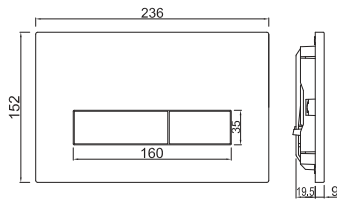

JCP-CHR-352415
Control Plate Kubix