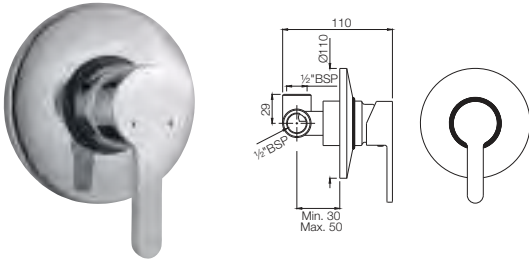

Fusion

FUS-29227

Single Lever Concealed Deusch Mixer with Provision for Connection to Overhead Shower only
Flow rate: 35 l/min*