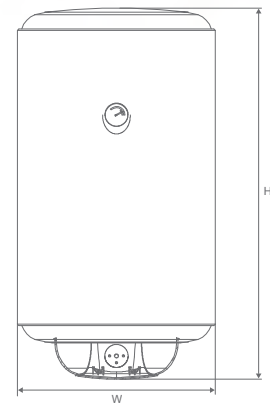

VERSA VERTICAL

(Manual)

Available in 40/60/80/100 litres
For use with shower panels for bathtubs

Product Specifications

Details	Versa Vertical (Manual)	
Volume (L)	40/60/80/100	
Rated Wattage	40/60 L - 2 kW	
	80/100 L - 3 kW	
Voltage / Frequency (V/Hz)	230V/50Hz	
Temperature Range	35°C to 75°C	
Working Pressure (Mpa)	0.8	
Inlet / Outlet Connection (Inch)	1/2	
Warranty	7 Years on Tank	
	4 Years on Heating Element	
	2 Years on Other Parts	
Product Dimensions (in mm)	W	H
	40 Litres	400 675
	60 Litres	400 900
	80 Litres	470 905
	100 Litres	470 1095

Recommended for: Overhead Showers / Shower Panels / Bathtubs