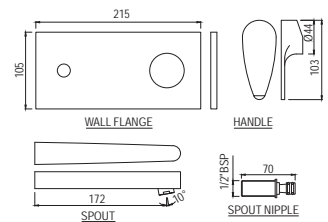

VGP-81233K

Exposed Part Kit of Single Lever Basin Mixer Wall Mounted Consisting of Operating Lever, Wall Flange, Nipple & Spout (Suitable For Item ALD-233 & ALD-235)
Flow rate: 15.52 l/min*