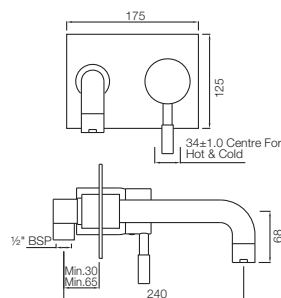

SOL-6135

Single Lever High Flow Bath Filler (Concealed Body) Wall Mounted Model with Bath Spout (Composite One Piece Body)
Flow rate: 30.47 l/min*