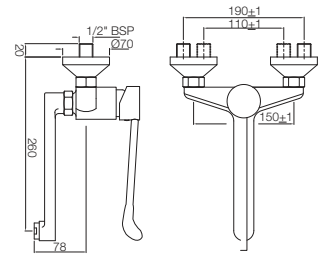

FLR-5031N

Florentine Pillar Cock with Extended Lever Handle
Flow rate: 17.70 l/min*

Taps

FLR-5043N

Florentine Bib Cock with Extended Lever Handle and Wall Flange
Flow rate: 17.96 l/min*

Kitchen

FLR-5166

Single Lever Surgical Purpose Elbow Action Sink Mixer (Wall Mounted) with Extended Operating Lever, Connecting Legs & Wall Flanges
Flow rate: 16.44 l/min*