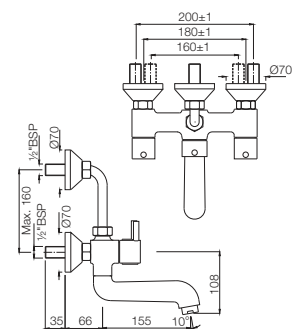

FLR-5273UPR

Wall Mixer with Provision For Overhead Shower with 115mm Long Bend Pipe On Upper Side, Connecting Legs & Wall Flanges

*at 3 bar pressure