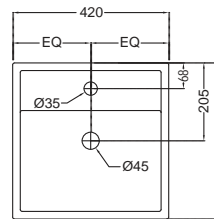

CNS-WHT-905
Table Top Basin,
Size: 420 x 420 x 155mm

TOP VIEW