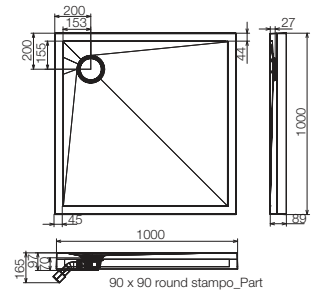

Square Models

JSE-WHT-STSQ9090X

Shower Tray 900mm X 900mm Square

Also Available

Sizes: 1000 x 1000, 1200 x 1200

JSE-WHT-STSQ1010X

Shower Tray 1000mm X 1000mm Square

JSE-WHT-STSQ1212X

Shower Tray 1200mm X 1200mm Square