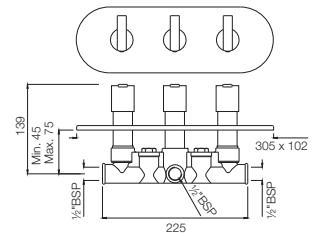

FON-40427

Concealed 4-Way Divertor Set with Hot & Cold Concealed Stop Cock with Built-in Non-Return Valves (Composite One Piece Body)
Flow rate: 42.24 l/min*