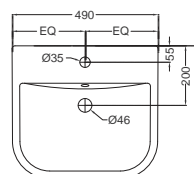

JDS-WHT-25501
Semi Recessed Basin,
Size: 520x435x175 mm

SIDE VIEW

TOP VIEW

BOTTOM VIEW

NEW

JDS-WHT-25503
Semi Recessed Basin,
Size: 490x445x175 mm

TOP VIEW

BOTTOM VIEW