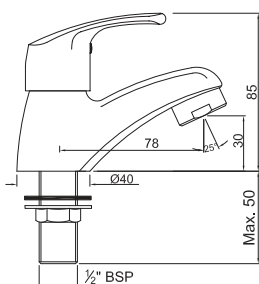

EKO-33011

Pillar Cock
Flow rate: 22 l/min*