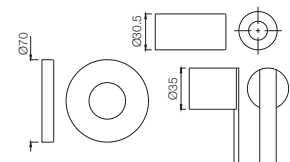

Quarter Turn | Taps

FON-40037

Bib Cock with Wall Flange
Flow rate: 14.45 l/min*

FON-40041

2 Way Bib Cock with Wall Flange
Flow rate: 13.65 l/min*

FON-40053

Angular Stop Cock With Wall Flange
Flow rate: 50.44 l/min*