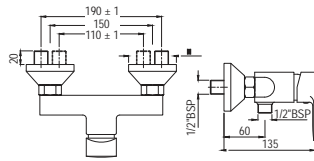

OPP-15149PM

Single Lever Exposed Shower Mixer for Connection to Hand Shower with Connecting Legs & Wall Flanges
Flow rate: 32 l/min*