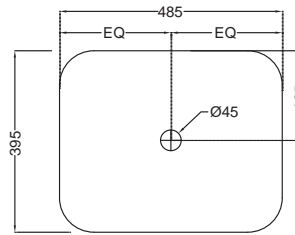

JDS-WHT-25909
Thin Rim Table Top Basin,
Shape - Rectangular,
Size: 485x395x150 mm

TOP VIEW