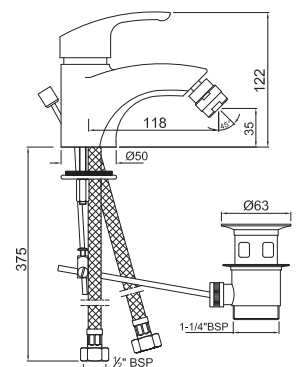

EKO-33213B

Single Lever 1 - Hole Bidet Mixer with Popup Waste System with 375mm Long Braided Hoses
Flow rate: 7.15 l/min*

*at 3 bar pressure