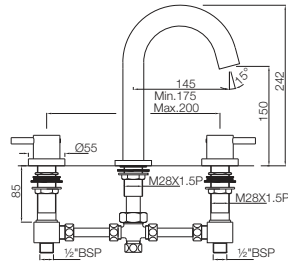

Florentine

FLR-5095N

Bath Tub Filler Consisting of 2 Control Cocks and one Spout, 20mm Cartridge Size
Flow rate: 58.91 l/min*