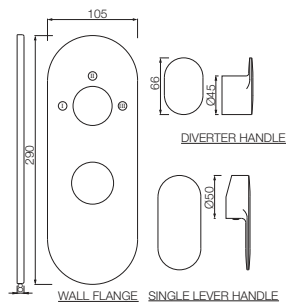

OPP-15783KPM

Aquamax Exposed Part Kit of Single Lever Shower Mixer with 3-way diverter (Suitable for ALD-783)