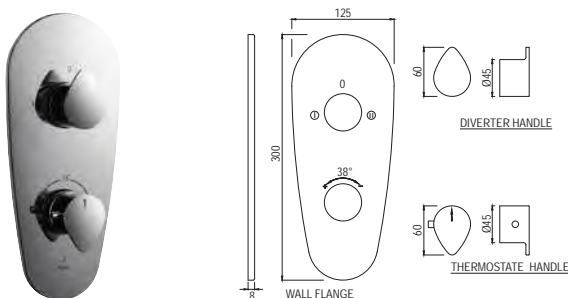

VGP-81681K

Aquamax Exposed Part Kit of Thermostatic Shower Mixer with 2-way diverter (Suitable for ALD-681)