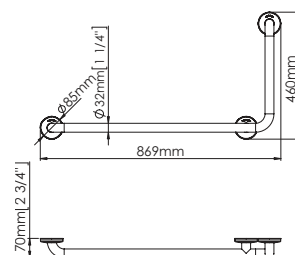

WAC-SAP-BAD090CS
Grab Bar Right 90° Angle, Satin

White Epoxy