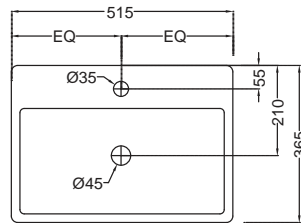

OPS-WHT-15955NUF

Rimless **Back To Wall WC** with UF softclose slim seat cover, Hinges, Fixing Accessories and Accessories Set, SIZE : 370x580x430 mm, P TRAP-185MM

FLORENTINE

Florentine

FLS-WHT-5931
Table Top Basin,
Size: 515x365x120 mm