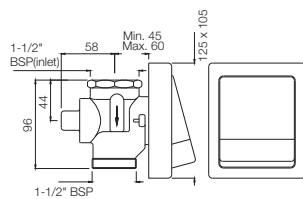

Concealed Flush Valves

FLV-1089DFP

Metropole Flush Valve Dual Flow 40mm Size (Concealed Body) with Concealed Shut Off Provision & Rectangular Dual Flush Plate, ABS Chrome Plated (3.0/6.0 Lts. Per Flushing)

Also available

FLV-1085DFP

Metropole Flush Valve Dual Flow 32mm Size (Concealed Body) with Concealed Shut Off Provision & Rectangular Dual Flush Plate, ABS Chrome Plated (3.0/6.0 Lts. Per Flushing)