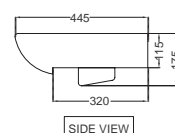

JDS-WHT-25501
Semi Recessed Basin,
Size: 520x435x175 mm

SIDE VIEW

TOP VIEW

BOTTOM VIEW

NEW

JDS-WHT-25503
Semi Recessed Basin,
Size: 490x445x175 mm

TOP VIEW

BOTTOM VIEW