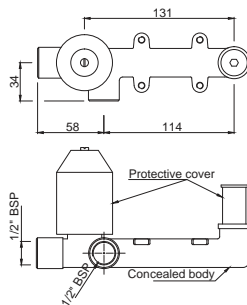

ALD-235PSO

Left Hand Side Operated Concealed Body for Single Lever wall mounted Basin Mixer with Cartridge Sleeve and protection sleeve cover old, but without Exposed Parts
Flow rate: 32 ℓ/min*