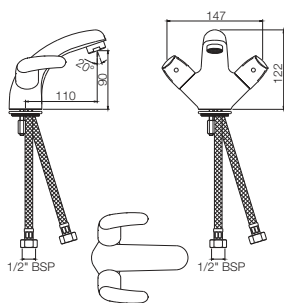

EKO-33173B

Single Lever Sink Mixer with Swinging Spout (Table Mounted) with 450mm Long Braided Hoses
Flow rate: 15.35 l/min*

Quarter Turn | Basin

EKO-33167B

Central Hole Basin Mixer without Popup Waste System with 450mm Long Braided Hoses