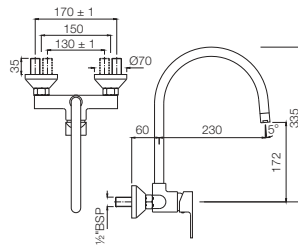

Single Lever | Kitchen

ARI-39165

Single Lever Sink Mixer With Swinging Spout on Upper Side (Wall Mounted Model) With Connecting Legs & Wall Flanges
Flow rate: 13.95 l/min*