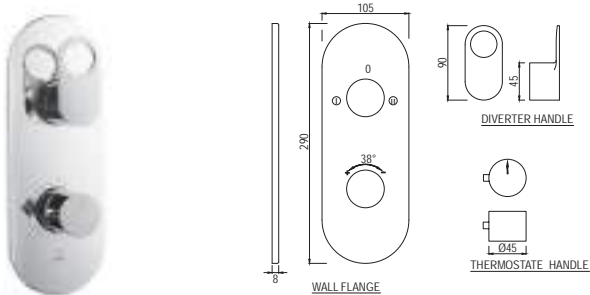

ORP-10681KPM

Aquamax Exposed Part Kit of Thermostatic Shower Mixer with 2-way diverter (Suitable for ALD-681)