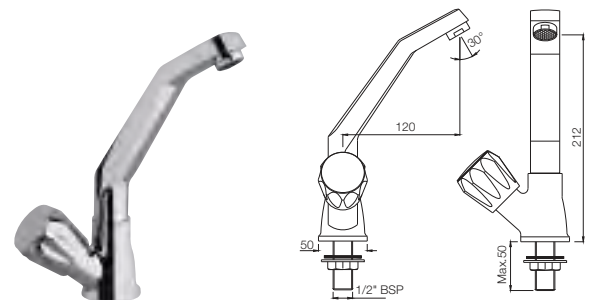

CON-359KN
Sink Cock with Raised 'J' Shaped Swinging Spout (Table Mounted Model)