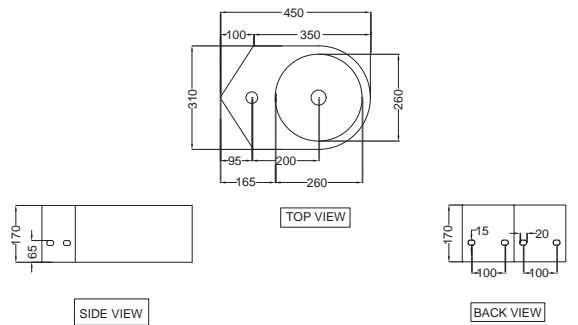

JDS-WHT-25841
Wall Hung Corner Basin with
Fixing Accessories Set,
Size: 310x450x170 mm