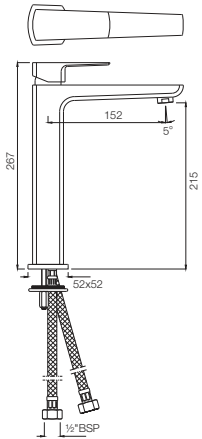

KUP-35005BPM

Single Lever Tall Boy with 155mm Extension Body Fixed Spout without Popup Waste System with 600mm Long Braided Hoses
Flow rate: 13.1 l/min*