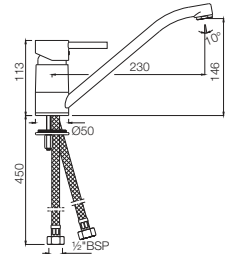

FLR-5173B

Single Lever Sink Mixer with Swinging Spout (Table Mounted) with 450mm Long Braided Hoses
Flow rate: 15.12 l/min*