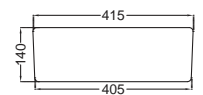

SIDE VIEW

SIDE VIEW

SIDE VIEW

SIDE VIEW