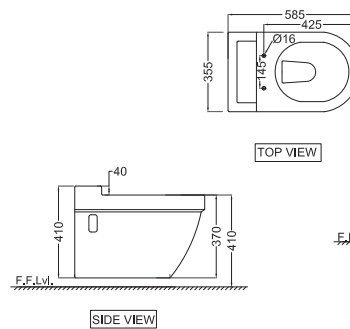

OPS-WHT-15951
Wall Hung WC with UF soft
close seat cover, Hinges,
Accessories Set,
Size: 355x585x410 mm

Opal

OPS-WHT-15851SN

Rimless **Single piece-WC** with UF soft close seat cover, Hinges, Fixing Accessories, Accessories Set, and Cistern fittings, Size: 360x675x750mm, S Trap-300 mm