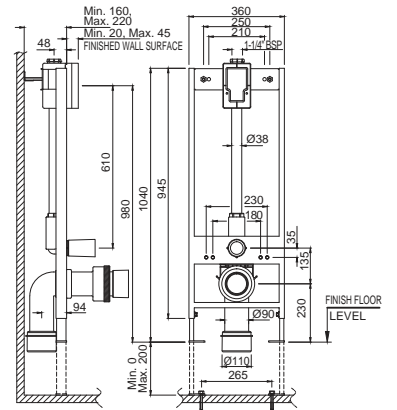

Concealed Body of i Flush, 32mm

FLV-1075C

Concealed Body of i Flush, 20mm

i-Flush

FLV-1075NK

Exposed Part Kit of i-Flush with Dual Flush Push Button Actuation & control stop cock (Suitable for Item FLV-1073C & FLV-1075C)