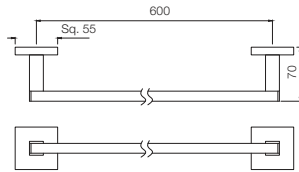

ACN-1177N
Shower Basket Small

Bath Accessories

ACN-1179N
Shower Basket Large

Kubix Prime

AKP-35701PS
Grab Bar 300mm Long, Stainless Steel

AKP-35711PS
Single Towel Rail 600mm Long, Stainless Steel

AKP-35715PS
Swivel Towel Holder Twin Type, Stainless Steel