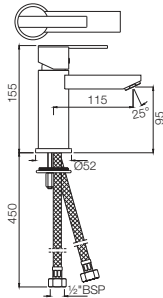

Aquamax Exposed Part Kit of Thermostatic Shower Mixer with 3-way diverter (Suitable for ALD-683)

*at 3 bar pressure

FONTE

Fonte

Single Lever | Basin

FON-40052B

Single Lever Extended Basin Mixer (Height 95mm) with Pop-up Waste System with 450mm Long Braided Hoses
Flow rate: 15.4 l/min*