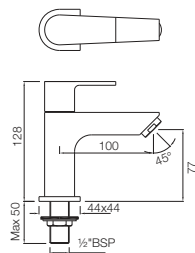

ARI-39173B

Single Lever Sink Mixer with Swinging Spout (Table Mounted) with 450mm Long Braided Hoses
Flow rate: 14.45 l/min*

Quarter Turn | Basin

ARI-39011

Pillar Cock
Flow rate: 15.14 l/min*

ARI-39021

Pillar Cock with 140mm Extension Body
Flow rate: 14.88 l/min*