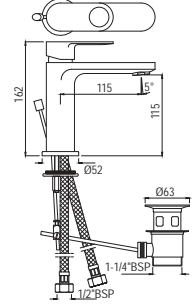

The finishes depicted here are only indicative and may differ from that on the actual product.

Ornamix Prime

Single Lever | Basin

ORP-10011BPM

Single Lever Basin Mixer without Popup Waste with 450mm Long Braided Hoses
Flow rate: 15.98 l/min*
Registered design no.276012