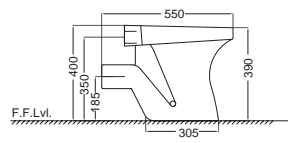

Continental

NEW

CNS-WHT-851
Single Piece WC with PP soft close seat cover, Hinges, Fixing Accessories and Accessories Set, Cistern fittings, Size:370x690x680 mm, S trap-300mm

NEW

CNS-WHT-851P
Single Piece WC with PP Soft Seat cover, Hinges, Fixing Accessories, Accessories Set, and Cistern fittings, Size:370x685x675mm, P trap-180mm

NEW

CNS-WHT-551PN
EWC with PP normalclose seat cover, Hinges, Fixing Accessories Set, Size: 365 x 550 x 400 mm, P Trap

CNS-WHT-551PS
EWC with PP soft close seat cover, Hinges, Fixing Accessories Set, Size: 365x550x400 mm, P Trap

SIDE VIEW

CNS-WHT-553SN
EWC with PP normal close seat cover, Hinges, Fixing Accessories Set, S-Trap, Size: 350 x 475 x 390mm