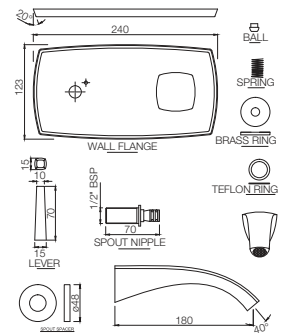

The finishes depicted here are only indicative and may differ from that on the actual product.

Arc

Single Lever | Basin

ARC-87011B

Joystick Basin Mixer without Popup Waste with 450mm Long Braided Hoses
Flow rate: 11.77 l/min*