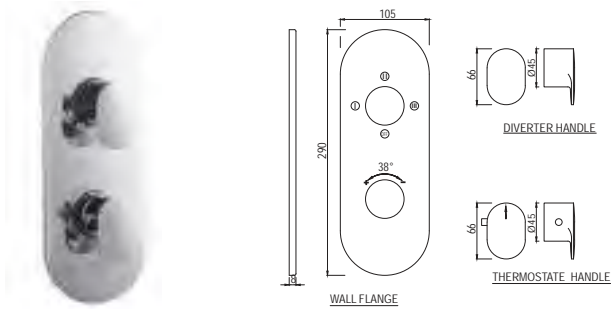

OPP-15683KPM

Aquamax Exposed Part Kit of Thermostatic Shower Mixer with 3-way diverter (Suitable for ALD-683)