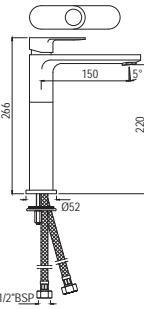

ORP-10005BPM

Single Lever Tall Boy with 150mm Extension Body Fixed Spout without Popup Waste System with 600mm Long Braided Hoses
Flow rate: 16.64 l/min*
Registered design no.276012