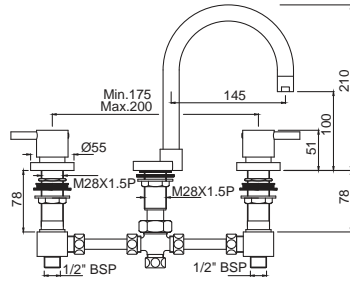

Florentine

FLR-5189N

Hole Basin Mixer without Pop-up Waste System, 20mm Cartridge Size
Flow rate: 15.37 l/min*