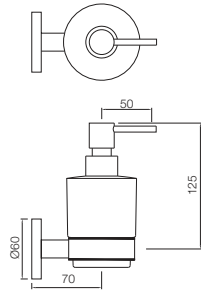

Bath Accessories

ACN-1135N
Soap Dispenser with Glass Bottle