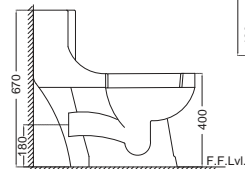

NEW

CNS-WHT-851P
Single Piece WC with PP Soft Seat cover, Hinges, Fixing Accessories, Accessories Set, and Cistern fittings, Size:370x685x675mm, P trap-180mm

TOP VIEW

SIDE SECTION

BACK VIEW

NEW

CNS-WHT-551PN
EWC with PP normalclose seat cover, Hinges, Fixing Accessories Set, Size: 365 x 550 x 400 mm, P Trap