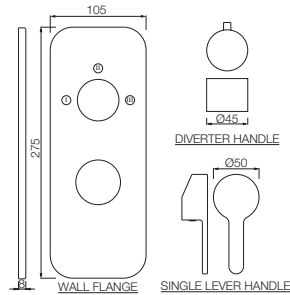

Fusion

FUS-29783K

Aquamax Exposed Part Kit of Single Lever Shower Mixer with 3-way diverter (Suitable for ALD-783)