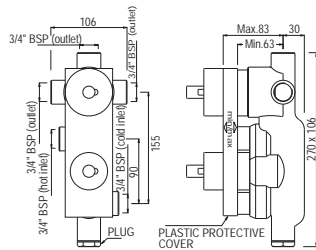

ALD-683
Aquamax Concealed Body of Thermostatic Shower Mixer with 3-way diverter