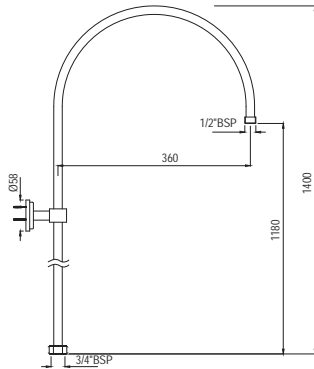

Showers | Accessories

Exposed Shower Pipes

SHA-1211

Exposed Shower Pipe For Wall Mixer Round Shape ϕ 16mm, Size 1375X375mm with Wall Bracket (for Connecting Overhead Shower)