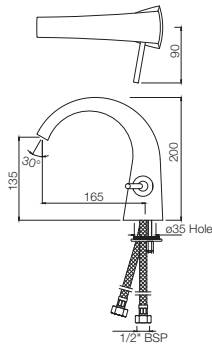

The finishes depicted here are only indicative and may differ from that on the actual product.

Arc

Single Lever | Basin

ARC-87011B

Joystick Basin Mixer without Popup Waste with 450mm Long Braided Hoses
Flow rate: 11.77 l/min*