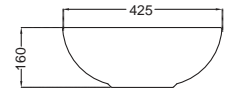

TOP VIEW

SIDE VIEW

JDS-WHT-25903
Table Top Basin,
Size: 480x470x190 mm

TOP VIEW

SIDE VIEW

JDS-WHT-25905
Table Top Basin,
Size: 455x455x170 mm

TOP VIEW

SIDE VIEW