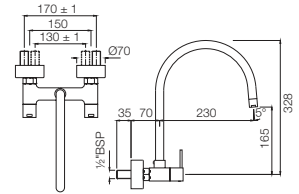

*at 3 bar pressure

D'Arc

Quarter Turn | Bath & Shower

DRC-37421

4-Way Divertor for Concealed Fitting with Built-in Non-Return Valves with Divertor Handle
Flow rate: 52.82 l/min*

Quarter Turn | Kitchen

DRC-37309