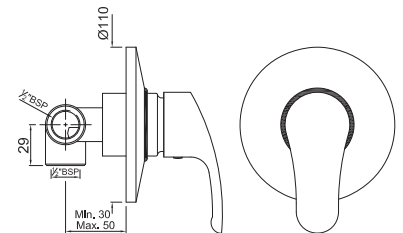

EKO-33229

Single Lever Concealed Deusch Mixer with Provision for Connection to Spout only
Flow rate: 34.98 l/min*

Single Lever | Bidet