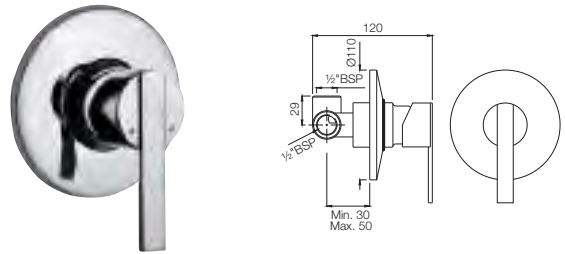

FON-40147

Single Lever Exposed Shower Mixer With Provision For Connection to Exposed Shower Pipe (SHA-1211) With Connecting Legs & Wall Flanges
Flow rate: 35.75 l/min*

*at 3 bar pressure

Fonte

FON-40149

Single Lever Exposed Shower Mixer for Connection to Hand Shower with Connecting Legs & Wall Flanges
Flow rate: 32.16 l/min*