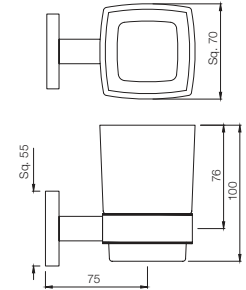

AKP-35741P
Tumbler Holder