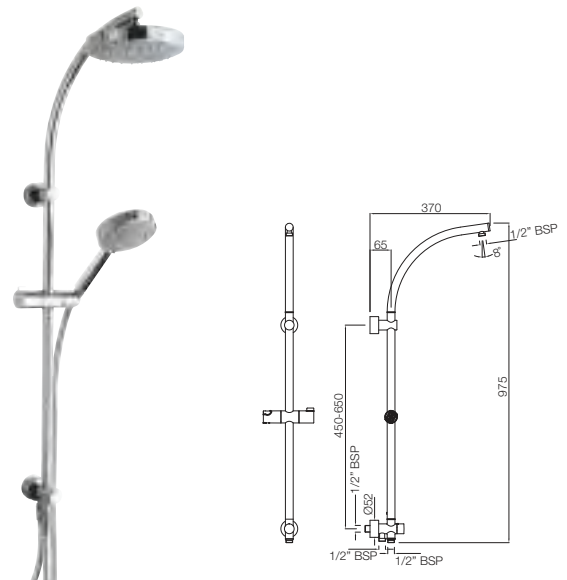

SHA-1217R*

Exposed Shower Pipe with Provision For Simultaneous Working of Showers with Operating Divertor Knob, Round Shape $\varnothing$ 24mm, Size 975X370mm with Sliding Holder For Hand Shower, Wall Bracket & 8mm dia, 0.5M Long Flexible Tube (for connection to Exposed Shower Mixer) without Shower