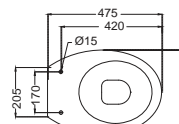

CNS-WHT-553SN
EWC with PP normal close seat cover, Hinges, Fixing Accessories Set, S-Trap, Size: 350 x 475 x 390mm

TOP VIEW