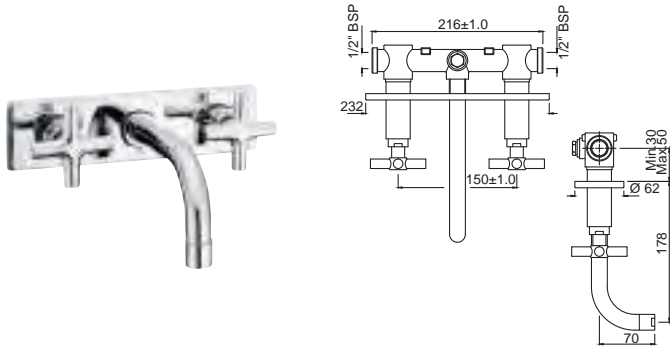

Solo

SOL-6433

Two Concealed Stop Cocks with Basin Spout (Composite One Piece Body)
Flow rate: 15.1 l/min*