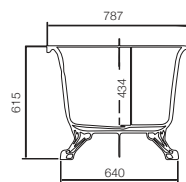

Queens 1702 X 787 x 434/615 mm

Disclaimer: Pictures shown are for illustration purpose only

JBT-WHT-FSBTMAD1778: Free Standing Bath Tub with **Chrome** Over Flow, Waste & Legs

JBT-WHT-FSBTMAD1778G: Free Standing Bath Tub with **Gold** Over Flow, Waste & Legs

Specifications

Free standing bathtub

Lucite acrylic sheet

Overflow & wast

Zinc alloy legs / feet

A-A

B-B

Drain Overflow assembly