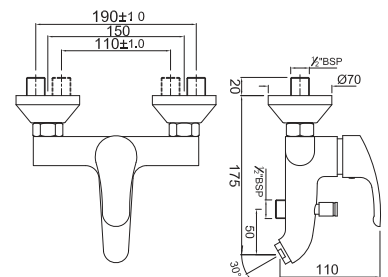

EKO-33119

Single Lever Wall Mixer with Provision of Hand Shower, But without Hand Shower
Flow rate: 15.9 l/min*

*at 3 bar pressure