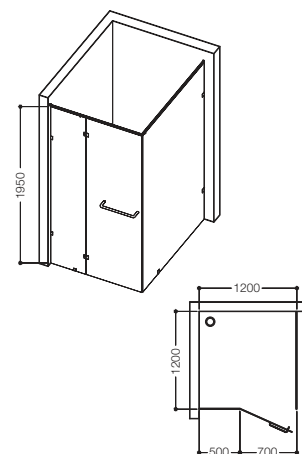

Model: 1840-G / 1140-G

Description: Corner shower enclosure with two fixed glass and openable door fixed on the front panel - 3 part

Finish: Chrome

Glass: 8mm / 10mm

8mm

Size: (in mm)

Height	Width	Code
1950	1600 - 2000	JSE-CHR-840G1620H19X
1950	2001 - 2400	JSE-CHR-840G2224H19X
1950	2401 - 2800	JSE-CHR-840G2428H19X
1950	2801 - 3200	JSE-CHR-840G2832H19X

10mm

Size: (in mm)

Height	Width	Code
1950	1601 - 2000	JSE-CHR-140G1620H19X
1950	2001 - 2400	JSE-CHR-140G2224H19X
1950	2401 - 2800	JSE-CHR-140G2428H19X
1950	2801 - 3200	JSE-CHR-140G2832H19X