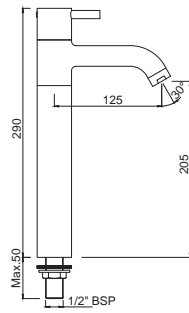

FLR-5021M

Pillar Cock with Extension Body
Flow rate: 18.11 l/min*