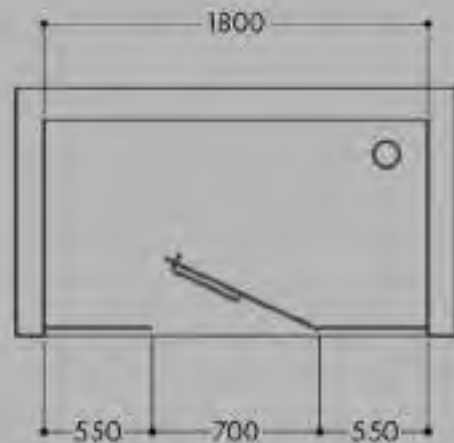

Bathroom Size - 8' x 6'

Model Used - 1830 G