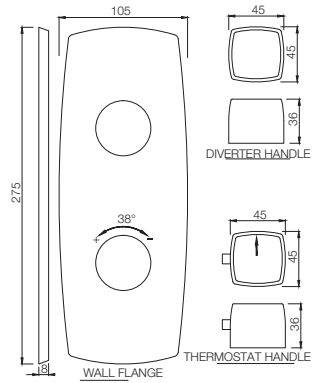

Arc

ARC-87661K
Aquamax Exposed Part Kit of Thermostatic Shower Mixer (Suitable for ALD-661)