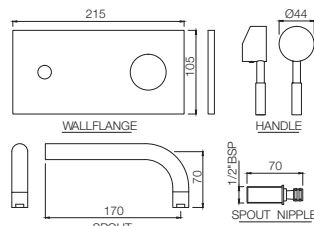

SOL-6233K

Exposed Part Kit of Single Lever Basin Mixer Wall Mounted Consisting of Operating Lever, Wall Flange, Nipple & Spout (Suitable For Item ALD-233 & ALD-235)
Flow rate: 13.6 l/min*