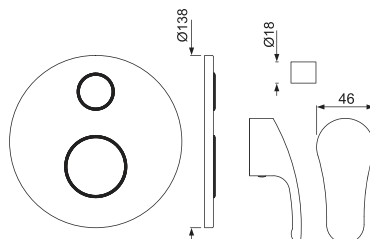

EKO-33055K

Single Lever Exposed Parts Kit of Divertor Consisting of Operating Lever, Wall Flange (With Seals) & Button Only (Suitable For Item ALD-055)