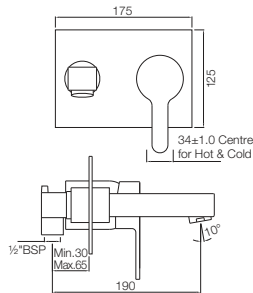

Fusion

FUS-29135

Single Lever High Flow Bath Filler (Concealed Body) Wall Mounted Model with Bath Spout (Composite One Piece Body)
Flow rate: 29.16 l/min*