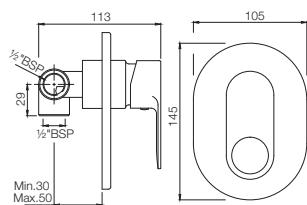

ORP-10229PM

Single Lever Concealed Deusch Mixer with Provision for Connection to Spout only
Flow rate: 23.88 l/min*