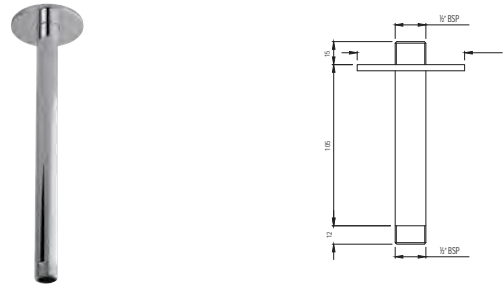

SHA-455L600

Shower Arm 600X25X25mm Square Shape for Wall Mounted Showers with Flange

Showers | Accessories

Wall Mounted Shower Arms

SHA-485

Victorian Shower Arm ϕ 20mm & 480mm Long Round Shape Wall Mounted with Flange