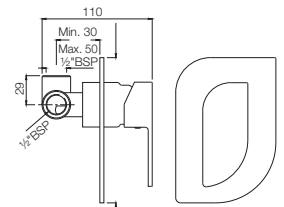

ALI-85227

Single Lever Concealed Deusch Mixer with Provision for Connection to Overhead Shower only
Flow rate: 21.97 l/min*

*at 3 bar pressure