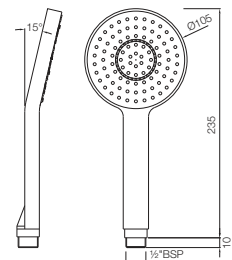

Hand Showers

HSH-1717

Hand Shower ø105mm Round Shape Single Flow with Air Effect (ABS Body & Face Plate Chrome Plated) with Rubit Cleaning System
Flow rate: 12.73 l/min*

*at 3 bar pressure