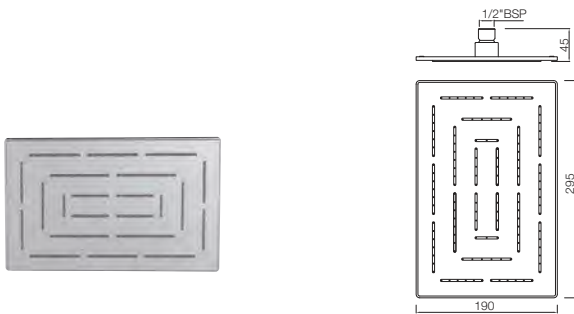

OHS-1637

Maze Overhead Shower 190X295mm Rectangular Shape Single Flow (Body & Face Plate Stainless Steel with Chrome Finish) with Rubit Cleaning System
Flow rate: 45.18 l/min*

Flow rate: 45.18 l/min*