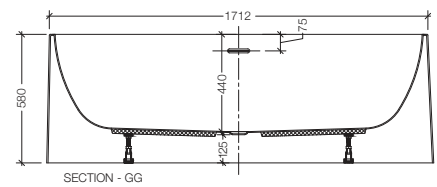

Saipan 1690 x 800 x 446/565 mm

Disclaimer: Pictures shown are for illustration purpose only

JBT-WHT-FSBT177544X: Free Standing Bath Tub with Over Flow & Drain

Specifications

Free standing bathtub

Lucite acrylic sheet

Overflow & drain