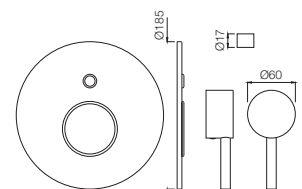

FLR-5079K

Single Lever Exposed Parts Kit of Hi-flow Divertor Consisting of Operating Lever, Wall Flange (With Seals) & Button Only (Suitable For Item ALD-079)

*at 3 bar pressure