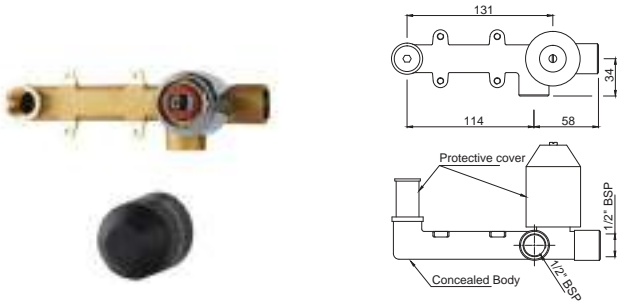

ALD-233PSO

Concealed Body for Single Lever wall mounted Basin Mixer with Cartridge Sleeve and protection sleeve cover old, But without Exposed Parts
Flow rate: 32 l/min*