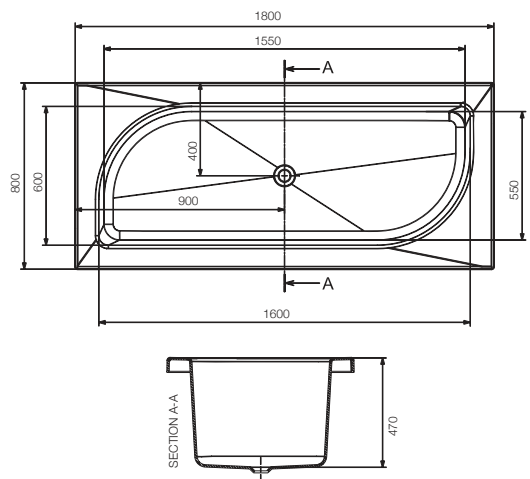

Note: Drain pipe/Europa kit are mandatory products for installation of all the bathtubs. Accessories shown in the image are not a part of the product