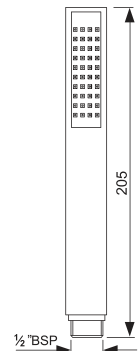

HSH-35537

Hand Shower 27x27mm Square Shape Single Flow (ABS Body & Face Plate Chrome Plated) with Rubit Cleaning System
Flow rate: 33.63 ℓ /min*

*at 3 bar pressure