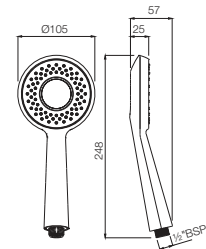

HSH-1715

Hand Shower ø105mm Round Shape Single Flow with Air Effect (ABS Body & Face Plate Chrome Plated) with Rubit Cleaning System
Flow rate: 9.92 l/min*