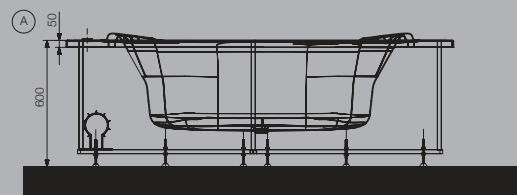

FUSION 1400 X 1400 X 450 mm

JWP-WHT-GMI140WX (Water System)

Specifications

PMMA Sheet

PU Green Reinforcement

SS Frame

Level Sensor

Safety Vacuum Breaker

Keypad control

Overflow with drain & filler

Water Pump 1 HP

Slim water Jets 6

Back Jets-4

Air Regulator

Disinfection

Headrests

Chromotherapy

JWA-WHT-FUSNCPX (Angular Panel)