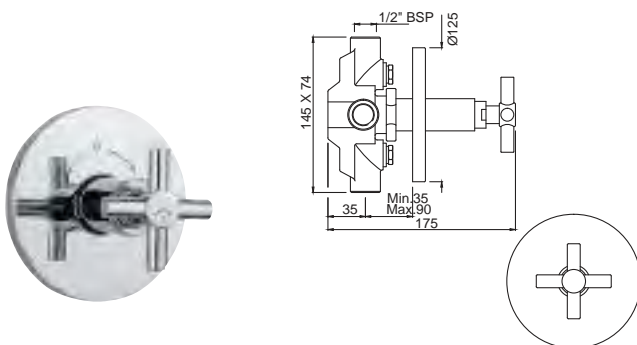

SOL-6421

4-Way Divertor for Concealed Fitting with Built-in Non-Return Valves with Divertor Handle
Flow rate: 45.55 l/min*