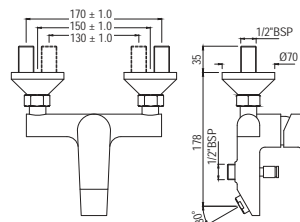

Single Lever | Bath & Shower

ARI-39119

Single Lever Wall Mixer With Provision of Hand Shower, But W/O Hand Shower
Flow rate: 15.15 l/min*