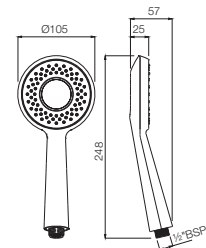

HSH-BLM-1715

Hand Shower ø105mm Round Shape Single Flow with Air Effect (ABS Body with Face Plate Black Matt) with Rubit Cleaning System
Flow rate: 9.92 l/min*