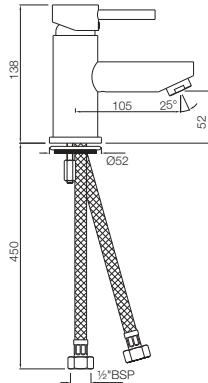

Florentine

Single Lever | Basin

FLR-5001B

Single Lever Basin Mixer without Popup Waste System with 450mm Long Braided Hoses
Flow rate: 16 l/min*