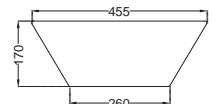

TOP VIEW

SIDE VIEW

JDS-WHT-25903
Table Top Basin,
Size: 480x470x190 mm

TOP VIEW

SIDE VIEW

JDS-WHT-25905
Table Top Basin,
Size: 455x455x170 mm

TOP VIEW

SIDE VIEW