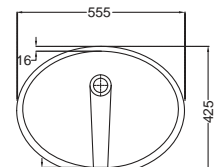

BOTTOM VIEW