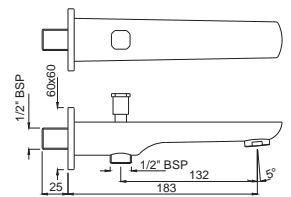

SPJ-35463PM

Bathtub Spout with Button Attachment for Hand Shower
with Wall Flange
Flow rate: 37.22 l/min*