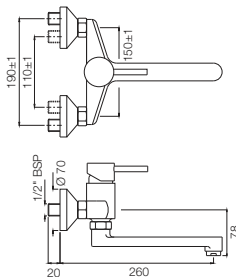

FLR-5163

Single Lever Sink Mixer Swinging Spout (Wall Mounted Model) With Connecting Legs & Wall Flanges
Flow rate: 16.44 l/min*