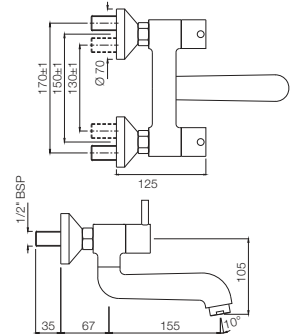

FLR-5219N

Wall Mixer Non-Telephonic Shower Arrangement with Connecting Legs & Wall Flanges