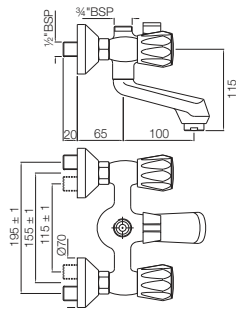

Continental

CON-217KN

Wall Mixer with Telephone Shower Arrangement, Connecting Legs & Wall Flanges but without Crutch & Telephone Shower