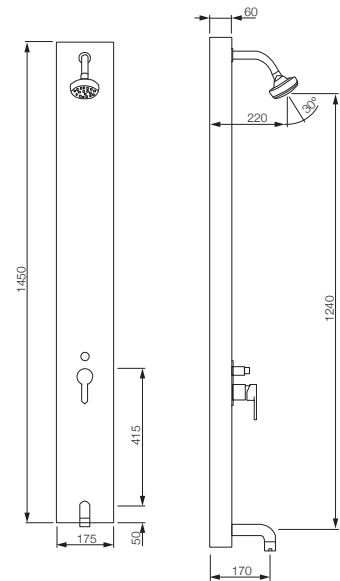

Specifications

Material
Stainless steel
Grade: 304

Single Lever
Diverter

Hand shower
(optional)

Spout

Mirror finish
SS body

Movable
overhead shower

Flow Rates	0.5Bar	1.0Bar	1.5Bar	2.0Bar	2.5Bar	3.0Bar	3.5Bar	4.0Bar	4.5Bar	5.0Bar	5.5Bar
My Home Shower Panel (Spout Flow Rate in Ltr/Min)	9.35	13.04	16.05	18.57	20.74	22.79	24.65	26.34	28.04	29.61	31.05
My Home Shower Panel (Shower Flow Rate in Ltr/Min)	5.42	8.03	10.03	11.68	13.16	14.44	15.68	16.81	17.83	18.87	19.77