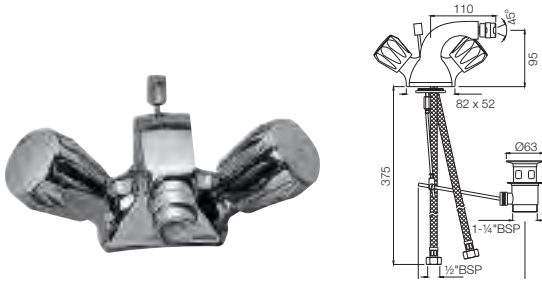

Continental

Full Turn | Bidet

CON-613KNB

1-Hole Bidet Mixer with Popup Waste System with 375mm Long Braided Hoses