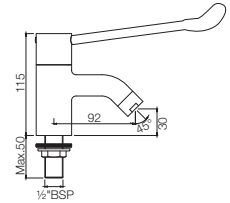

FLR-5031N

Florentine Pillar Cock with Extended Lever Handle
Flow rate: 17.70 l/min*