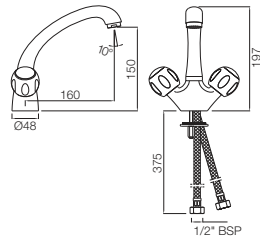

Clarion

CQT-23309B

Sink Mixer with Swinging Spout (Table Mounted Model) with 450mm Long Braided Hoses