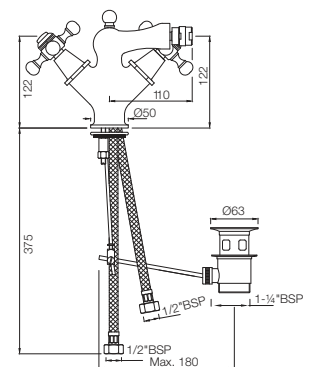

QQT-7421

4-Way Divertor for Concealed Fitting with Built-in Non-Return Valves with Divertor Handle
Flow rate: 45.55 l/min*

Quarter Turn | Bidet

QQT-7613B

1-Hole Bidet Mixer with Popup Waste System with 375mm Long Braided Hoses
Flow rate: 5.39 l/min*