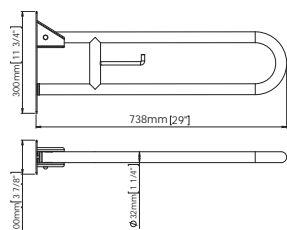

WAC-SAP-BG0800CS
Grab Bar Vertical Swing, Satin