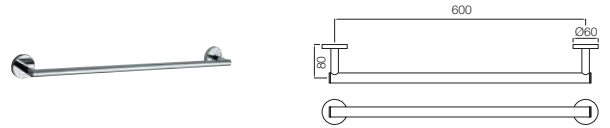

ACN-1111SM

Single Towel Rail 600mm Long, Stainless Steel

Also available

ACN-1111BNM

Single Towel Rail 450mm Long

ACN-1115S

Swivel Towel Holder Twin Type, Stainless Steel

ACN-1121N