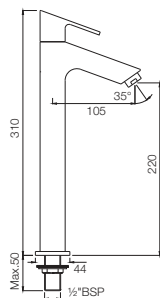

Lyric

Single Lever | Kitchen

LYR-38783K

Aquamax Exposed Part Kit of Single Lever Shower Mixer with 3-way diverter (Suitable for ALD-783)

Single Lever | Kitchen

LYR-38165

Single Lever Sink Mixer With Swinging Spout on Upper Side (Wall Mounted Model) With Connecting Legs & Wall Flanges
Flow rate: 13.95 l/min*

Quarter Turn | Basin

LYR-38173B

Single Lever Sink Mixer with Swinging Spout (Table Mounted) with 450mm Long Braided Hoses
Flow rate: 15.12 l/min*

LYR-38011

Pillar Cock
Flow rate: 14.7 l/min*

LYR-38021

Pillar Cock with 140mm Extension Body
Flow rate: 15.41 l/min*

LYR-38433

Two Concealed Stop Cocks with Basin Spout (Composite One Piece Body)
Flow rate: 14.78 l/min*

*at 3 bar pressure