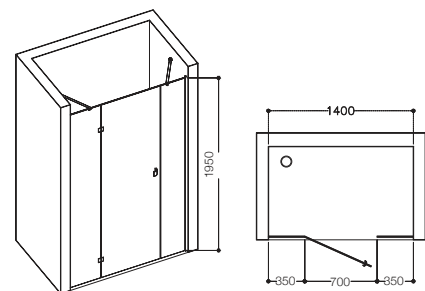

Espira | 0888/0889

Model: Espira 0888 / 0889

Espira 0888 Description: Wall to wall shower enclosure with two fixed glass, fixed with profile on wall and openable door opening right, in between - 3 part enclosure

Espira 0889 Description: Wall to wall shower enclosure with two fixed glass, fixed with profile on wall and openable door opening left, in between - 3 part enclosure

Finish: Chrome

Glass: 6mm / 6mm

Espira 0888 Sizes: (in mm)

Height	Width	Code
1950	1000 - 1600	BEP-CHR-08881016X
1950	1601 - 2200	BEP-CHR-08881622X

Espira 0889 Sizes: (in mm)

Height	Width	Code
1950	1000 - 1600	BEP-CHR-08891016X
1950	1601 - 2200	BEP-CHR-08891622X