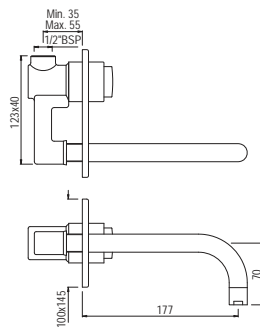

PRS-061

Pressmatic Wall Mounted Basin Tap (Auto Closing) with Wall Flange (Square)
Flow rate: 14.32 l/min*