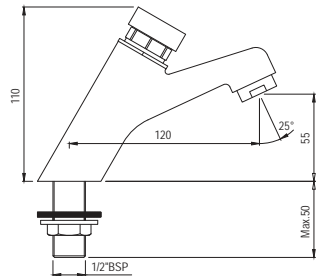

Pressmatic

Basin

PRS-031

Pillar Cock Auto Closing System
Flow rate: 16.72 l/min*