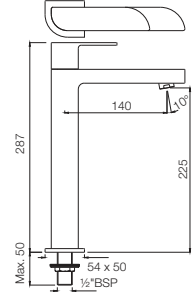

*at 3 bar pressure

Alive

Quarter Turn | Basin

ALI-85001
Pillar Cock
Flow rate: 15 l/min*

Quarter Turn | Basin

ALI-85021
Pillar Cock with 135mm Extension Body
Flow rate: 15 l/min*

Quarter Turn | Taps

ALI-85441K
Exposed Part Kit of Single Concealed Stop Cock Consisting of Operating Lever, Cartridge Sleeve of Wall Flange (with Seals) & Basin Spout (Compatible with ALD-441)