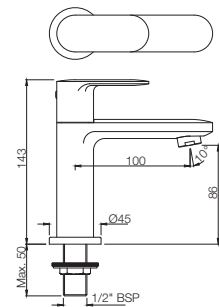

Quarter Turn | Basin

OPP-15001PM

Pillar Cock
Flow rate: 16.79 l/min*

*at 3 bar pressure