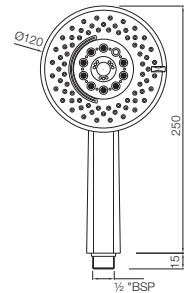

HSH-1731

Hand Shower $\varnothing$ 120mm Round Shape Multi Flow with Cascade Effect (ABS Body Chrome Plated with Gray Face Plate) with Rubit Cleaning System
Flow rate: 14.81 ℓ /min*

*at 3 bar pressure