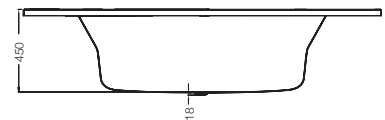

Note: Drain pipe/Europa kit are mandatory products for installation of all the bathtubs. Accessories shown in the image are not a part of the product