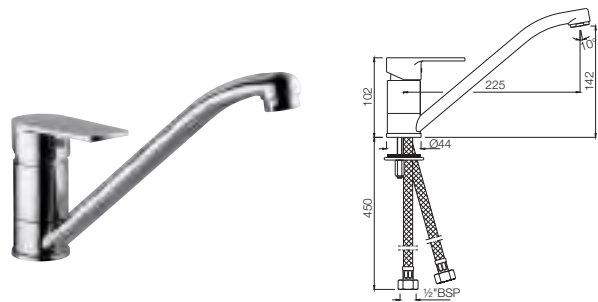

ARI-39783K

Aquamax Exposed Part Kit of Single Lever Shower Mixer with 3-way diverter (Suitable for ALD-783)

Single Lever | Kitchen

ARI-39165

Single Lever Sink Mixer With Swinging Spout on Upper Side (Wall Mounted Model) With Connecting Legs & Wall Flanges
Flow rate: 13.95 l/min*