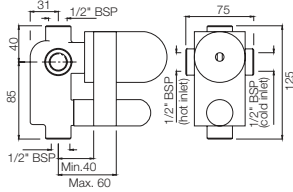

ALD-065
Concealed Body for Single Lever Diverter 40mm Cartridge with Button Assembly, Cartridge Sleeve (Button on Top) But without Exposed Parts
Flow rate: 29.72 l/min*

*at 3 bar pressure

ALD-075

Concealed Body for Single Lever Diverter 40mm Cartridge with Button Assembly, Cartridge Sleeve (Button on Bottom) But without Exposed Parts