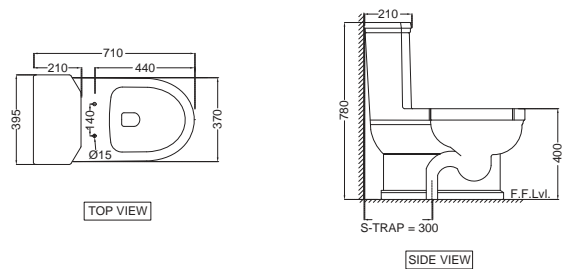

QNS-WHT-7851S
Single Piece-WC with UF soft
close seat cover, Hinges, Fixing
Accessories, Accessories Set
and Cistern fittings,
Size: 395x710x780 mm,
S Trap-300mm

Queen's

QNS-WHT-7751S

Bowl for **Coupled WC** with UF soft close seat cover, Hinges, Fixing Accessories and Accessories Set, Size: 435x705x775 mm, S trap-250mm