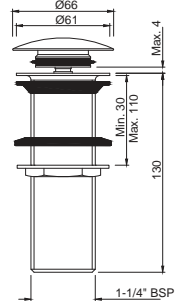

ALD-727L130

Click Clack Waste 32mm Size Full Thread with 130mm Height