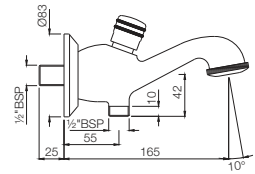

SPJ-7463

Bathtub Spout with Button Attachment for Hand Shower
with Wall Flange