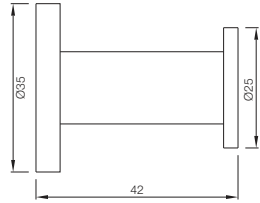

Bath Accessories

ACN-1191N
Robe Hook