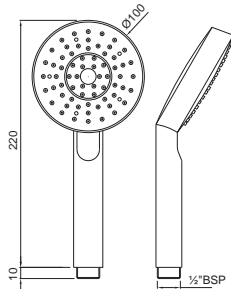

*at 3 bar pressure

Showers

HSH-49537

Hand Shower 25x38mm Oval Shape Single Flow (ABS Body & Face Plate Chrome Plated) with Rubit Cleaning System
Flow rate: 19.89 l/min*

HSH-9537N

Victorian Hand Shower Head Round (Bell Type) Single Flow (Brass Chrome Plated) with Rubit Cleaning System
Flow rate: 22.29 l/min*