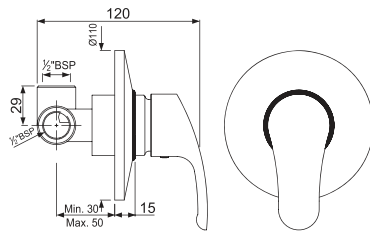

EKO-33227

Single Lever Concealed Deusch Mixer with Provision for Connection to Overhead Shower only
Flow rate: 33.61 l/min*