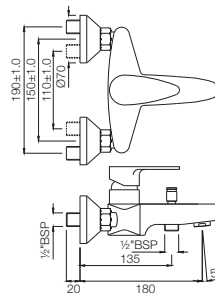

Single Lever | Bath & Shower

VGP-81119

Single Lever Wall Mixer With Provision For Hand Shower But Without Hand Shower
Flow rate: 18.6 l/min*