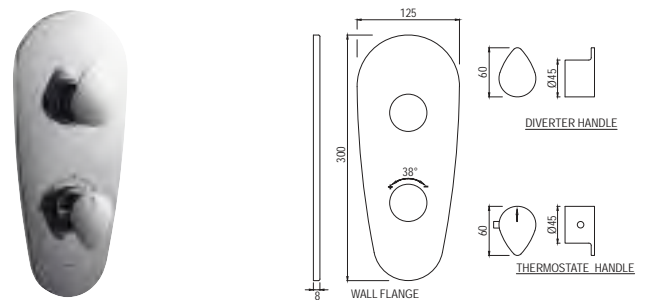

VGP-81661K

Aquamax Exposed Part Kit of Thermostatic Shower Mixer (Suitable for ALD-661)