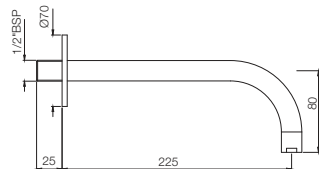

SPJ-5447
Basin Spout 9" with Wall Flange
Also available

SPJ-5443
Basin Spout 7" with Wall Flange