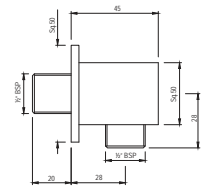

Also available

SHA-475L450

450mm Long

SHA-457L200

Shower Arm 200X25X25mm Square Shape for Ceiling Mounted Showers with Flange

Wall Outlet

SHA-1195S

Wall Outlet 35X25X25mm Square Shape with 15mm Thread to Connect Hand Shower Pipe & Flange