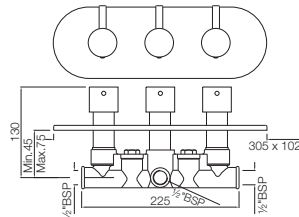

FLR-5427N

Concealed 4-Way Divertor Set with Hot & Cold Concealed Stop Cock with Built-in Non-Return Valves (Composite One Piece Body)
Flow rate: 42.24 l/min*