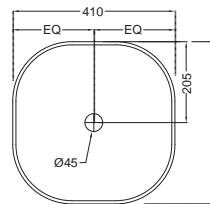

SIDE VIEW

JDS-WHT-25911
Thin Rim Table Top Basin,
Shape - Square,
Size: 410x410x150 mm

TOP VIEW

FRONT VIEW

JDS-WHT-25935
Table Top Basin,
Size: 460x460x170 mm