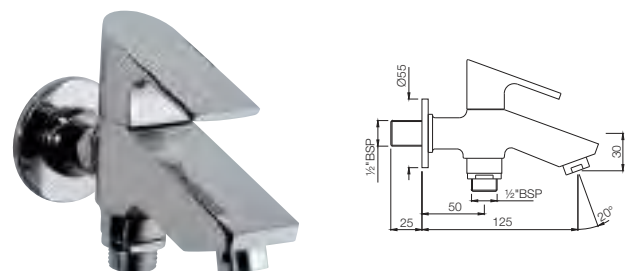

LYR-38347S

Sink Cock with Regular Swinging Spout (Wall Mounted Model) With Wall Flange
Flow rate: 14.47 l/min*

Quarter Turn | Taps

LYR-38037

Bib Cock with Wall Flange
Flow rate: 15.14 l/min*

LYR-38041

Two Way Bib Cock with Wall Flange
Flow rate: 14.87 l/min*