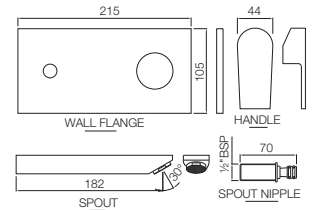

ARI-39233K

Exposed Part Kit of Single Lever Basin Mixer Wall Mounted Consisting of Operating Lever, Wall Flange, Nipple & Spout (Suitable For Item ALD-233 & ALD-235)
Flow rate: 15.18 l/min*