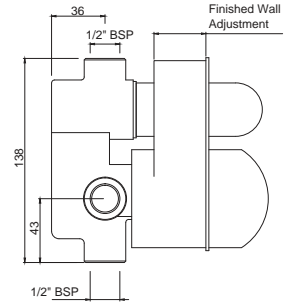

ALD-065
Concealed Body for Single Lever Diverter 40mm Cartridge with Button Assembly, Cartridge Sleeve (Button on Top) But without Exposed Parts
Flow rate: 29.72 l/min*

*at 3 bar pressure

ALD-075

Concealed Body for Single Lever Diverter 40mm Cartridge with Button Assembly, Cartridge Sleeve (Button on Bottom) But without Exposed Parts