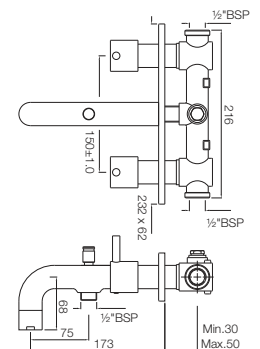

FLR-5437N

Two Concealed Stop Cocks with Bath Spout Button Attachment (Composite One Piece Body)
Flow rate: 17.64 l/min*

*at 3 bar pressure