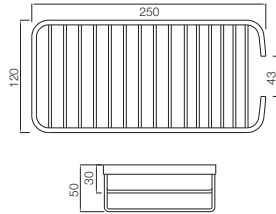

Bath Accessories

ACN-1179N
Shower Basket Large

Kubix Prime