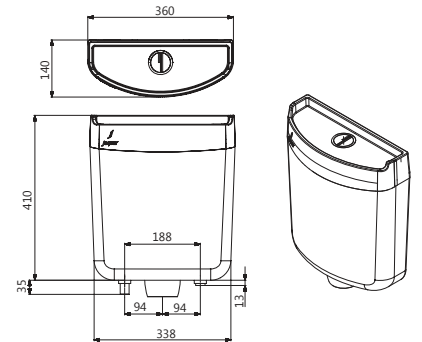

WHC-WHT-184T

Wall Hung Cistern with Installation Kit, But without Drainage Pipes (Suitable for Orissa Pan)