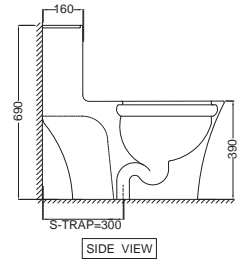

NEW

ONS-WHT-10853
Rimless **Single Piece WC** with
UF soft close slim seat
cover, Hinges, Fixing
Accessories, Accessories Set
and Cistern Fittings,
Size : 380x725x690 mm,
S Trap - 300 mm

SIDE VIEW