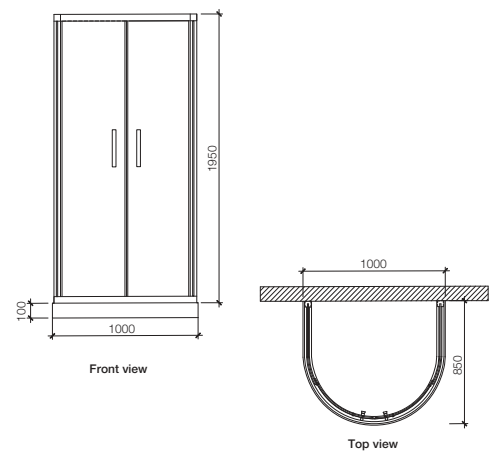

Model: Delta 180

Description: 180 Degree Quadrant Shaped Shower enclosure with Sliding door along with shower Tray at the bottom. Covering all three sides and entry from the front ideal for shower areas in the middle of the bathroom.

Finish: Chrome

Glass: 8mm

Sizes: (in mm)

Height	Width	Code
1950	980 x 850	JSE-CHR-DEL8M10DL002 (Shower Enclosure)
70	1000 x 850	JSE-WHT-ST1000x850 (Shower Tray)