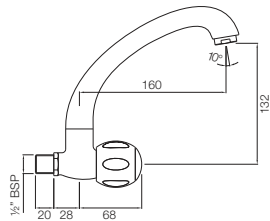

CQT-23309B

Sink Mixer with Swinging Spout (Table Mounted Model) with 450mm Long Braided Hoses

CQT-23321B

Sink Mixer with Extended Spout (Table Mounted Model) with 450mm Long Braided Hoses

Quarter Turn | Taps