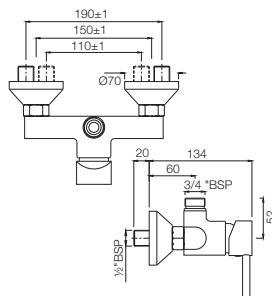

FLR-5147

Single Lever Exposed Shower Mixer With Provision For Connection to Exposed Shower Pipe (SHA-1211) With Connecting Legs & Wall Flanges