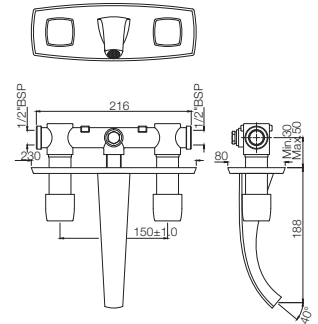

Quarter Turn | Basin

ARC-87189

3-Hole Basin Mixer without Popup Waste System, 15mm Cartridge Size
Also available

ARC-87191

with pop up waste
Flow rate: 14.38 l/min*

ARC-87433

Two Concealed Stop Cocks with Basin Spout (Composite One Piece Body)
Flow rate: 14.39 l/min*