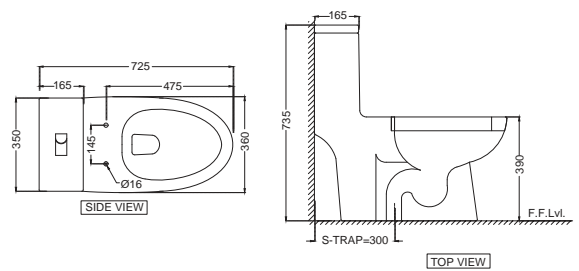

SLS-WHT-6855SUF

Single Piece-WC with UF soft close seat cover, Hinges, Fixing Accessories, Accessories Set and Cistern fittings, Size: 360x725x735 mm, S Trap-300 mm