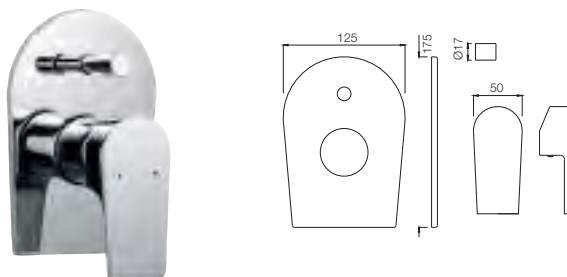

ARI-39065K

Single Lever Exposed Parts Kit of Divertor Consisting of Operating Lever, Wall Flange (with seals) & Button Only (Suitable for Item ALD-065)