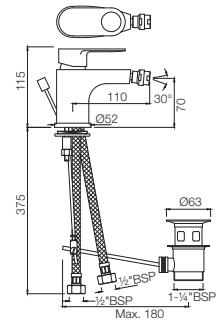

ORP-10213BPM

Single Lever 1-Hole Bidet Mixer with Popup Waste System with 375mm Long Braided Hoses Flow rate: 5.12 l/min*