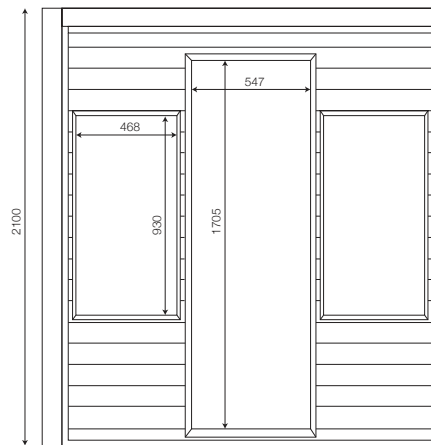

JSA-NAW-S004175

Specifications

Wood finish
hemlock

Stove heater
4.5 kW with frame

On heater
control panel

White light
with cover

Chromotherapy

Mp3 player

Thermometer

Hygrometer

2 pcs.
s shape backrest

Sandglass timer