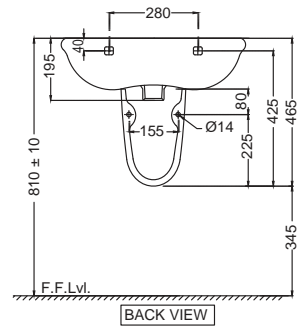

OPS-WHT-15951
Wall Hung WC with UF soft
close seat cover, Hinges,
Accessories Set,
Size: 355x585x410 mm

Opal

OPS-WHT-15851SN

Rimless **Single piece-WC** with UF soft close seat cover, Hinges, Fixing Accessories, Accessories Set, and Cistern fittings, Size: 360x675x750mm, S Trap-300 mm