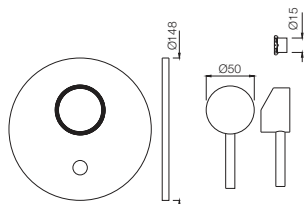

FLR-5075K

Single Lever Exposed Parts Kit of Divertor Consisting of Operating Lever, Wall Flange (With Seals) & Button Only (Suitable For Item ALD-075)