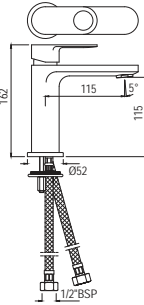

Ornamix Prime

Single Lever | Basin

ORP-10011BPM

Single Lever Basin Mixer without Popup Waste with 450mm Long Braided Hoses
Flow rate: 15.98 l/min*
Registered design no.276012