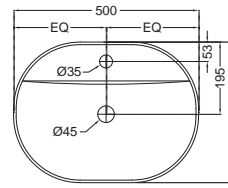

NEW

TOP VIEW

NEW

SIDE VIEW

NEW