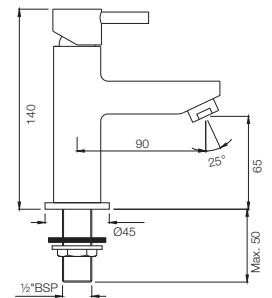

FLR-5015

Pillar Cock with Lift Type Operating Knob & Base Flange
Flow rate: 12.4 l/min*