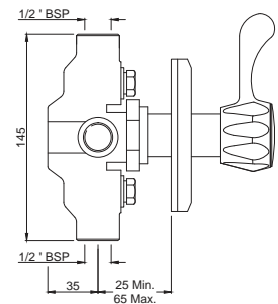

CON-421

4-Way Divertor for Concealed Fitting with Built-in Non-Return Valves with Divertor Handle