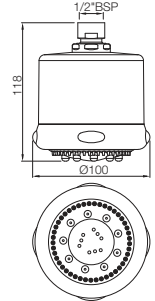

OHS-1787

Overhead Shower ϕ 100mm Cylindrical Shape Multi Flow (Rain, Massage & Mist), Chrome Plated (ABS Body with Gray Face Plate) with Rubit Cleaning System
Flow rate: 16.35 ℓ /min*