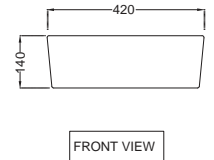

Half pedestal basin
OPS-WHT-15801
Wall Hung Basin with Fixing
Accessories,
Size: 575x475x195 mm
OPS-WHT-15305
Half pedestal with Fixing
Accessories for
OPS-WHT-15801