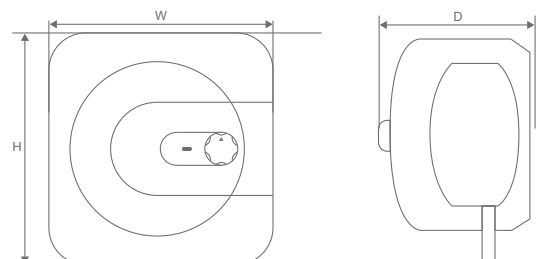

Product Specifications

Details	Elena⁺ Vertical (Manual)			
Volume (L)	6/10			
Rated Wattage	3kW			
Voltage / Frequency (V/Hz)	230V/50Hz			
Temperature Range	25°C to 75°C			
Working Pressure (Mpa)	0.8			
Inlet / Outlet Connection (Inch)	1/2			
Warranty	7 Years on Tank 4 Years on Heating Element 2 Years on Other Parts			
Product Dimensions (in mm)		W	H	D
	6 Litres	288	288	260
	10 Litres	328	328	295

Recommended for: Kitchen / Bucket Baths / Overhead Showers