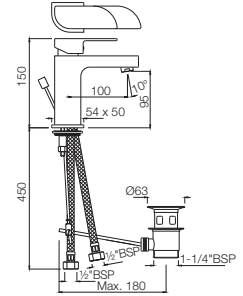

The finishes depicted here are only indicative and may differ from that on the actual product.

Alive

Single Lever | Basin

ALI-85011B

Single Lever Basin Mixer without Popup Waste System with 450mm Long Braided Hoses
Flow rate: 13.48 l/min*