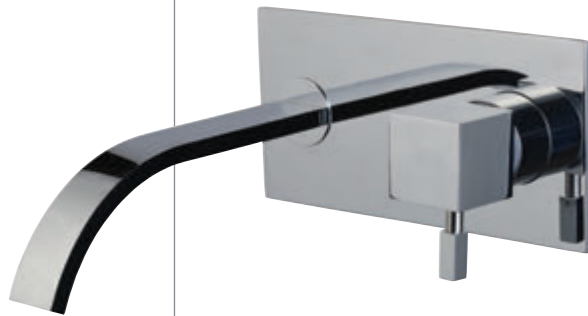

LEO-55119
Single Lever Bath
& Shower Mixer,
Wall Mounted

LEO-55121
Floor Mounted
Single Lever Bath
Mixer with swivel
spout & Provision
for Hand Shower
(without Hand
Shower and Hose)

LEO-55233N
Single Lever
in-wall Basin Mixer