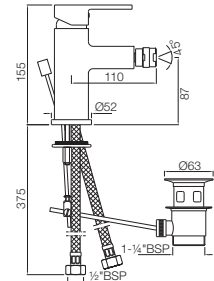

Single Lever | Bidet

FUS-29213B

Single Lever 1-Hole Bidet Mixer with Popup Waste System with 375mm Long Braided Hoses
Flow rate: 7.15 l/min*