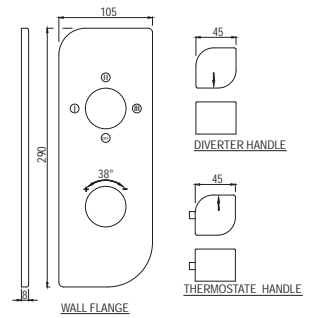

ALI-85683K

Aquamax Exposed Part Kit of Thermostatic Shower Mixer with 3-way diverter (Suitable for ALD-683)

*at 3 bar pressure