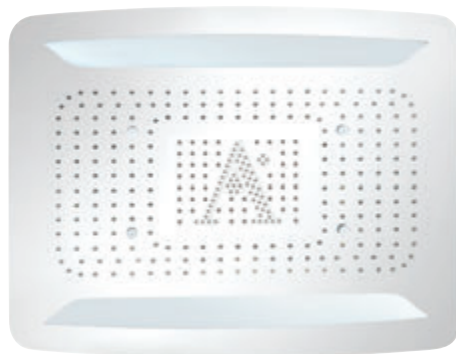

OSA-70005iV6

Best fit with ShowerTronic iV6