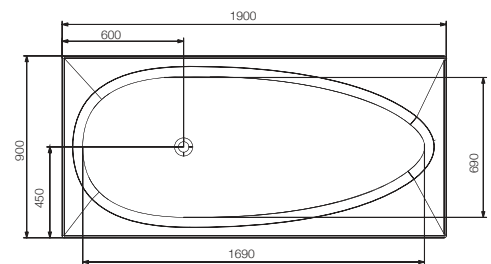

Note: Drain pipe/Europa kit are mandatory products for installation of all the bathtubs. Accessories shown in the image are not a part of the product