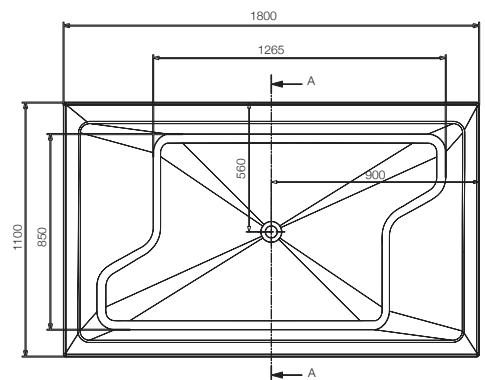

Note: Drain pipe/Europa kit are mandatory products for installation of all the bathtubs. Accessories shown in the image are not a part of the product