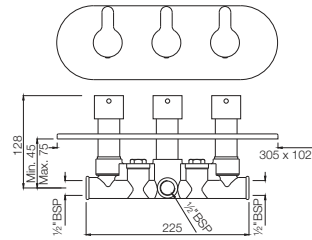

FUS-29427

Concealed 4-Way Divertor Set with Hot & Cold Concealed Stop Cock with Built-in Non-Return Valves (Composite One Piece Body)
Flow rate: 42.24 l/min*