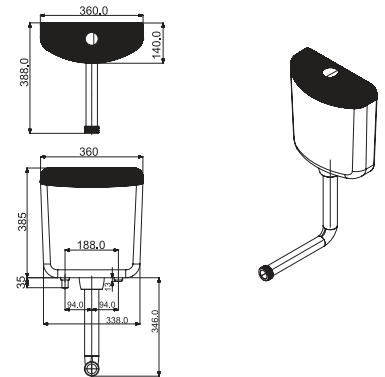

WHC-WHT-184BTL

Wall Hung Cistern with Black Top, Drainage L-Bend Pipe with Gasket & Installation Kit (Suitable for EWC)