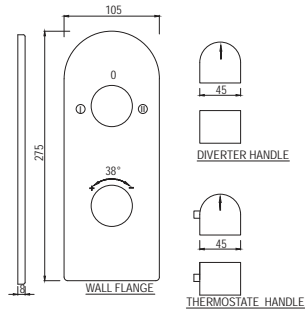

ARI-39681K

Aquamax Exposed Part Kit of Thermostatic Shower Mixer with 2-way diverter (Suitable for ALD-681)