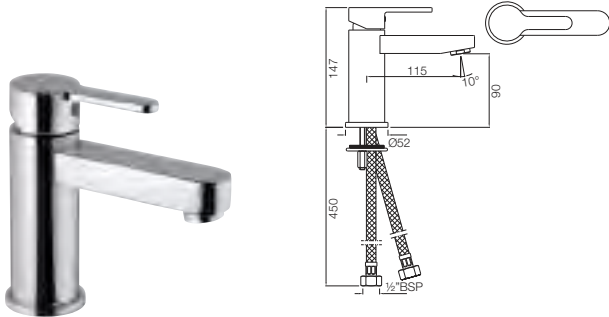

VGP-81683K

Aquamax Exposed Part Kit of Thermostatic Shower Mixer with 3-way diverter (Suitable for ALD-683)

FUSION

Fusion

Single Lever | Basin

FUS-29023B

Single Lever Extended Basin Mixer (Height 85mm) without Popup Waste System with 450mm Long Braided Hoses
Flow rate: 15.89 l/min*