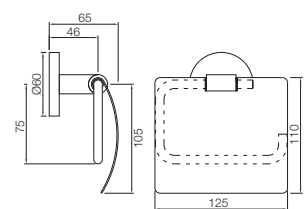

ACN-1153S
Toilet Roll Holder with Stainless Steel Flap