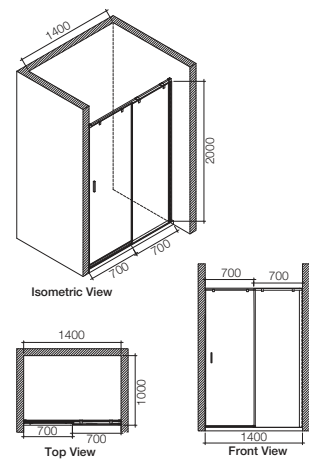

Tempered Glass

EZEE KLEEN

Ready to fit