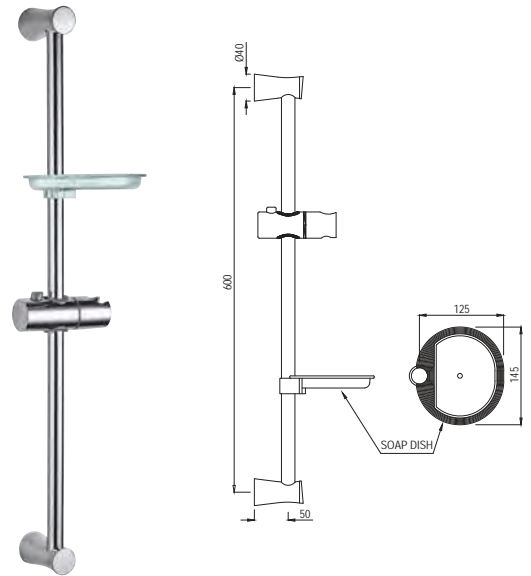

SHA-1187N

Sliding Rail ϕ 19mm & 600mm Long Round Shape with Hand Shower Holder & Soap Dish