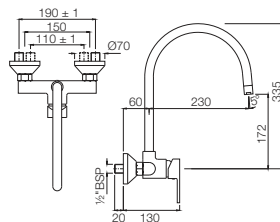

Single Lever | Kitchen

FUS-29165

Single Lever Sink Mixer with Swinging Spout on Upper Side (Wall Mounted Model) with Connecting Legs & Wall Flanges
Flow rate: 13.95 l/min*