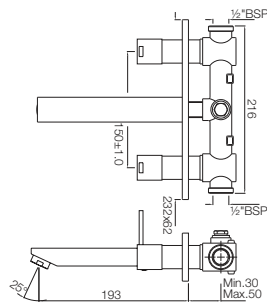

DRC-37021

Pillar Cock with 140mm Extension Body
Flow rate: 14.88 l/min*

DRC-37433

Two Concealed Stop Cocks with Basin Spout (Composite One Piece Body)
Flow rate: 20.38 l/min*

DRC-37441K

Exposed Part Kit of Single Concealed Stop Cock Consisting of Operating Lever, Cartridge Sleeve, Wall Flange (with Seals) & Basin Spout (Compatible with ALD-441)
Flow rate: 14.31 l/min*