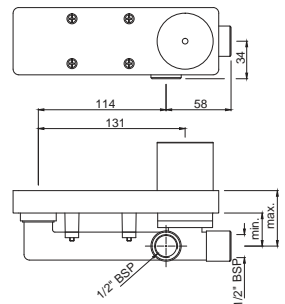

ALD-233

Concealed Body for Single Lever Basin Mixer Wall Mounted with Cartridge Sleeve But without Exposed Parts
Flow rate: 32 ℓ/min*

*at 3 bar pressure