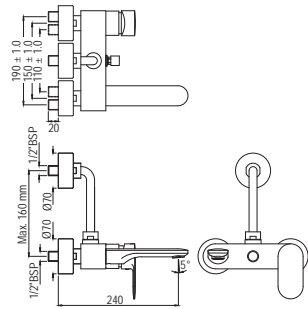

Opal Prime

OPP-15117PM

Single Lever Wall Mixer with Provision For Overhead Shower with 115mm Long Bend Pipe On Upper Side, Connecting Legs & Wall Flanges
Flow rate: 20.46 l/min*