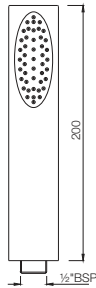

Showers

HSH-49537

Hand Shower 25x38mm Oval Shape Single Flow (ABS Body & Face Plate Chrome Plated) with Rubit Cleaning System
Flow rate: 19.89 l/min*

HSH-9537N

Victorian Hand Shower Head Round (Bell Type) Single Flow (Brass Chrome Plated) with Rubit Cleaning System
Flow rate: 22.29 l/min*

HSH-1937

Hand Shower ϕ 100mm Round Shape Single Flow (ABS Body Chrome Plated with Gray Face Plate) with Rubit Cleaning System
Flow rate: 22 l/min*

HSH-1781

Hand Shower ϕ 180mm Round Shape Single Flow (ABS Body Chrome Plated with Gray Face Plate) with Rubit Cleaning System
Flow rate: 24.52 l/min*

Multi-Function Showers

HSH-1737

Hand Shower ϕ 95mm Round Shape Single Flow (ABS Body Chrome Plated with Gray Face Plate) with Rubit Cleaning System
Flow rate: 19.89 l/min*

HSH-5541

Hand Shower 32mm Round Shape Straight Design Dual Flow (ABS Body & Face Plate Chrome Plated) with Rubit Cleaning System
Flow rate: 18.82 l/min*

*at 3 bar pressure