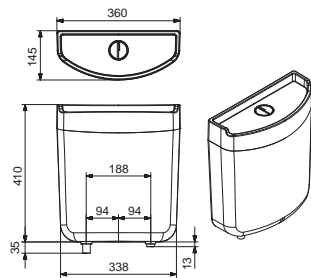

WHC-WHT-184A

Wall Hung Cistern with Installation Kit (Top Cover with Ledge)