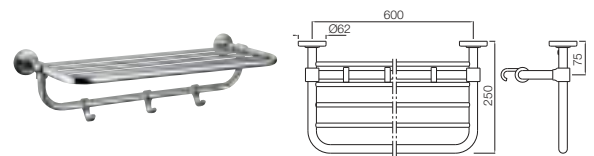

Bath Accessories

AHS-1551
Toilet paper Holder Recessed Type (Stainless Steel)

AHS-1553
Paper Holder with Flap Recessed Type (Stainless Steel)

AHS-1581
Towel Rack with Lower Hanger (Stainless Steel)