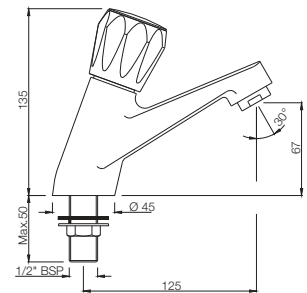

CON-021KN

Pillar Cock Long Neck with Aerator