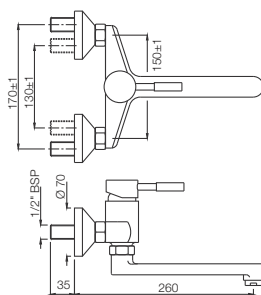

SOL-6163

Single Lever Sink Mixer Swinging Spout (Wall Mounted Model) With Connecting Legs & Wall Flanges
Flow rate: 16.44 l/min*