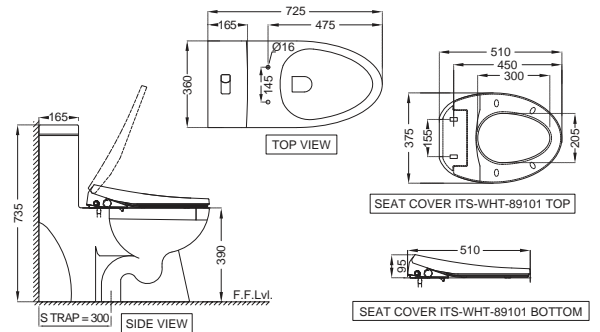

NEW

ITS-WHT-89851S300
Bidspa **Single Piece-WC** with Electronic seat cover, Hinges, Fixing Accessories, Accessories Set and Cistern fittings, Size:360x725x735 mm,
S Trap-300 mm

NEW

ITS-WHT-89953
Bidspa Rimless **Wall Hung WC** with Electronic Seat Cover, Hinges, Accessories Set,
Size:400x580x370 mm