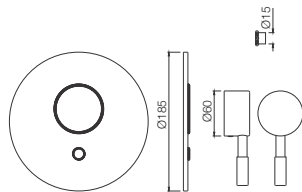

SOL-6193K

Single Lever 3-inlet Diverter Exposed parts kit Consisting of Operating Lever, Wall Flange & Button Only (Suitable For Item ALD-193)