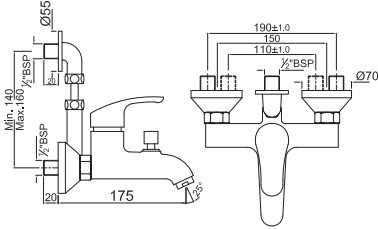

EKO-33141

Single Lever Wall Mixer with Provision for Overhead Shower from rear side with 50mm Long Collar Pipe, Elbow, nuts & Washers on Upper Side with Connecting Legs & Wall Flanges
Flow rate: 15.9 l/min*