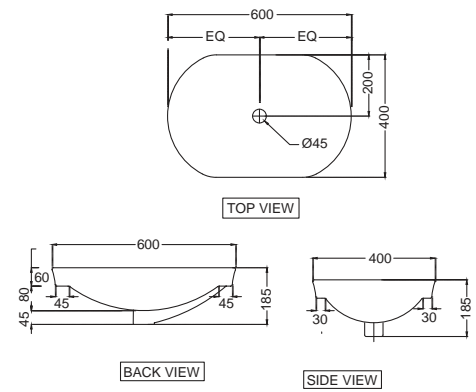

Solo

SLS-WHT-6901
Table Top Basin,
Size: 485x370x150 mm

NEW

SLS-WHT-6905
Thin Rim Table Top Basin,
Shape - Round,
Size: 360x360x120mm

SLS-WHT-6601
Counter Top Basin,
Size: 600x400x185mm