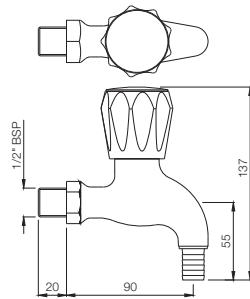

CON-049NKN

Bib Cock with Nozzle