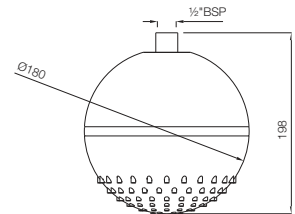

OHS-1763

LED Overhead Shower ϕ 180mm Circular Shape Single Flow (ABS Body & Face Plate Chrome Plated) with Rubit Cleaning System
Flow rate: 12.29 l/min*