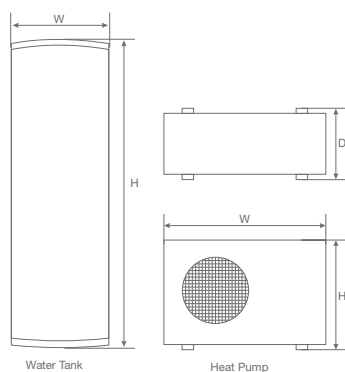

INTEGRA

(Split Heat Pump)

Available in 300/400/500 litres

For use in multiple bathrooms with shower panels & bathtubs