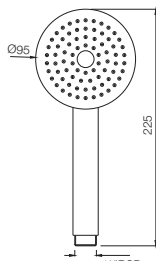

HSH-1737

Hand Shower ϕ 95mm Round Shape Single Flow (ABS Body Chrome Plated with Gray Face Plate) with Rubit Cleaning System
Flow rate: 19.89 l/min*