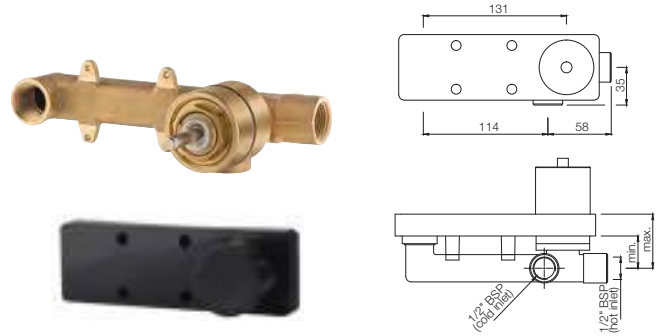

ALD-233

Concealed Body for Single Lever Basin Mixer Wall Mounted with Cartridge Sleeve But without Exposed Parts
Flow rate: 32 ℓ/min*

*at 3 bar pressure

ALD-233PSO

Concealed Body for Single Lever wall mounted Basin Mixer with Cartridge Sleeve and protection sleeve cover old, But without Exposed Parts
Flow rate: 32 l/min*