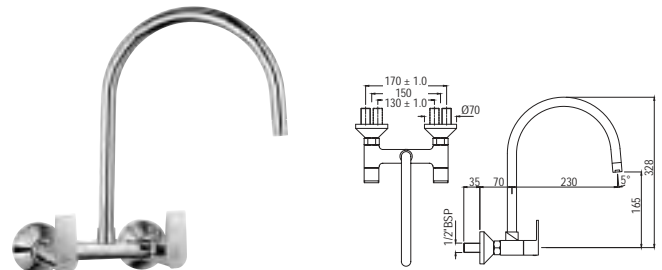

Quarter Turn | Kitchen

ARI-39309

Sink Mixer With Regular Swinging Spout (Wall Mounted Model) With Connecting Legs & Wall Flanges
Flow rate: 15.53 l/min*