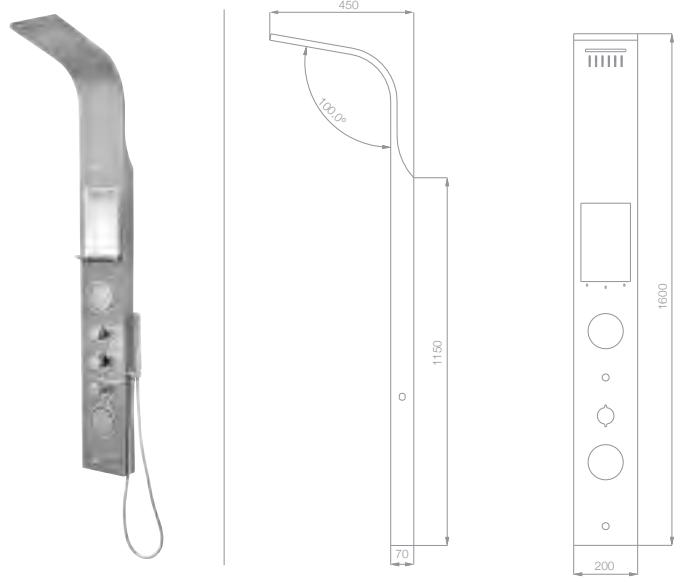

Specifications

Anti-finger print stainless steel body

Inbuilt ABS top shower with 60 nozzles

2 Moveable ABS body massage jets

Hand shower with flexible hose

Brass Spout

Shelf

Thermostatic mixer with diverter

40cm stainless steel braided hose

Minimum water pressure required 2 bar

Cascade shower