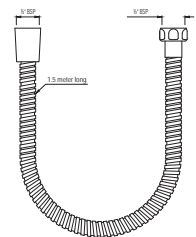

Shower Tubes

SHA-1195R

Wall Outlet ϕ 30mm, 40mm Long Round Shape with 15mm Thread to Connect Hand Shower Pipe & Flange

SHA-549D8

Flexible Tube 8mm dia & 1.5M Long with Nuts

Also available

SHA-549D12

Flexible Tube with 12mm dia & 1.5M Long with Nuts