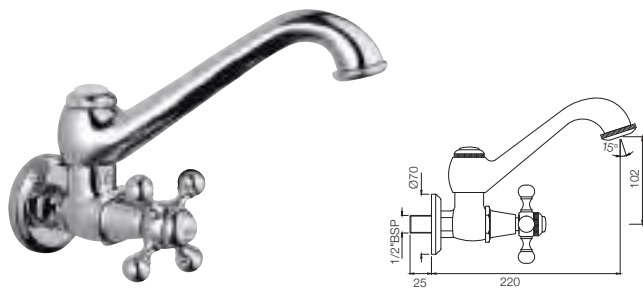

Quarter Turn | Taps

QQT-7347

Sink Cock with Regular Swinging Spout (Wall Mounted Model) With Wall Flange
Flow rate: 22.13 l/min*