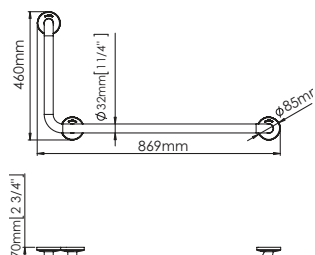

WAC-SAP-BAI090CS
Grab Bar Left 90° Angle, Satin