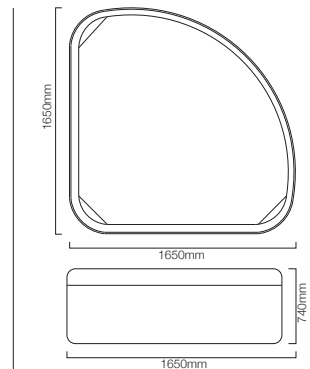

Key features

- Thermoclad cabinet
- Perimeter insulation
- Thermobond 4 layer shell construction
- Duraflex plumbing
- Uv sterilising system
- Set & forget control system
- Multi-colour spa light
- Hydrotherapy Recliners
- Ozone filtration
- Reinforced foot wall
- Micro filtration
- Moulded headrests
- Steps

Specifications

- Dry weight 220kg
- Filled weight 620kg
- Water capacity 400 litres
- Spa controller sv2
- Jet pump(s) 2.5x1 hp
- Variable output heater 3 kw
- Electrical requirements max 15 amps