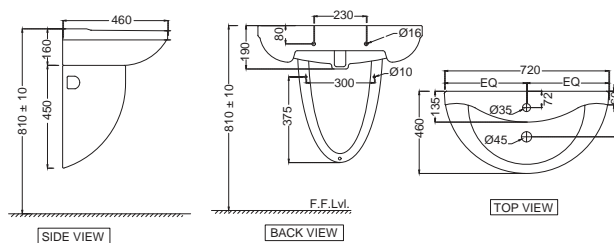

VIGNETTE

Vignette

VGS-WHT-81931N
Table Top Basin,
Size: 600x385x195 mm

VGS-WHT-81803
Wall Hung Basin with
Fixing Accessories,
Size: 720x460x190 mm
VGS-WHT-81307
Half pedestal with
Fixing Accessories
Set for 81803