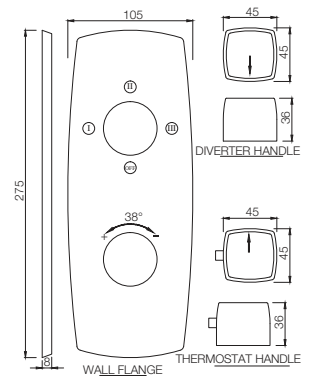

ARC-87683K

Aquamax Exposed Part Kit of Thermostatic Shower Mixer with 3-way diverter (Suitable for ALD-683)