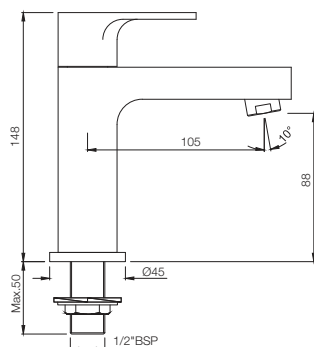

Quarter Turn | Basin

VGP-81001

Pillar Cock
Flow rate: 14.6 l/min*