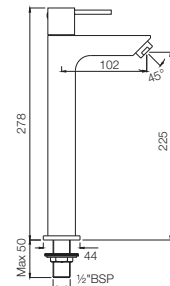

DRC-37021

Pillar Cock with 140mm Extension Body
Flow rate: 14.88 l/min*

DRC-37433

Two Concealed Stop Cocks with Basin Spout (Composite One Piece Body)
Flow rate: 20.38 l/min*

DRC-37441K

Exposed Part Kit of Single Concealed Stop Cock Consisting of Operating Lever, Cartridge Sleeve, Wall Flange (with Seals) & Basin Spout (Compatible with ALD-441)
Flow rate: 14.31 l/min*