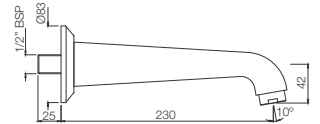

SPJ-433
Bathtub Spout 235mm Long with Wall Flange
Flow rate: l/min*