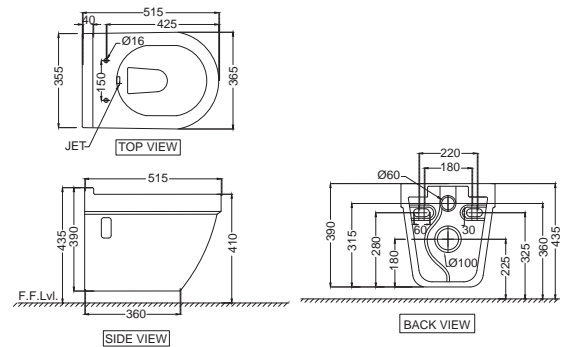

SLS-WHT-6951JUF
Wall Hung WC with In built Jet,
UF soft close slim seat cover,
Hinges, Accessories Set,
Size: 365x515x390 mm
SLS-WHT-6951J
Wall Hung WC with In built Jet,
PP soft close slim seat cover,
Hinges, Accessories Set,
Size: 365x515x390 mm