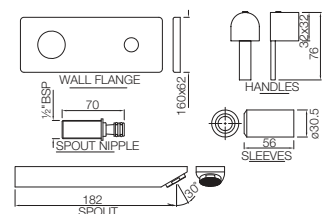

DRC-37021

Pillar Cock with 140mm Extension Body
Flow rate: 14.88 l/min*

DRC-37433

Two Concealed Stop Cocks with Basin Spout (Composite One Piece Body)
Flow rate: 20.38 l/min*

DRC-37441K

Exposed Part Kit of Single Concealed Stop Cock Consisting of Operating Lever, Cartridge Sleeve, Wall Flange (with Seals) & Basin Spout (Compatible with ALD-441)
Flow rate: 14.31 l/min*