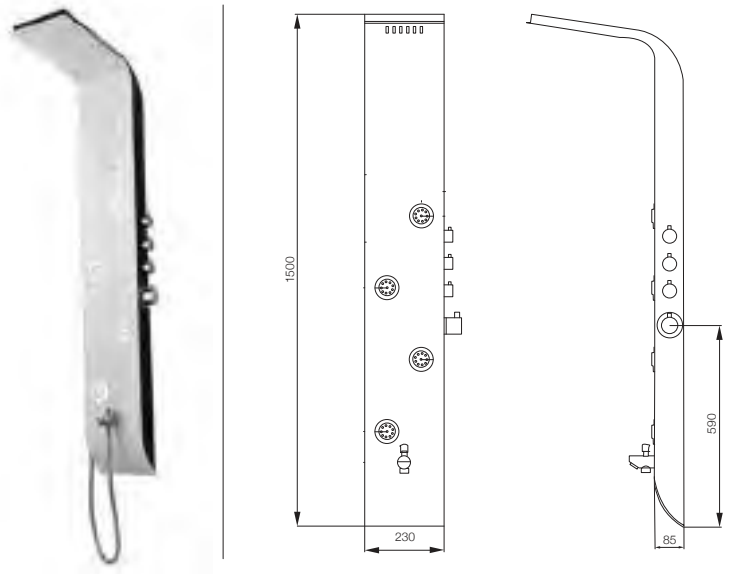

Curve Neo 1500 x 230 mm

NEW

Disclaimer: Pictures shown are for illustration purpose only

JPL-WHT-TMCCURVENE0

Specifications

Anti-finger print
stainless steel
body

Inbuilt ABS top
shower with
60 nozzles

2 Moveable
ABS body
massage jets