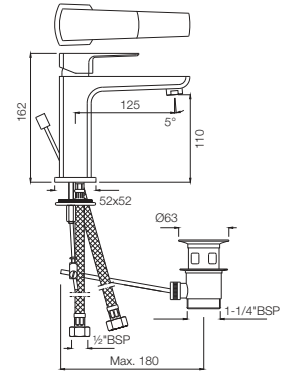

The finishes depicted here are only indicative and may differ from that on the actual product.

Kubix Prime

Single Lever | Basin

KUP-35011BPM

Single Lever Basin Mixer without Popup Waste with 450mm Long Braided Hoses
Flow rate: 13.1 l/min*