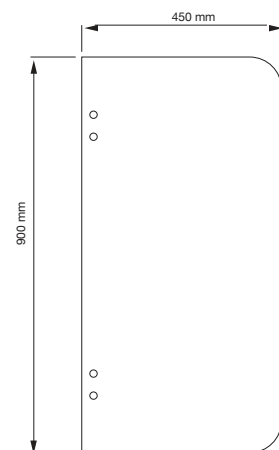

Model: 1810-US / 1110US

Description: Rectangular shaped urinal partition with frosted glass

Finish: Chrome

Glass: 8mm / 10mm

8mm

Size: (in mm)

Height	Width	Code
900	450	JSE-CHR-810US450X

10mm

Size: (in mm)

Height	Width	Code
900	450	JSE-CHR-110US450X