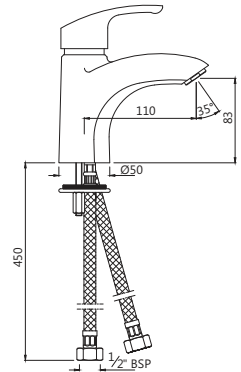

EKO-33023B

Single Lever Extended Basin Mixer (Height-83mm) without Pop-up Waste with 450mm Long Braided Hoses
Flow rate: 17.31 l/min*