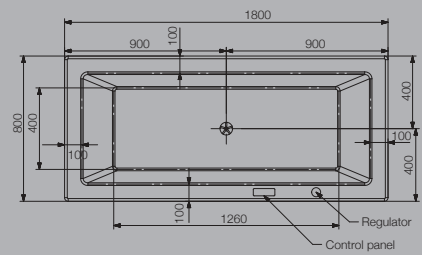

Slim water Jets 6

Back Jets-4

0.9 HP Air Blower

Air Jets 12

Air Regulator

Headrests

Chromotherapy

FONTE 1800 X 800 X 450 mm