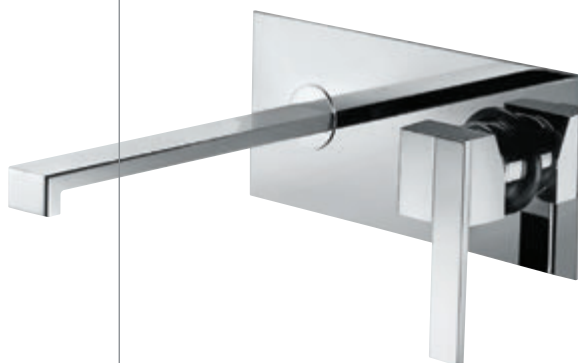

LEB-45027
Floor Mounted Single
Lever Basin Mixer

LEB-45065
Single Lever In-wall
Diverter for Bath &
Shower Mixer

LEB-45079
Single Lever Hi Flow
In-wall Diverter for Bath
& Shower Mixer

LEB-45233

Single Lever in-wall Basin Mixer