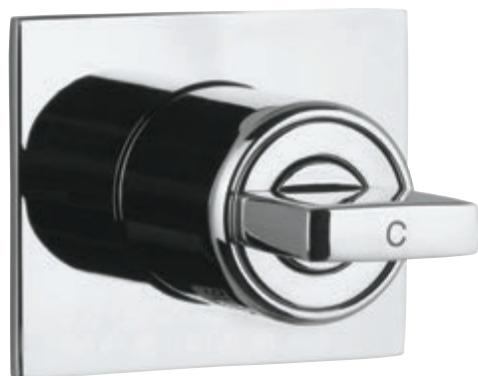

In-wall Stop Valve with
Adjustable Wall Flange,
Size 20mm

CLS-WHT-47801

Wall Hung Basin With
Fixing Accessories,
Size: 650x480x195 mm

CLS-WHT-47951BIUF

Wall Hung WC With UF soft
close Seat cover, Hinges,
Accessories Set, Size:
350x510x370 mm