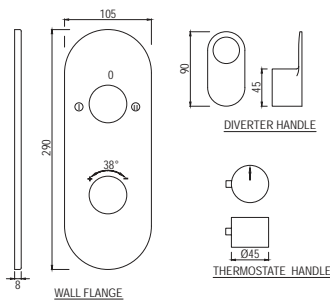

ORP-10681KPM

Aquamax Exposed Part Kit of Thermostatic Shower Mixer with 2-way diverter (Suitable for ALD-681)