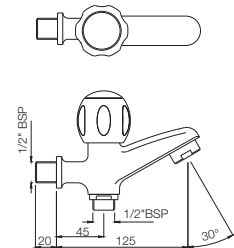

CQT-23041

2-Way Bib Cock