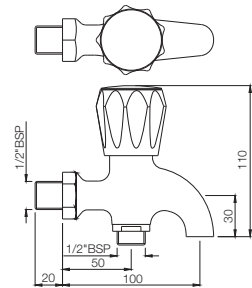

CON-041KN

2 Way Bib Cock