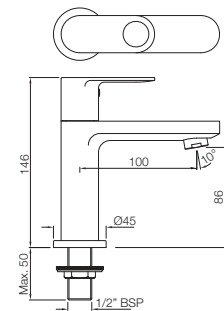

Quarter Turn | Basin

ORP-10001PM

Pillar Cock Flow rate: 19.19 l/min*

*at 3 bar pressure