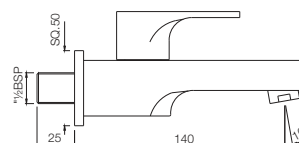

Quarter Turn | Taps

VGP-81037

Bib Cock with Wall Flange
Flow rate: 14.65 l/min*