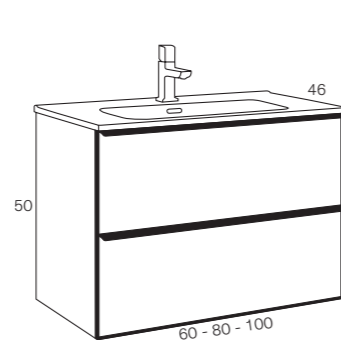

Furniture unit 8010
Ceramic built-in Countertop 21960