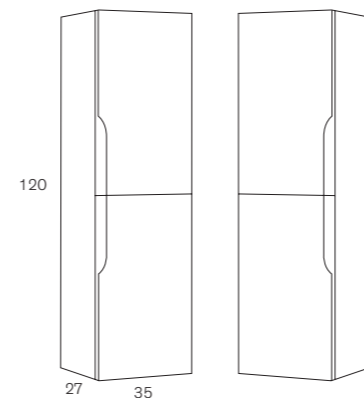

AUXILIARY Right 7106 Left 7107

35x120 cm

Price with Mirror Mod. 21815

SIZE	Furniture unit + Mirror with built-in Ceramic Countertop	Furniture unit + Mirror + Wood Text/Lacquer Countertop + sit-on Basin	Furniture unit with built-in Ceramic Countertop	Furniture unit + Wood Text/Lacquer Countertop + sit-on Basin
60 cm				
80 cm				
100 cm				
120 cm (60+60) twin basin				