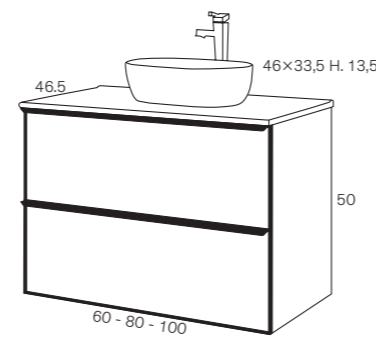

SIZE	Furniture unit + Mirror with built-in Ceramic Countertop	Furniture unit + Mirror + Wood Text/Lacquer Countertop + sit-on Basin	Furniture unit with built-in Ceramic Countertop	Furniture unit + Wood Text/Lacquer Countertop + sit-on Basin
------	--	---	---	--

- 60 cm
- 80 cm
- 100 cm
- 120 cm
(60+60) Twin Basin

Black matt aluminium profile with built-in handle
Separator kit included

Furniture unit 8010
Ceramic built-in Countertop 21960

Furniture Unit 8010
Sit-on Basin LINE +
wood Lacquer/Text. Countertop 21670^(A)
(A) Countertop with basin and mixer holes