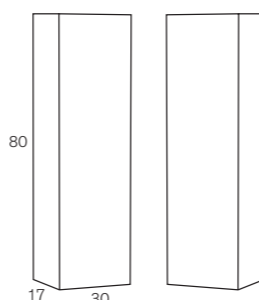

AUXILIARY
Right 21063
Left 21064
30x80 cm

Prices with mirror Mod. 21815

SIZE	Hang Furniture unit + Mirror + Wood Text. Counte top + sit-on Basin	Hang Furniture unit + Wood Text. Countertop + sit-on Basin
60 cm		
80 cm		
100 cm