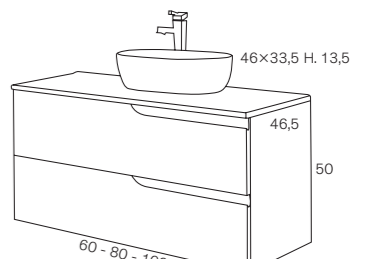

Furniture unit 7010 sit-on Basin LINE + Lacquer/Text Countertop 21670^(A)
(A) Countertop with basin and mixer holes

separator included