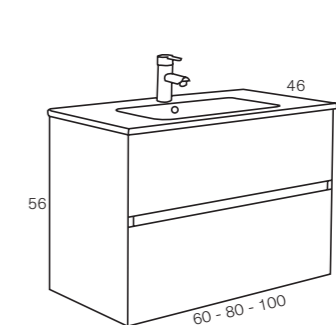

Furniture unit 34010
Built-in Ceramic Countertop 21960