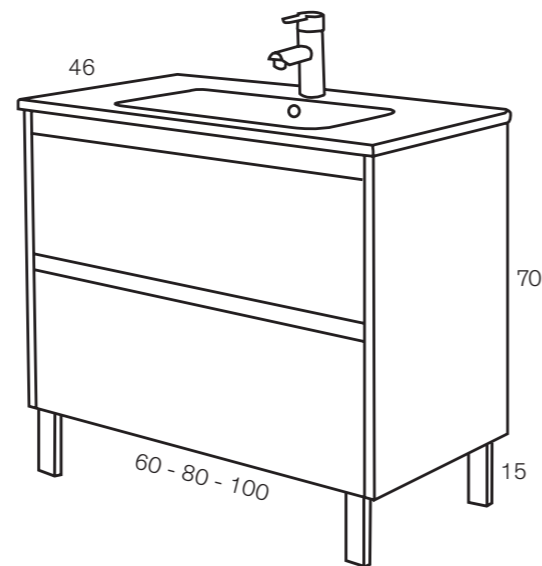

Encens

Furniture unit 21016
Built-in Ceramic Countertop 21960

WHITE GLOSS 80 cm SET
Furniture unit with built-in Ceramic Countertop

MIRROR 21815

SIZE	Prices whith Mirror Mod. 21815	
	Furniture unit + Mirror + built-in Ceramic Countertop	Furniture unit with built-in Ceramic Countertop
60 cm		
80 cm		
100 cm		
120 cm (60+60) twin basin		