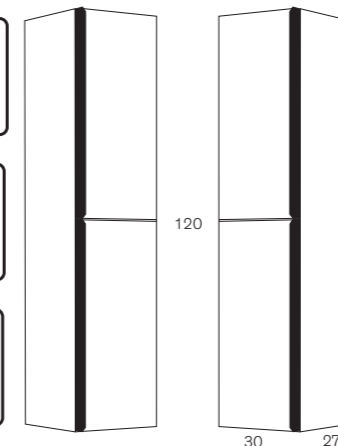

TEXTURES

SHIPPING
* **5**
WEEK
DAYS
PRODUCT
IN STOCK

SOFT CLOSE
Bracked Hinge

SOFT CLOSE
Metalic bracked drawers
Total Extraction

GRASS

Separator Included

SIZE	Right 8106	Left 8107

30x120 cm