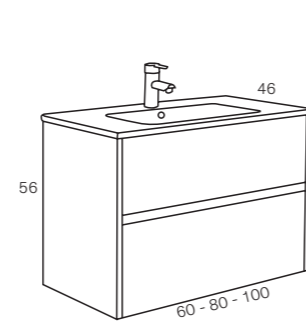

marble Countertop option

Built-in ceramic counter top 21010