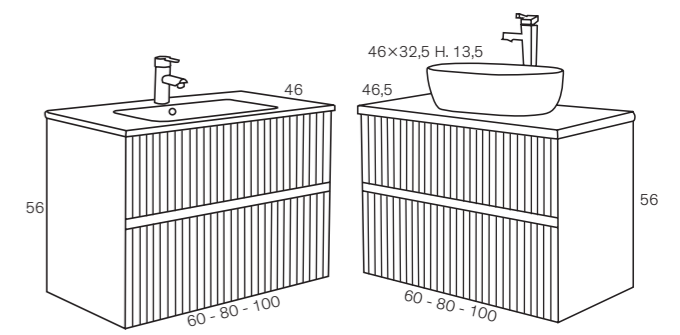

Furniture Unit 37010 Ceramic Countertop 21960

Furniture Unit 37010 LINE sit-on Basin + Wood Lacquered Countertop 21670 21870 (A) Countertop with basin and mixer hole