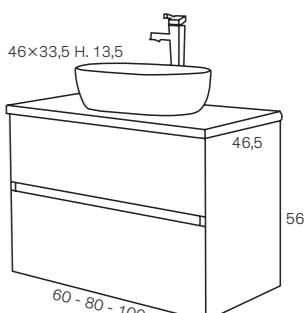

60 cm
80 cm
100 cm
120 cm
(60+60) Twin Basin

Furniture Unit 23010
Ceramic Countertop 21960

Furniture unit 23010
Washbasin LINE +
Wood Countertop 21670^(A)
(A) Countertop with basin and mixer holes

BLACK 60 cm SET
Furniture unit with wood LACQUERED
Countertop + sit-on Basin