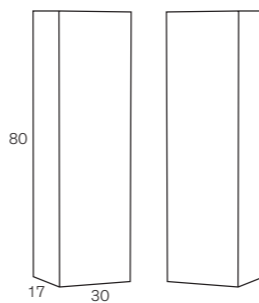

AUXILIARY

Right
21063

Left
21064

30x80 cm

Price with Mirror Mod. 21815

SIZE

60 cm

80 cm