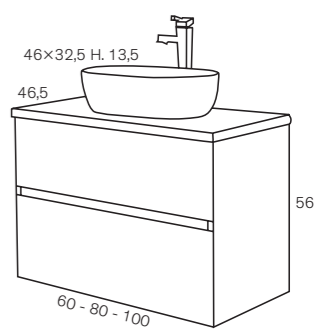

Furniture unit 34010
sit-on Basin LINE +
Lacquer/Text Countertop 21670^(A)
(A) Countertop with basin and mixer holes