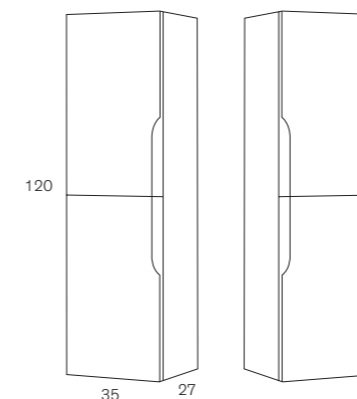

AUXILIARY Right 7106 Left 7107

35x120 cm