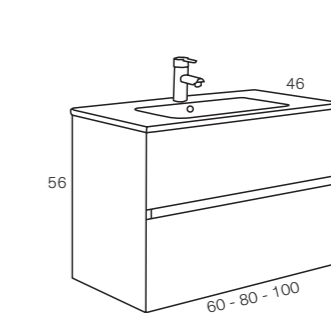

Furniture Unit 23010
Ceramic Countertop 21960