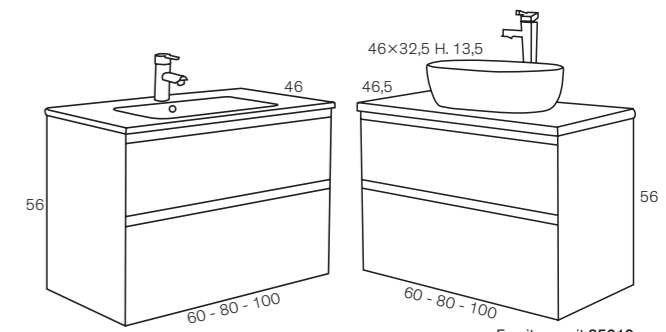

Furniture unit 35010
Built-in Ceramic Countertop 21960

Furniture unit 35010
sit-on LINE Washbasin +
wood lacq/lac.counter 21870^(A)
(A) Countertop with basin and mixer holes