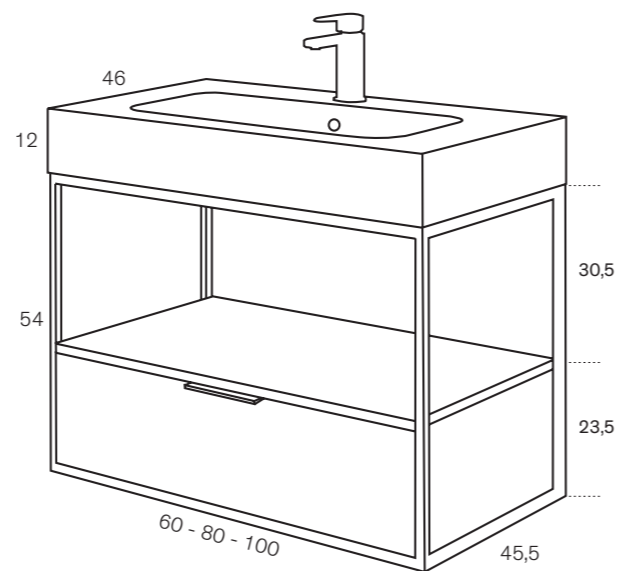

Furniture unit 6M02
Gel Coat Gloss Built-in countertop 6240

PRODUCTION

10/15 BUSINESS DAY

ON REQUEST

Prices with mirror Mod. 21815

SIZE	Wall hung furniture u. + Mirror with built-in Gel Coat Countertop	Wall hung furniture u. with built-in Gel Coat Countertop
60 cm		
80 cm		
100 cm