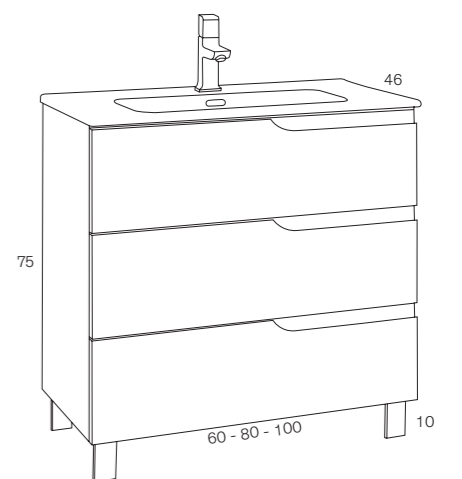

Furniture unit 7002
Built-in Ceramic Countertop 21960