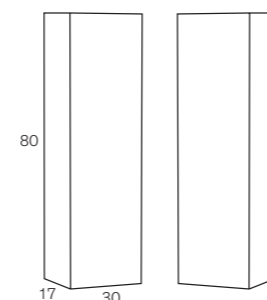

TAPUE GLOSS 80 cm SET
Furniture unit with Lacquer Countertop
+sit-on Basin

MIRROR 21810

Optional Auxiliary

WHITE GLOSS 100 cm SET
Furniture unit with built-in Ceramic Countertop

Optional Auxiliary MIRROR 21815

SHIPPING * **5** WEEK DAYS PRODUCT IN STOCK

HIGH GLOSS Lacquer

*	DM/MDF	White Gloss
*	DM/MDF	Taupe Gloss

- 19 mm Front drawer DM/MDF
- SOFT CLOSE Bracked Hinge
- SOFT CLOSE Metallic bracked drawers Total Extraction GRASS
- Separator Included

AUXILIARY Right 21063 Left 21064
30x80 cm

Prices with Mirror Mod. 21815

SIZE	Furniture unit + Mirror + built-in Ceramic Countertop	Furniture unit + mirror Lacquer/Text Countertop with sit-on Basin	Furniture unit with built-in Ceramic Countertop	Furniture unit + Wood Text/Lacquer Countertop + sit-on Basin
60 cm				
80 cm				
100 cm				
120 cm (60+60) twin basin				

Furniture unit 7010 Built-in ceramic Countertop 21960

Furniture unit 7010 sit-on Basin LINE + Lacquer/Text Countertop 21670^(A)
(A) Countertop with basin and mixer holes

separator included