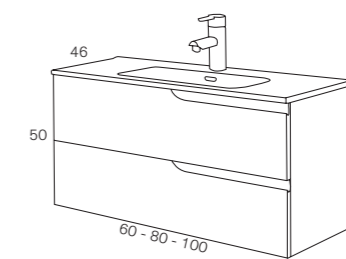

AUXILIARY Right 21063 Left 21064
30x80 cm

Prices with Mirror Mod. 21815

SIZE	Furniture unit + Mirror + built-in Ceramic Countertop	Furniture unit + mirror Lacquer/Text Countertop with sit-on Basin	Furniture unit with built-in Ceramic Countertop	Furniture unit + Wood Text/Lacquer Countertop + sit-on Basin
60 cm				
80 cm				
100 cm				
120 cm (60+60) twin basin				