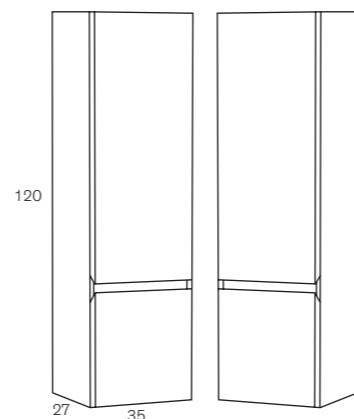

AUXILIARY Right 34116 Left 34117

35x120 cm

Price with Mirror Mod. 21815

SIZE	Furniture unit + Mirror with built-in Ceramic Countertop	Furniture unit + Mirror + Wood Text/Lacquer Countertop + sit-on Basin	Furniture unit with built-in Ceramic Countertop	Furniture unit + Wood Text/Lacquer Countertop + sit-on Basin

60 cm
80 cm
100 cm
120 cm
(60+60) twin basin