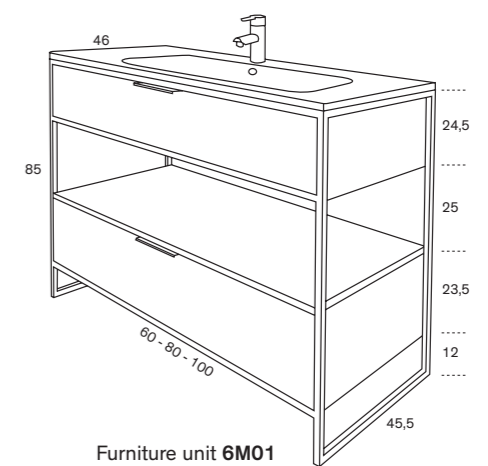

100 cm

Furniture unit + Mirror with
built-in Ceramic Countertop

Furniture unit + built-in
Ceramic Countertop

Jointless welded iron frame fire-dried epoxy heat resistant.

FURNITURE UNIT WITH LEGS 2 DRAWERS
Structure always lackered in black matt