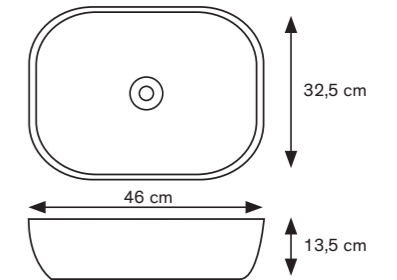

Mod. 87693

121 × 46,5 cm
(60+60) Twin basin

OPTIONAL BASINS

Mod. LINE
Black Matt

Mod. LINE
Marbre Noir

Mod. LINE
White Matt

Mod. LINE
Marble statuary Design

Add to a sit-on basin set
price