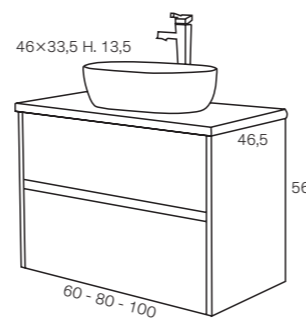

Optional Auxiliary

DECO LINE

Optional AUXILIARY

NÓRDICO 80 cm SET Furniture unit with built-in Ceramic Countertop

MIRROR 21815

Prices with Mirror Mod. 21815

SIZE	Furniture unit + Mirror + built-in Ceramic Countertop	Furniture unit + mirror Lacq/Text Countertop with sit-on Basin	Furniture unit with built-in Ceramic Countertop	Furniture unit + Wood Text/Lacquer Countertop + sit-on Basin
------	---	--	---	--

- 60 cm
- 80 cm
- 100 cm
- 120 cm (60+60) twin basin

marble Countertop option

Built-in ceramic counter top 21010

Furniture unit 21010 sit-on Basin LINE + Lacquer/Text Countertop 21670^(A)
(A) Countertop with basin and mixer holes