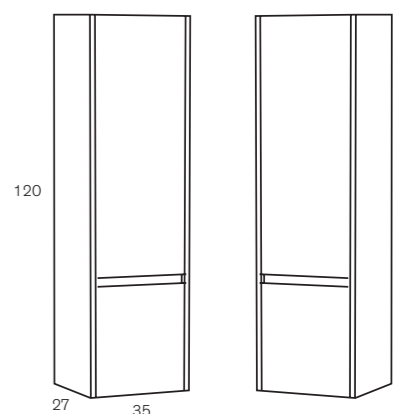

TEXTURES

AUXILIARY Right 21116 Left 21117

35x120 cm