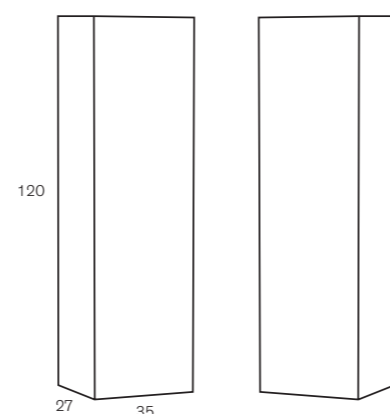

Furniture unit 6M01
Built-in Ceramic Countertop 21960

SHIPPING
★ 5
WEEK
DAYS
PRODUCT
IN STOCK

LACQUERED GLASS

Optical Polar white Black Optical Taupe

AUXILIARY Right 23122 Left 23123

35x120 cm

Prices with Mirror Mod. 21815