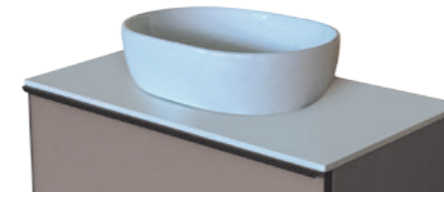

21063 R

21064 L

TECHNICAL MARBLE Countertop

Technical Marble
STATUARY Design
MATT Finish
20mm Thickness

Mod. 87690

SIZES
61 × 46,5 cm
81 × 46,5 cm
101 × 46,5 cm

Technical Marble
WHITE Design MATT
Finish 20mm
Thickness