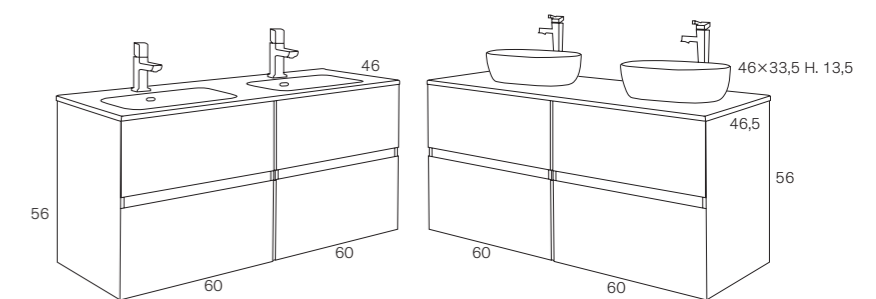

Furniture unit 23010 x 2 unit
Built-in Ceramic Countertop 21963

Furniture unit 23010 x 2 unit
Sit-on Basin LINE x 2 unit +
Option Wood Lacquered/Texture Countertop 21673^(A)

(A) Countertop with basin and mixer holes