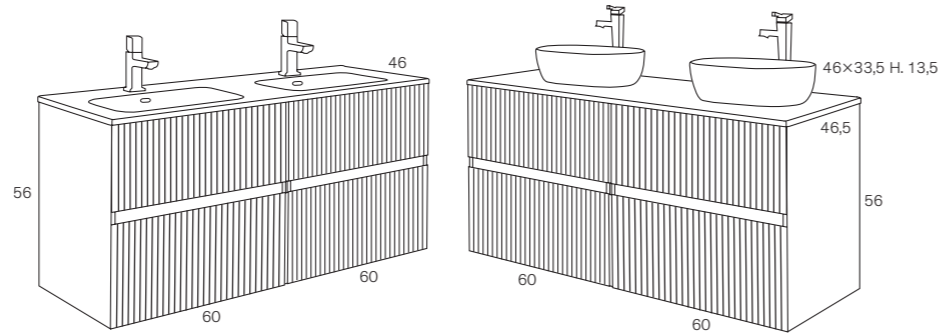

SIZE
Mod. 37010 2 drawers
120 cm
(60+60) twin Basin

Furniture 37010 x 2 unit
Ceramic Countertop 21963

Furniture 37010 x 2 unit
LINE sit-on Basin x 2 unit +
Wood LACQUERED/Text. Countertop 21673^(A)
(A) Countertop with basin and mixer holes