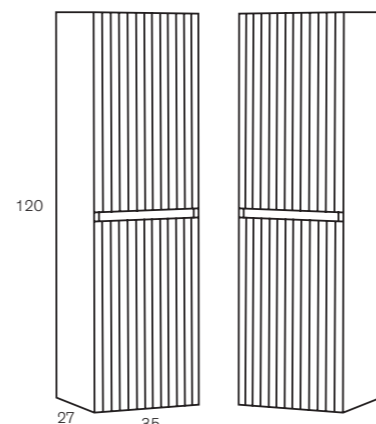

Bracked Hinge

SOFT CLOSE

AUXILIARY Right 37106 Left 37107

35x120 cm

Prices with Mirror Mod. 21815

SIZE	Furniture unit + Mirror with Ceramic Countertop	Furniture unit + Mirror + Wood Lacq. Countertop + sit-on Basin	Furniture unit + Ceramic Countertop	Furniture unit + Wood Lacquered Countertop + sit-on Basin
60 cm				
80 cm				
100 cm				
120 cm (60+60) Twin Basin				