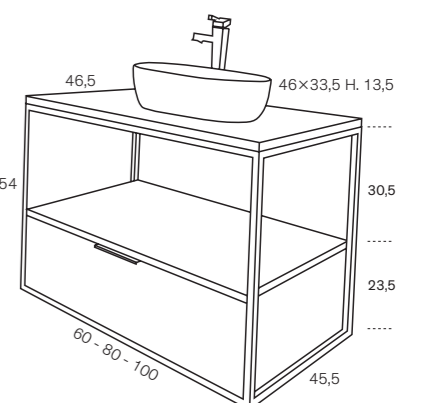

Furniture Unit 6M02
LINE basin +
Wood Countertop 21670^(A)
(A) Countertop with basin and mixer holes

Metallic structures weld without junctions, epoxy lacquered, drying with fire thermo resistant.

WHITE GLOSS 80 cm SET
Furniture unit with built-in Gel Coat Countertop